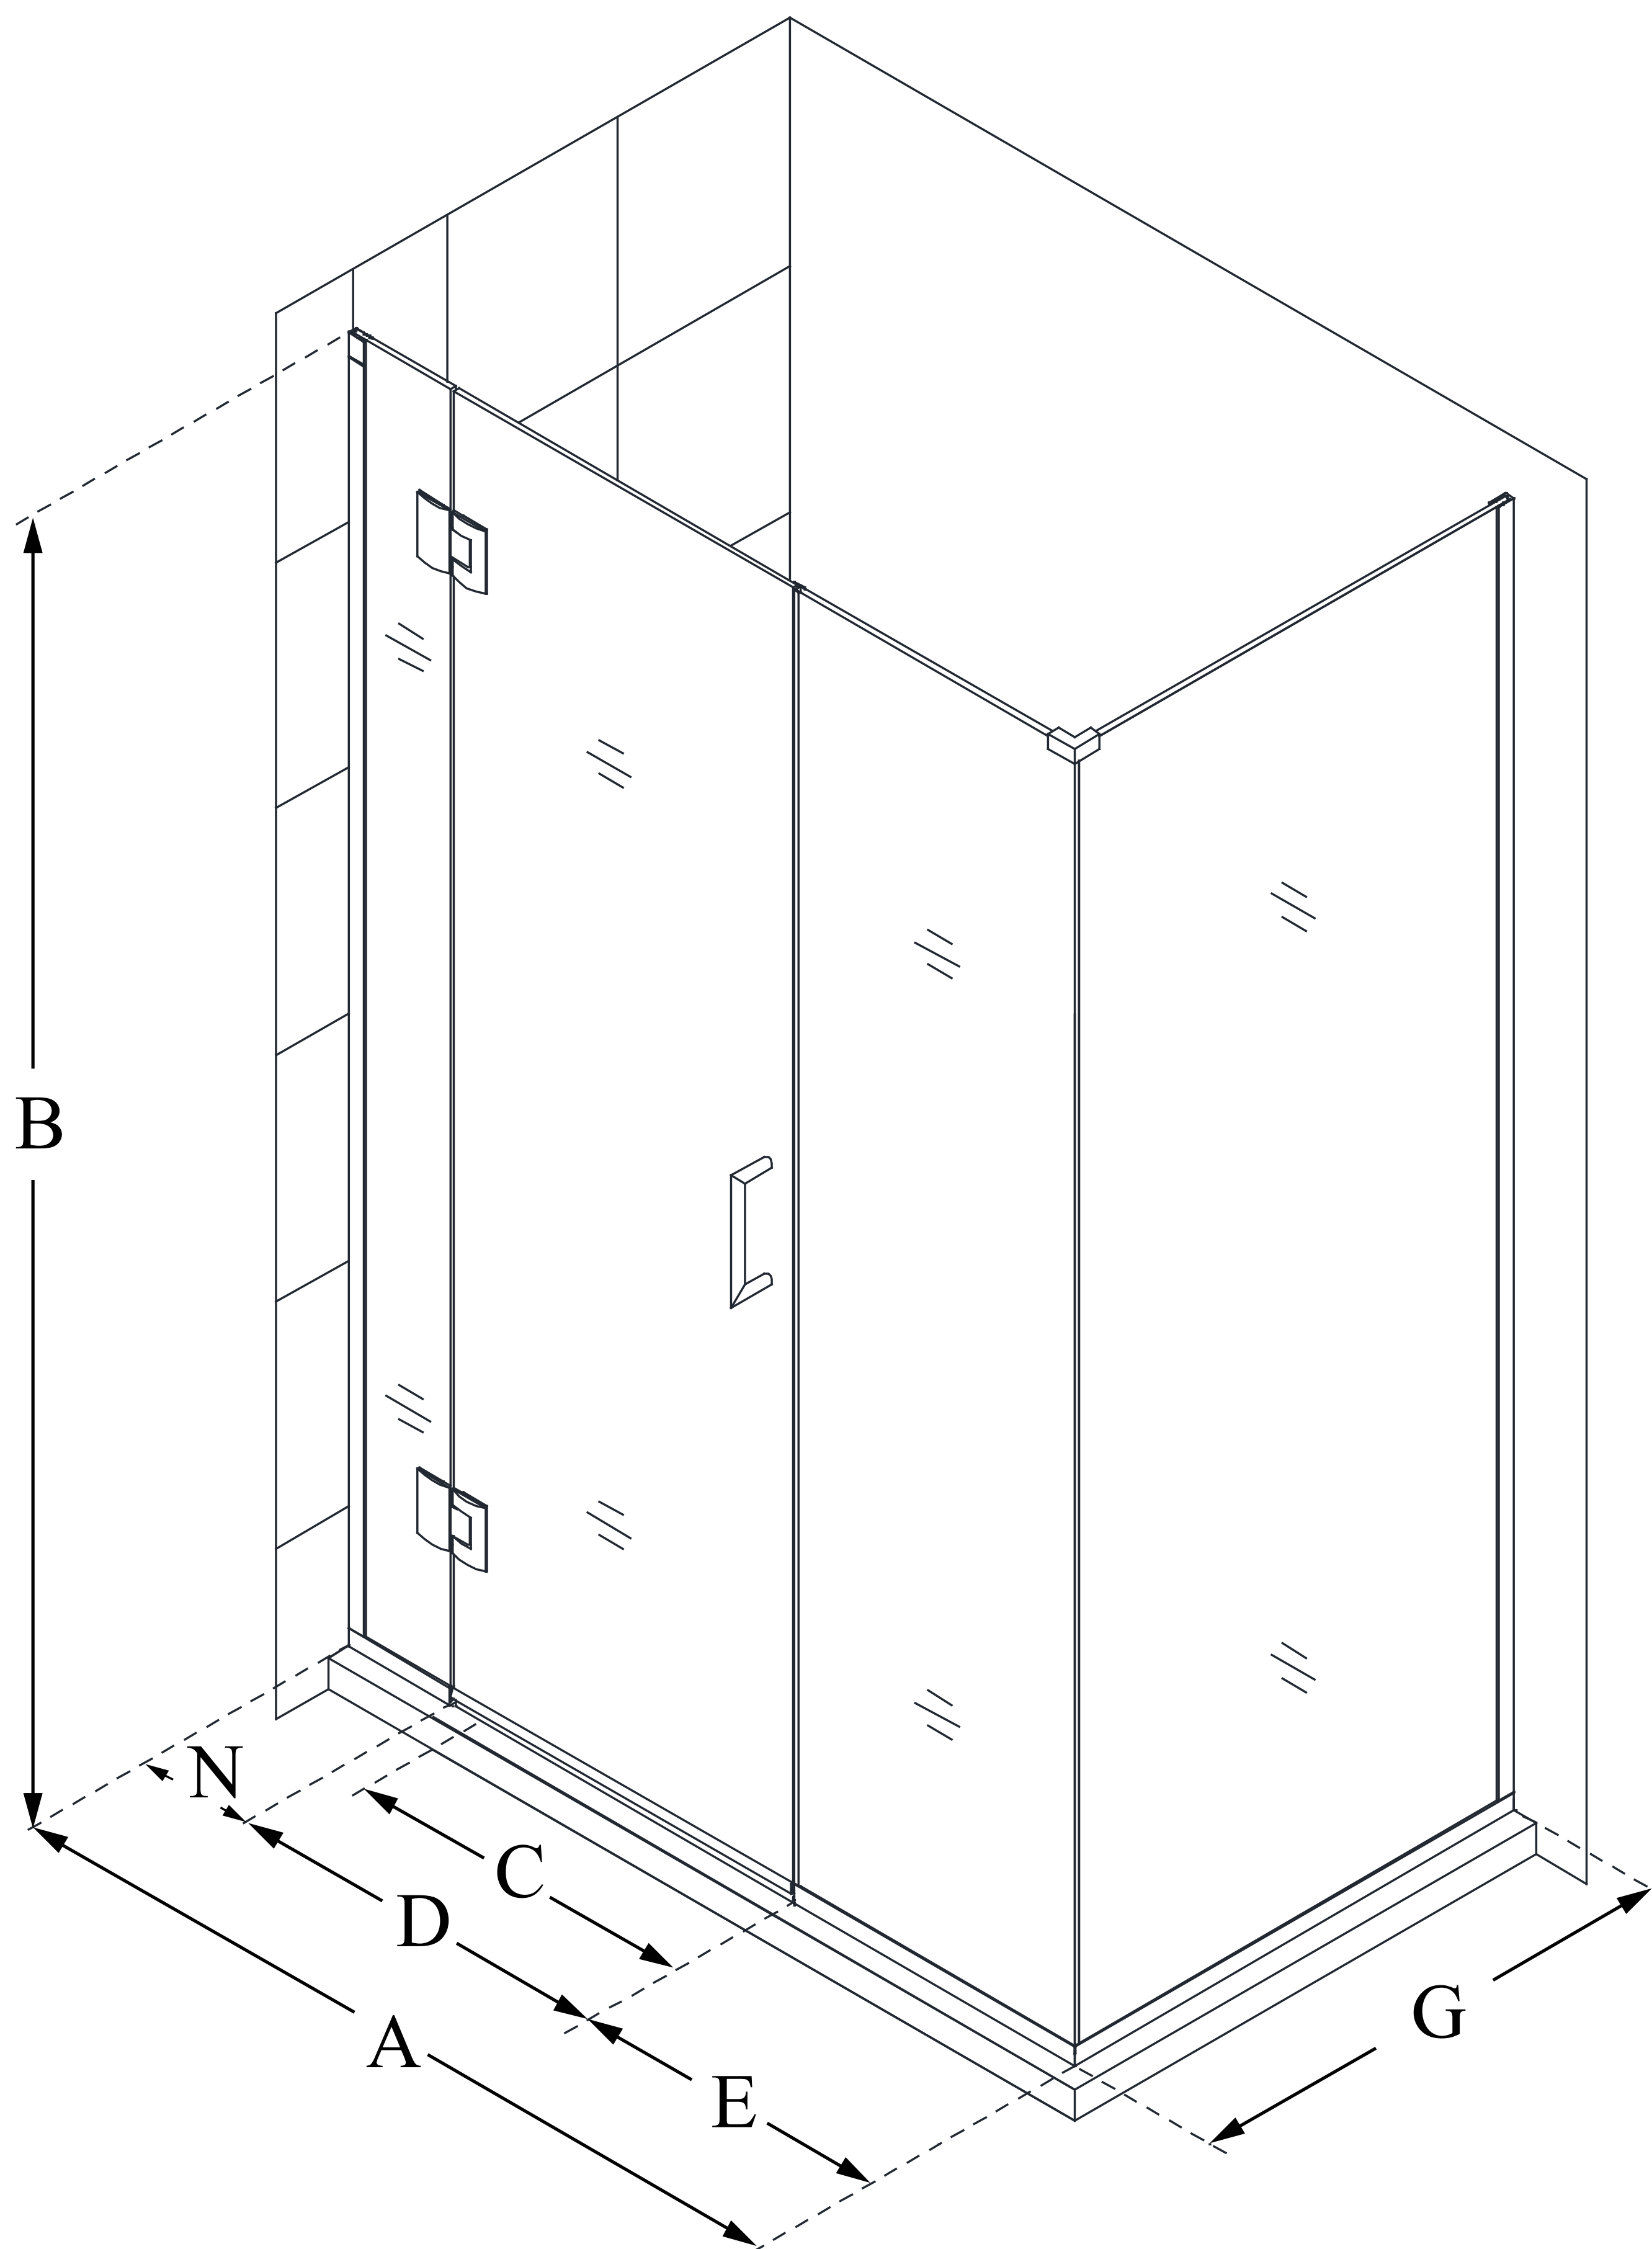

## UNIDOOR-X

DreamLine Unidoor-X 48 in. W x  
34 3/8 in. D x 72 in. H Frameless  
Hinged Shower Enclosure, Clear  
Glass

**SWING DOOR**

### CONFIGURATION DIMENSIONS:

**A: 48 in.**

MODEL WIDTH

**B: 72 in.**

MODEL HEIGHT

**C: 27 in.**

ACCESS WIDTH

**D: 28 in.**

DOOR WIDTH

**E: 14 in.**

INLINE PANEL WIDTH

**G: 34 3/8 in.**

RETURN PANEL WIDTH

**N: 6 in.**

HINGE PANEL WIDTH

DreamLine reserves the right to update or modify the hardware or materials pictured without prior notice for the purpose of product improvement and customer satisfaction.