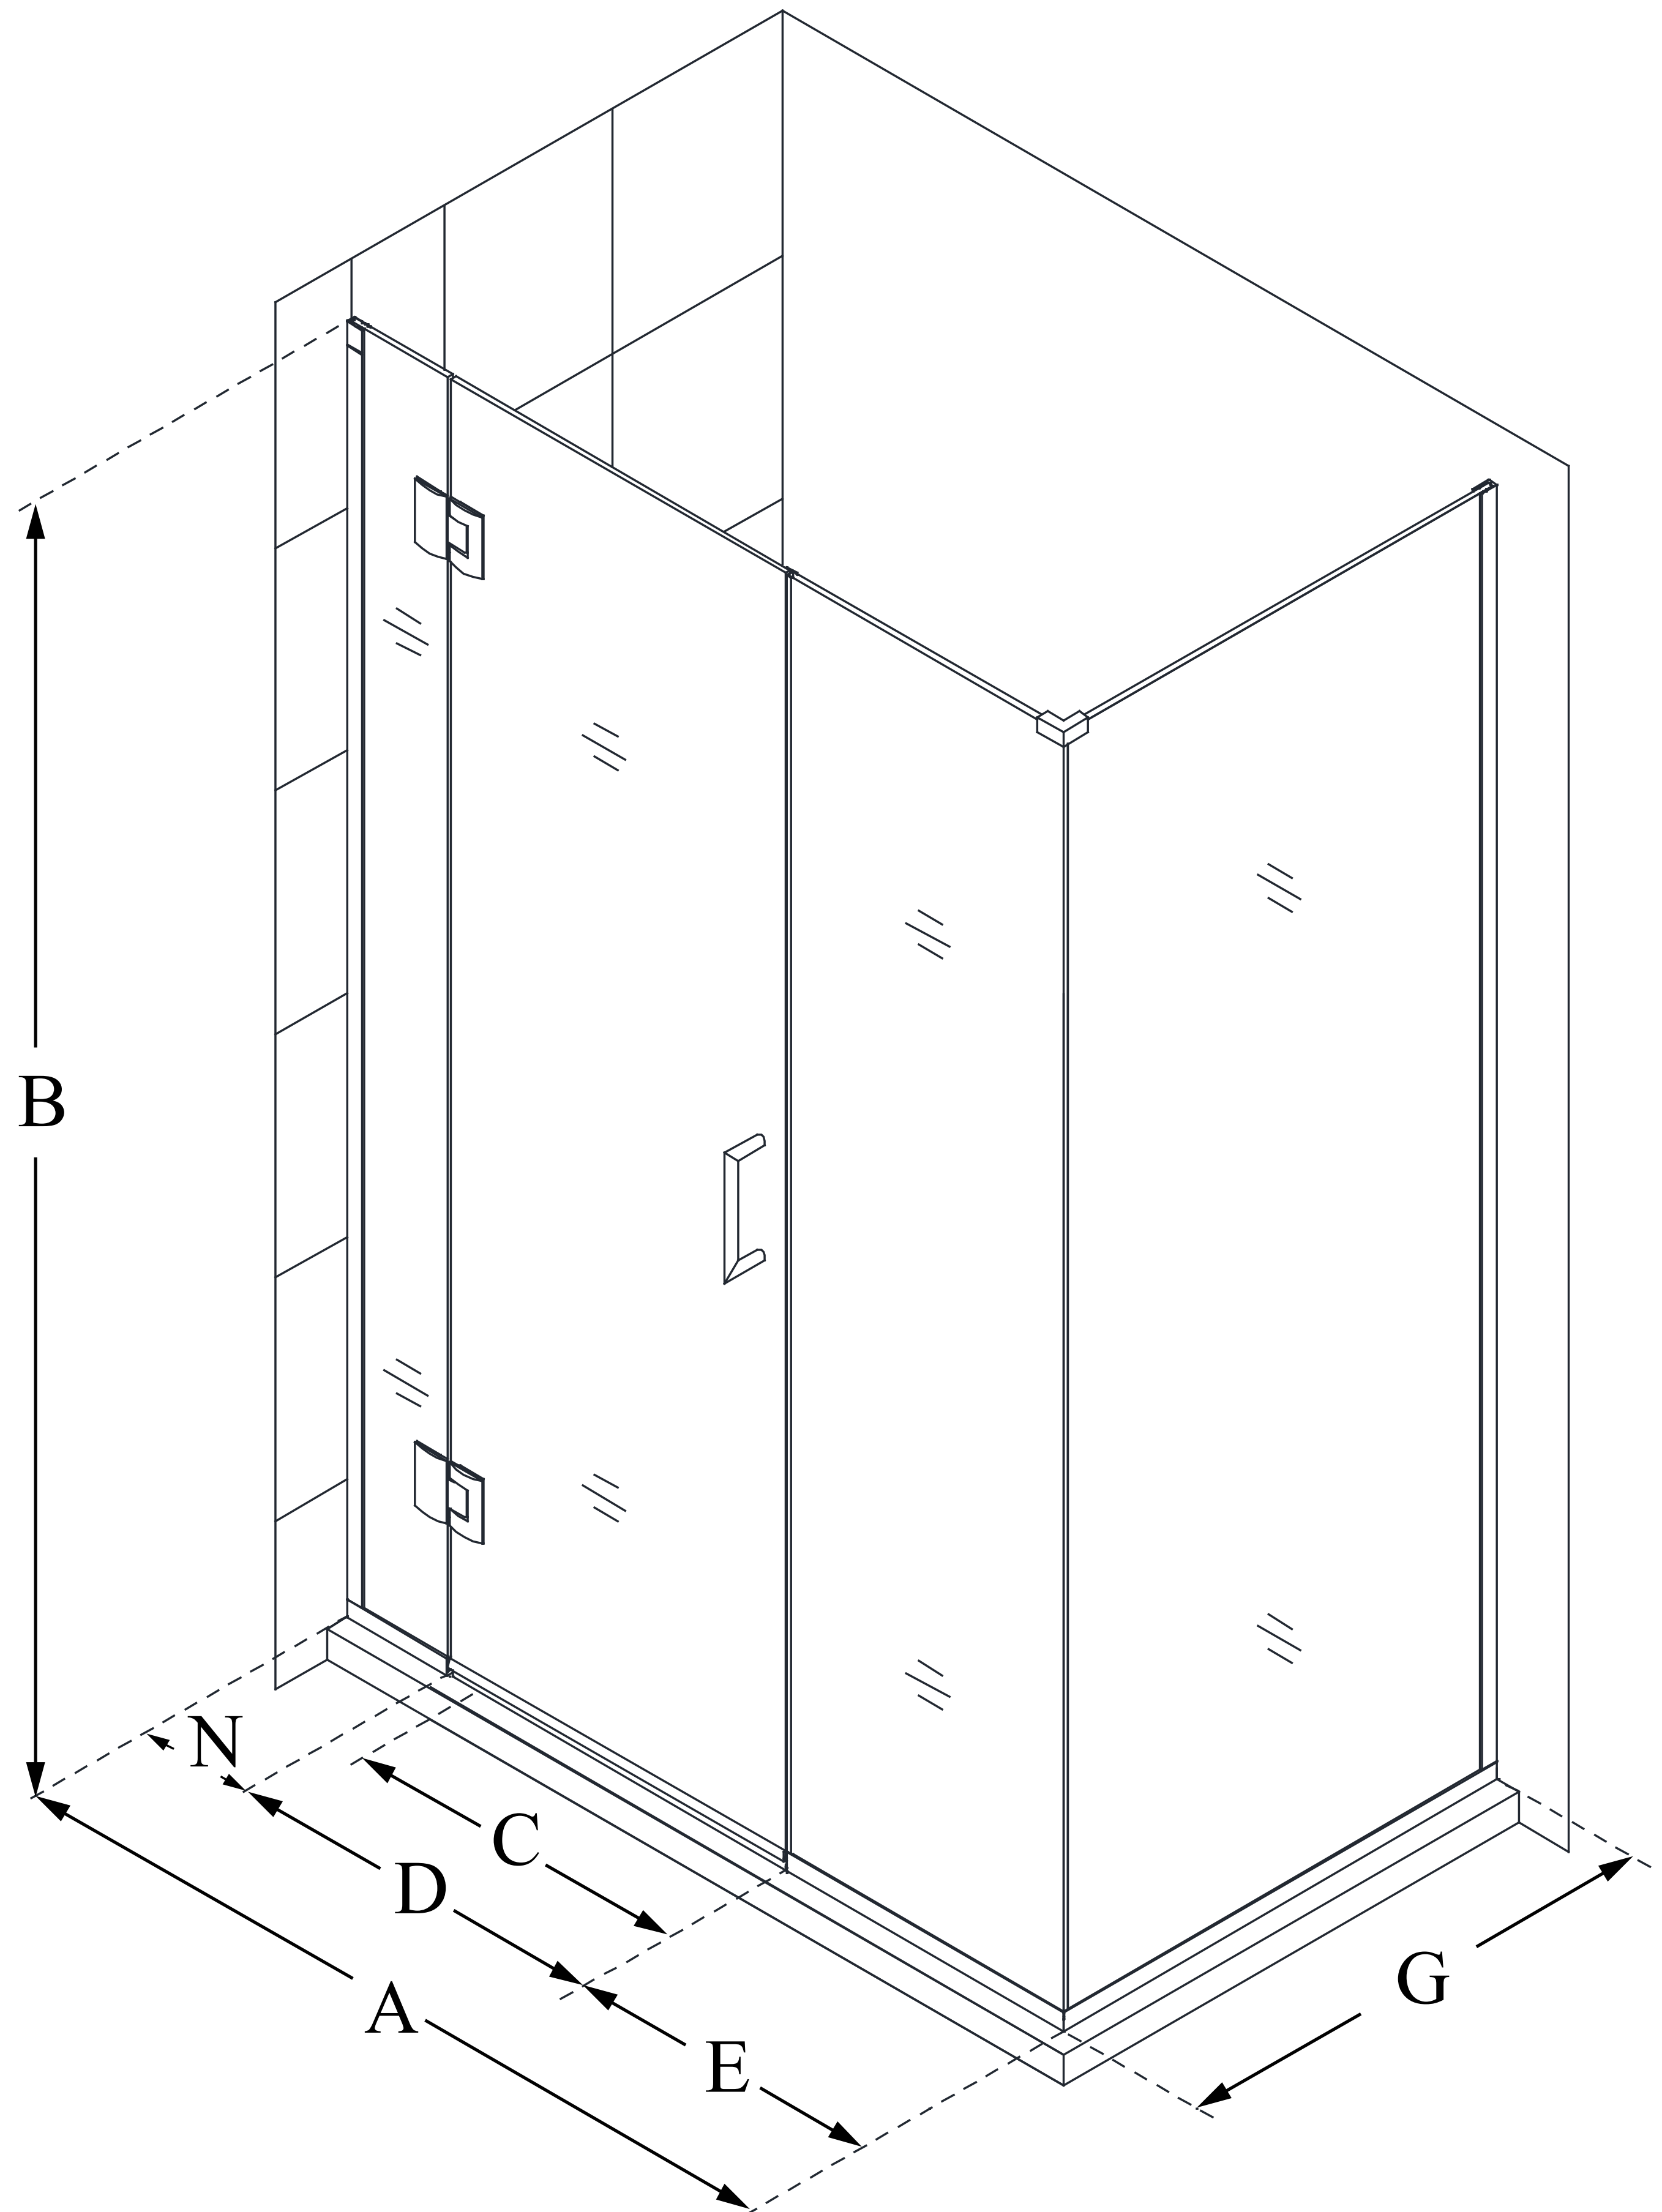

E1271434

UNIDOOR-X

DreamLine Unidoor-X 47 in. W x
34 3/8 in. D x 72 in. H Frameless
Hinged Shower Enclosure, Clear
Glass

SWING DOOR

CONFIGURATION DIMENSIONS:

A: 47 in.

MODEL WIDTH

B: 72 in.

MODEL HEIGHT

C: 26 in.

ACCESS WIDTH

D: 27 in.

DOOR WIDTH

E: 14 in.

INLINE PANEL WIDTH

G: 34 3/8 in.

RETURN PANEL WIDTH

N: 6 in.

HINGE PANEL WIDTH

DreamLine reserves the right to update or modify the hardware or materials pictured without prior notice for the purpose of product improvement and customer satisfaction.