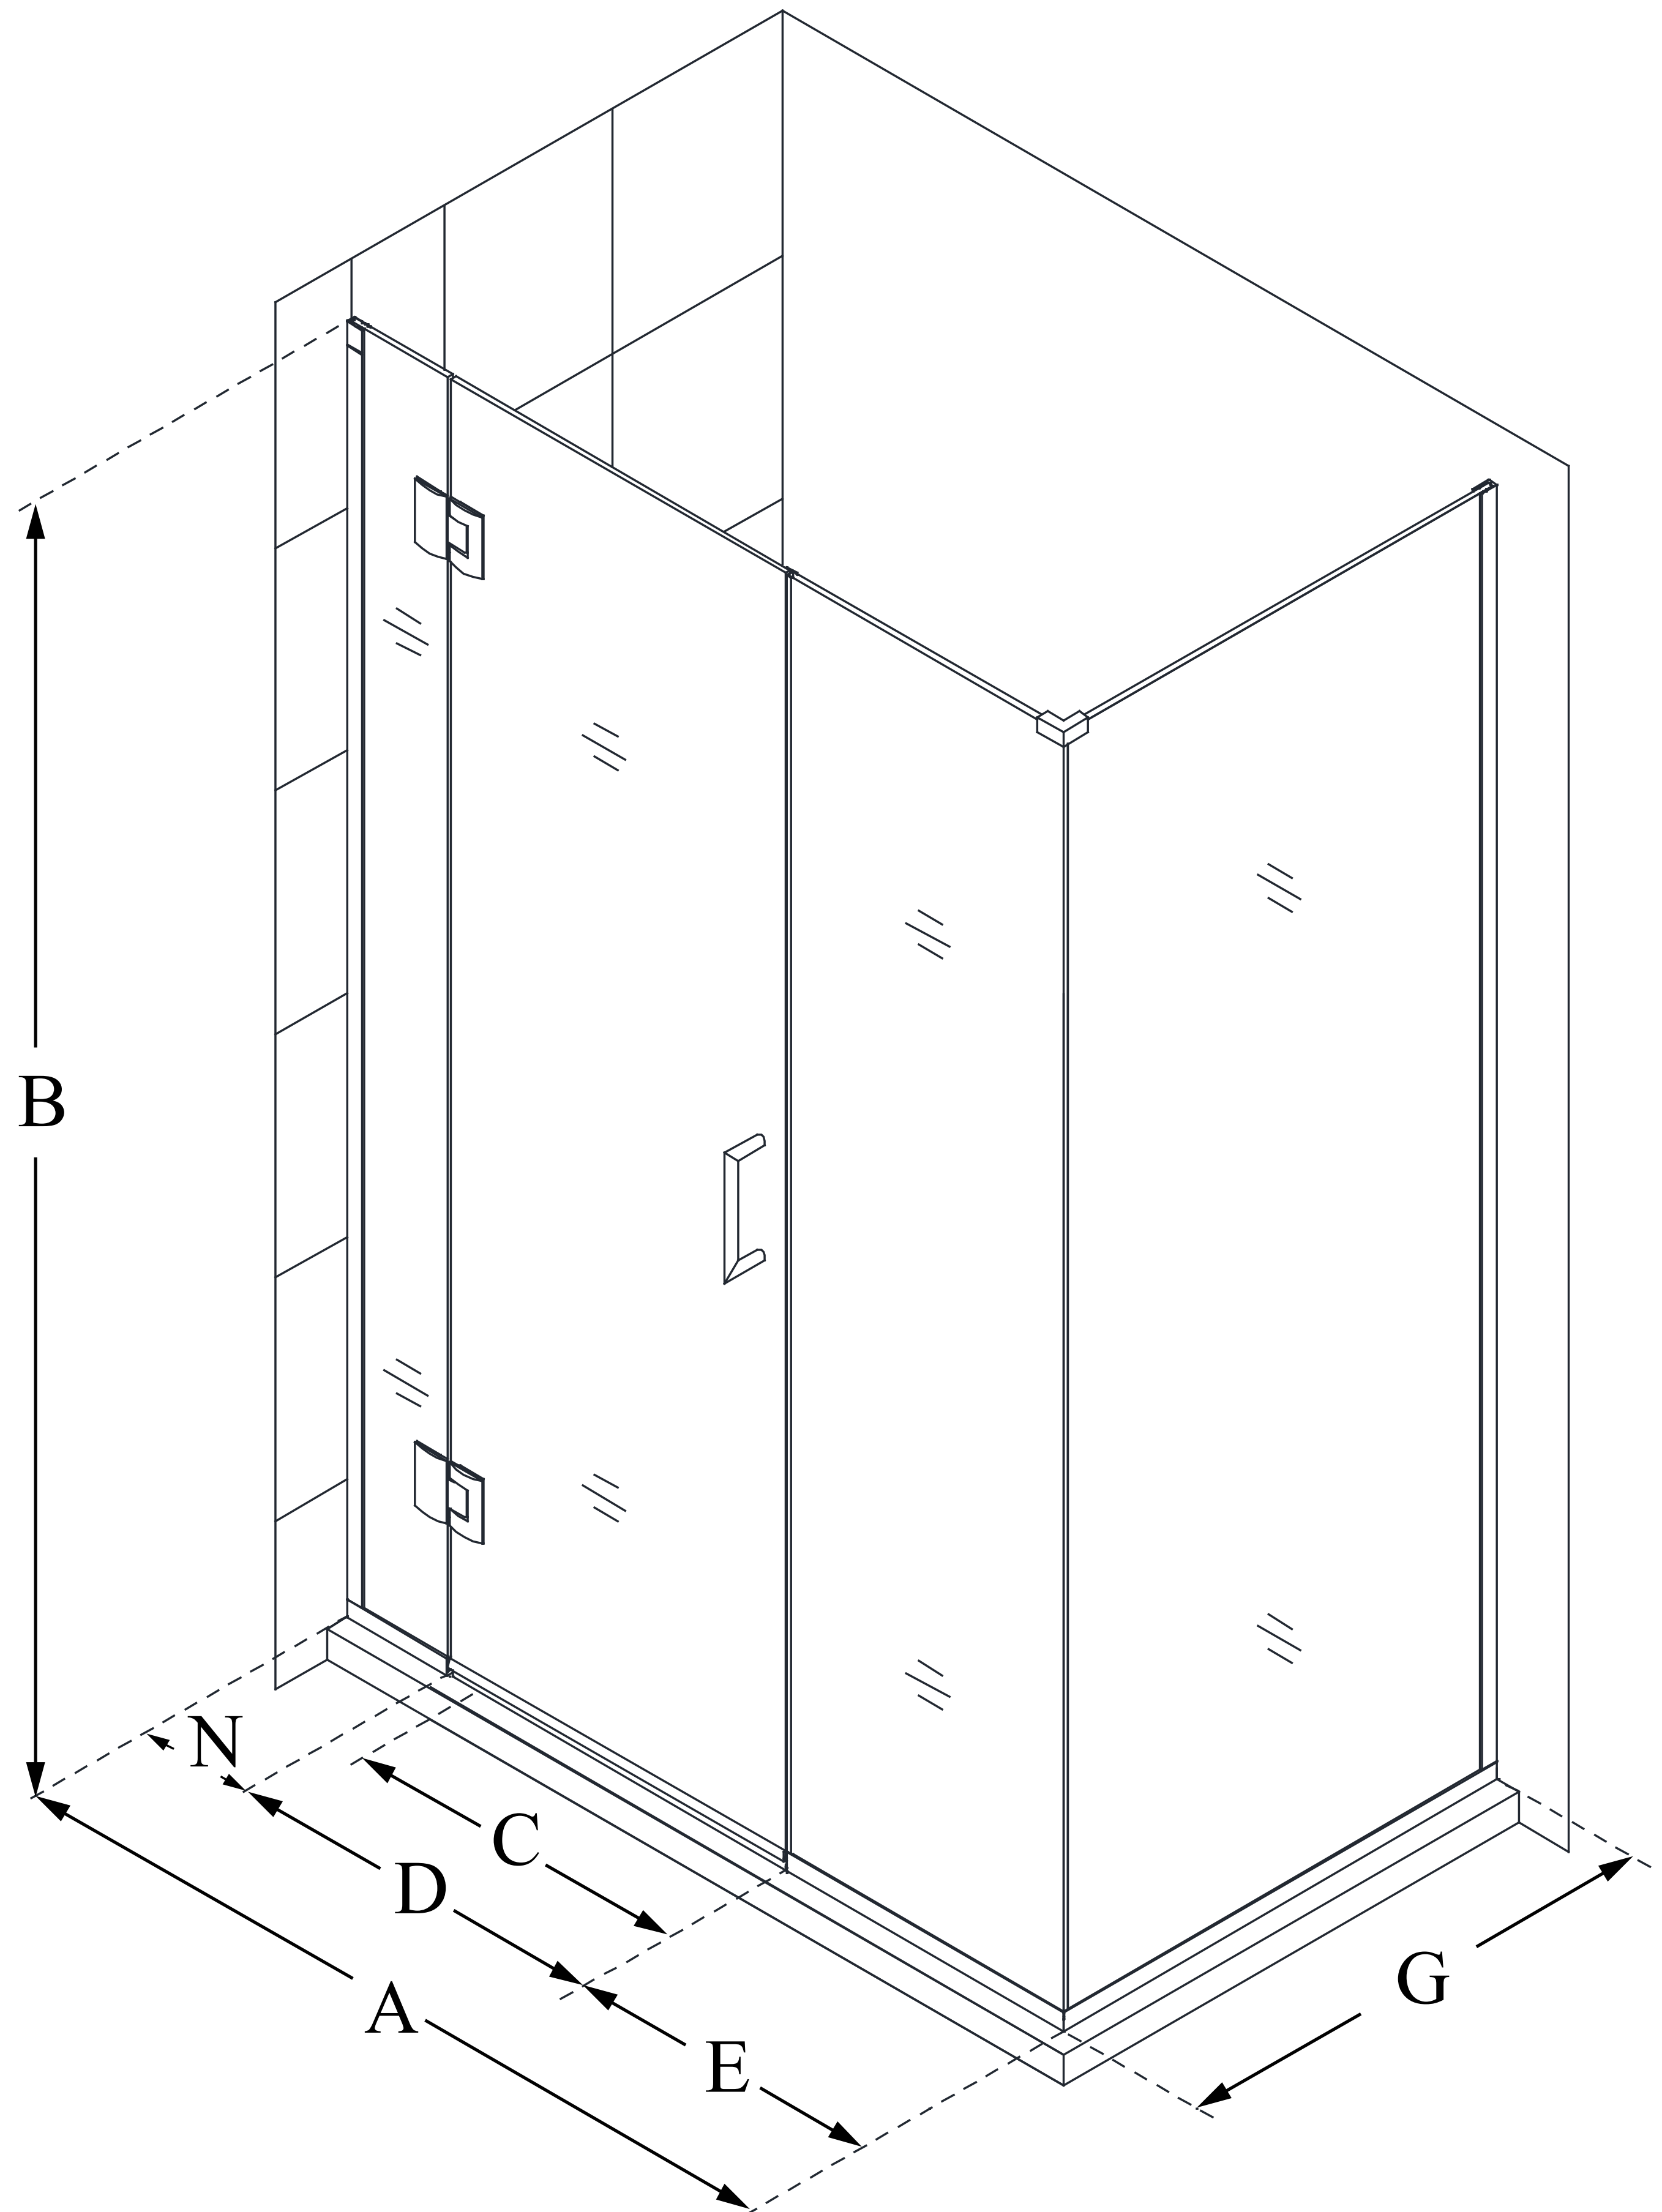

E1271430

UNIDOOR-X

DreamLine Unidoor-X 47 in. W x
30 3/8 in. D x 72 in. H Frameless
Hinged Shower Enclosure, Clear
Glass

SWING DOOR

CONFIGURATION DIMENSIONS:

A: 47 in.

MODEL WIDTH

B: 72 in.

MODEL HEIGHT

C: 26 in.

ACCESS WIDTH

D: 27 in.

DOOR WIDTH

E: 14 in.

INLINE PANEL WIDTH

G: 30 3/8 in.

RETURN PANEL WIDTH

N: 6 in.

HINGE PANEL WIDTH

DreamLine reserves the right to update or modify the hardware or materials pictured without prior notice for the purpose of product improvement and customer satisfaction.