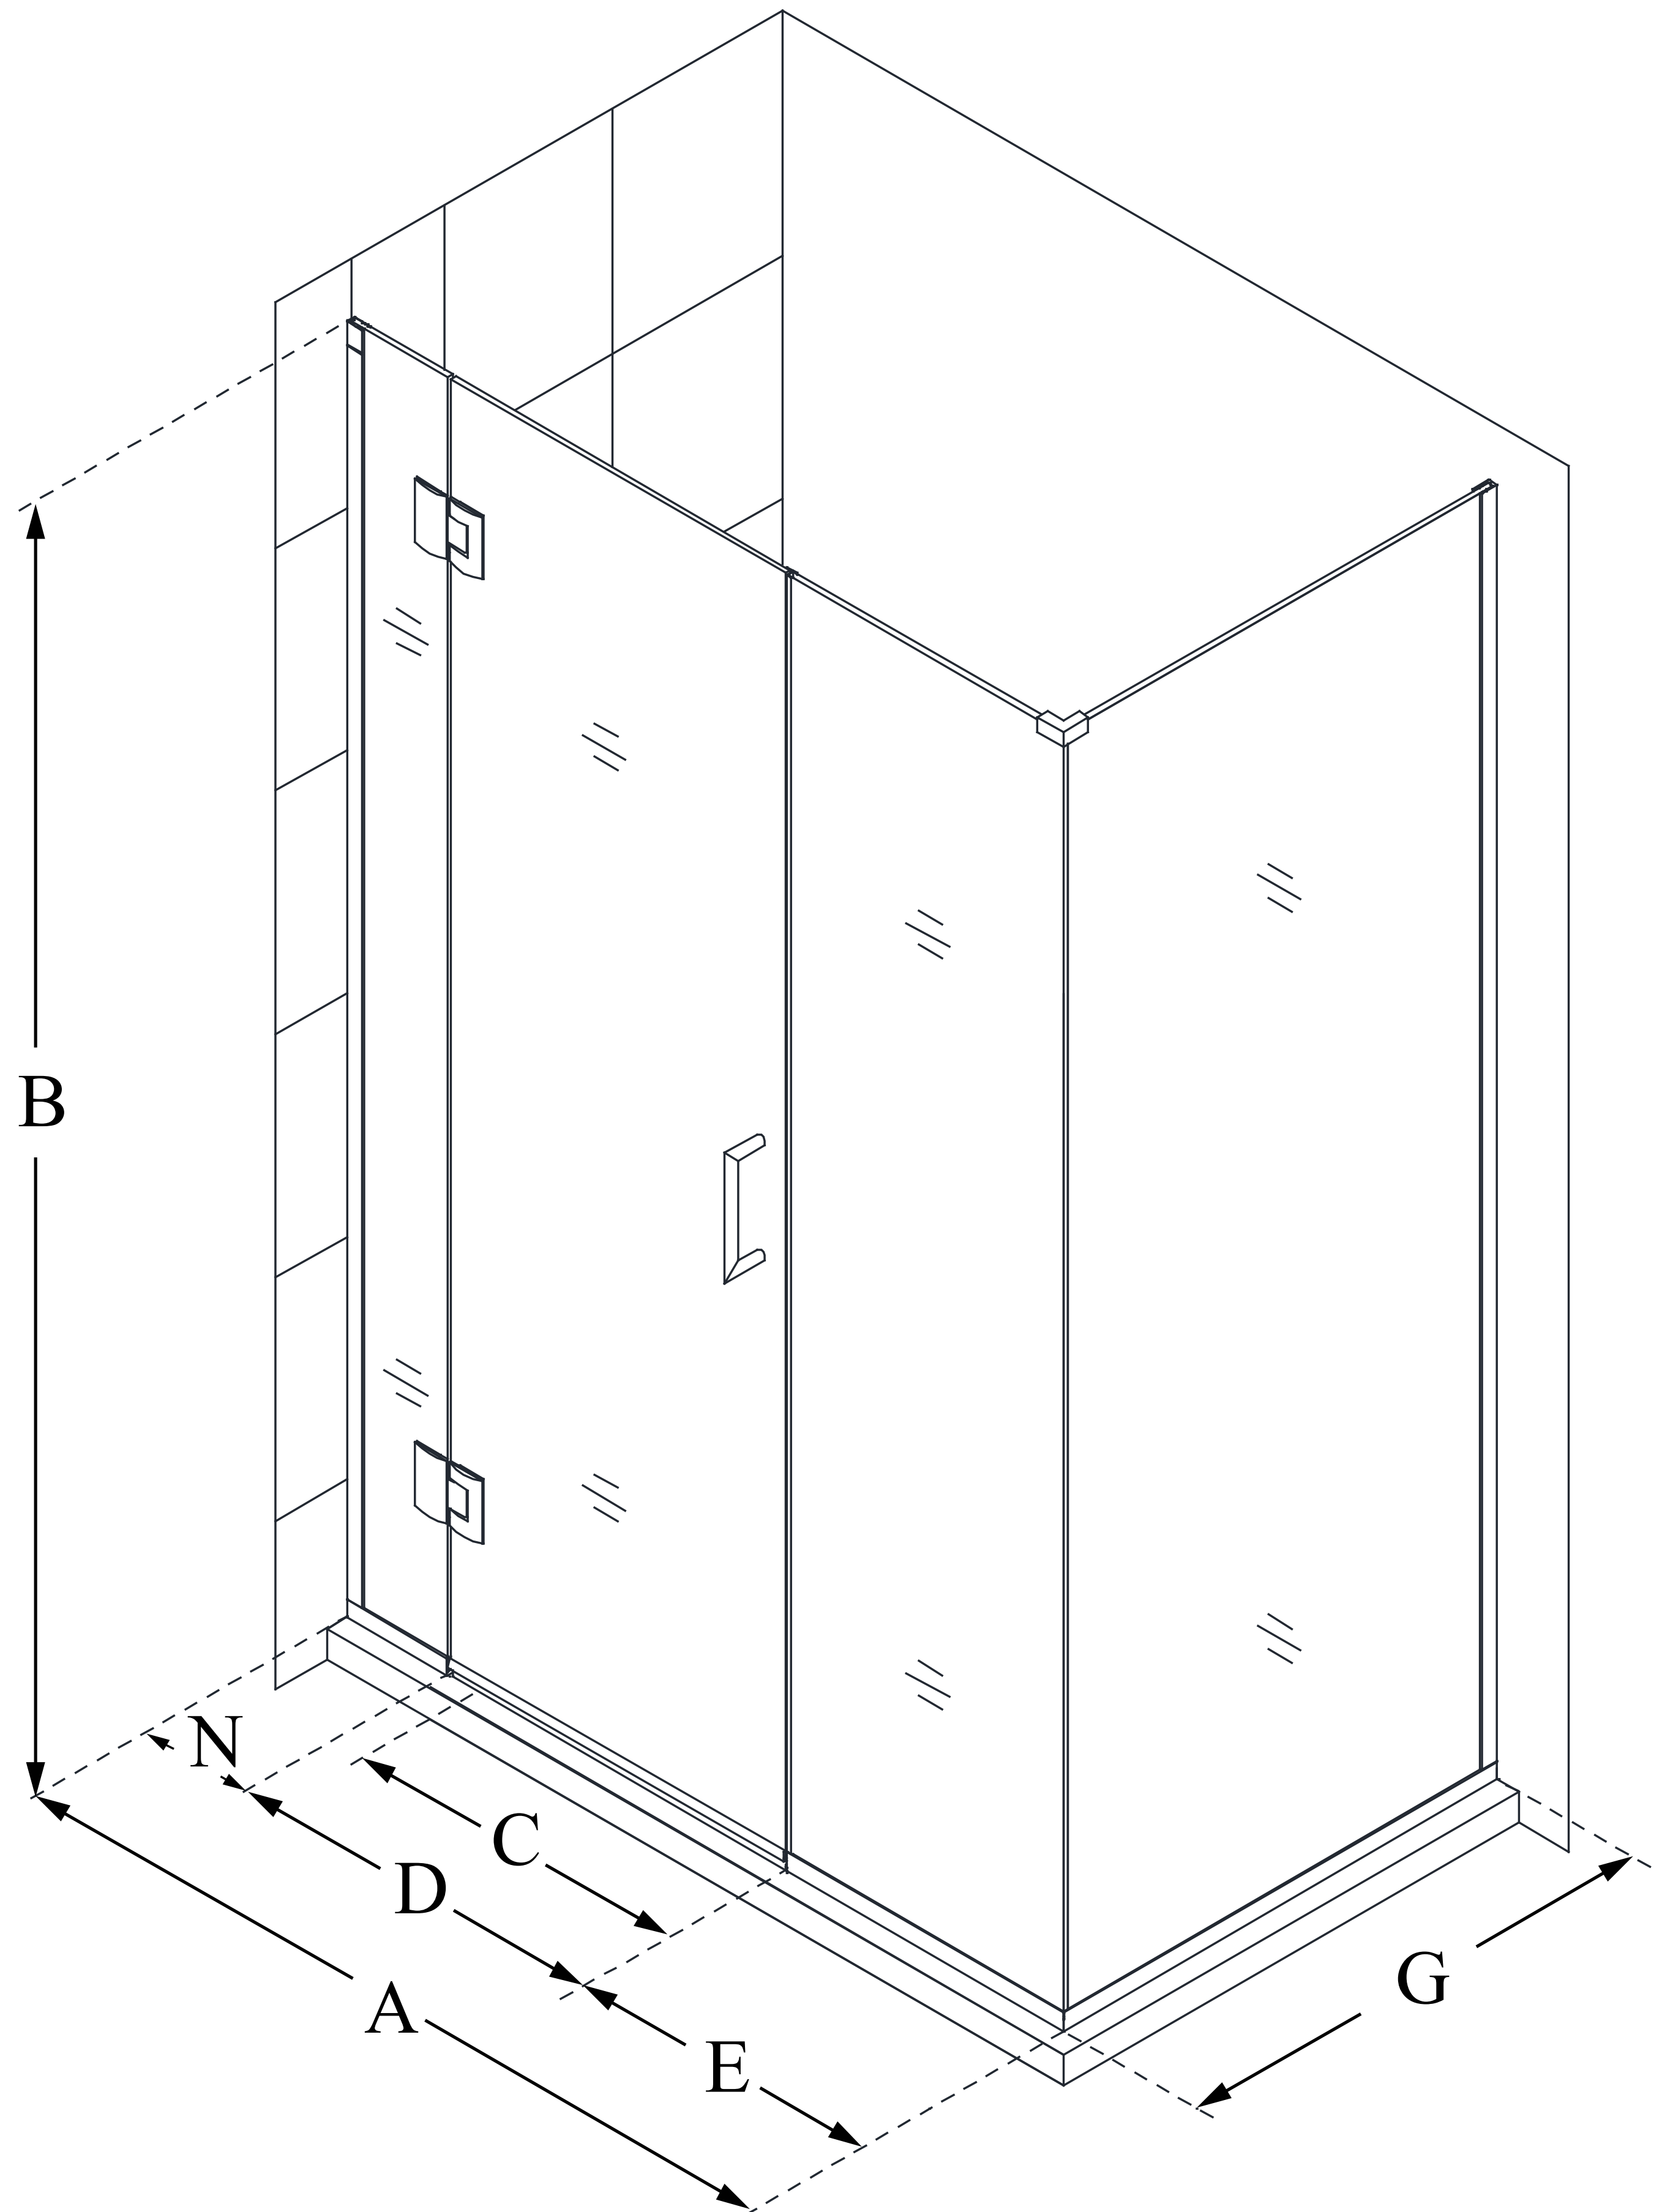

E1251434

UNIDOOR-X

DreamLine Unidoor-X 45 in. W x 34 3/8 in. D x 72 in. H Frameless Hinged Shower Enclosure, Clear Glass

SWING DOOR

**CONFIGURATION
DIMENSIONS:**

A: 45 in.
MODEL WIDTH

B: 72 in.
MODEL HEIGHT

C: 24 in.
ACCESS WIDTH

D: 25 in.
DOOR WIDTH

E: 14 in.
INLINE PANEL WIDTH

G: 34 3/8 in.
RETURN PANEL WIDTH

N: 6 in.
HINGE PANEL WIDTH

DreamLine reserves the right to update or modify the hardware or materials pictured without prior notice for the purpose of product improvement and customer satisfaction.