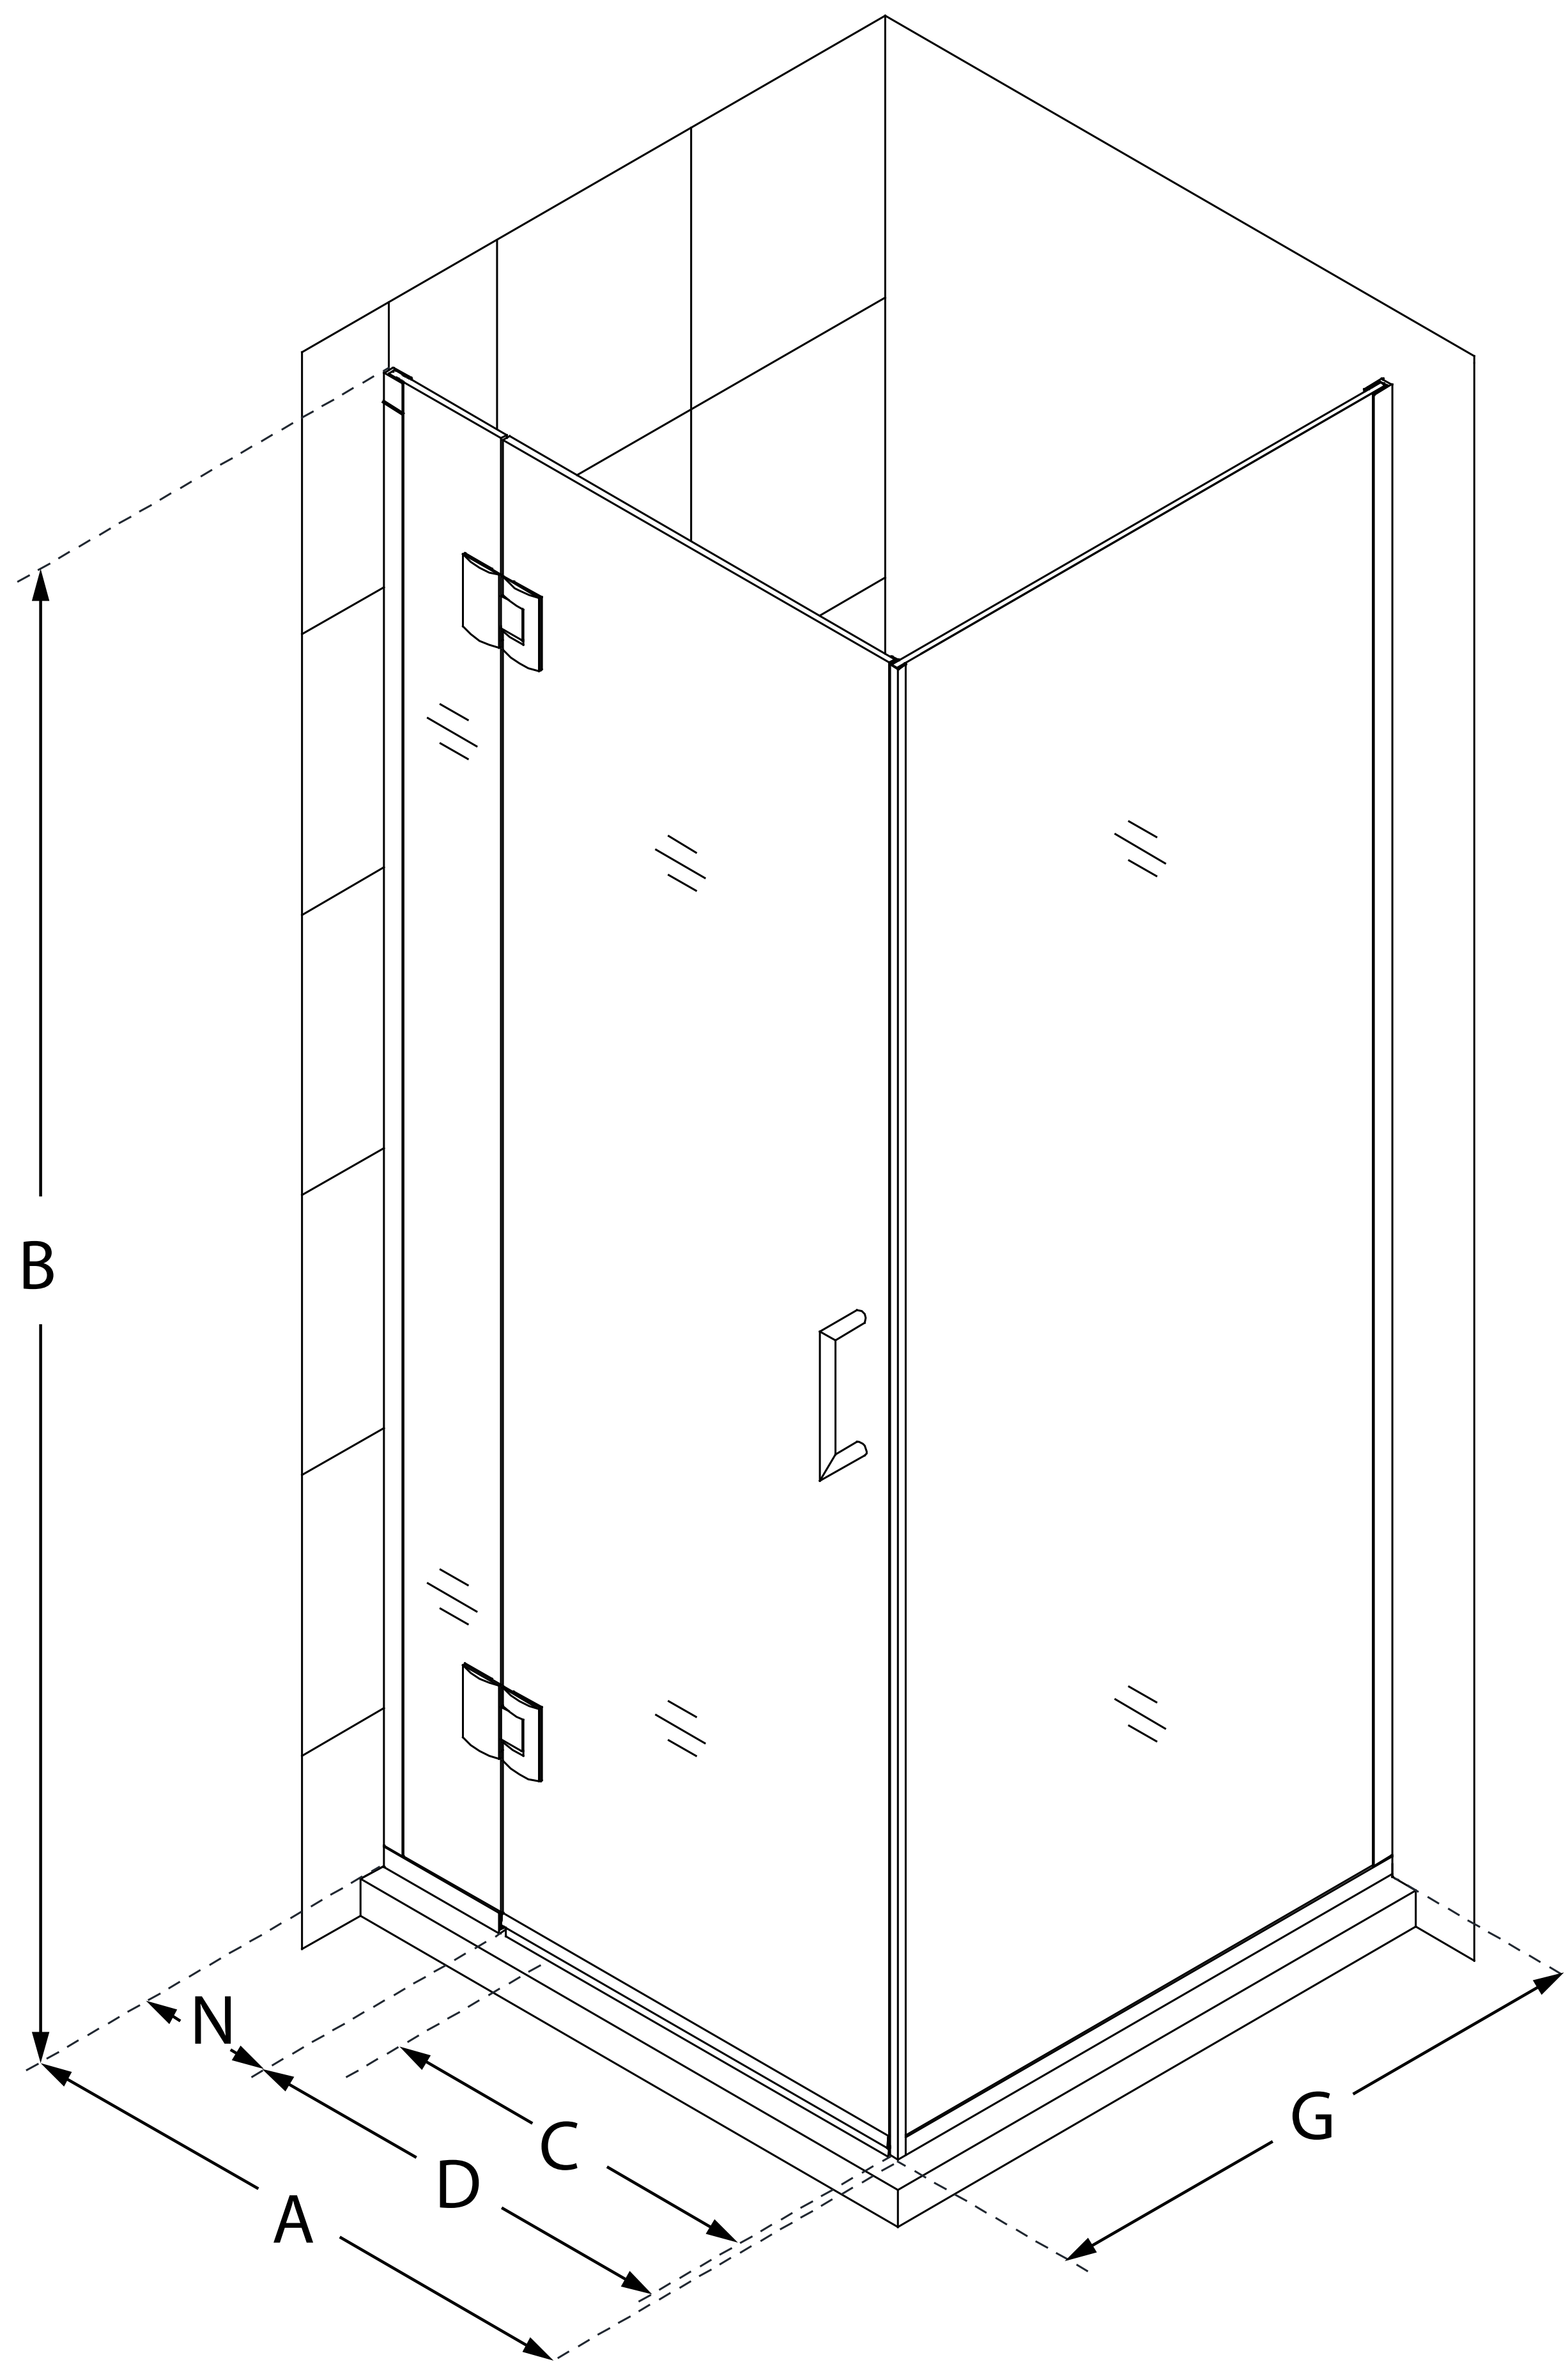

## UNIDOOR-X

DreamLine Unidoor-X 36 3/8 in.  
W x 30 in. D x 72 in. H Frameless  
Hinged Shower Enclosure, Clear  
Glass

**SWING DOOR**

### CONFIGURATION DIMENSIONS:

**A: 36 3/8 in.**

MODEL WIDTH

**B: 72 in.**

MODEL HEIGHT

**C: 29 in.**

ACCESS WIDTH

**D: 30 in.**

DOOR WIDTH

**G: 30 in.**

RETURN PANEL WIDTH

**N: 6 in.**

HINGE PANEL WIDTH

DreamLine reserves the right to update or modify the hardware or materials pictured without prior notice for the purpose of product improvement and customer satisfaction.