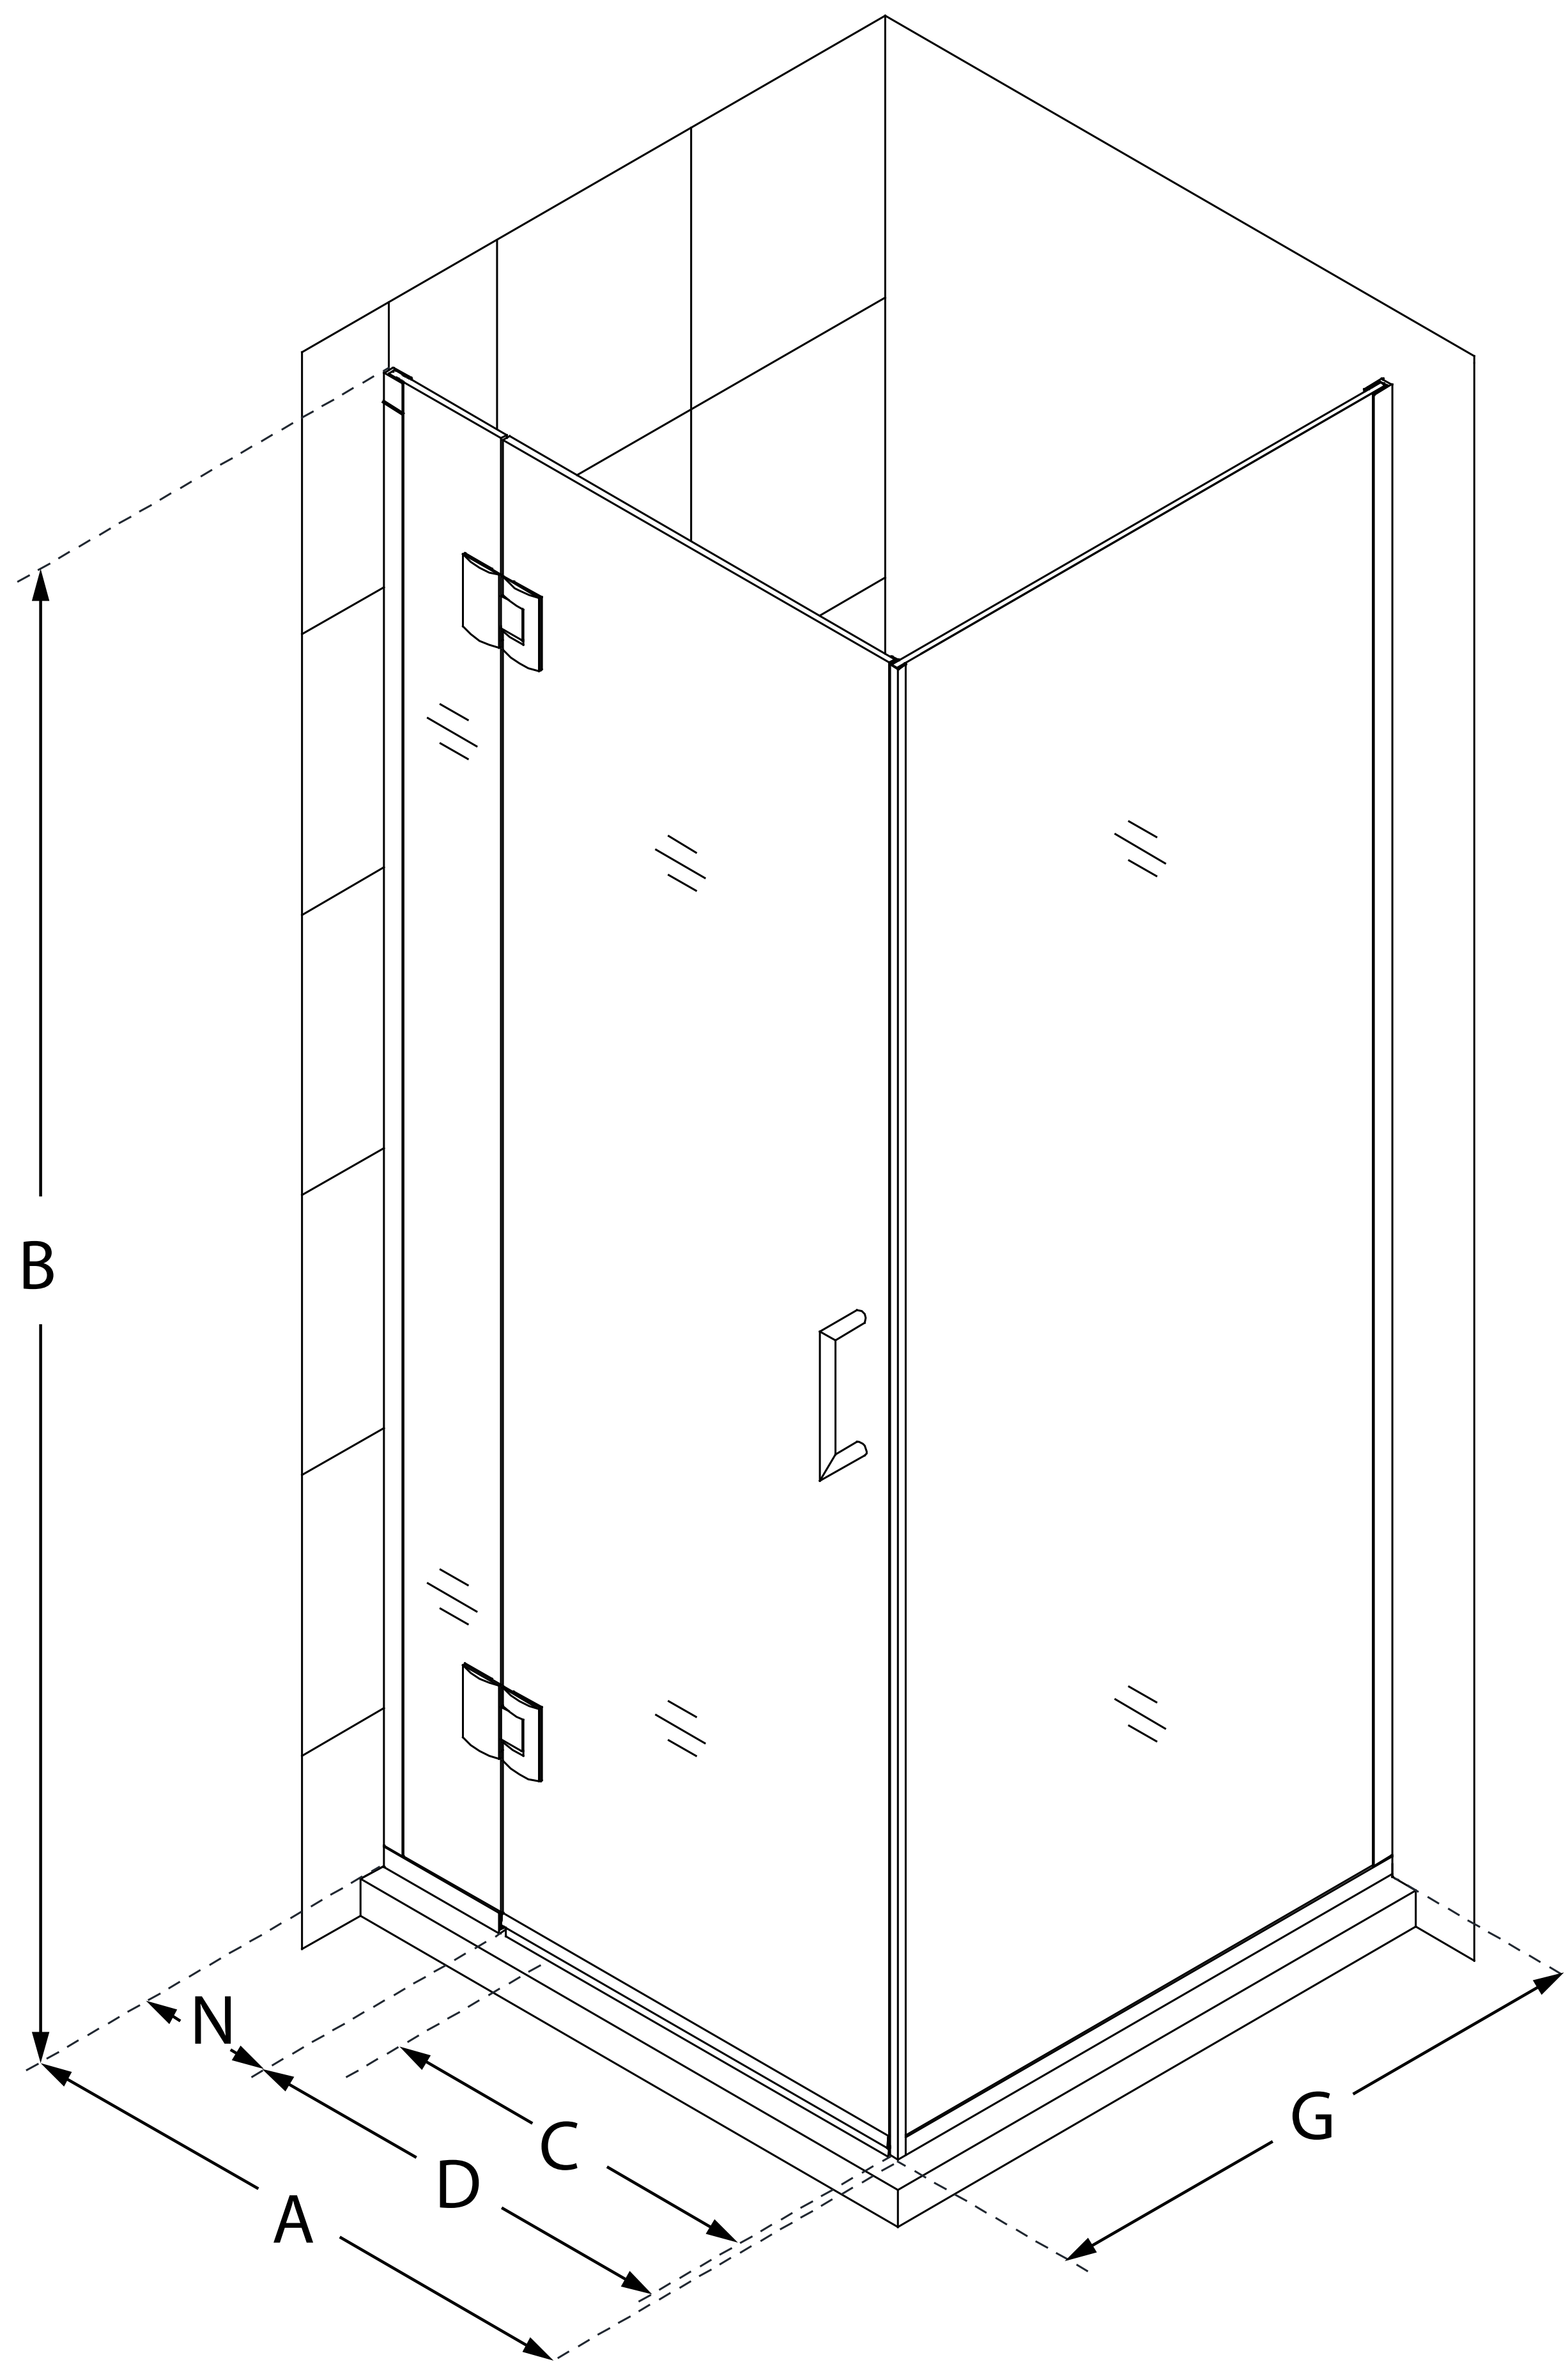

E12934

UNIDOOR-X

DreamLine Unidoor-X 35 3/8 in.
W x 34 in. D x 72 in. H Frameless
Hinged Shower Enclosure, Clear
Glass

SWING DOOR

CONFIGURATION DIMENSIONS:

A: 35 3/8 in.

MODEL WIDTH

B: 72 in.

MODEL HEIGHT

C: 28 in.

ACCESS WIDTH

D: 29 in.

DOOR WIDTH

G: 34 in.

RETURN PANEL WIDTH

N: 6 in.

HINGE PANEL WIDTH

DreamLine reserves the right to update or modify the hardware or materials pictured without prior notice for the purpose of product improvement and customer satisfaction.