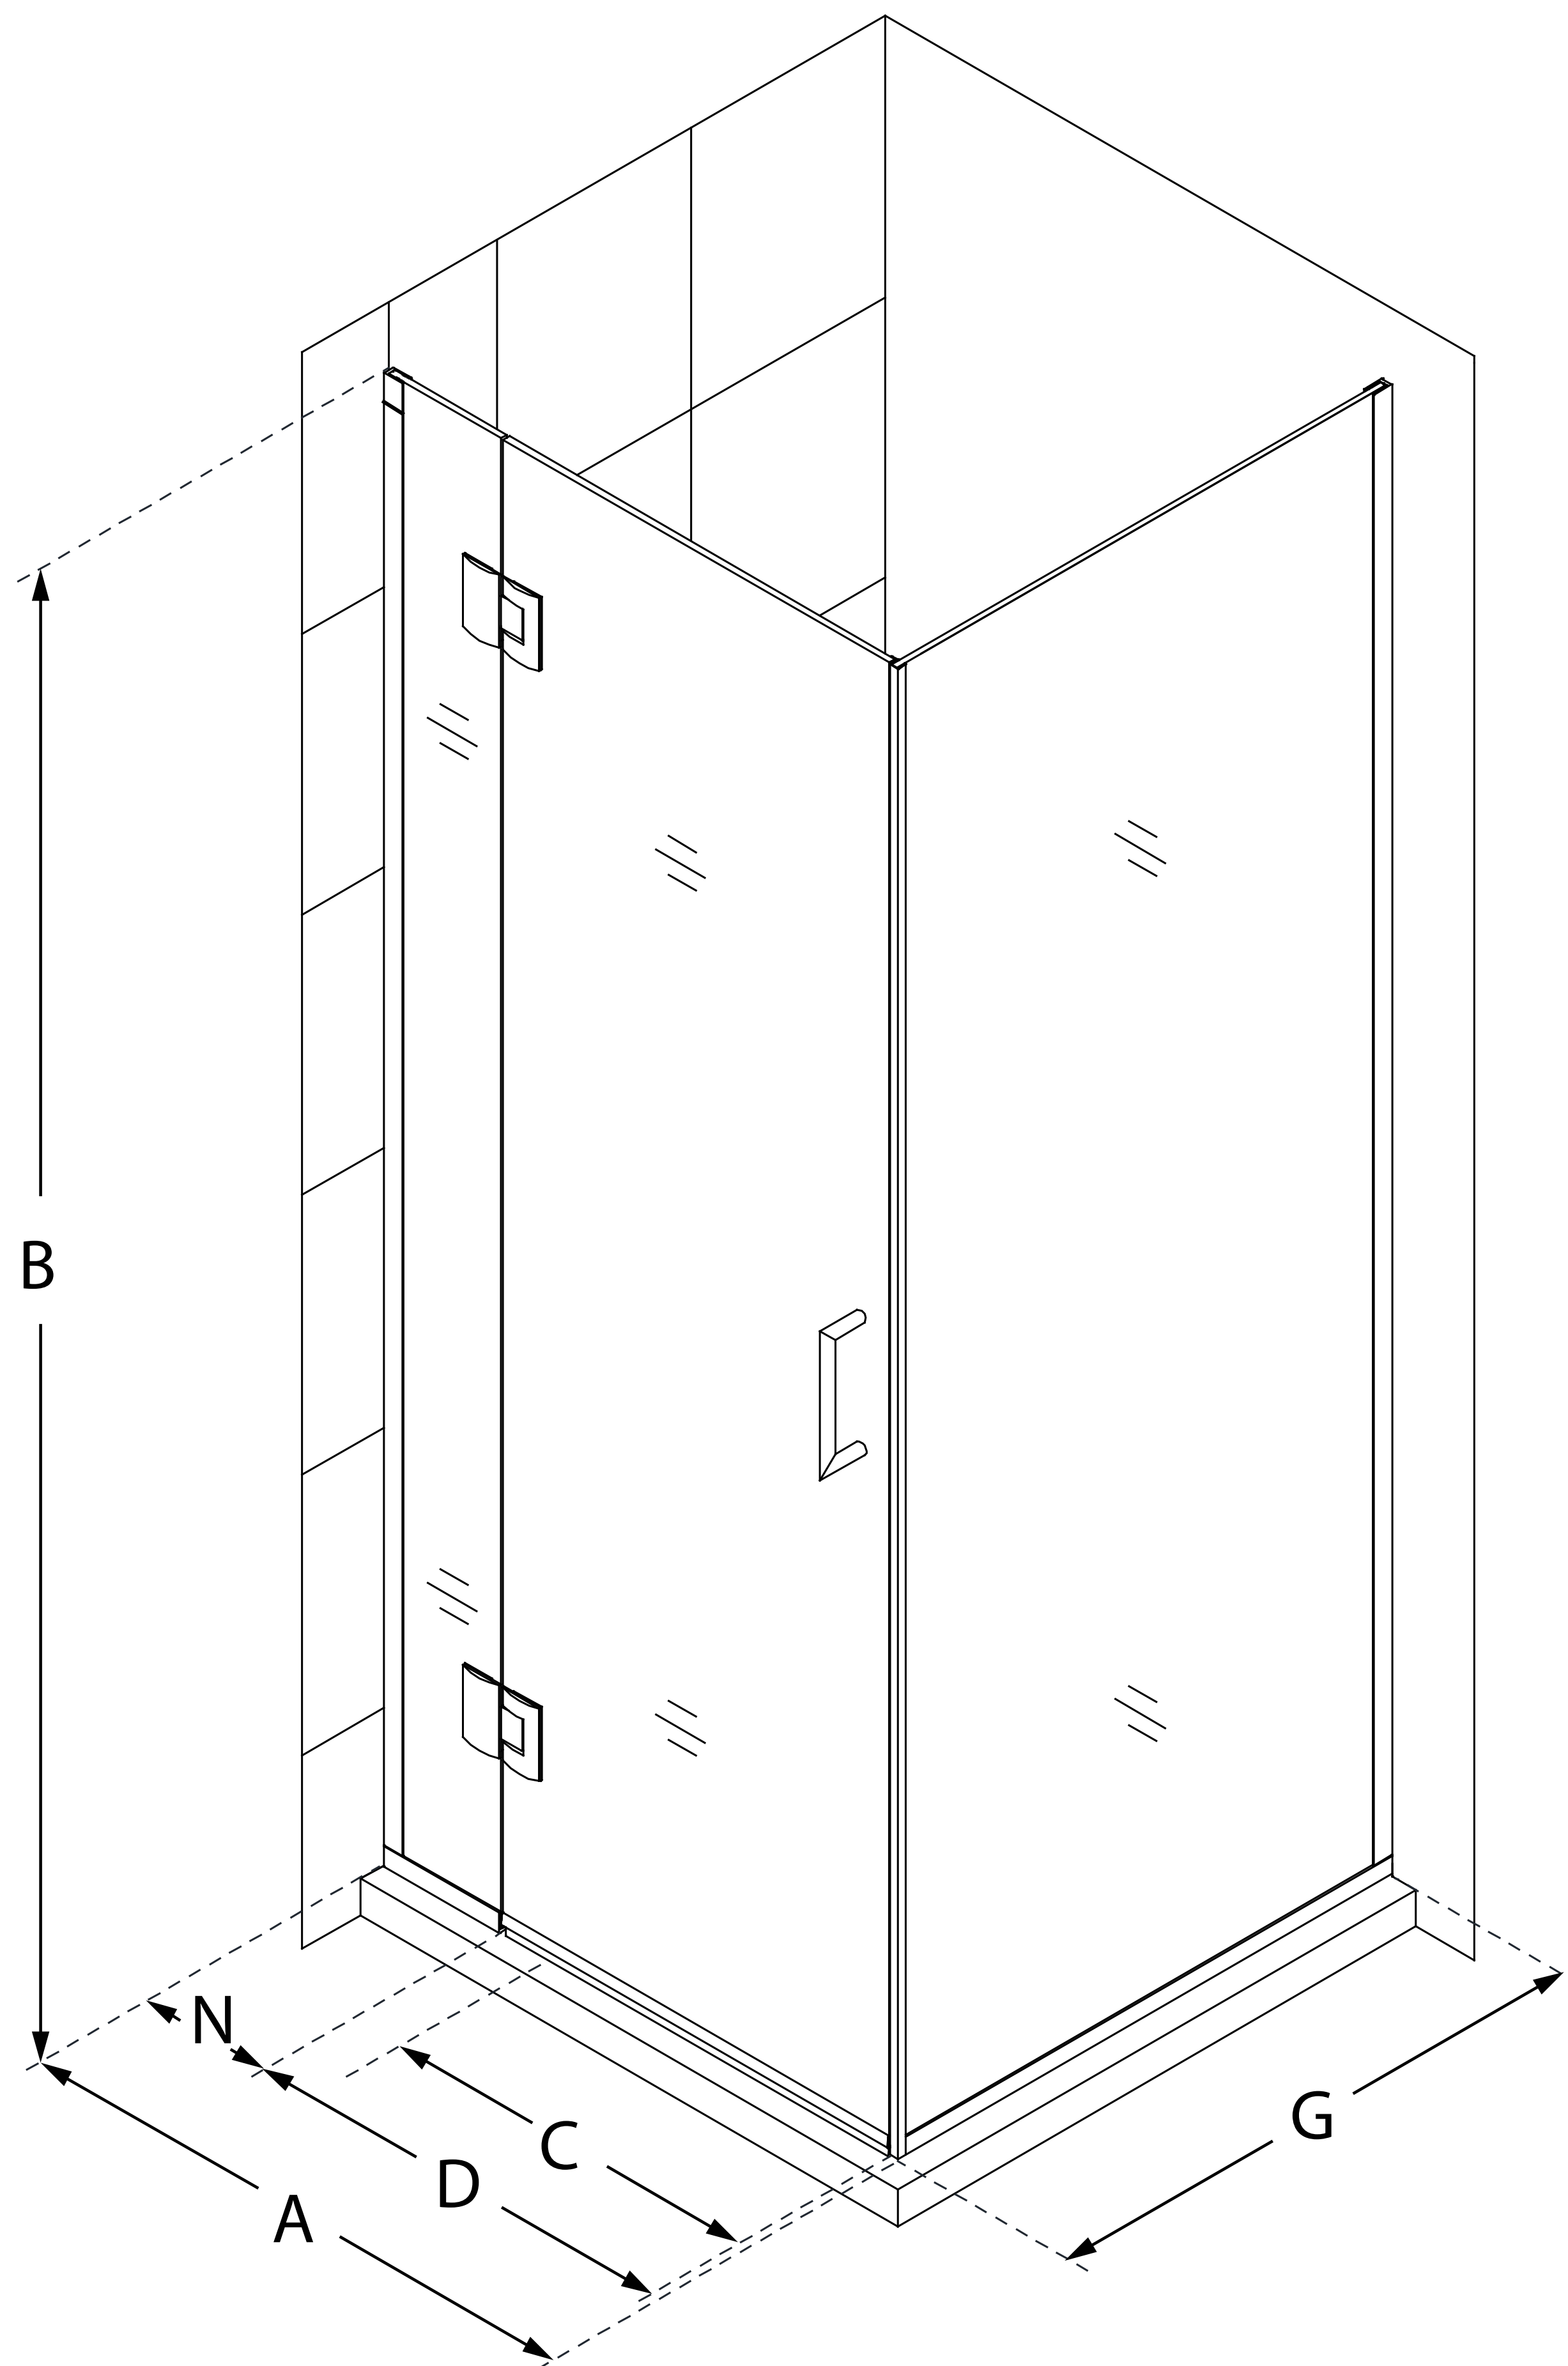

E12930

UNIDOOR-X

DreamLine Unidoor-X 35 3/8 in.
W x 30 in. D x 72 in. H Frameless
Hinged Shower Enclosure, Clear
Glass

SWING DOOR

CONFIGURATION DIMENSIONS:

A: 35 3/8 in.

MODEL WIDTH

B: 72 in.

MODEL HEIGHT

C: 28 in.

ACCESS WIDTH

D: 29 in.

DOOR WIDTH

G: 30 in.

RETURN PANEL WIDTH

N: 6 in.

HINGE PANEL WIDTH

DreamLine reserves the right to update or modify the hardware or materials pictured without prior notice for the purpose of product improvement and customer satisfaction.