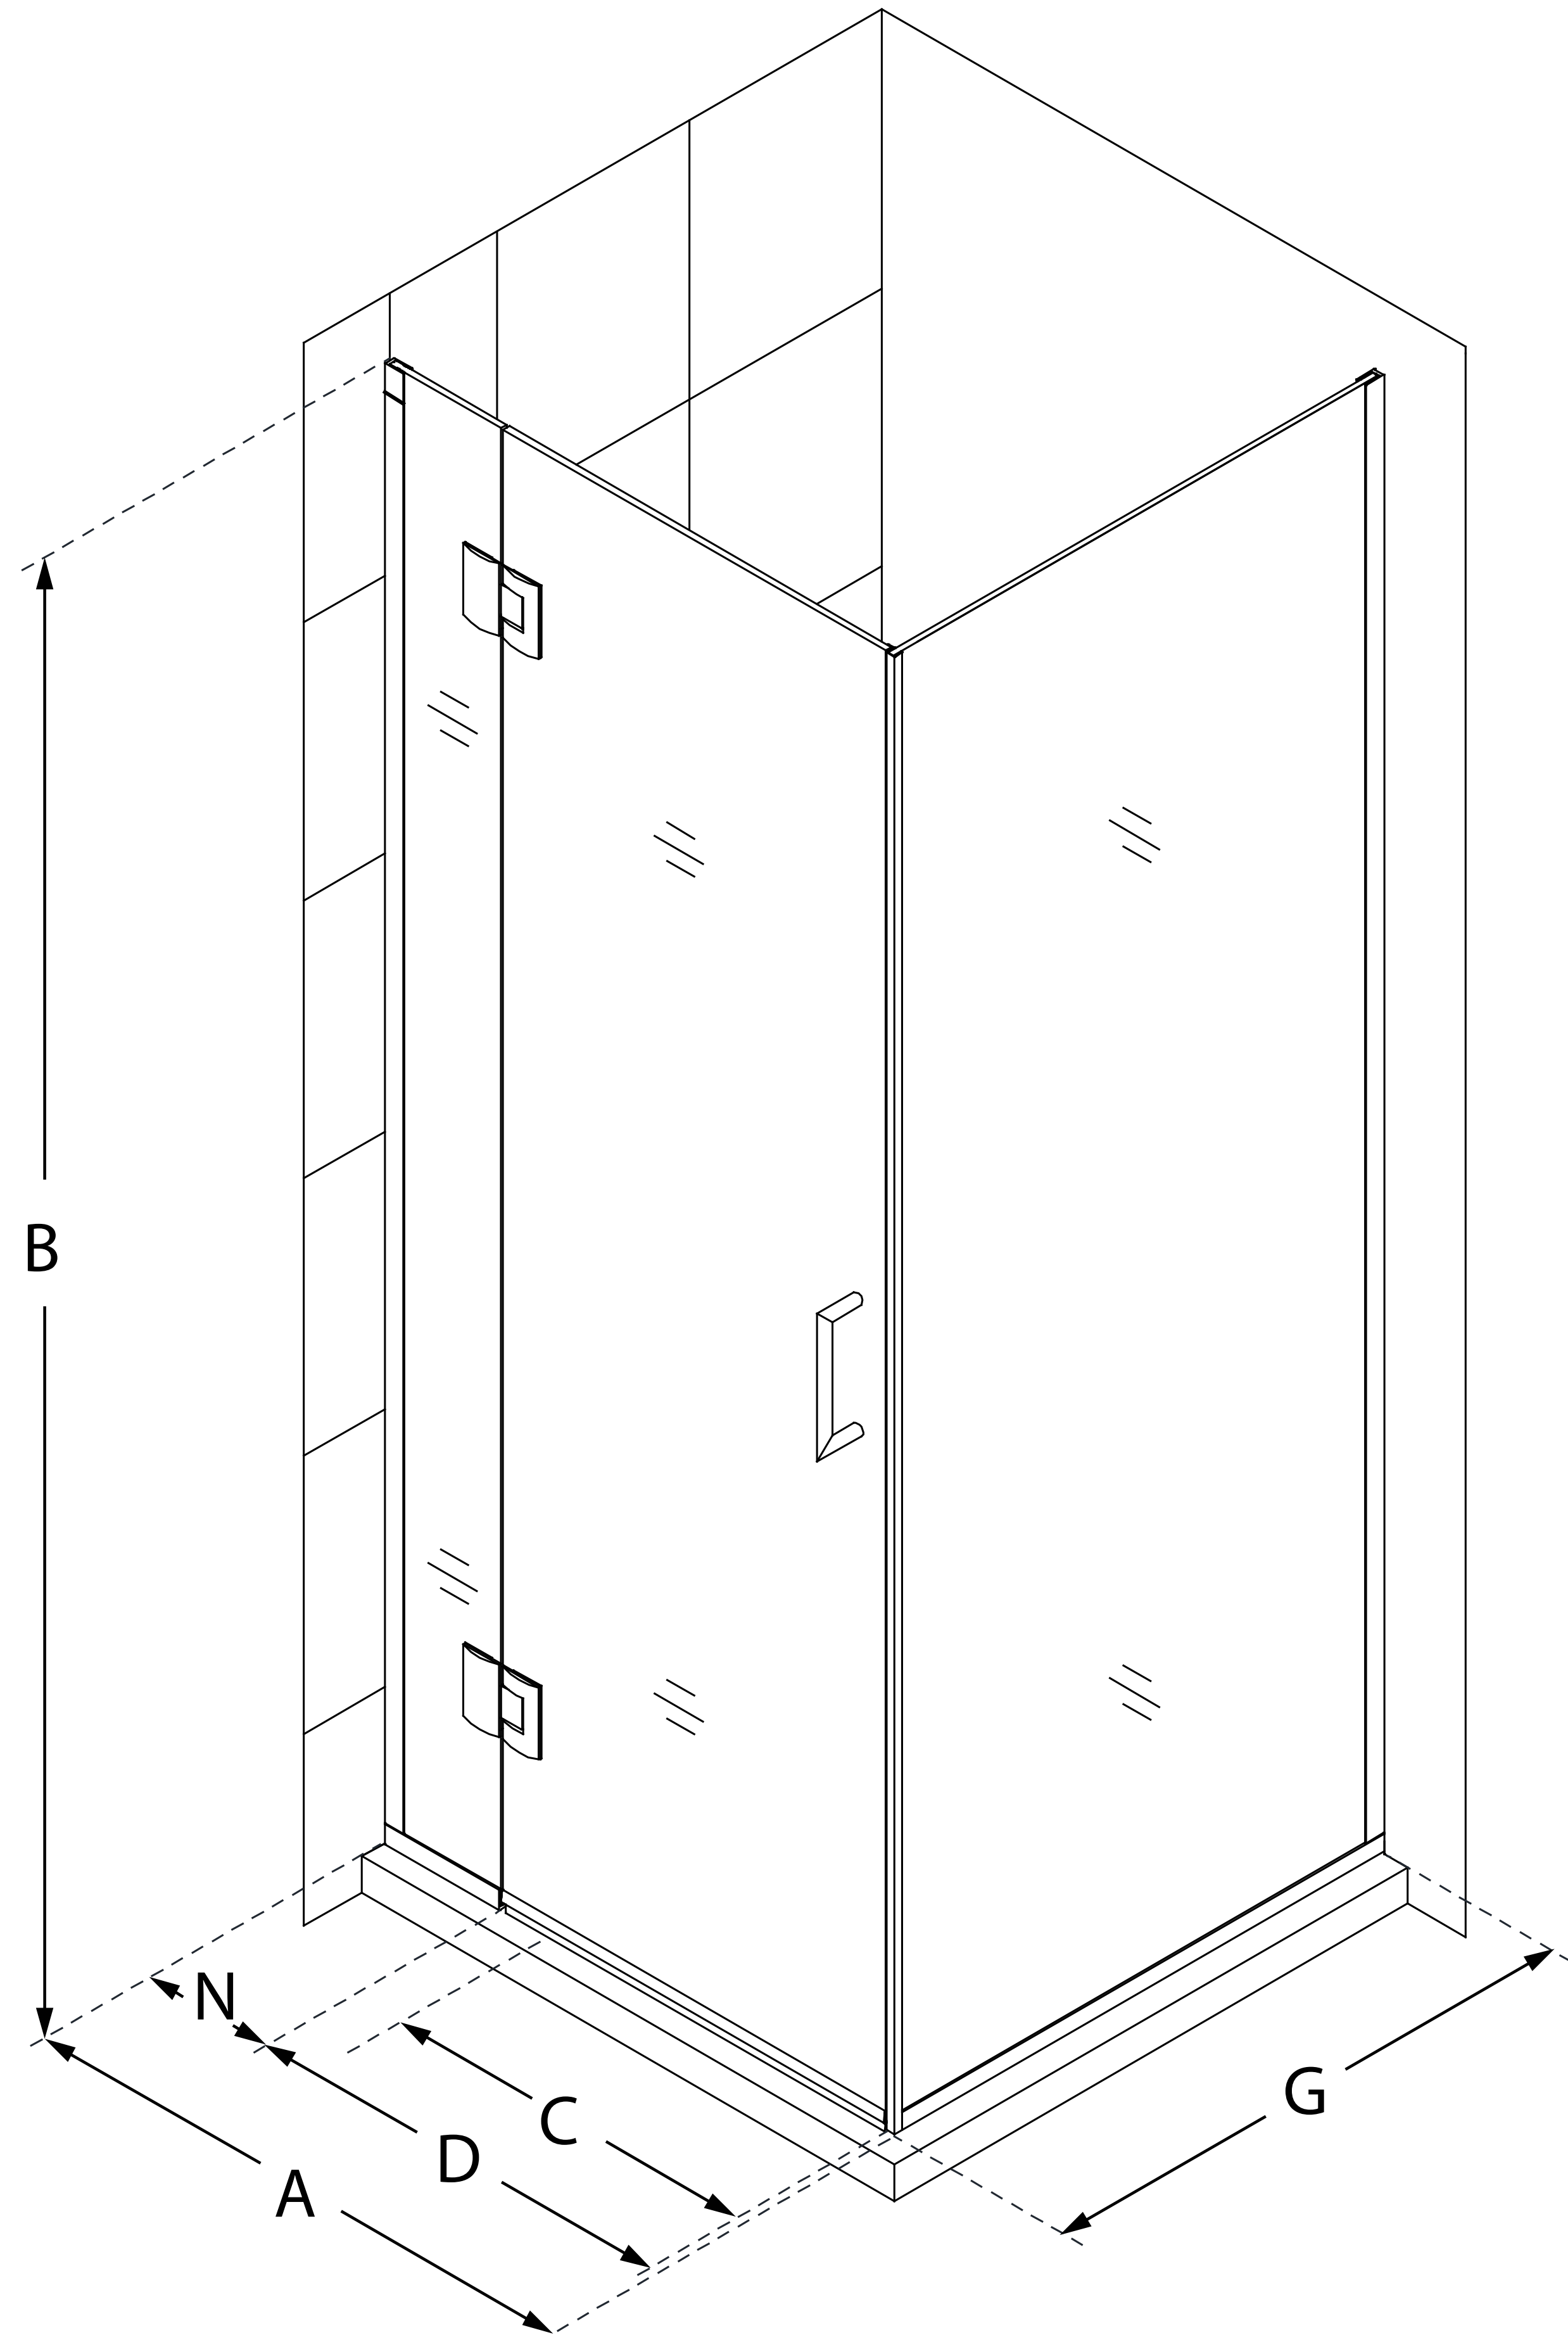

E12830

## UNIDOOR-X

DreamLine Unidoor-X 34 3/8 in.  
W x 30 in. D x 72 in. H Frameless  
Hinged Shower Enclosure, Clear  
Glass

**SWING DOOR**

### CONFIGURATION DIMENSIONS:

**A: 34 3/8 in.**

MODEL WIDTH

**B: 72 in.**

MODEL HEIGHT

**C: 27 in.**

ACCESS WIDTH

**D: 28 in.**

DOOR WIDTH

**G: 30 in.**

RETURN PANEL WIDTH

**N: 6 in.**

HINGE PANEL WIDTH

DreamLine reserves the right to update or modify the hardware or materials pictured without prior notice for the purpose of product improvement and customer satisfaction.