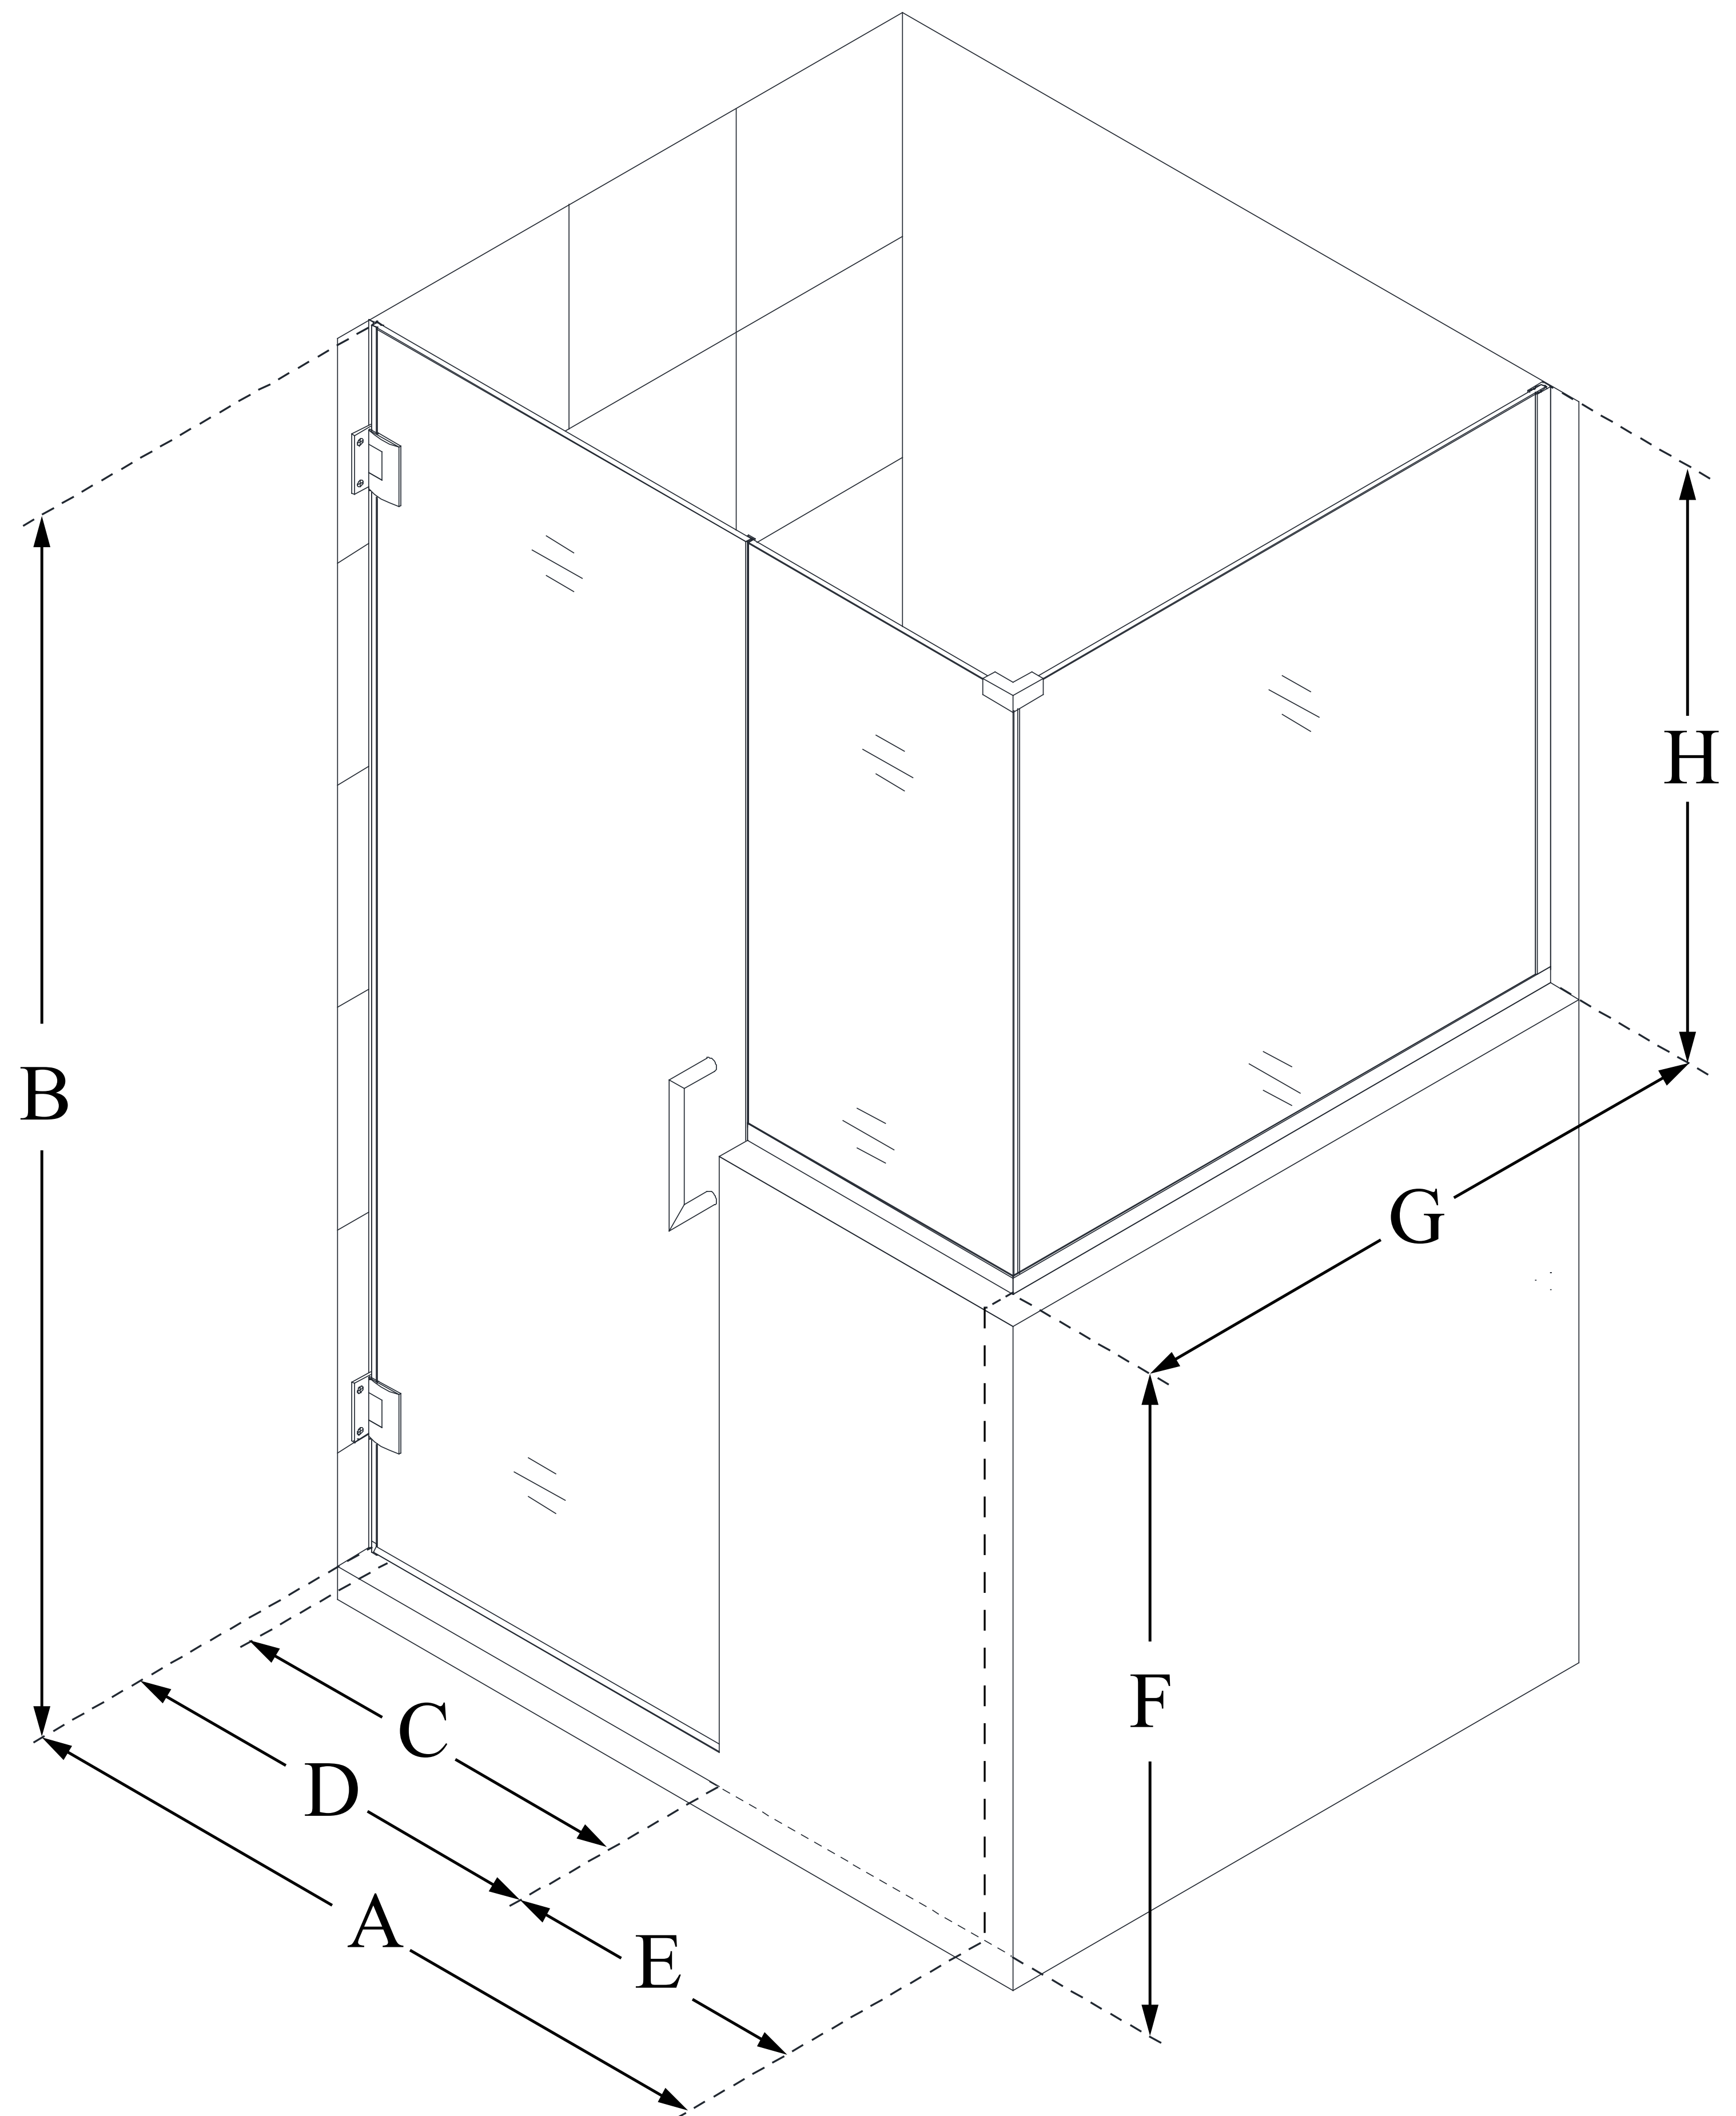

SHEN-2430303636

UNIDOOR PLUS

DreamLine Unidoor Plus 60 in. W
x 36 3/8 in. D x 72 in. H Frameless
Hinged Shower Enclosure, Clear
Glass

SWING DOOR

CONFIGURATION DIMENSIONS:

A: 60 in.

MODEL WIDTH

B: 72 in.

MODEL HEIGHT

C: 29 in.

ACCESS WIDTH

D: 30 in.

DOOR WIDTH

E: 30 in.

INLINE BUTTRESS PANEL WIDTH

F: 36 in.

BUTTRESS WALL HEIGHT

G: 36 3/8 in.

RETURN BUTTRESS PANEL WIDTH

H: 36 in.

BUTTRESS GLASS HEIGHT

DreamLine reserves the right to update or modify the hardware or materials pictured without prior notice for the purpose of product improvement and customer satisfaction.