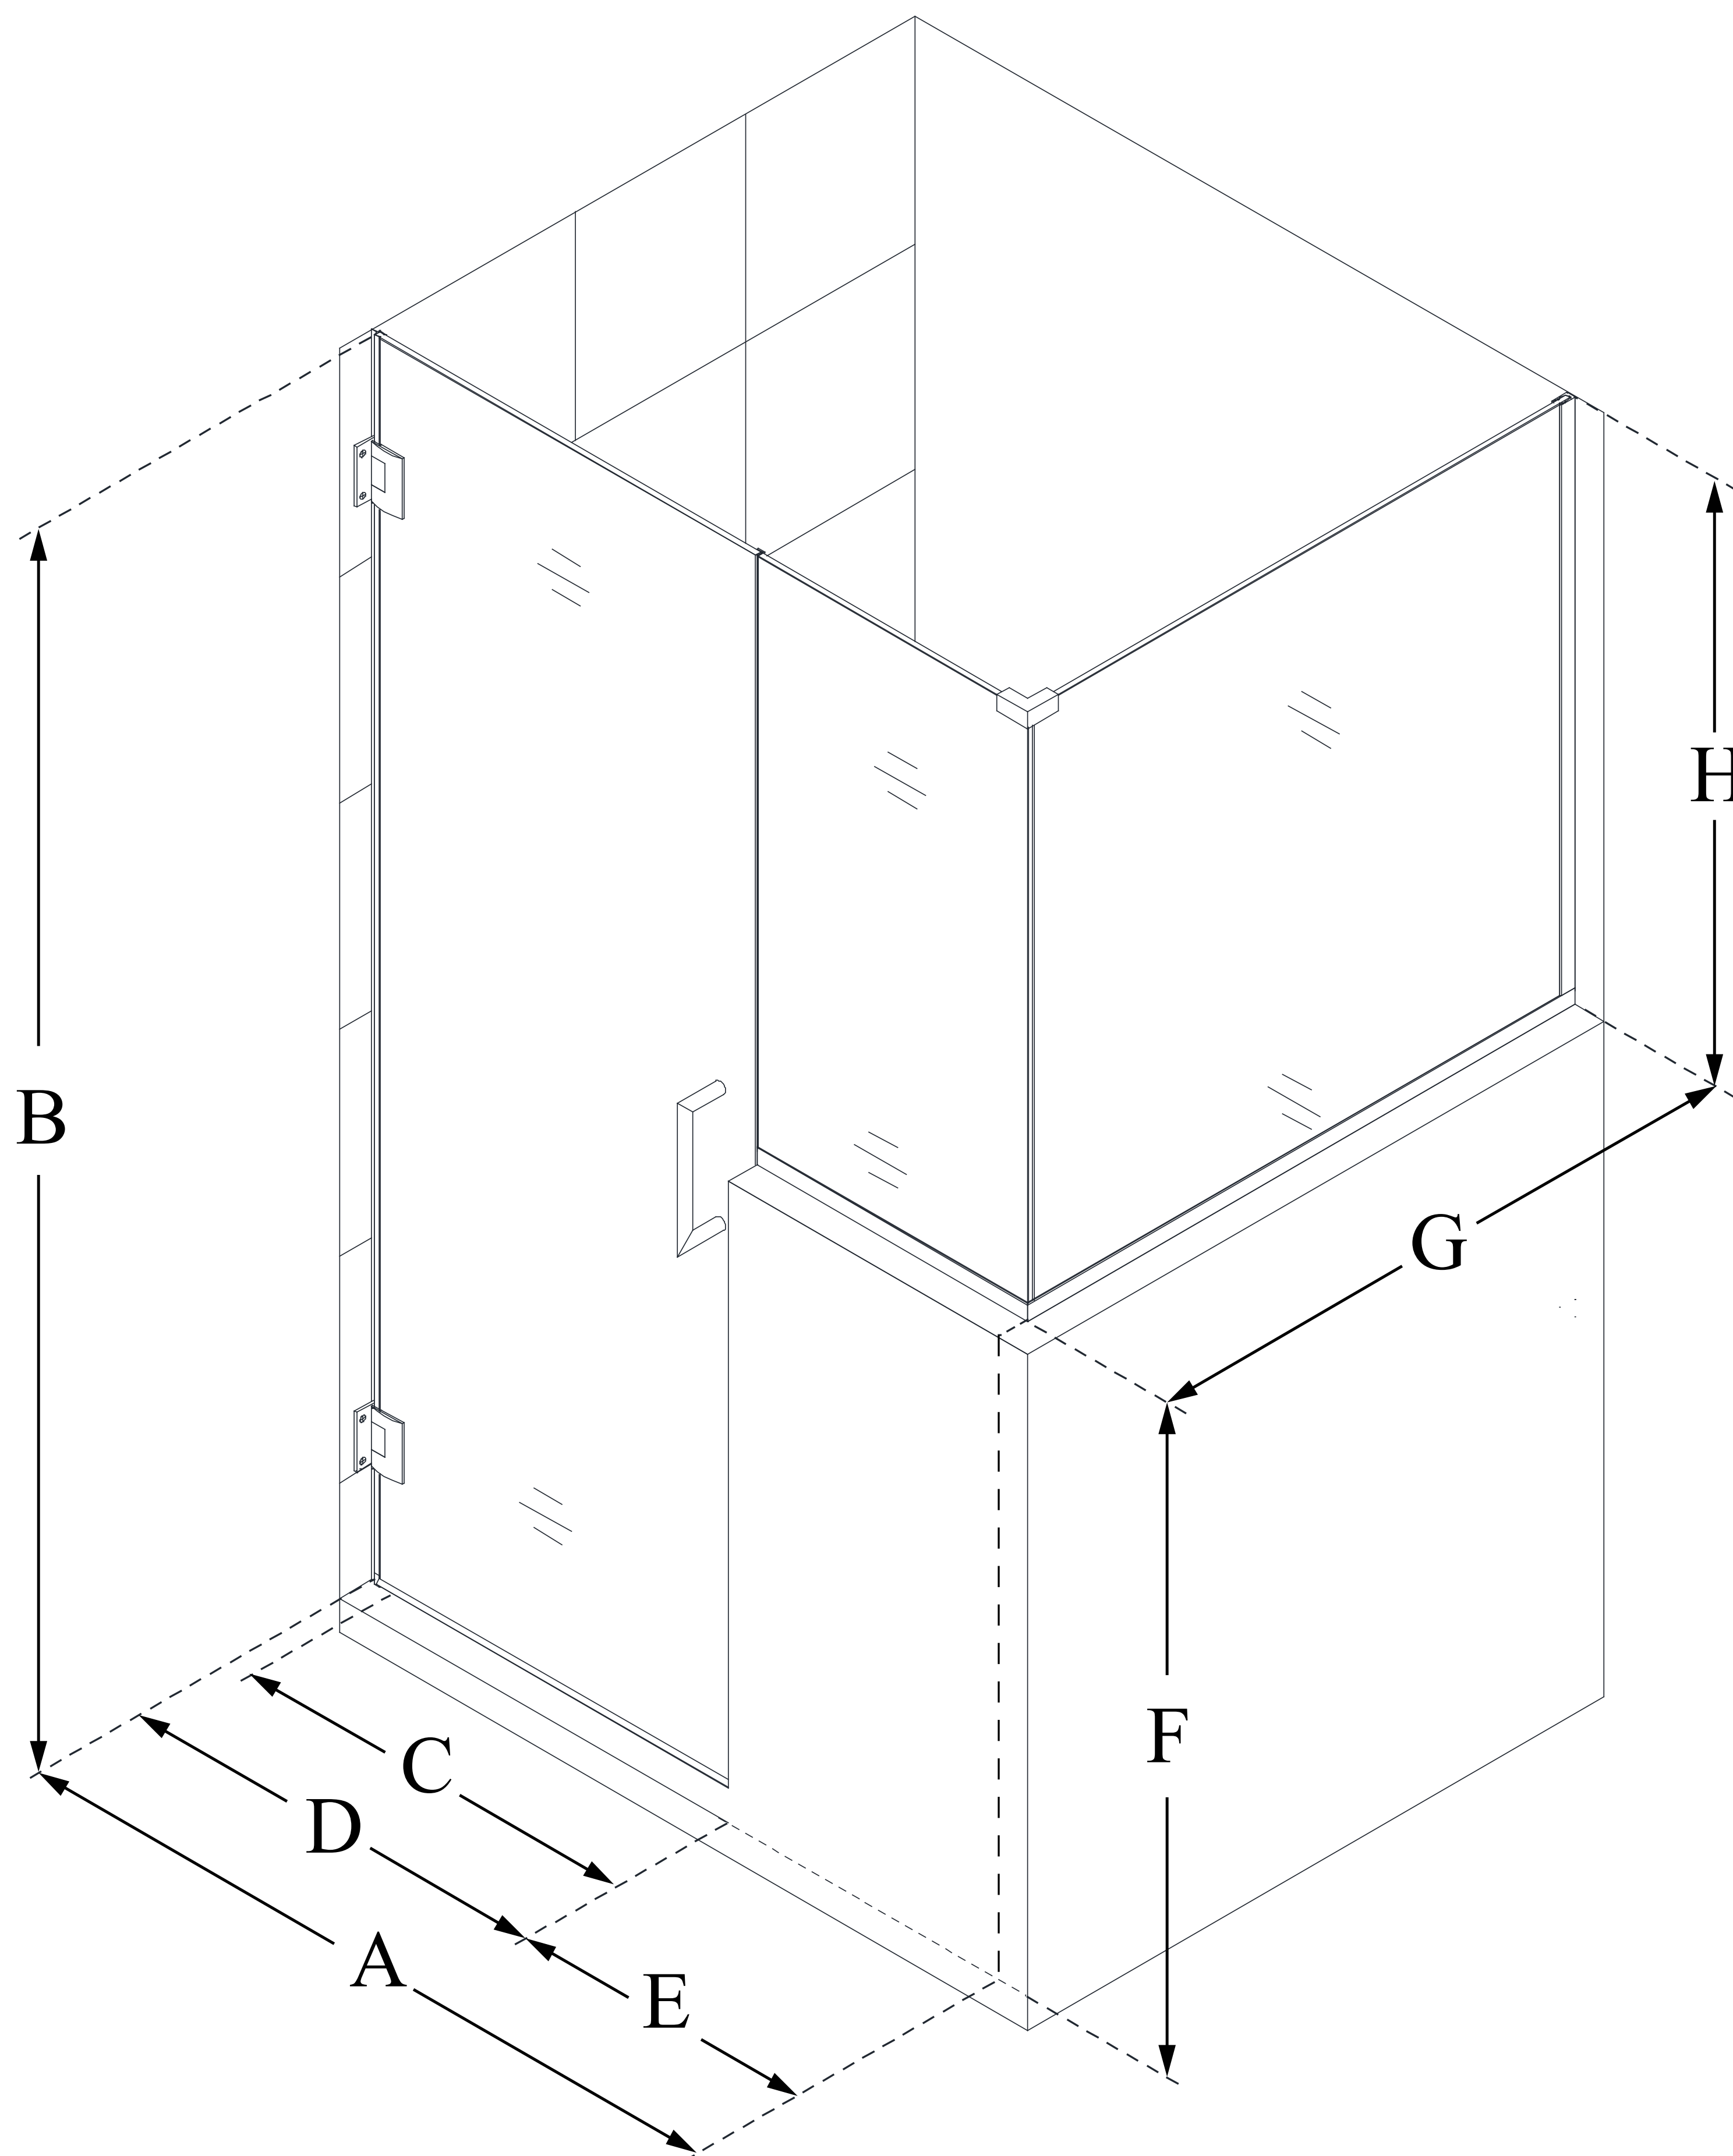

SHEN-2430303630

UNIDOOR PLUS

DreamLine Unidoor Plus 60 in. W
x 30 3/8 in. D x 72 in. H Frameless
Hinged Shower Enclosure, Clear
Glass

SWING DOOR

CONFIGURATION DIMENSIONS:

A: 60 in.

MODEL WIDTH

B: 72 in.

MODEL HEIGHT

C: 29 in.

ACCESS WIDTH

D: 30 in.

DOOR WIDTH

E: 30 in.

INLINE BUTTRESS PANEL WIDTH

F: 36 in.

BUTTRESS WALL HEIGHT

G: 30 3/8 in.

RETURN BUTTRESS PANEL WIDTH

H: 36 in.

BUTTRESS GLASS HEIGHT

DreamLine reserves the right to update or modify the hardware or materials pictured without prior notice for the purpose of product improvement and customer satisfaction.