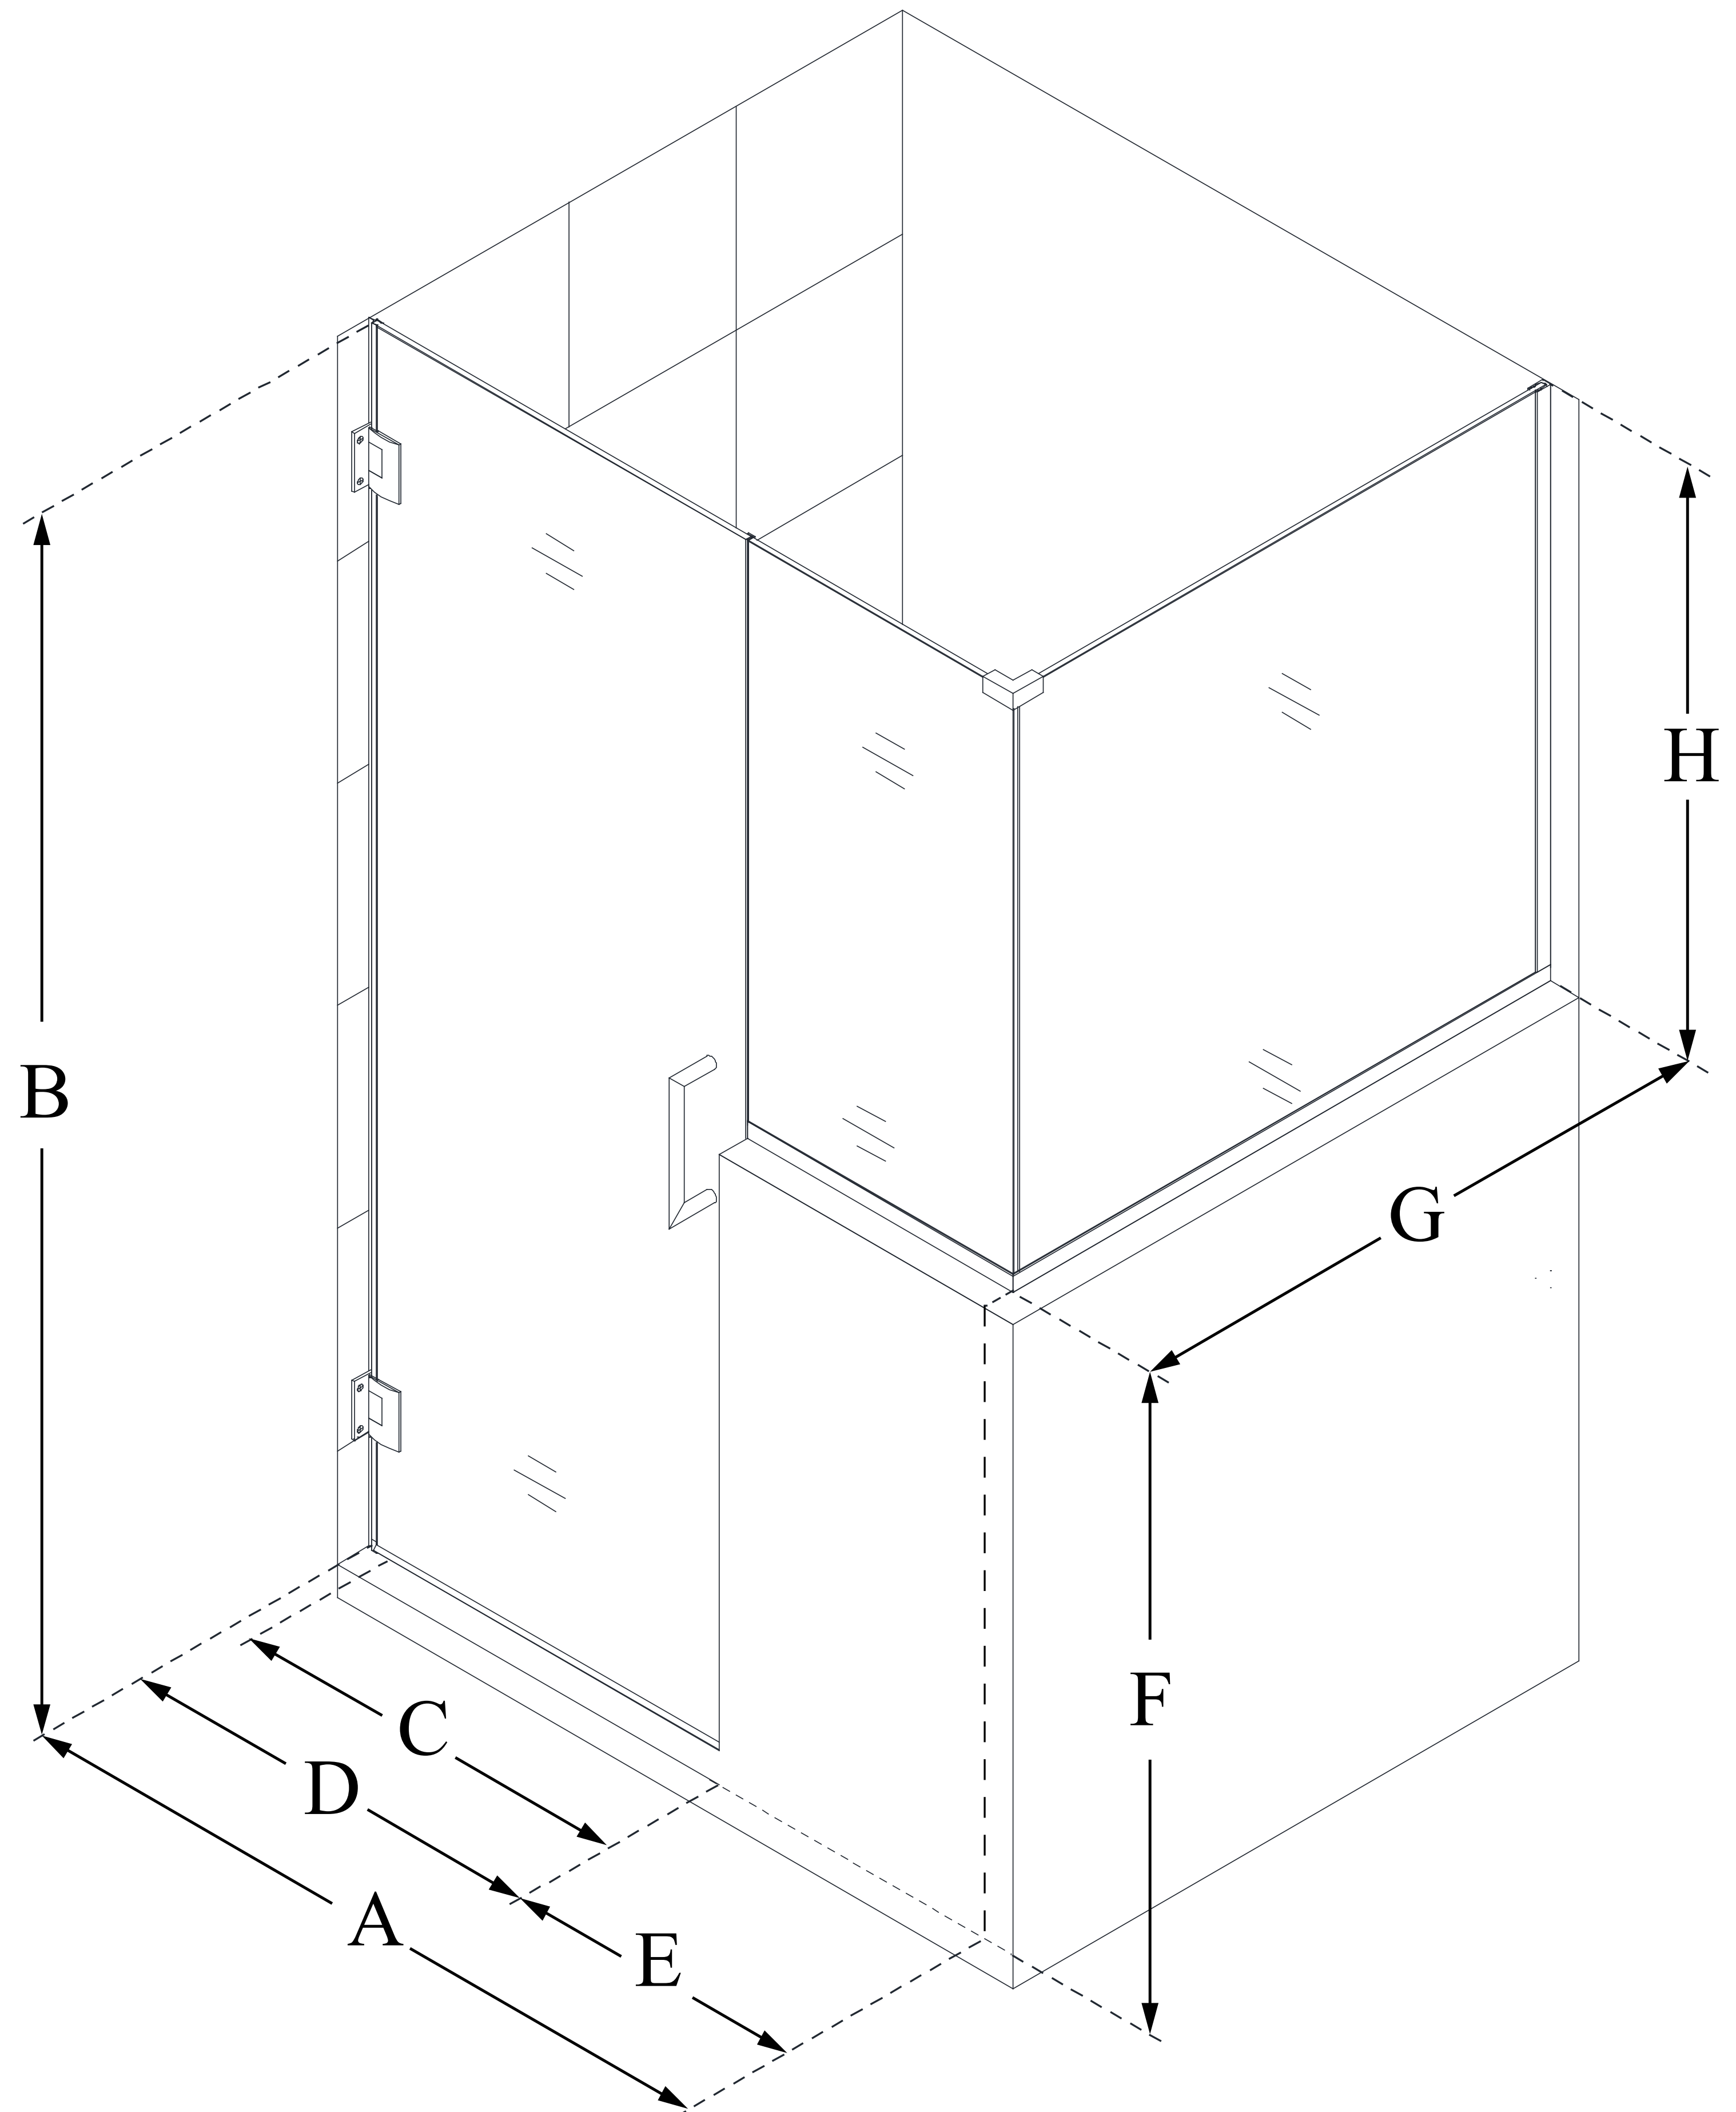

SHEN-2430303436

UNIDOOR PLUS

DreamLine Unidoor Plus 60 in. W
x 36 3/8 in. D x 72 in. H Frameless
Hinged Shower Enclosure, Clear
Glass

SWING DOOR

CONFIGURATION DIMENSIONS:

A: 60 in.

MODEL WIDTH

B: 72 in.

MODEL HEIGHT

C: 29 in.

ACCESS WIDTH

D: 30 in.

DOOR WIDTH

E: 30 in.

INLINE BUTTRESS PANEL WIDTH

F: 38 in.

BUTTRESS WALL HEIGHT

G: 36 3/8 in.

RETURN BUTTRESS PANEL WIDTH

H: 34 in.

BUTTRESS GLASS HEIGHT

DreamLine reserves the right to update or modify the hardware or materials pictured without prior notice for the purpose of product improvement and customer satisfaction.