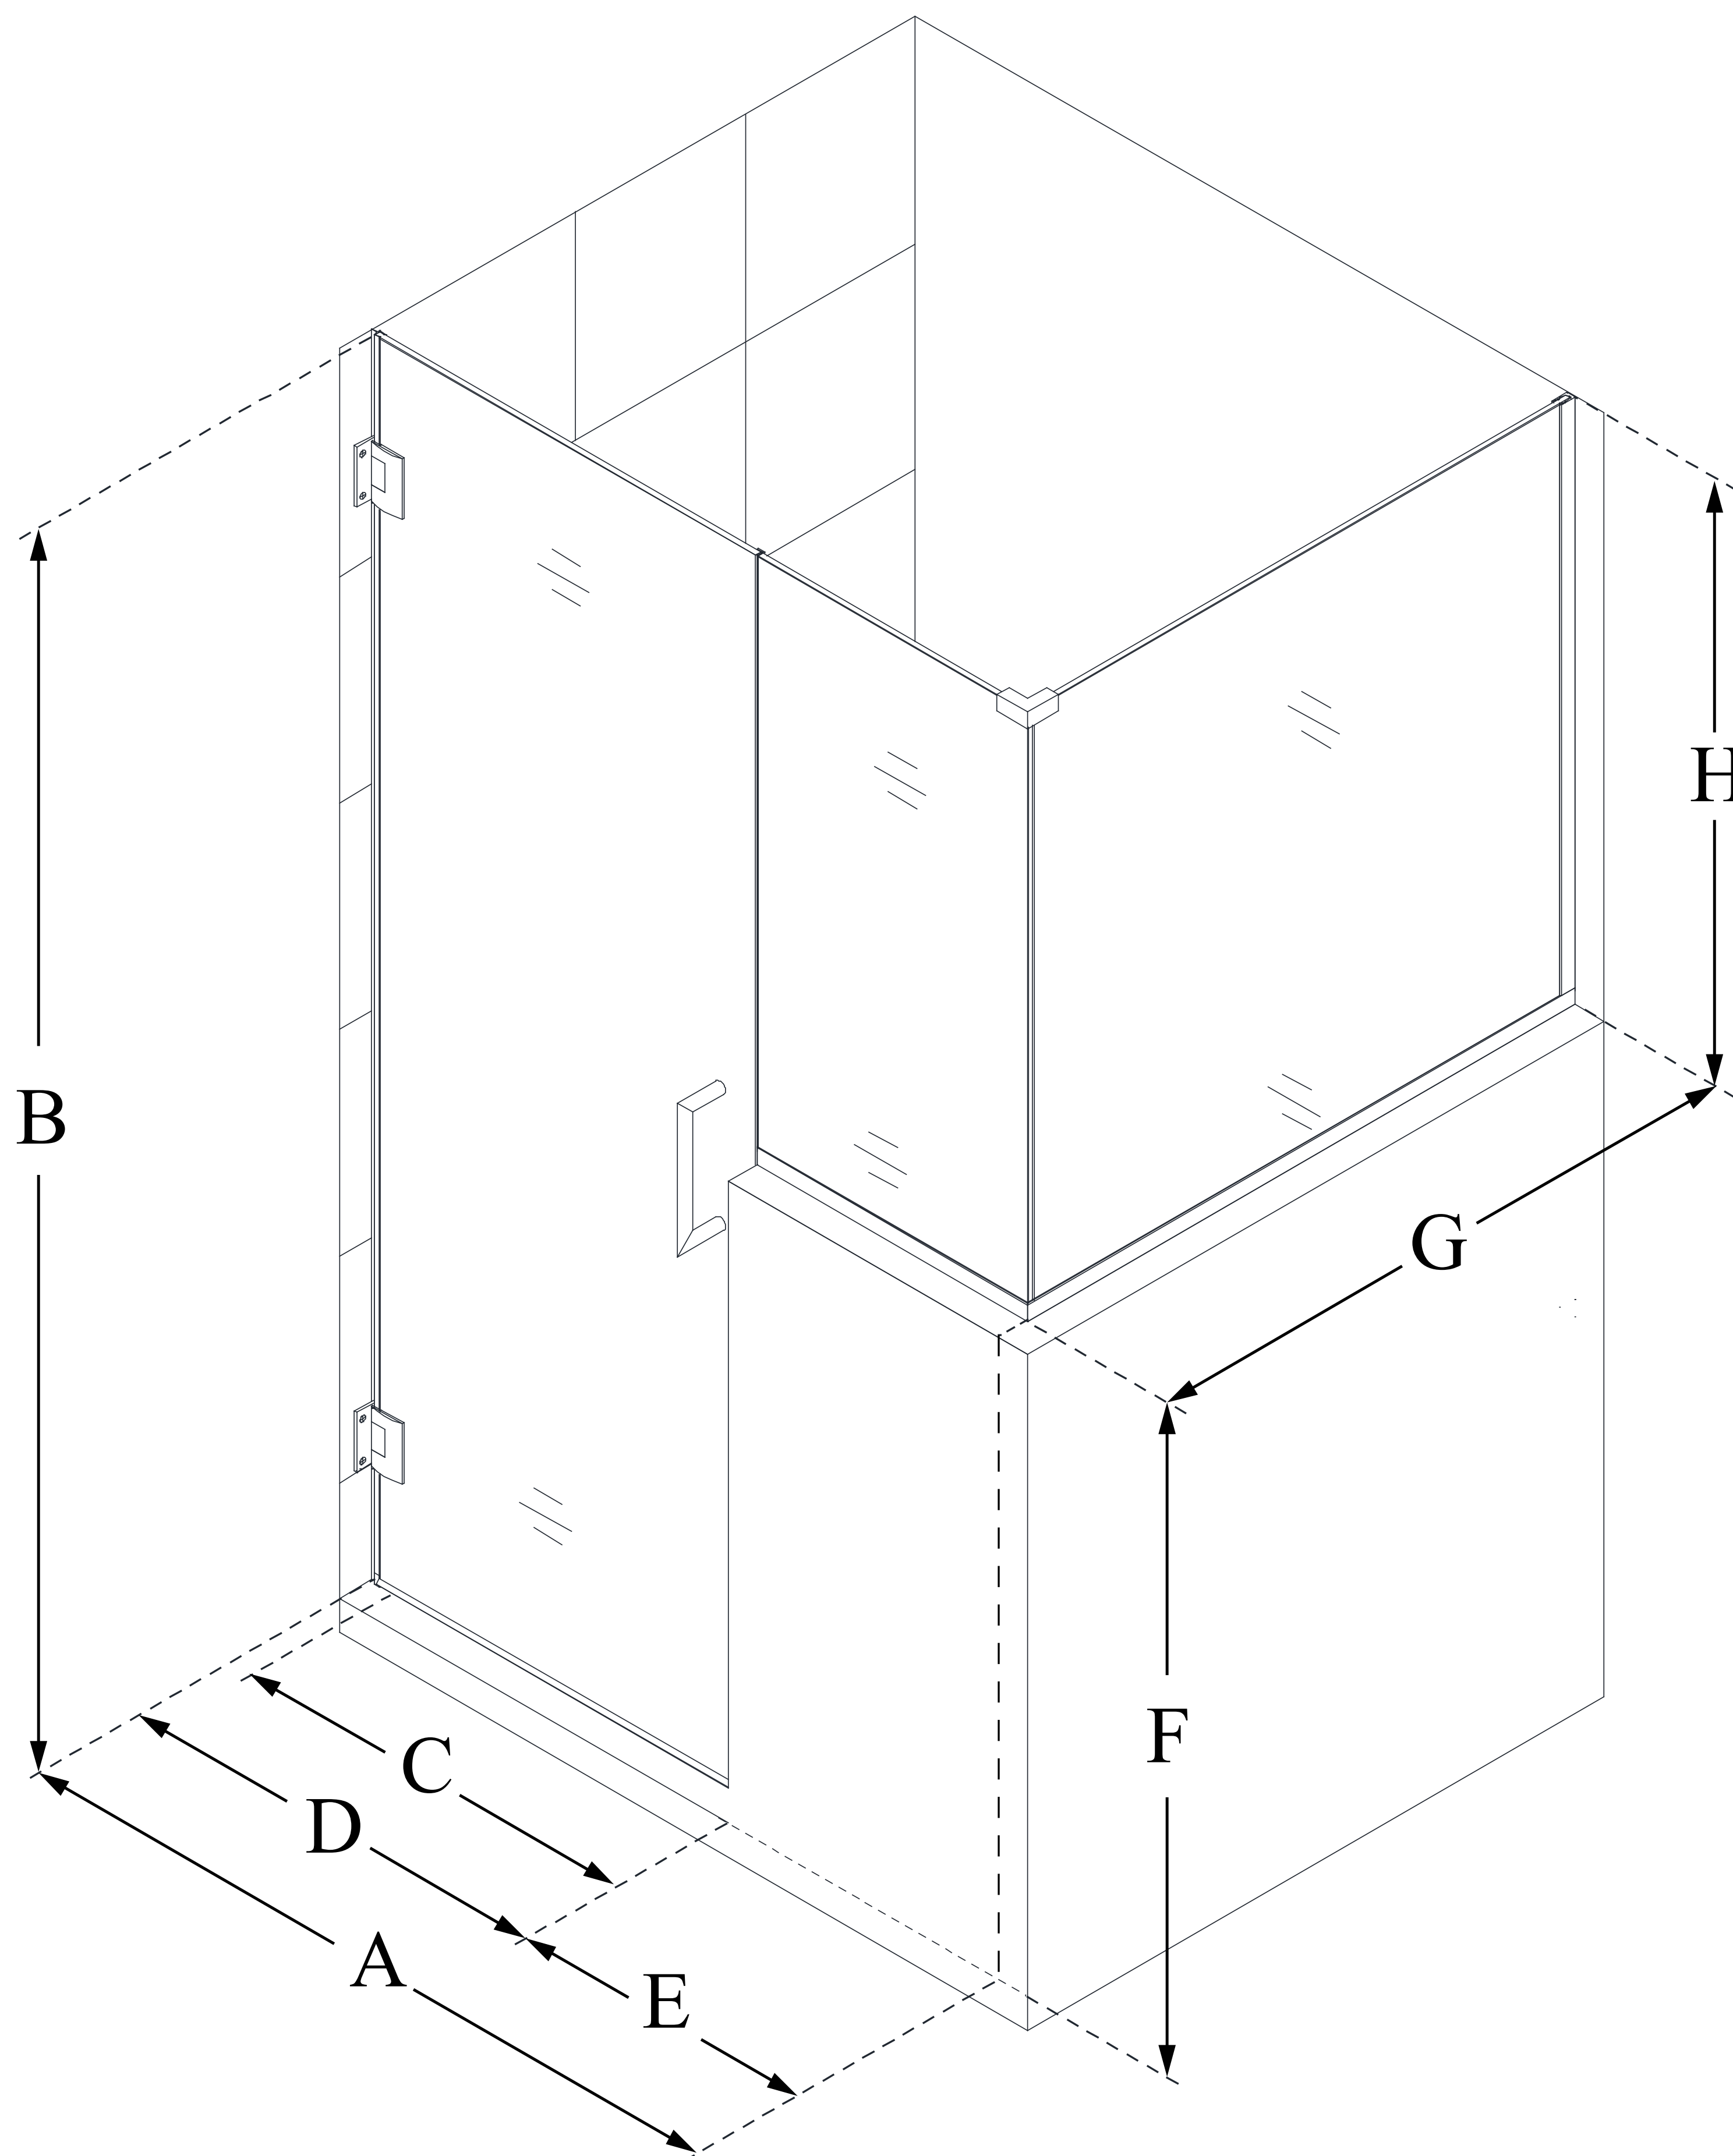

SHEN-2430303430

UNIDOOR PLUS

DreamLine Unidoor Plus 60 in. W
x 30 3/8 in. D x 72 in. H Frameless
Hinged Shower Enclosure, Clear
Glass

SWING DOOR

CONFIGURATION DIMENSIONS:

A: 60 in.

MODEL WIDTH

B: 72 in.

MODEL HEIGHT

C: 29 in.

ACCESS WIDTH

D: 30 in.

DOOR WIDTH

E: 30 in.

INLINE BUTTRESS PANEL WIDTH

F: 38 in.

BUTTRESS WALL HEIGHT

G: 30 3/8 in.

RETURN BUTTRESS PANEL WIDTH

H: 34 in.

BUTTRESS GLASS HEIGHT

DreamLine reserves the right to update or modify the hardware or materials pictured without prior notice for the purpose of product improvement and customer satisfaction.