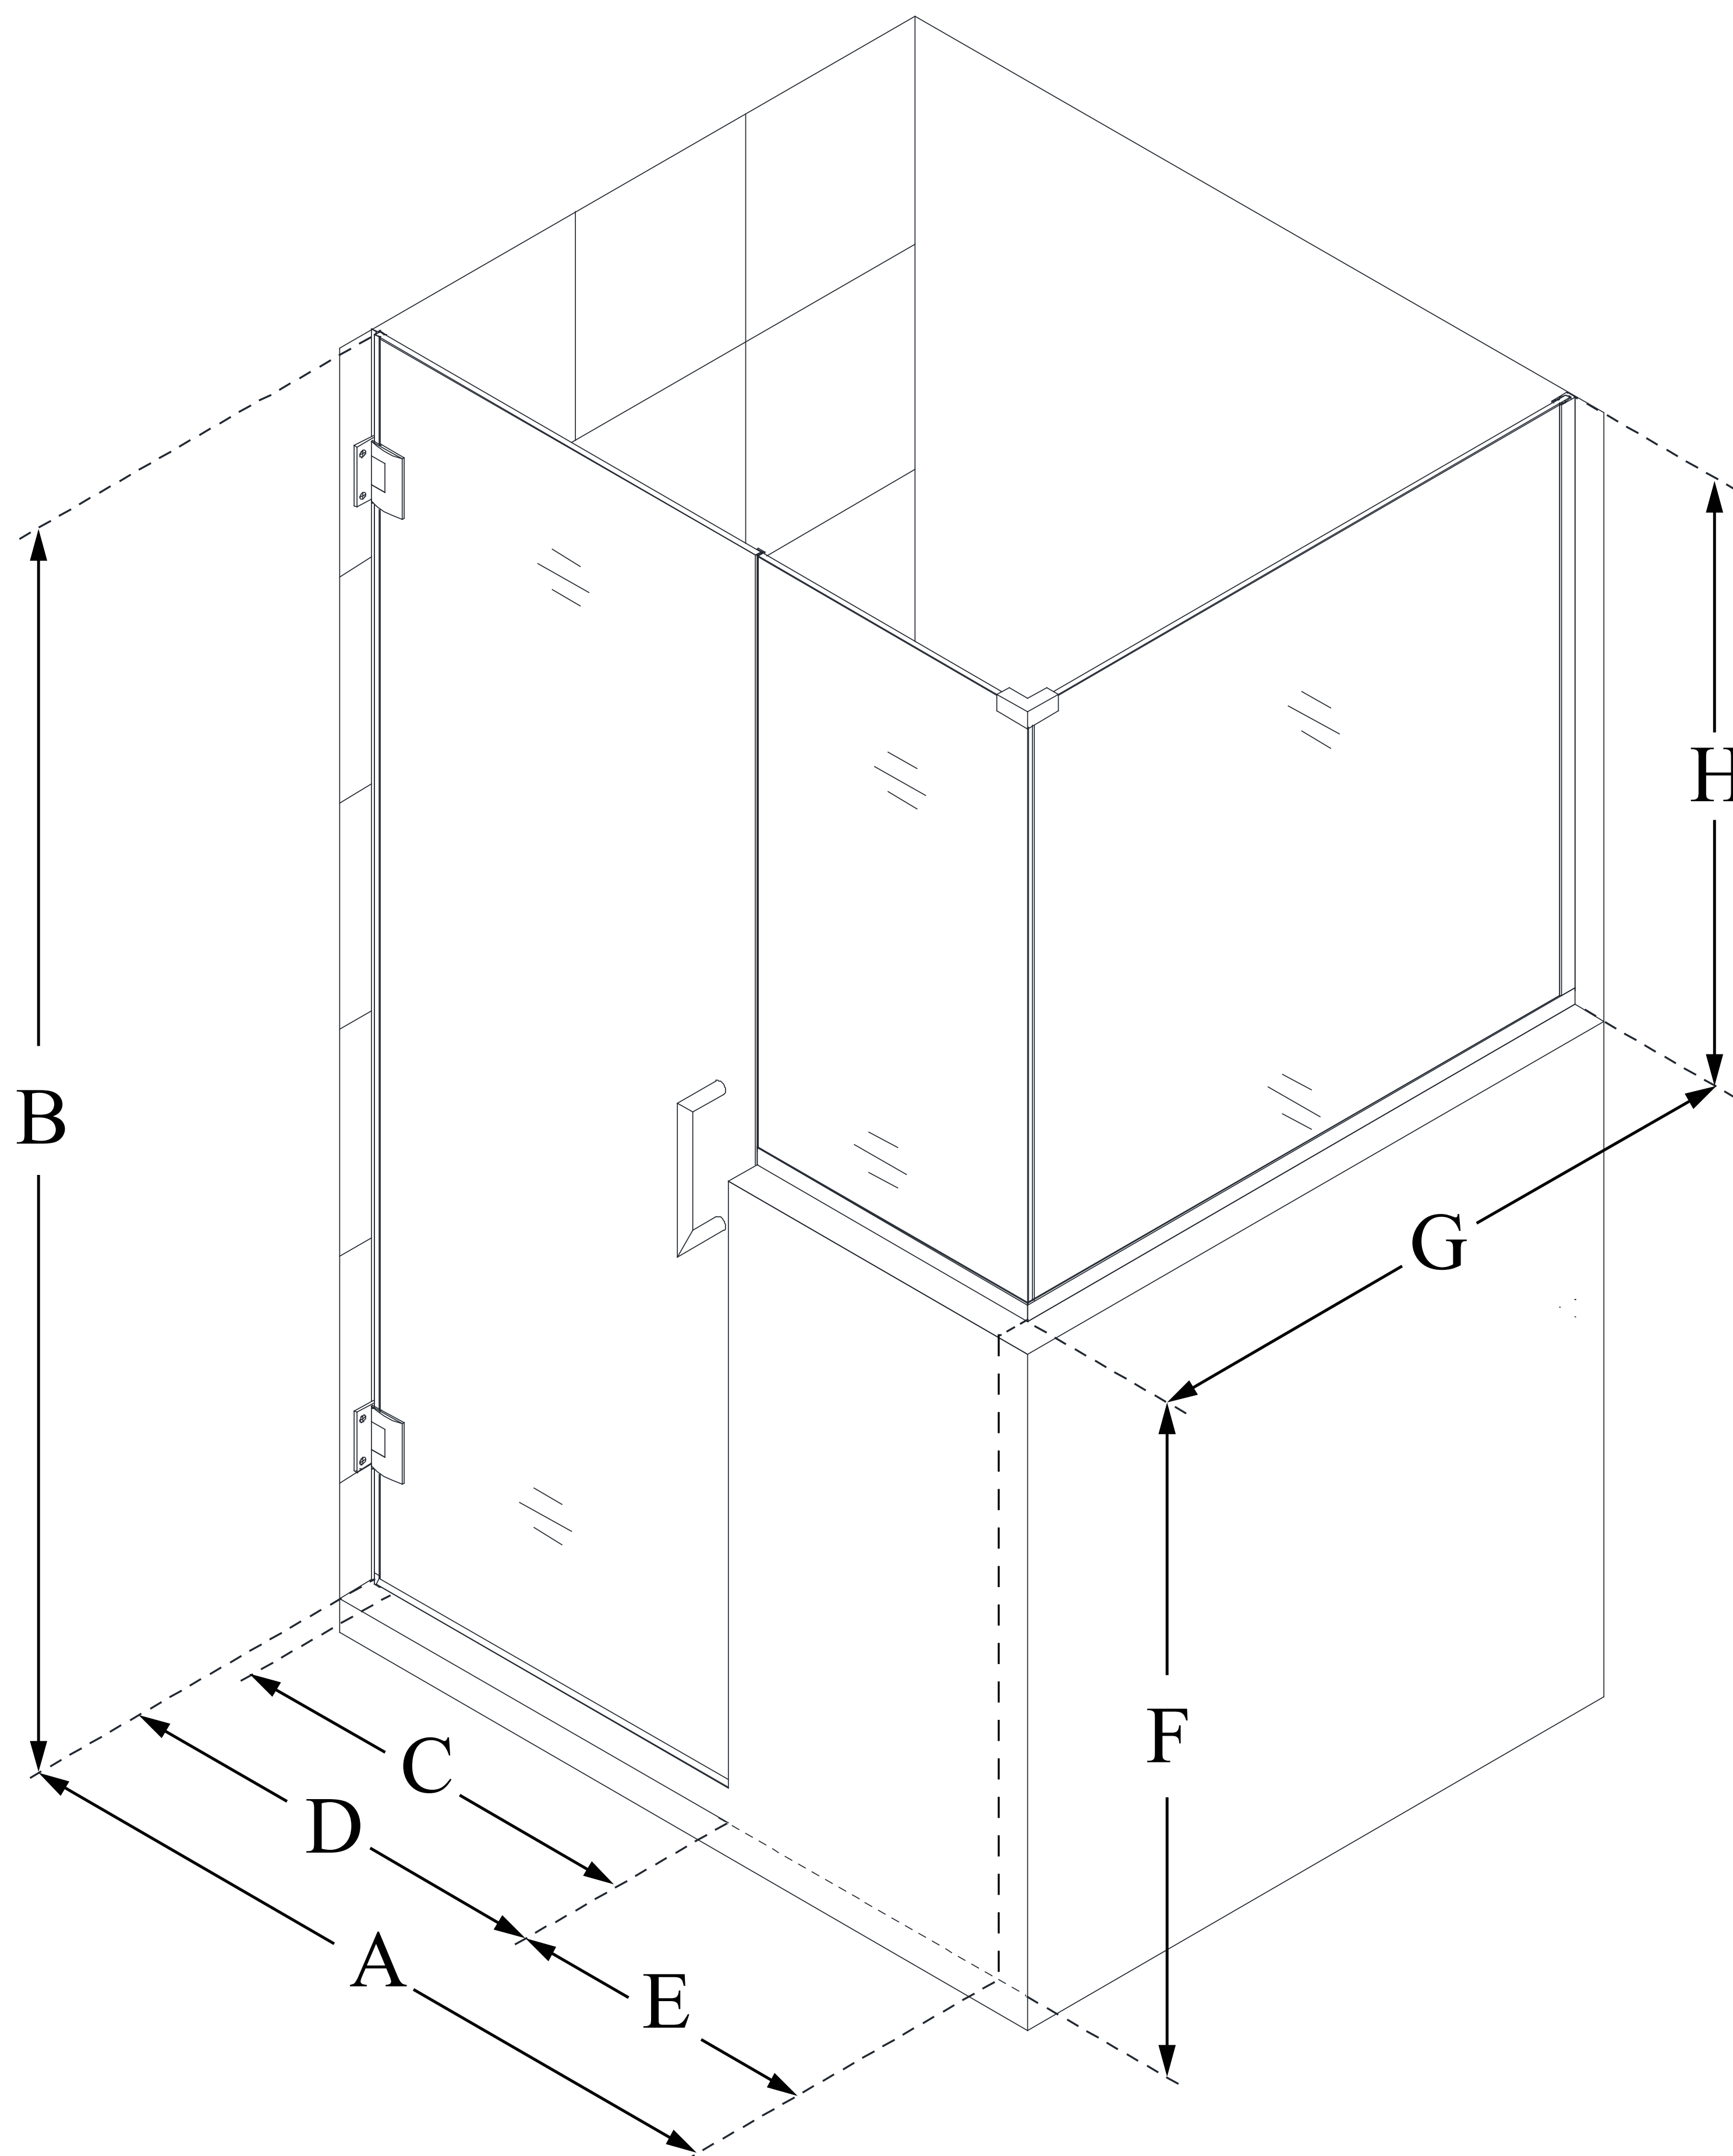

# UNIDOOR PLUS

DreamLine Unidoor Plus 59 in. W  
x 36 3/8 in. D x 72 in. H Frameless  
Hinged Shower Enclosure, Clear  
Glass

**SWING DOOR**

## CONFIGURATION DIMENSIONS:

**A: 59 in.**

MODEL WIDTH

**B: 72 in.**

MODEL HEIGHT

**C: 28 in.**

ACCESS WIDTH

**D: 29 in.**

DOOR WIDTH

**E: 30 in.**

INLINE BUTTRESS PANEL WIDTH

**F: 36 in.**

BUTTRESS WALL HEIGHT

**G: 36 3/8 in.**

RETURN BUTTRESS PANEL WIDTH

**H: 36 in.**

BUTTRESS GLASS HEIGHT

DreamLine reserves the right to update or modify the hardware or materials pictured without prior notice for the purpose of product improvement and customer satisfaction.