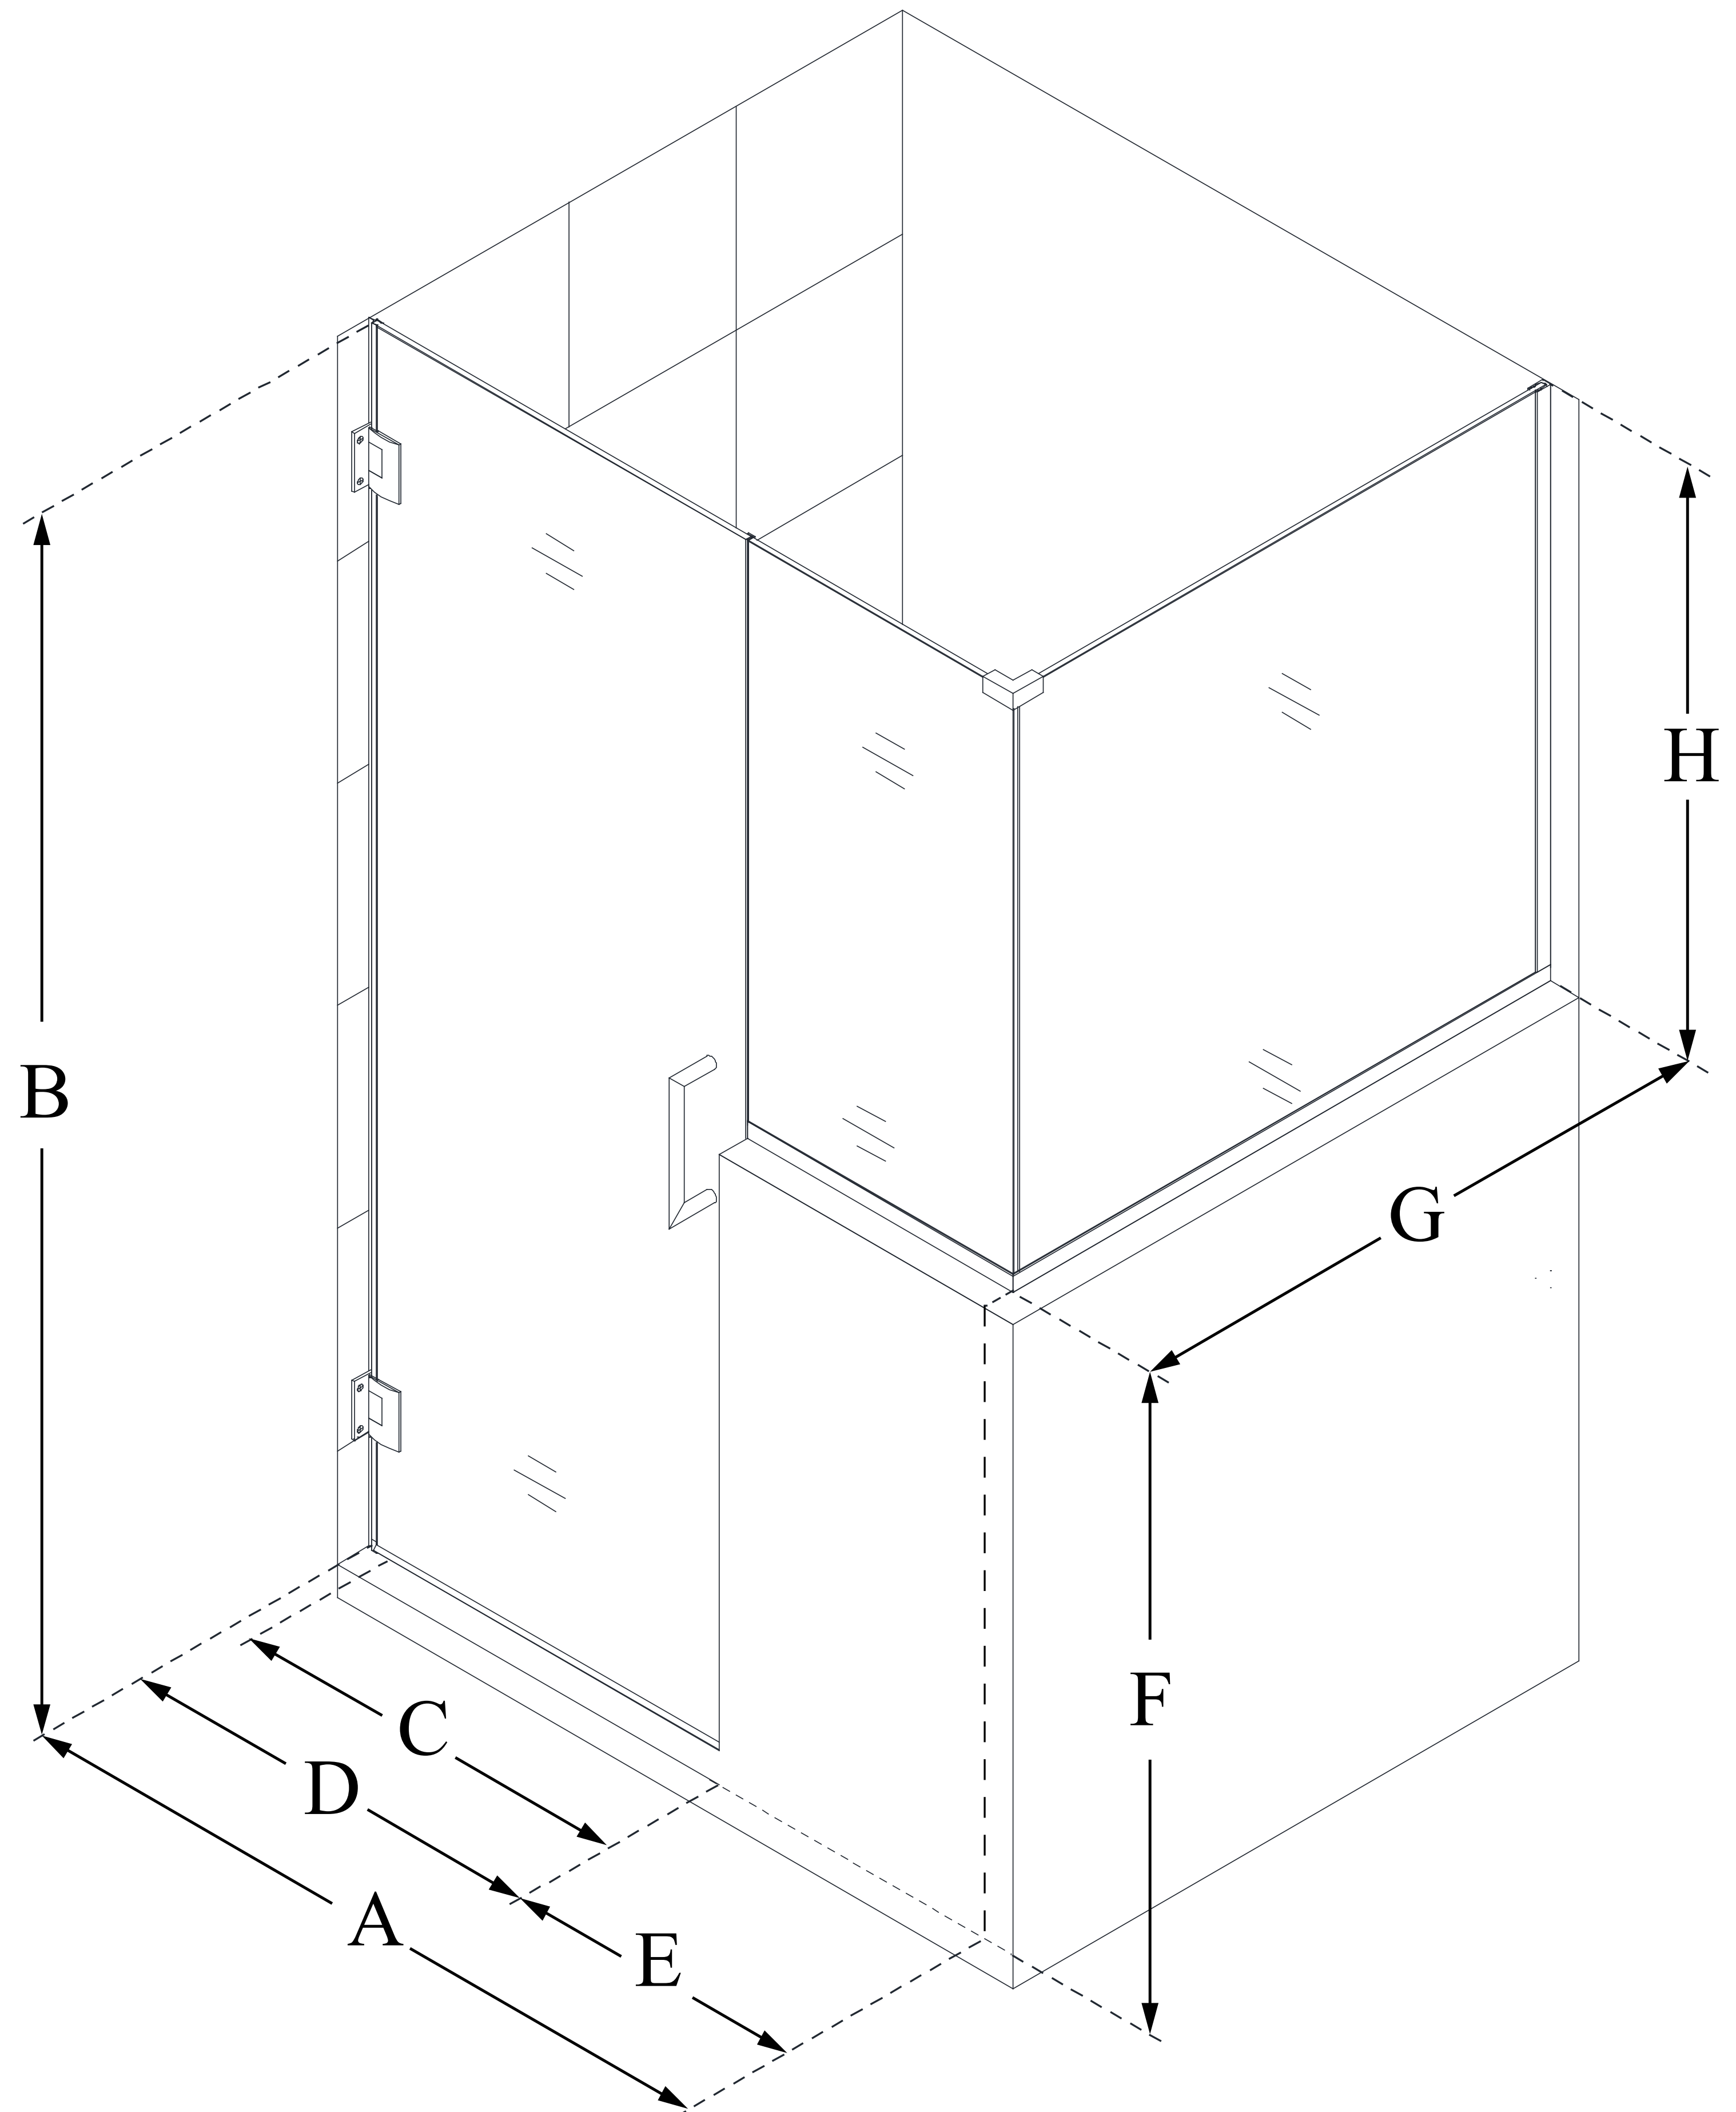

SHEN-2429303630

UNIDOOR PLUS

DreamLine Unidoor Plus 59 in. W
x 30 3/8 in. D x 72 in. H Frameless
Hinged Shower Enclosure, Clear
Glass

SWING DOOR

CONFIGURATION DIMENSIONS:

A: 59 in.

MODEL WIDTH

B: 72 in.

MODEL HEIGHT

C: 28 in.

ACCESS WIDTH

D: 29 in.

DOOR WIDTH

E: 30 in.

INLINE BUTTRESS PANEL WIDTH

F: 36 in.

BUTTRESS WALL HEIGHT

G: 30 3/8 in.

RETURN BUTTRESS PANEL WIDTH

H: 36 in.

BUTTRESS GLASS HEIGHT

DreamLine reserves the right to update or modify the hardware or materials pictured without prior notice for the purpose of product improvement and customer satisfaction.