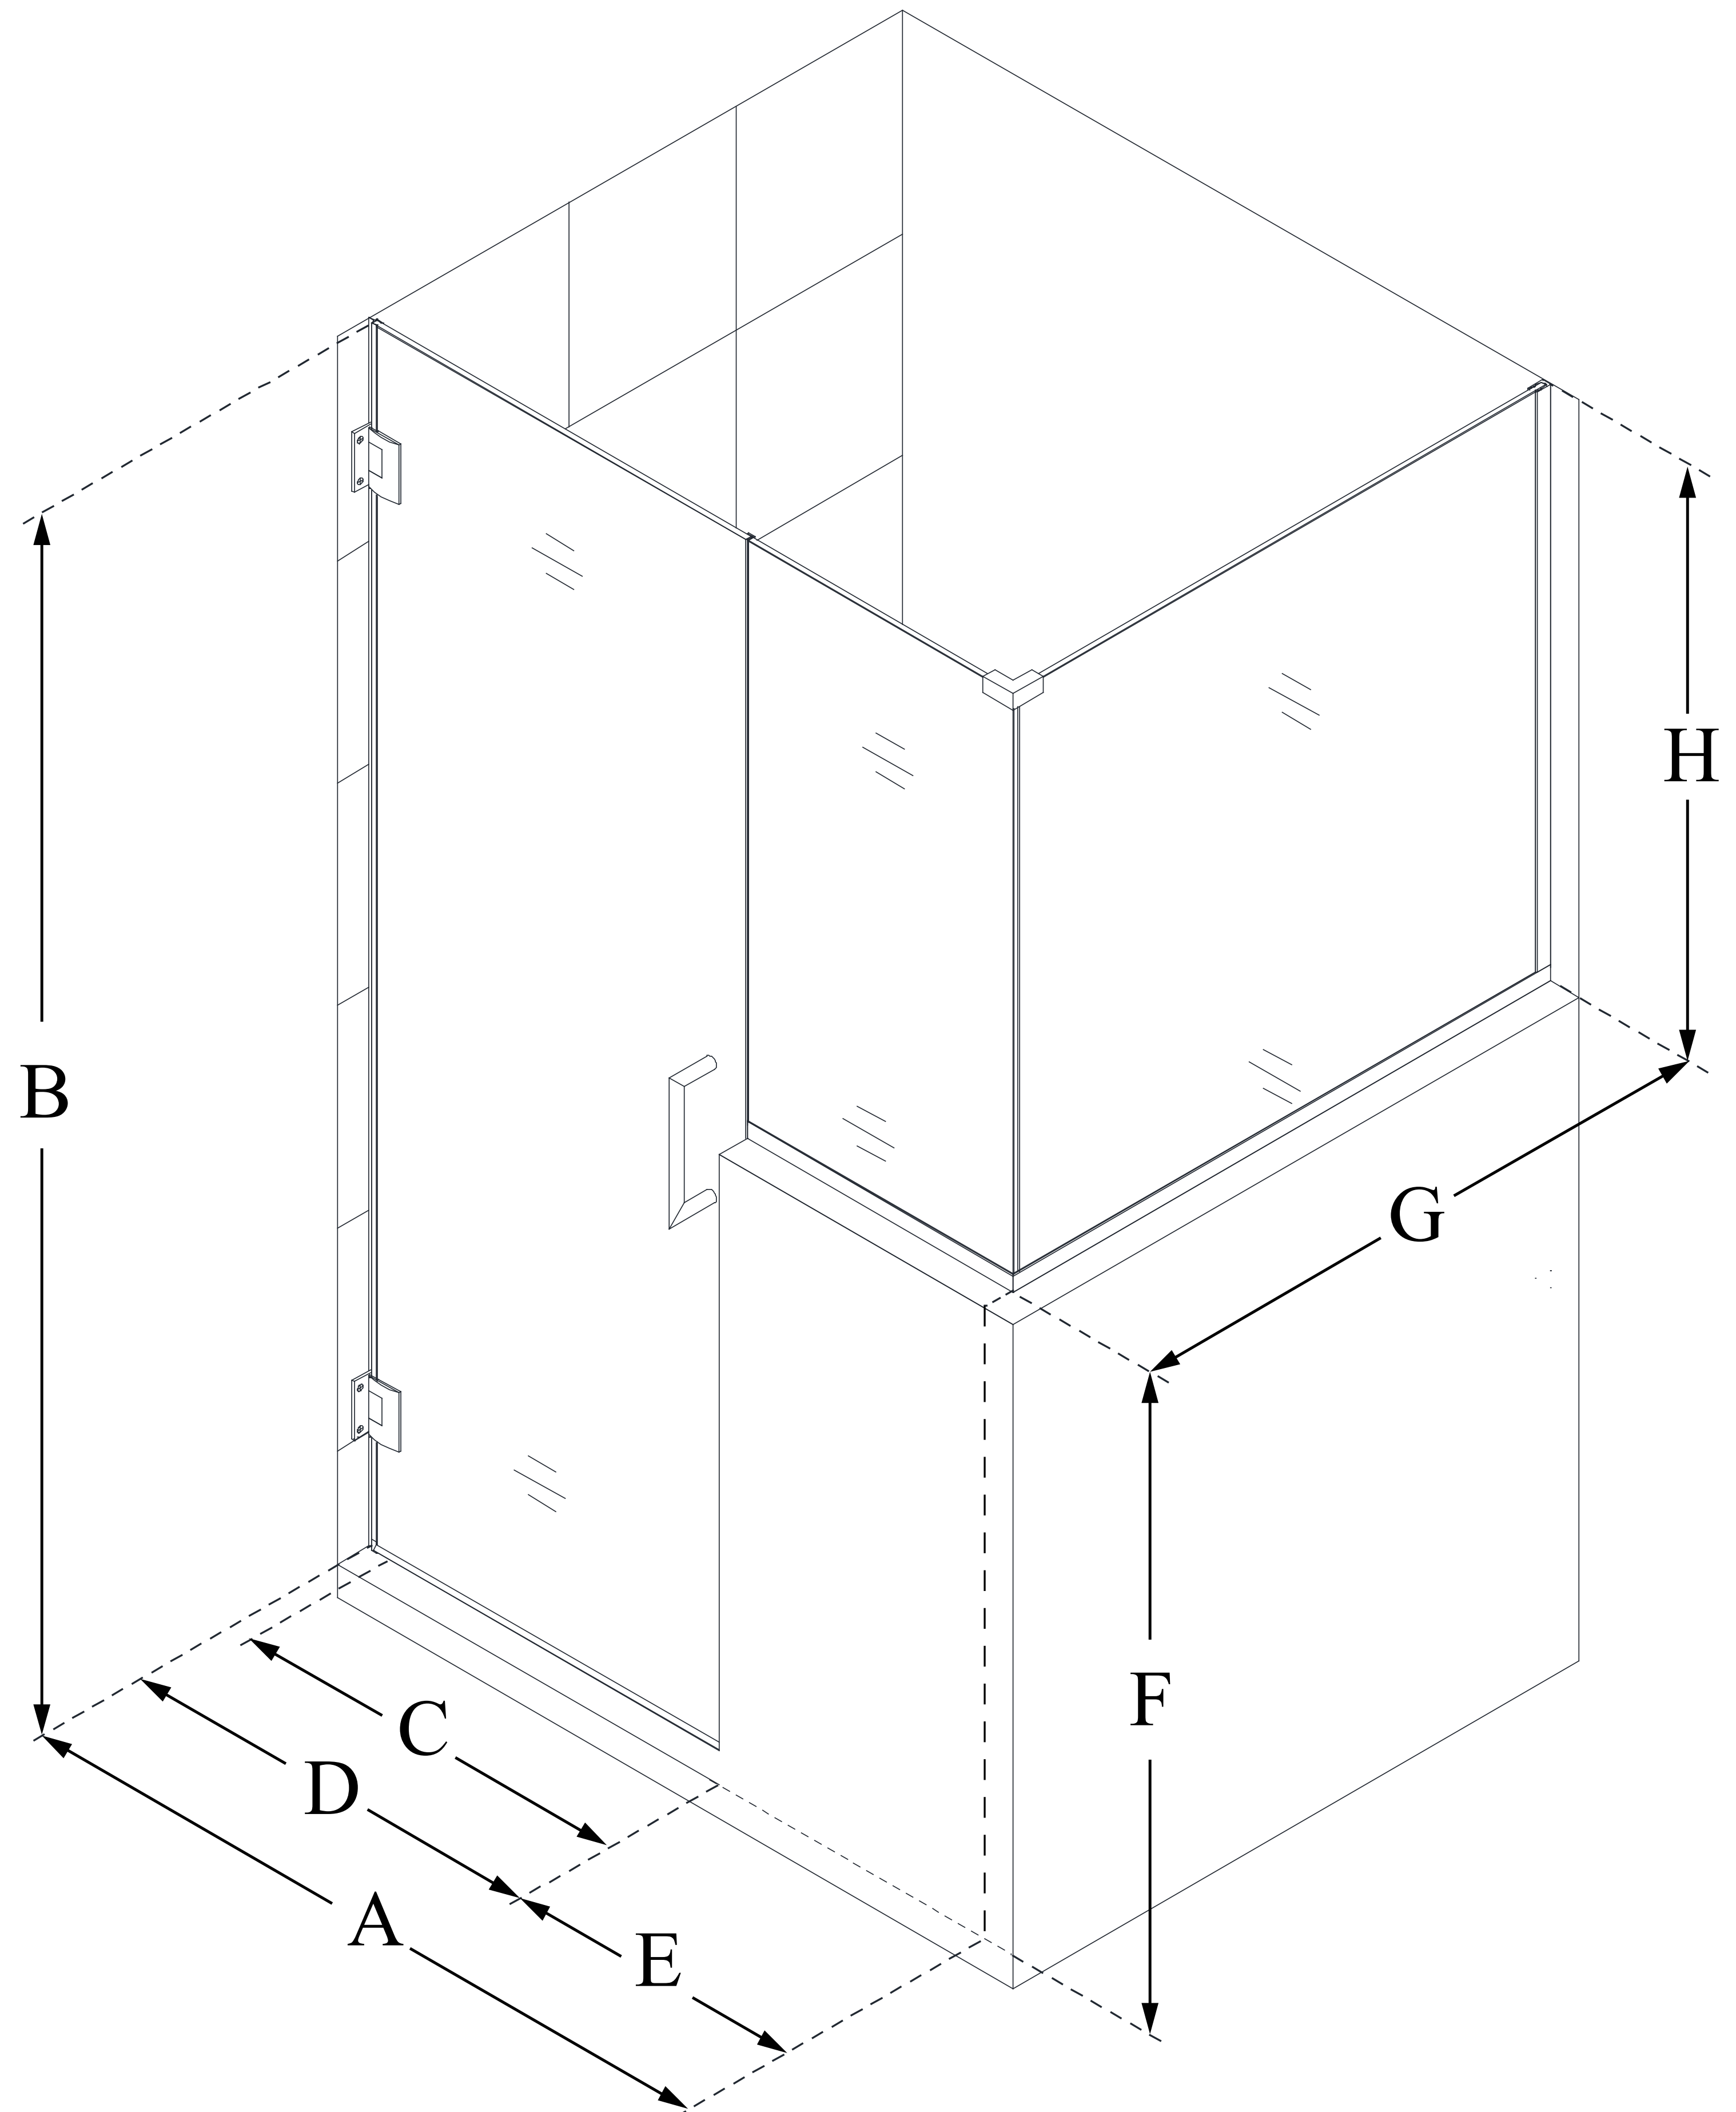

SHEN-2429303436

UNIDOOR PLUS

DreamLine Unidoor Plus 59 in. W
x 36 3/8 in. D x 72 in. H Frameless
Hinged Shower Enclosure, Clear
Glass

SWING DOOR

CONFIGURATION DIMENSIONS:

A: 59 in.

MODEL WIDTH

B: 72 in.

MODEL HEIGHT

C: 28 in.

ACCESS WIDTH

D: 29 in.

DOOR WIDTH

E: 30 in.

INLINE BUTTRESS PANEL WIDTH

F: 38 in.

BUTTRESS WALL HEIGHT

G: 36 3/8 in.

RETURN BUTTRESS PANEL WIDTH

H: 34 in.

BUTTRESS GLASS HEIGHT

DreamLine reserves the right to update or modify the hardware or materials pictured without prior notice for the purpose of product improvement and customer satisfaction.