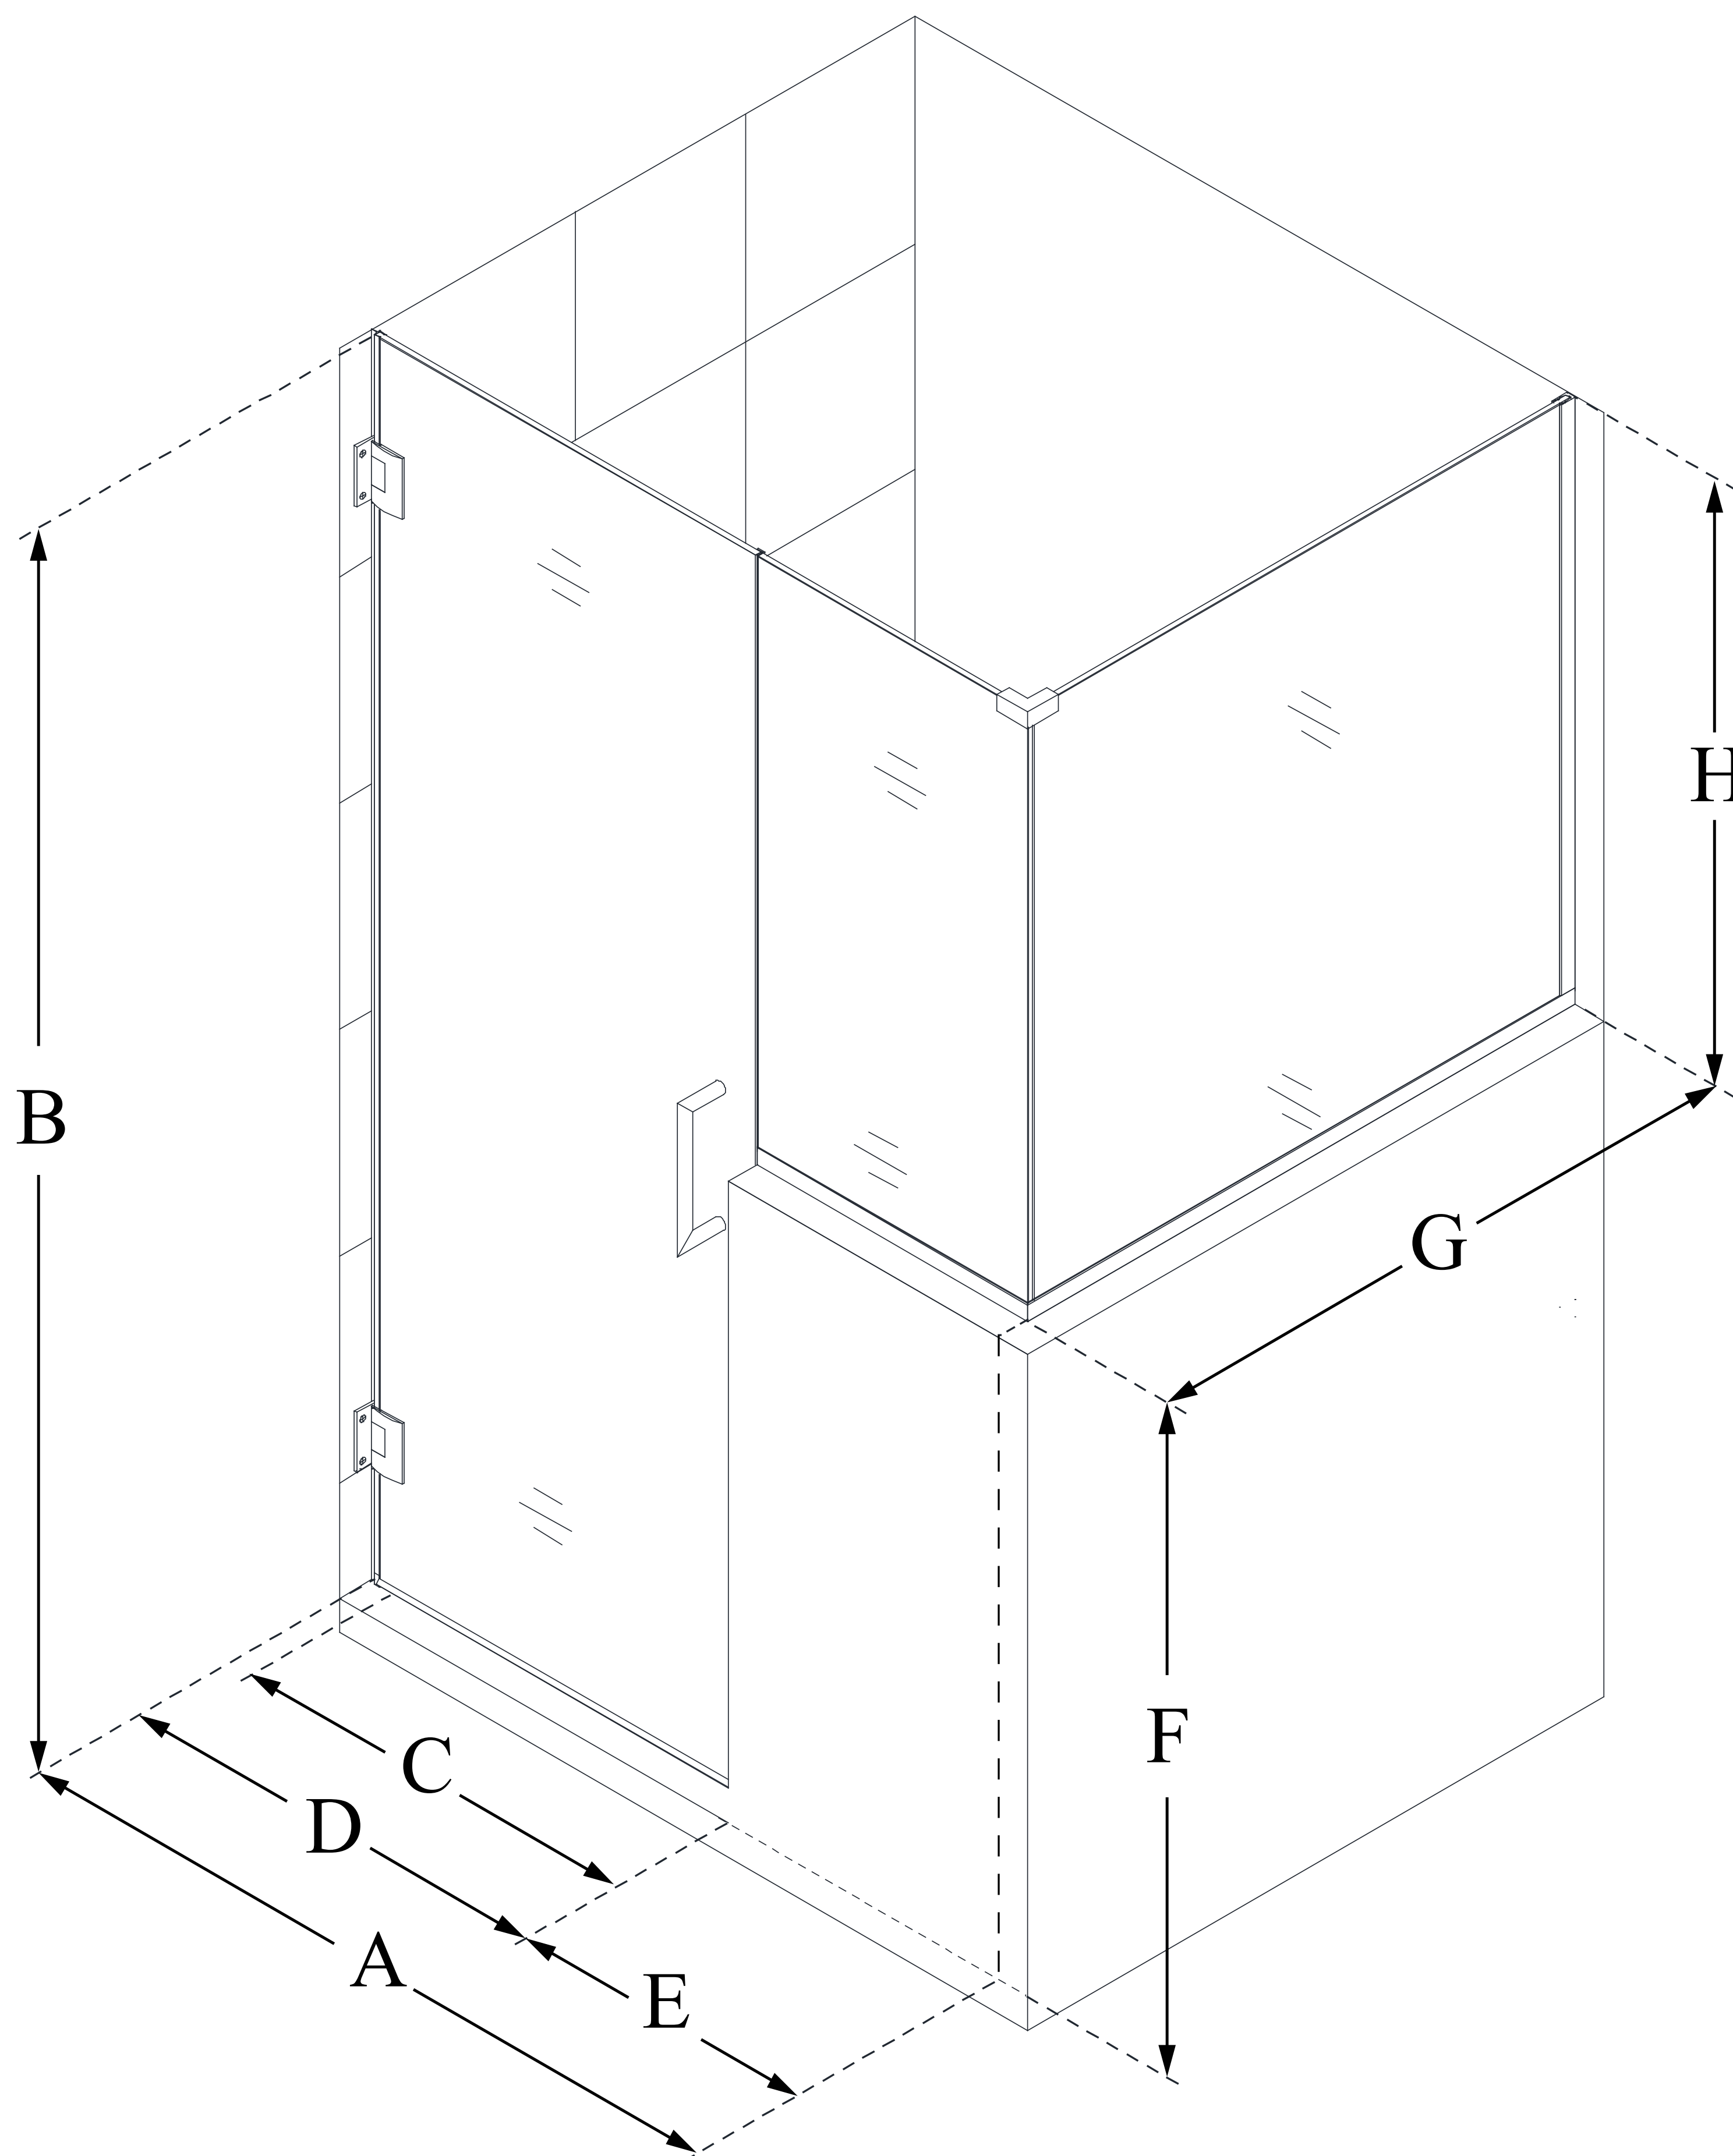

# UNIDOOR PLUS

DreamLine Unidoor Plus 59 in. W  
x 30 3/8 in. D x 72 in. H Frameless  
Hinged Shower Enclosure, Clear  
Glass

**SWING DOOR**

## CONFIGURATION DIMENSIONS:

**A: 59 in.**

MODEL WIDTH

**B: 72 in.**

MODEL HEIGHT

**C: 28 in.**

ACCESS WIDTH

**D: 29 in.**

DOOR WIDTH

**E: 30 in.**

INLINE BUTTRESS PANEL WIDTH

**F: 38 in.**

BUTTRESS WALL HEIGHT

**G: 30 3/8 in.**

RETURN BUTTRESS PANEL WIDTH

**H: 34 in.**

BUTTRESS GLASS HEIGHT

DreamLine reserves the right to update or modify the hardware or materials pictured without prior notice for the purpose of product improvement and customer satisfaction.