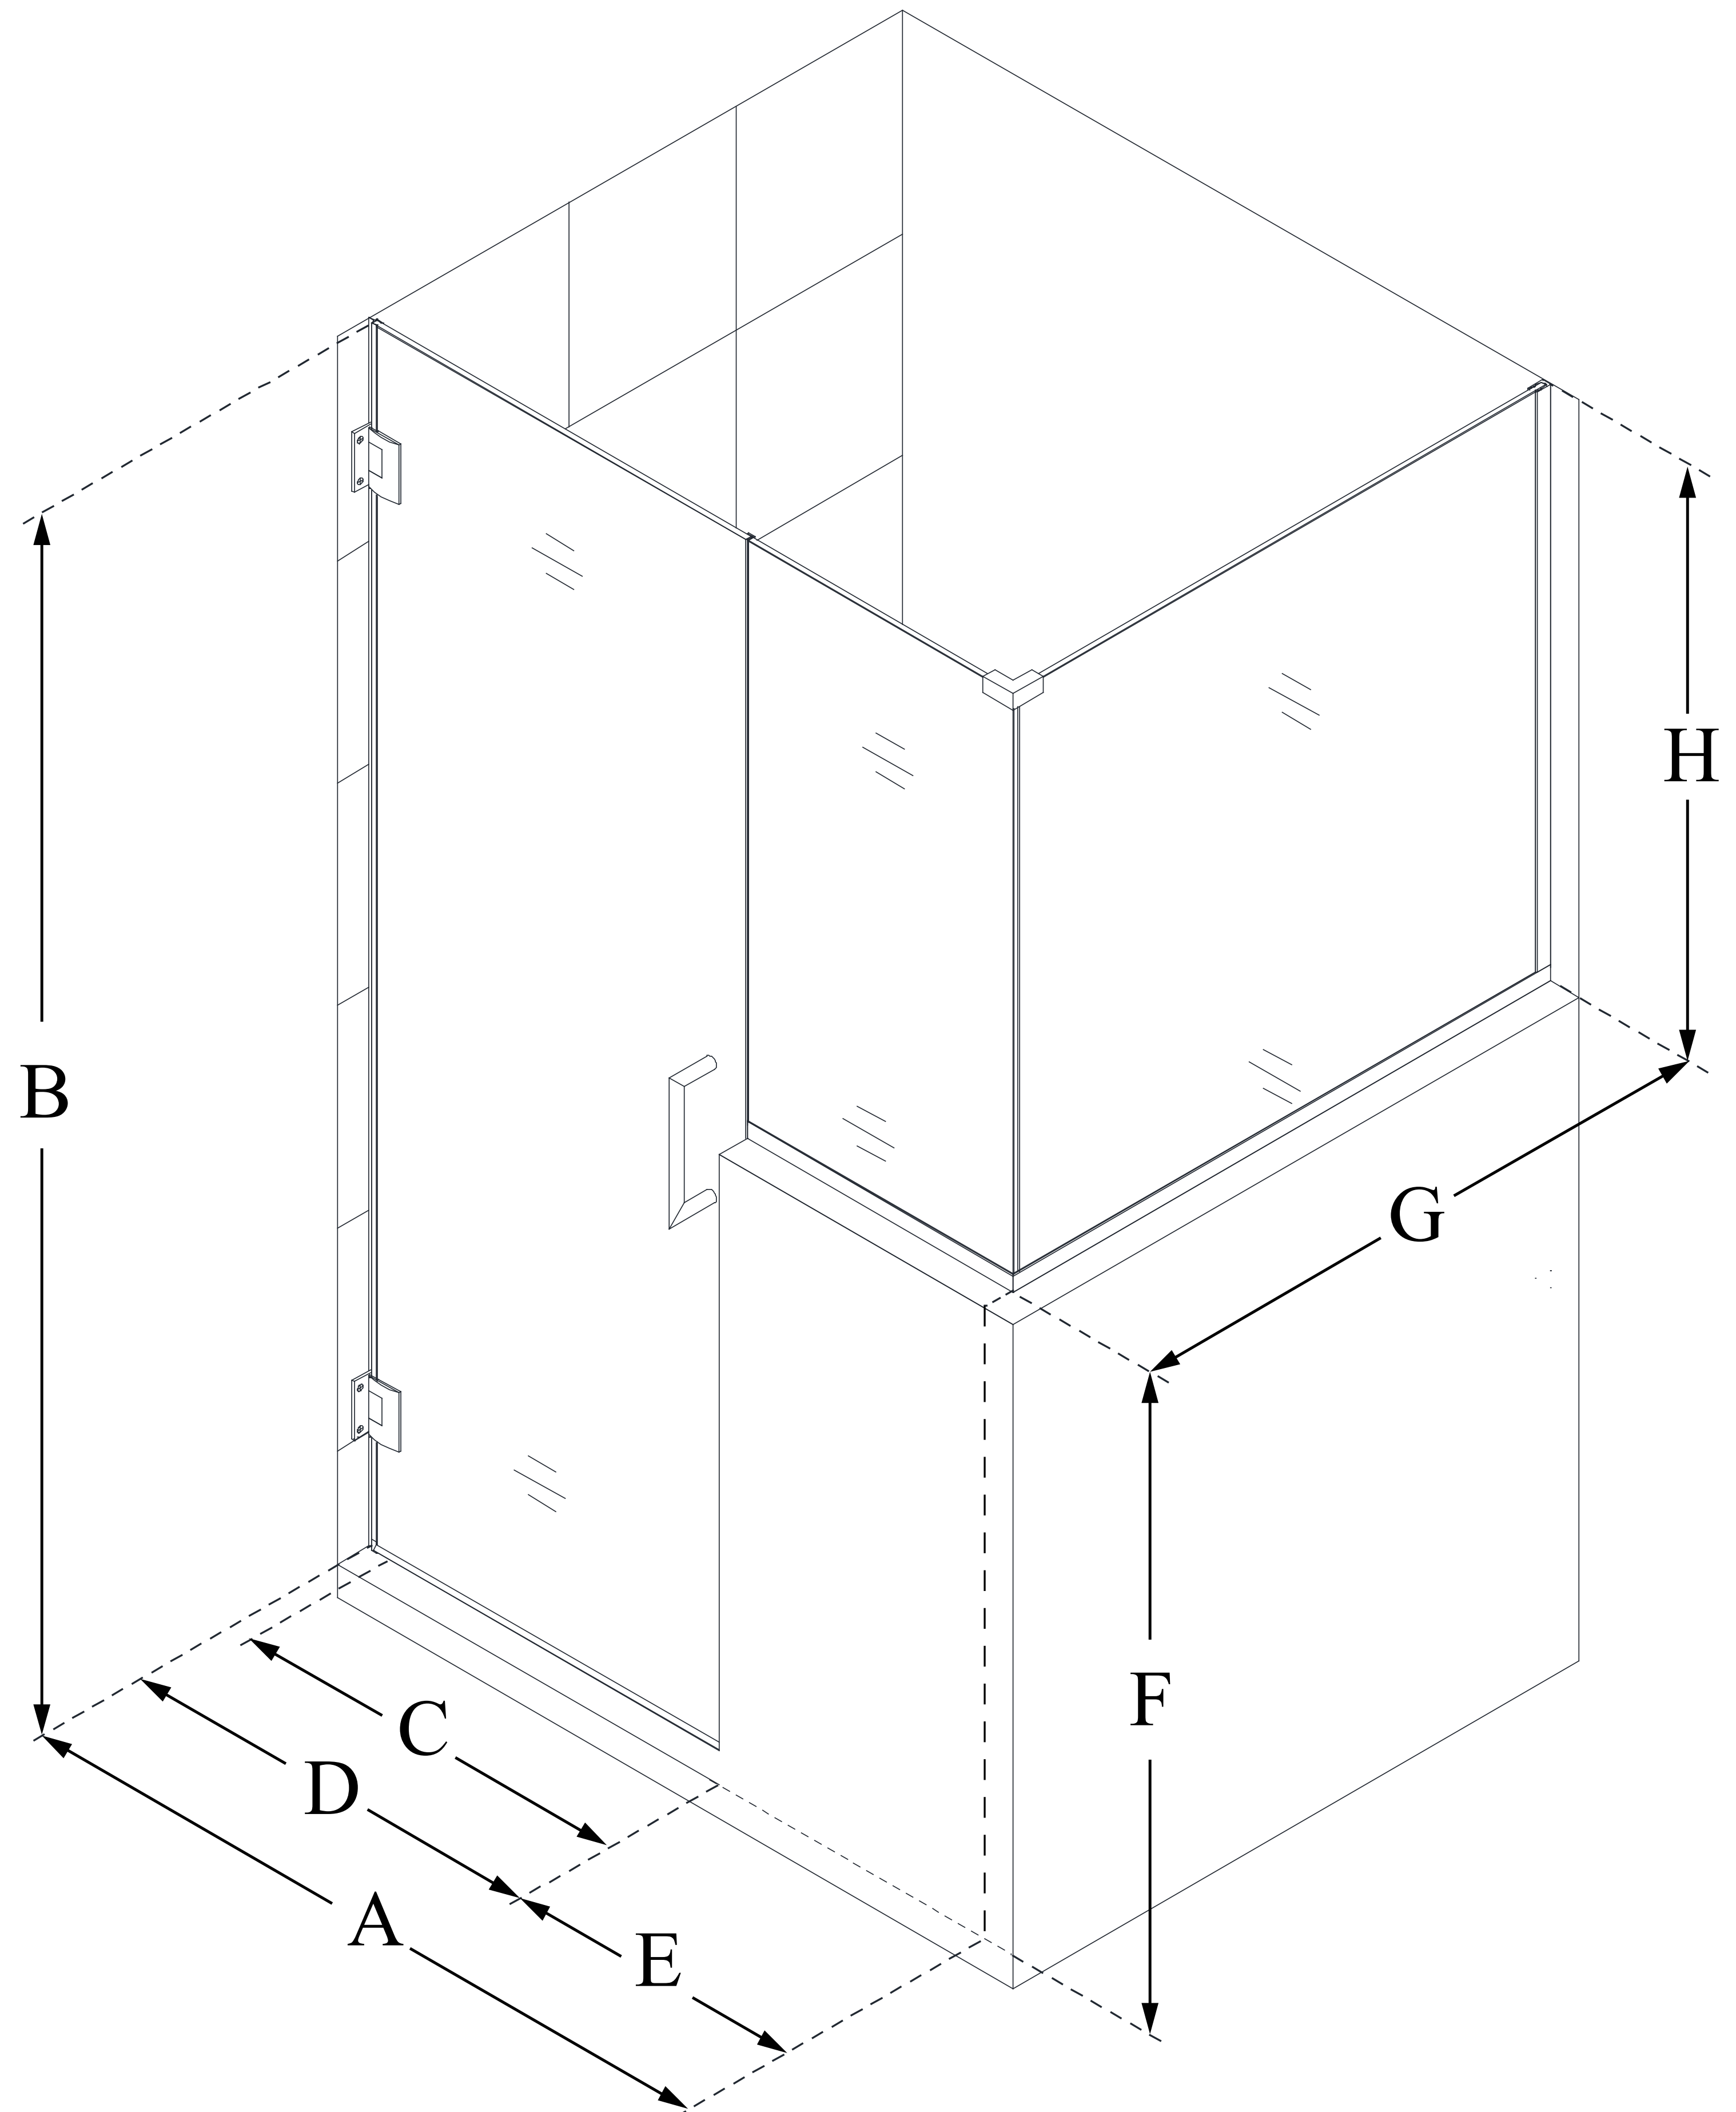

SHEN-2428303630

UNIDOOR PLUS

DreamLine Unidoor Plus 58 in. W
x 30 3/8 in. D x 72 in. H Frameless
Hinged Shower Enclosure, Clear
Glass

SWING DOOR

CONFIGURATION DIMENSIONS:

A: 58 in.

MODEL WIDTH

B: 72 in.

MODEL HEIGHT

C: 27 in.

ACCESS WIDTH

D: 28 in.

DOOR WIDTH

E: 30 in.

INLINE BUTTRESS PANEL WIDTH

F: 36 in.

BUTTRESS WALL HEIGHT

G: 30 3/8 in.

RETURN BUTTRESS PANEL WIDTH

H: 36 in.

BUTTRESS GLASS HEIGHT

DreamLine reserves the right to update or modify the hardware or materials pictured without prior notice for the purpose of product improvement and customer satisfaction.