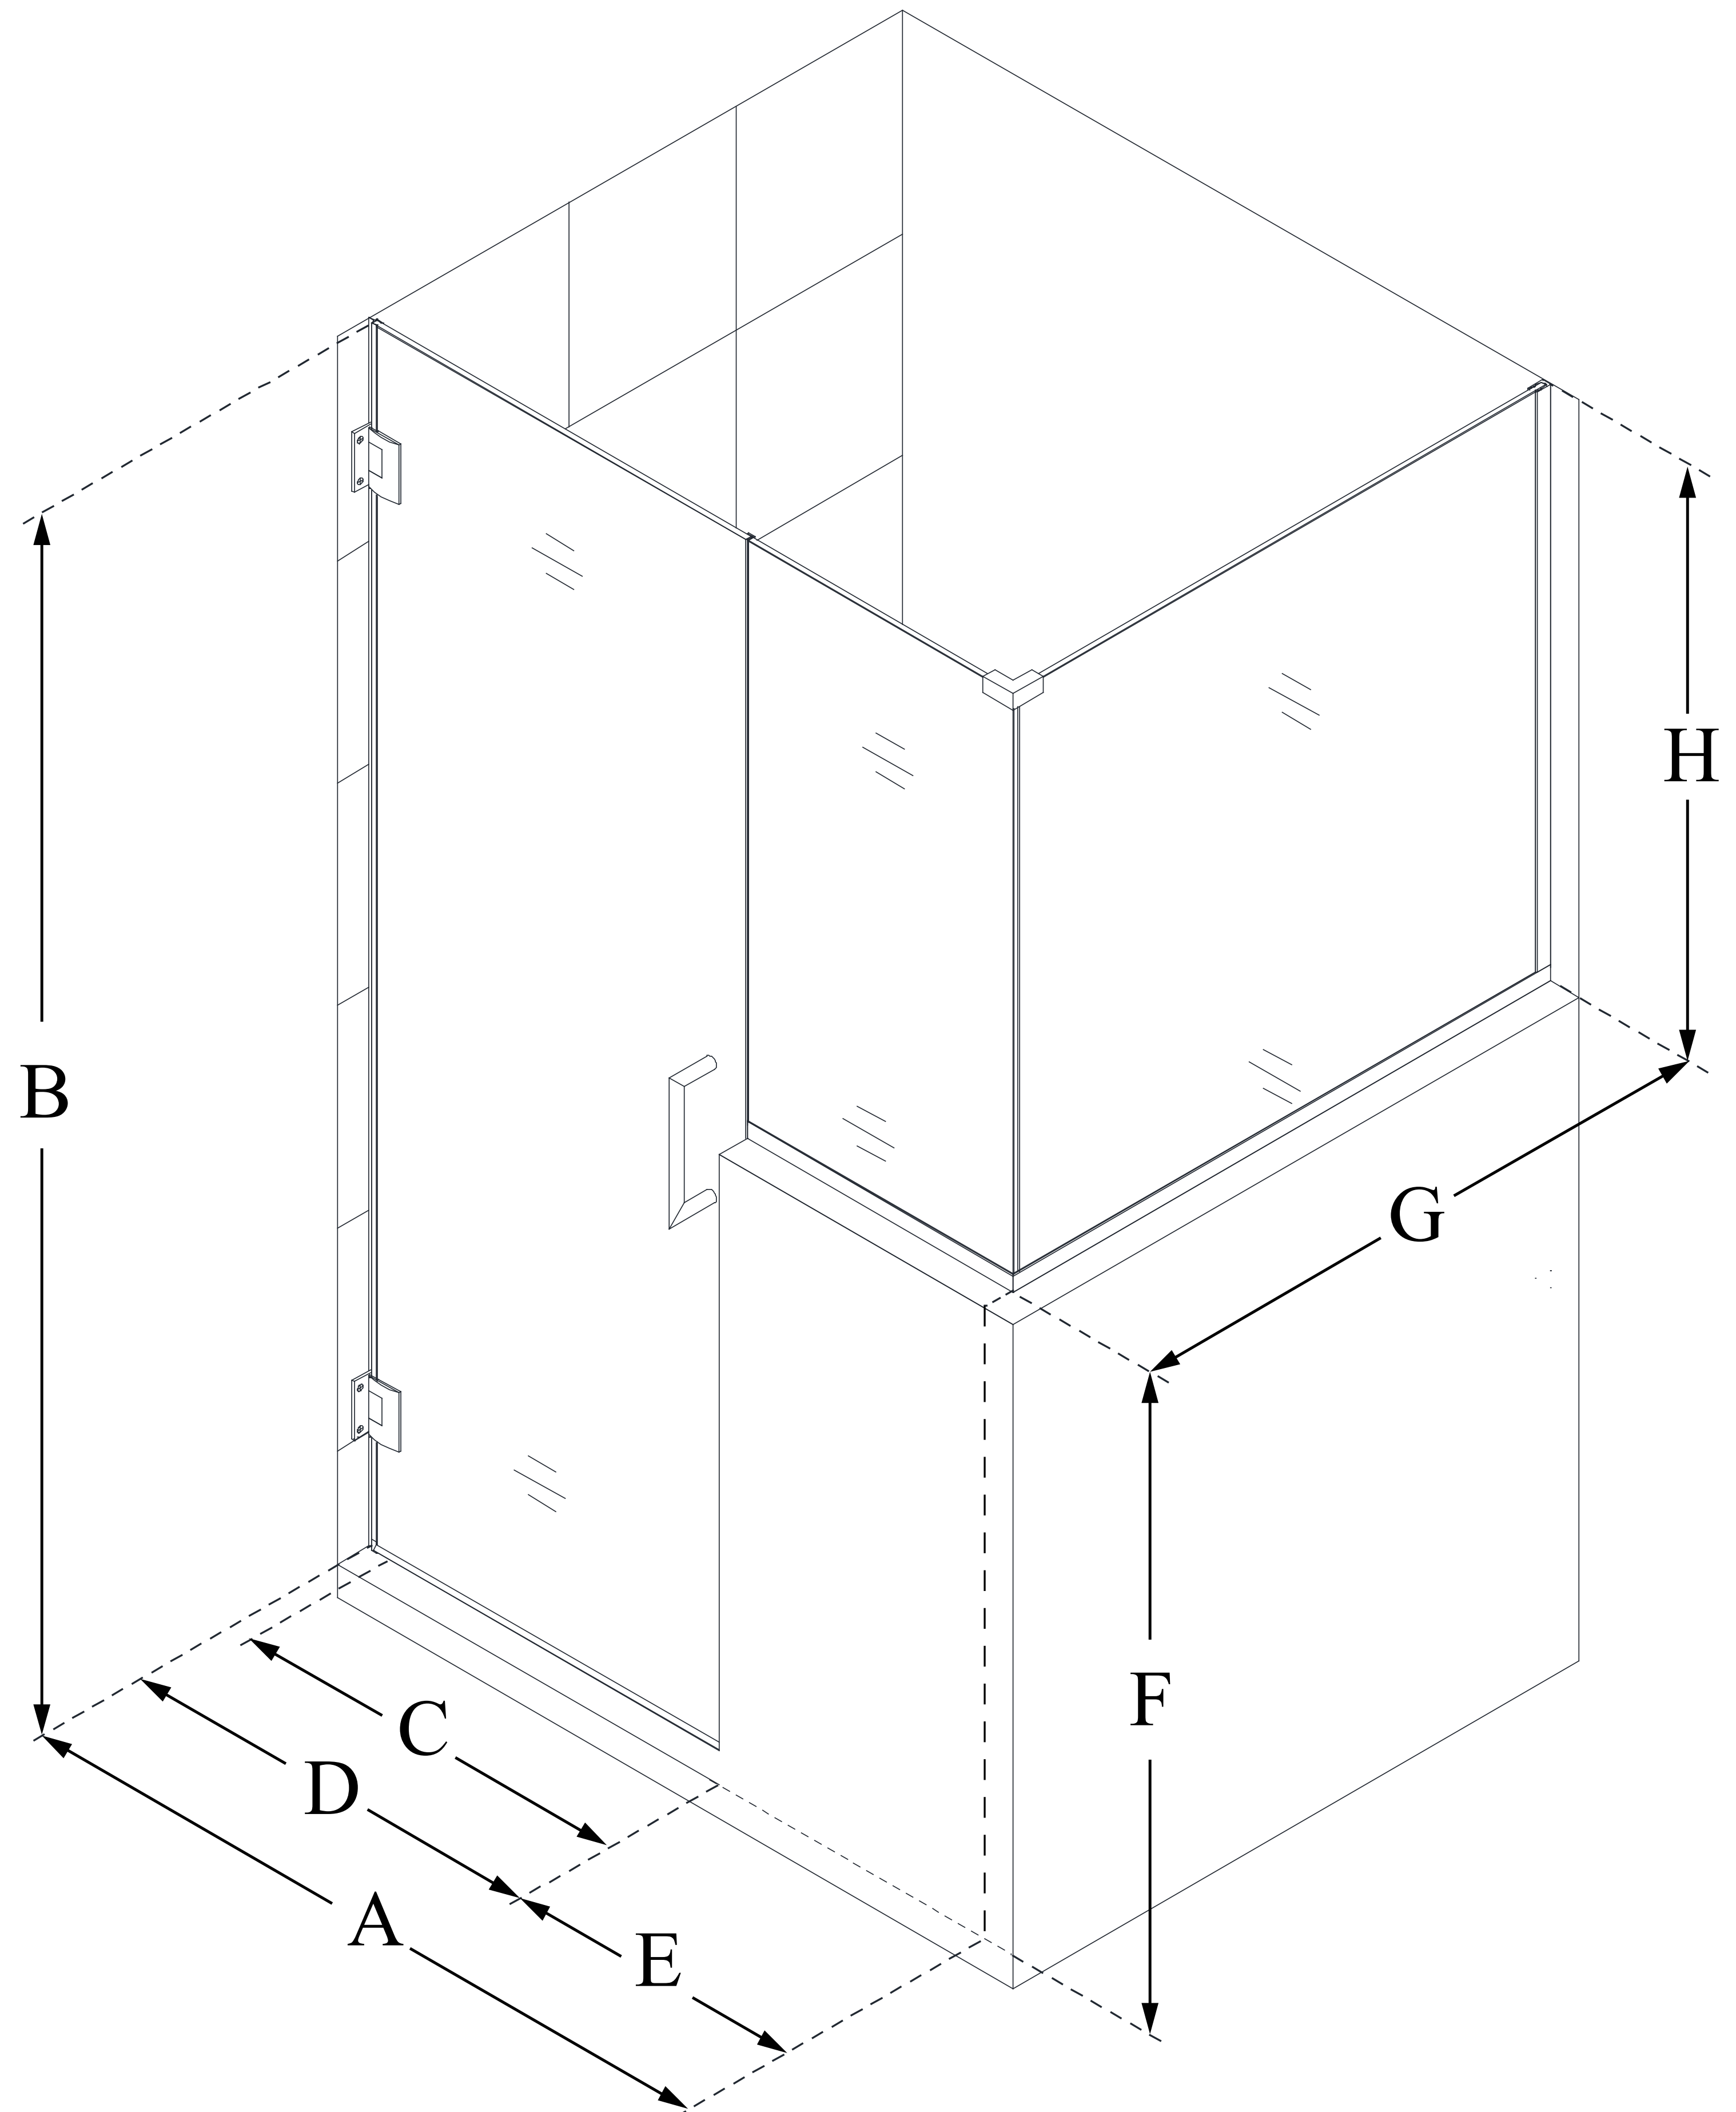

SHEN-2428303436

UNIDOOR PLUS

DreamLine Unidoor Plus 58 in. W
x 36 3/8 in. D x 72 in. H Frameless
Hinged Shower Enclosure, Clear
Glass

SWING DOOR

CONFIGURATION DIMENSIONS:

A: 58 in.

MODEL WIDTH

B: 72 in.

MODEL HEIGHT

C: 27 in.

ACCESS WIDTH

D: 28 in.

DOOR WIDTH

E: 30 in.

INLINE BUTTRESS PANEL WIDTH

F: 38 in.

BUTTRESS WALL HEIGHT

G: 36 3/8 in.

RETURN BUTTRESS PANEL WIDTH

H: 34 in.

BUTTRESS GLASS HEIGHT

DreamLine reserves the right to update or modify the hardware or materials pictured without prior notice for the purpose of product improvement and customer satisfaction.