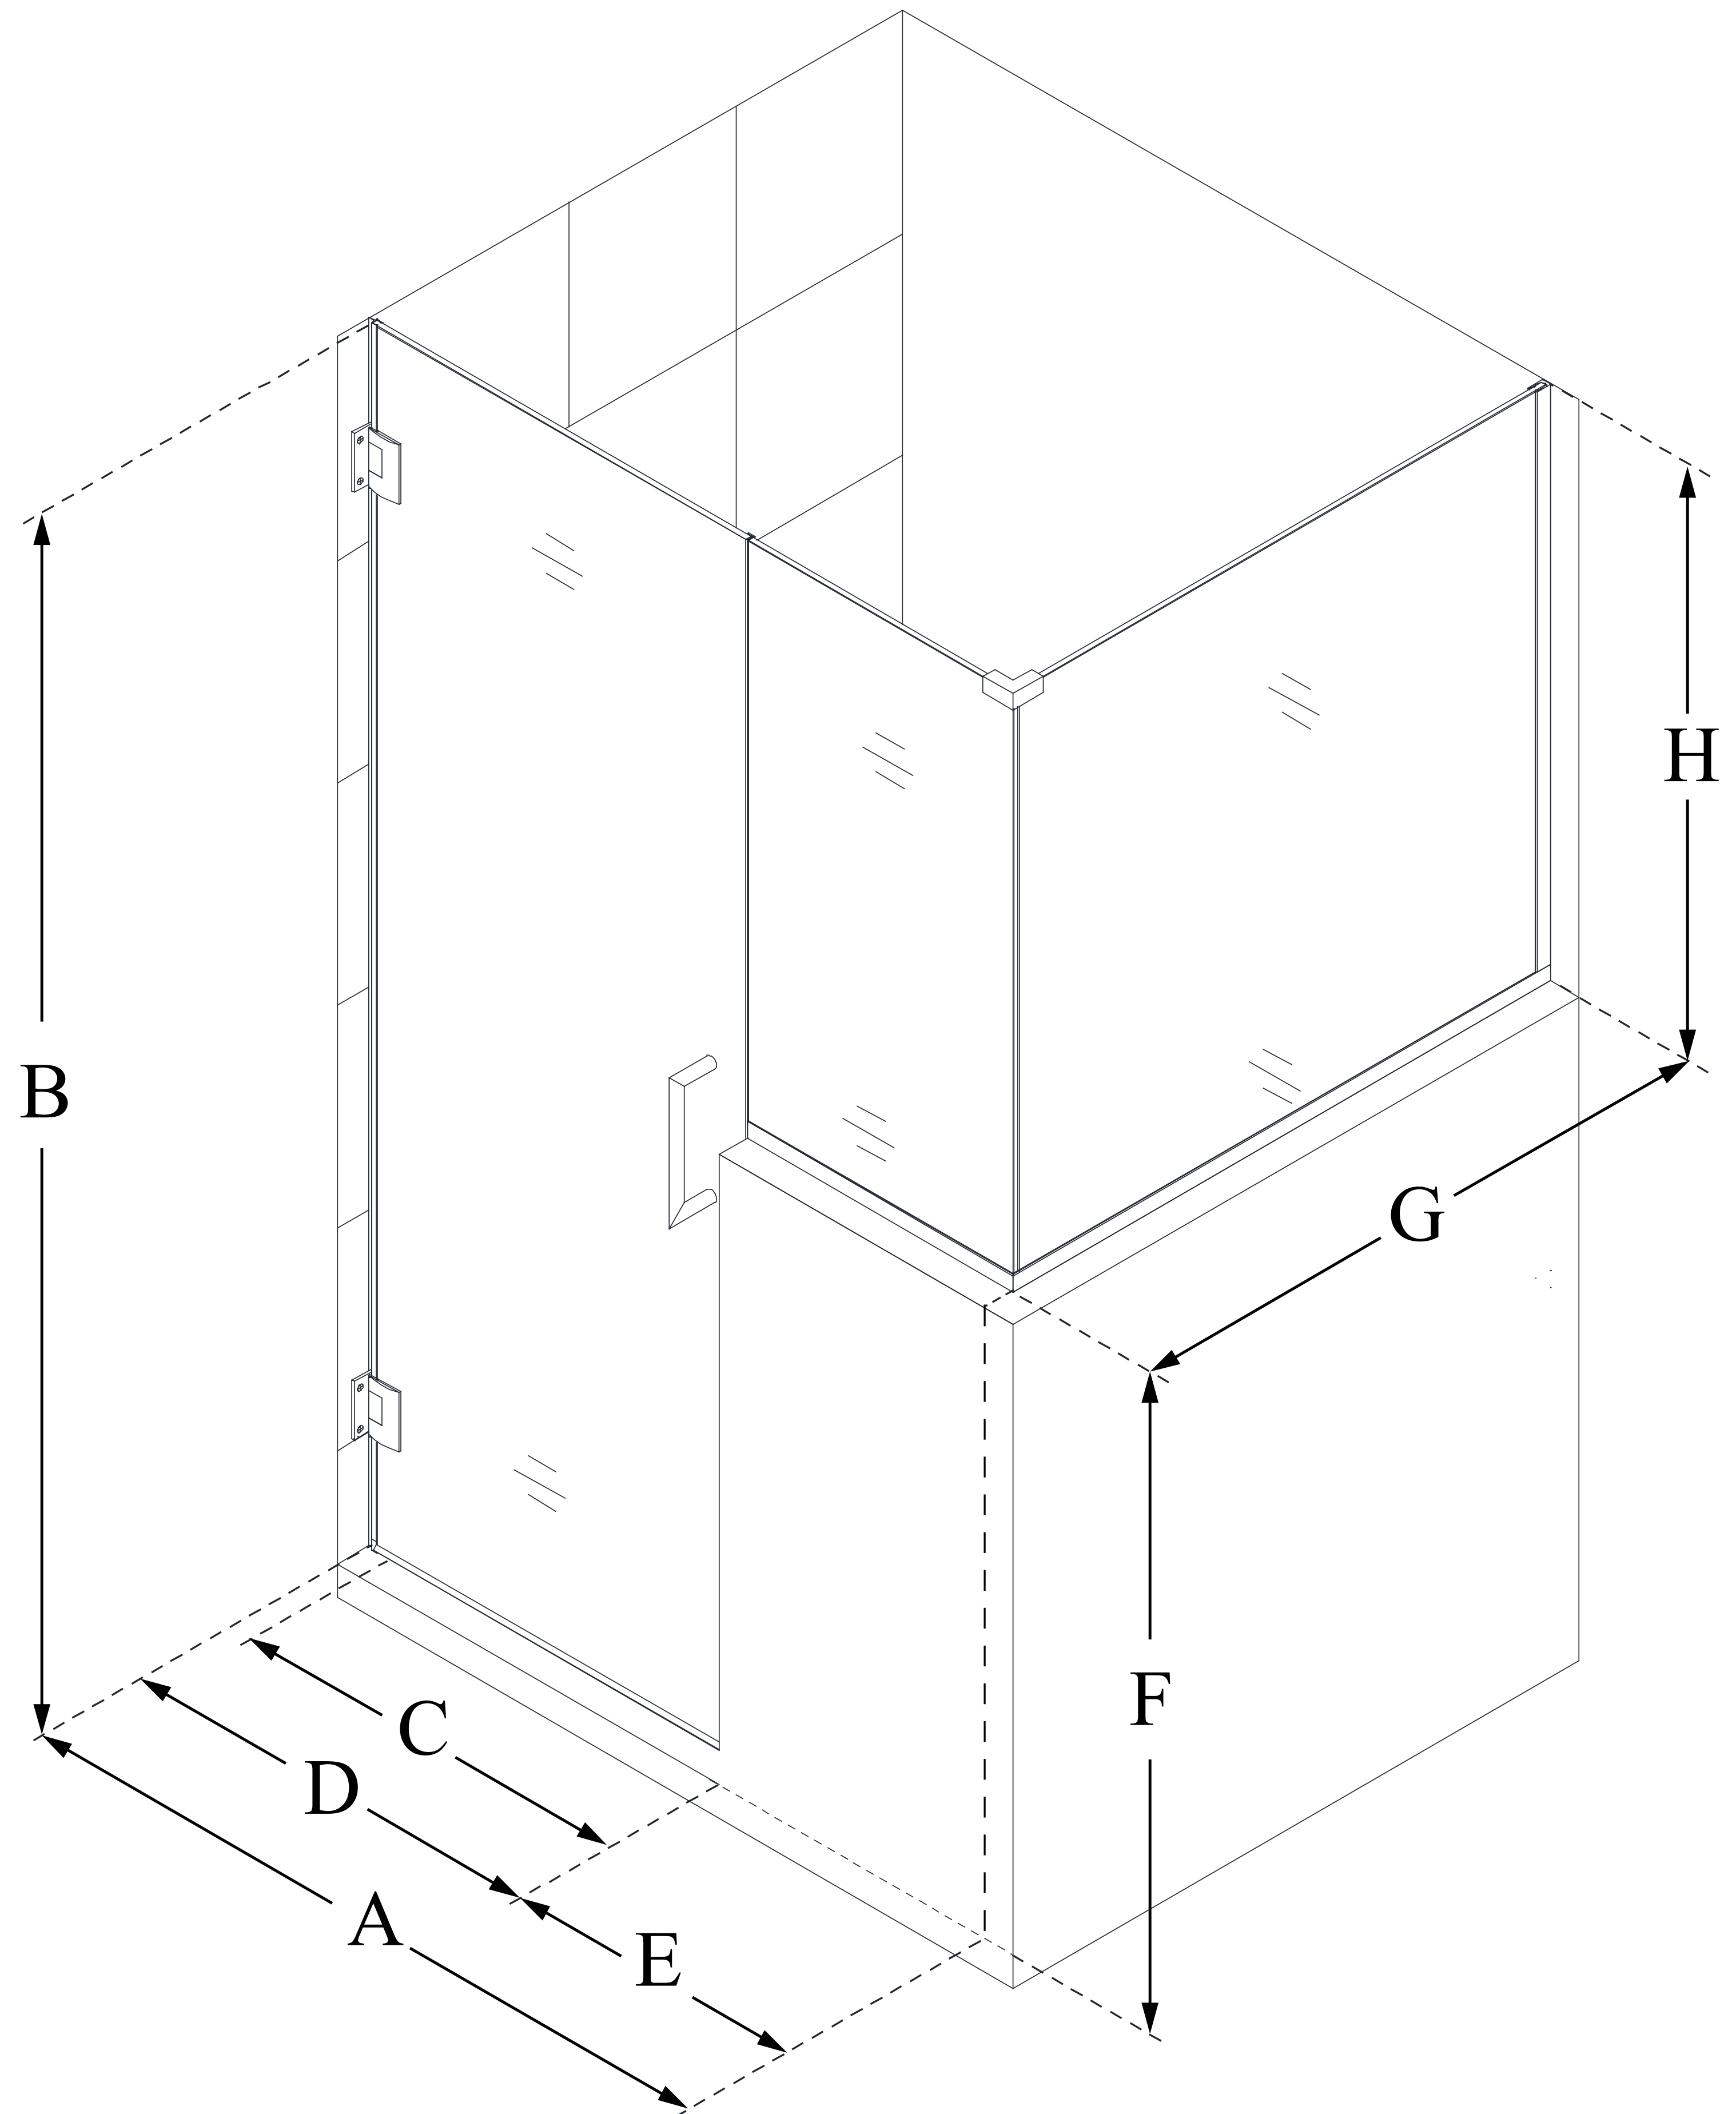

SHEN-2428303430

UNIDOOR PLUS

DreamLine Unidoor Plus 58 in. W
x 30 3/8 in. D x 72 in. H Frameless
Hinged Shower Enclosure, Clear
Glass

SWING DOOR

CONFIGURATION DIMENSIONS:

A: 58 in.

MODEL WIDTH

B: 72 in.

MODEL HEIGHT

C: 27 in.

ACCESS WIDTH

D: 28 in.

DOOR WIDTH

E: 30 in.

INLINE BUTTRESS PANEL WIDTH

F: 38 in.

BUTTRESS WALL HEIGHT

G: 30 3/8 in.

RETURN BUTTRESS PANEL WIDTH

H: 34 in.

BUTTRESS GLASS HEIGHT

DreamLine reserves the right to update or modify the hardware or materials pictured without prior notice for the purpose of product improvement and customer satisfaction.