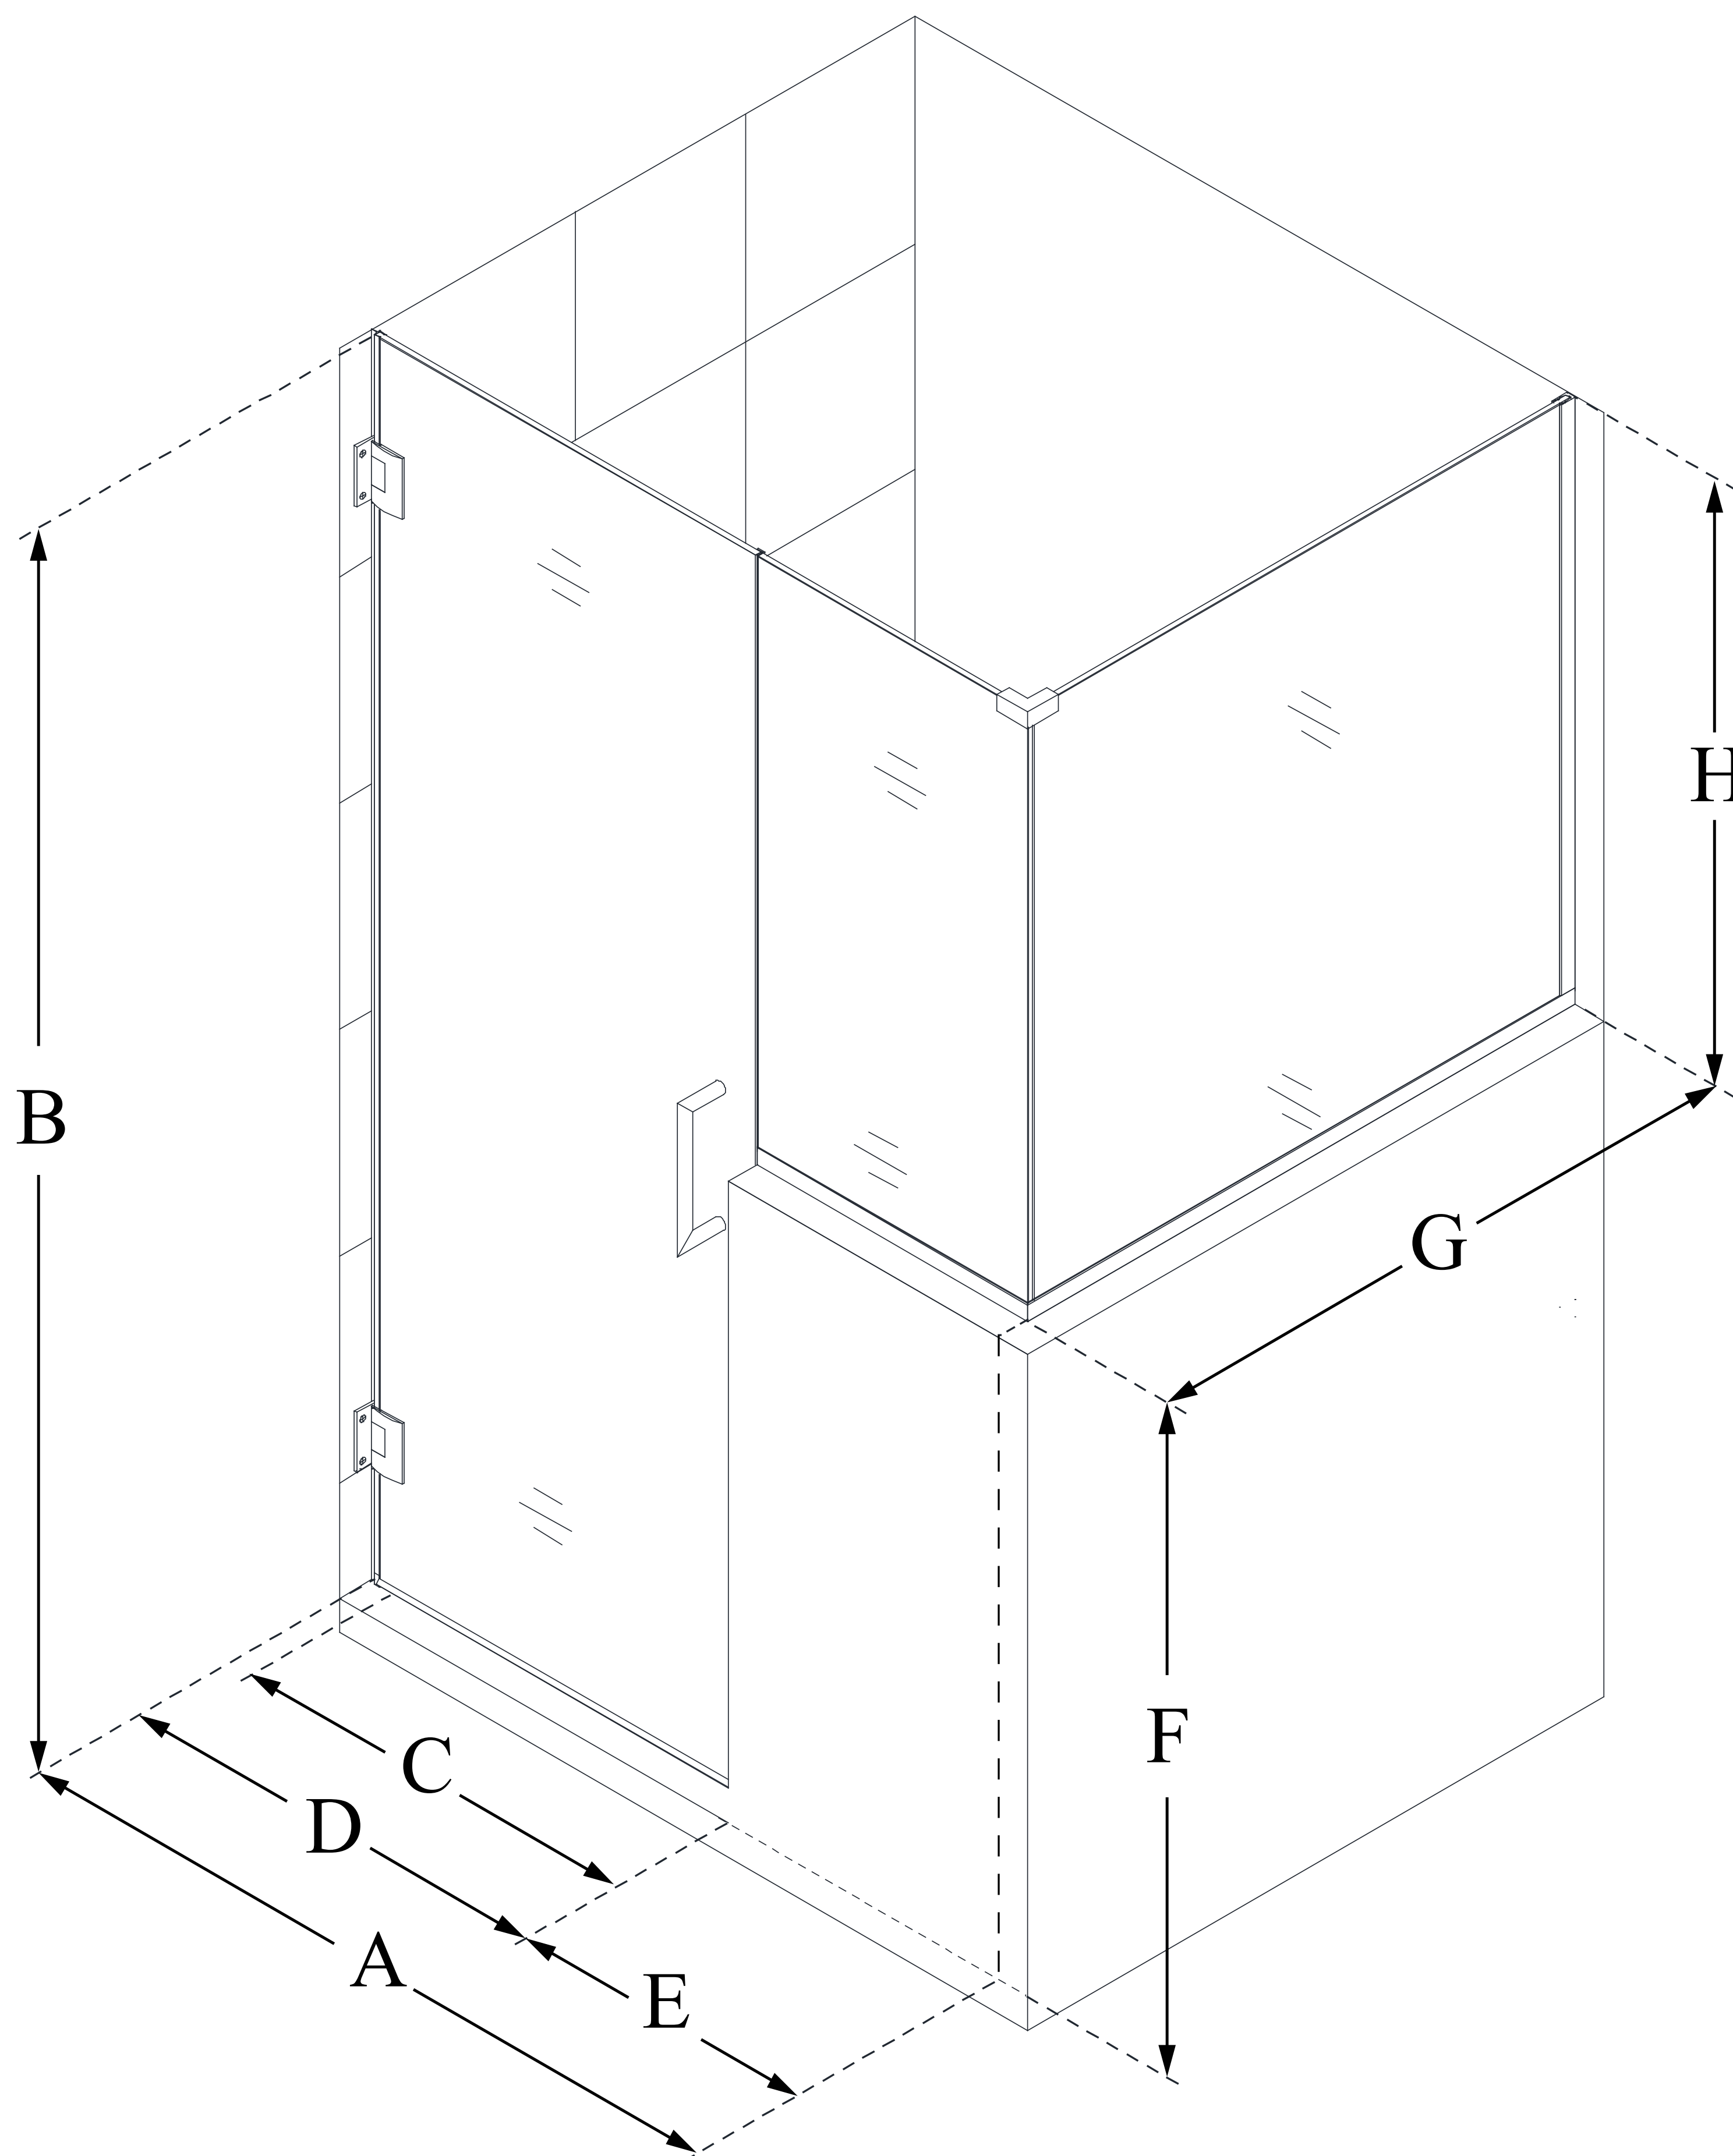

# UNIDOOR PLUS

DreamLine Unidoor Plus 57 in. W  
x 36 3/8 in. D x 72 in. H Frameless  
Hinged Shower Enclosure, Clear  
Glass

**SWING DOOR**

## CONFIGURATION DIMENSIONS:

**A: 57 in.**

MODEL WIDTH

**B: 72 in.**

MODEL HEIGHT

**C: 26 in.**

ACCESS WIDTH

**D: 27 in.**

DOOR WIDTH

**E: 30 in.**

INLINE BUTTRESS PANEL WIDTH

**F: 36 in.**

BUTTRESS WALL HEIGHT

**G: 36 3/8 in.**

RETURN BUTTRESS PANEL WIDTH

**H: 36 in.**

BUTTRESS GLASS HEIGHT

DreamLine reserves the right to update or modify the hardware or materials pictured without prior notice for the purpose of product improvement and customer satisfaction.