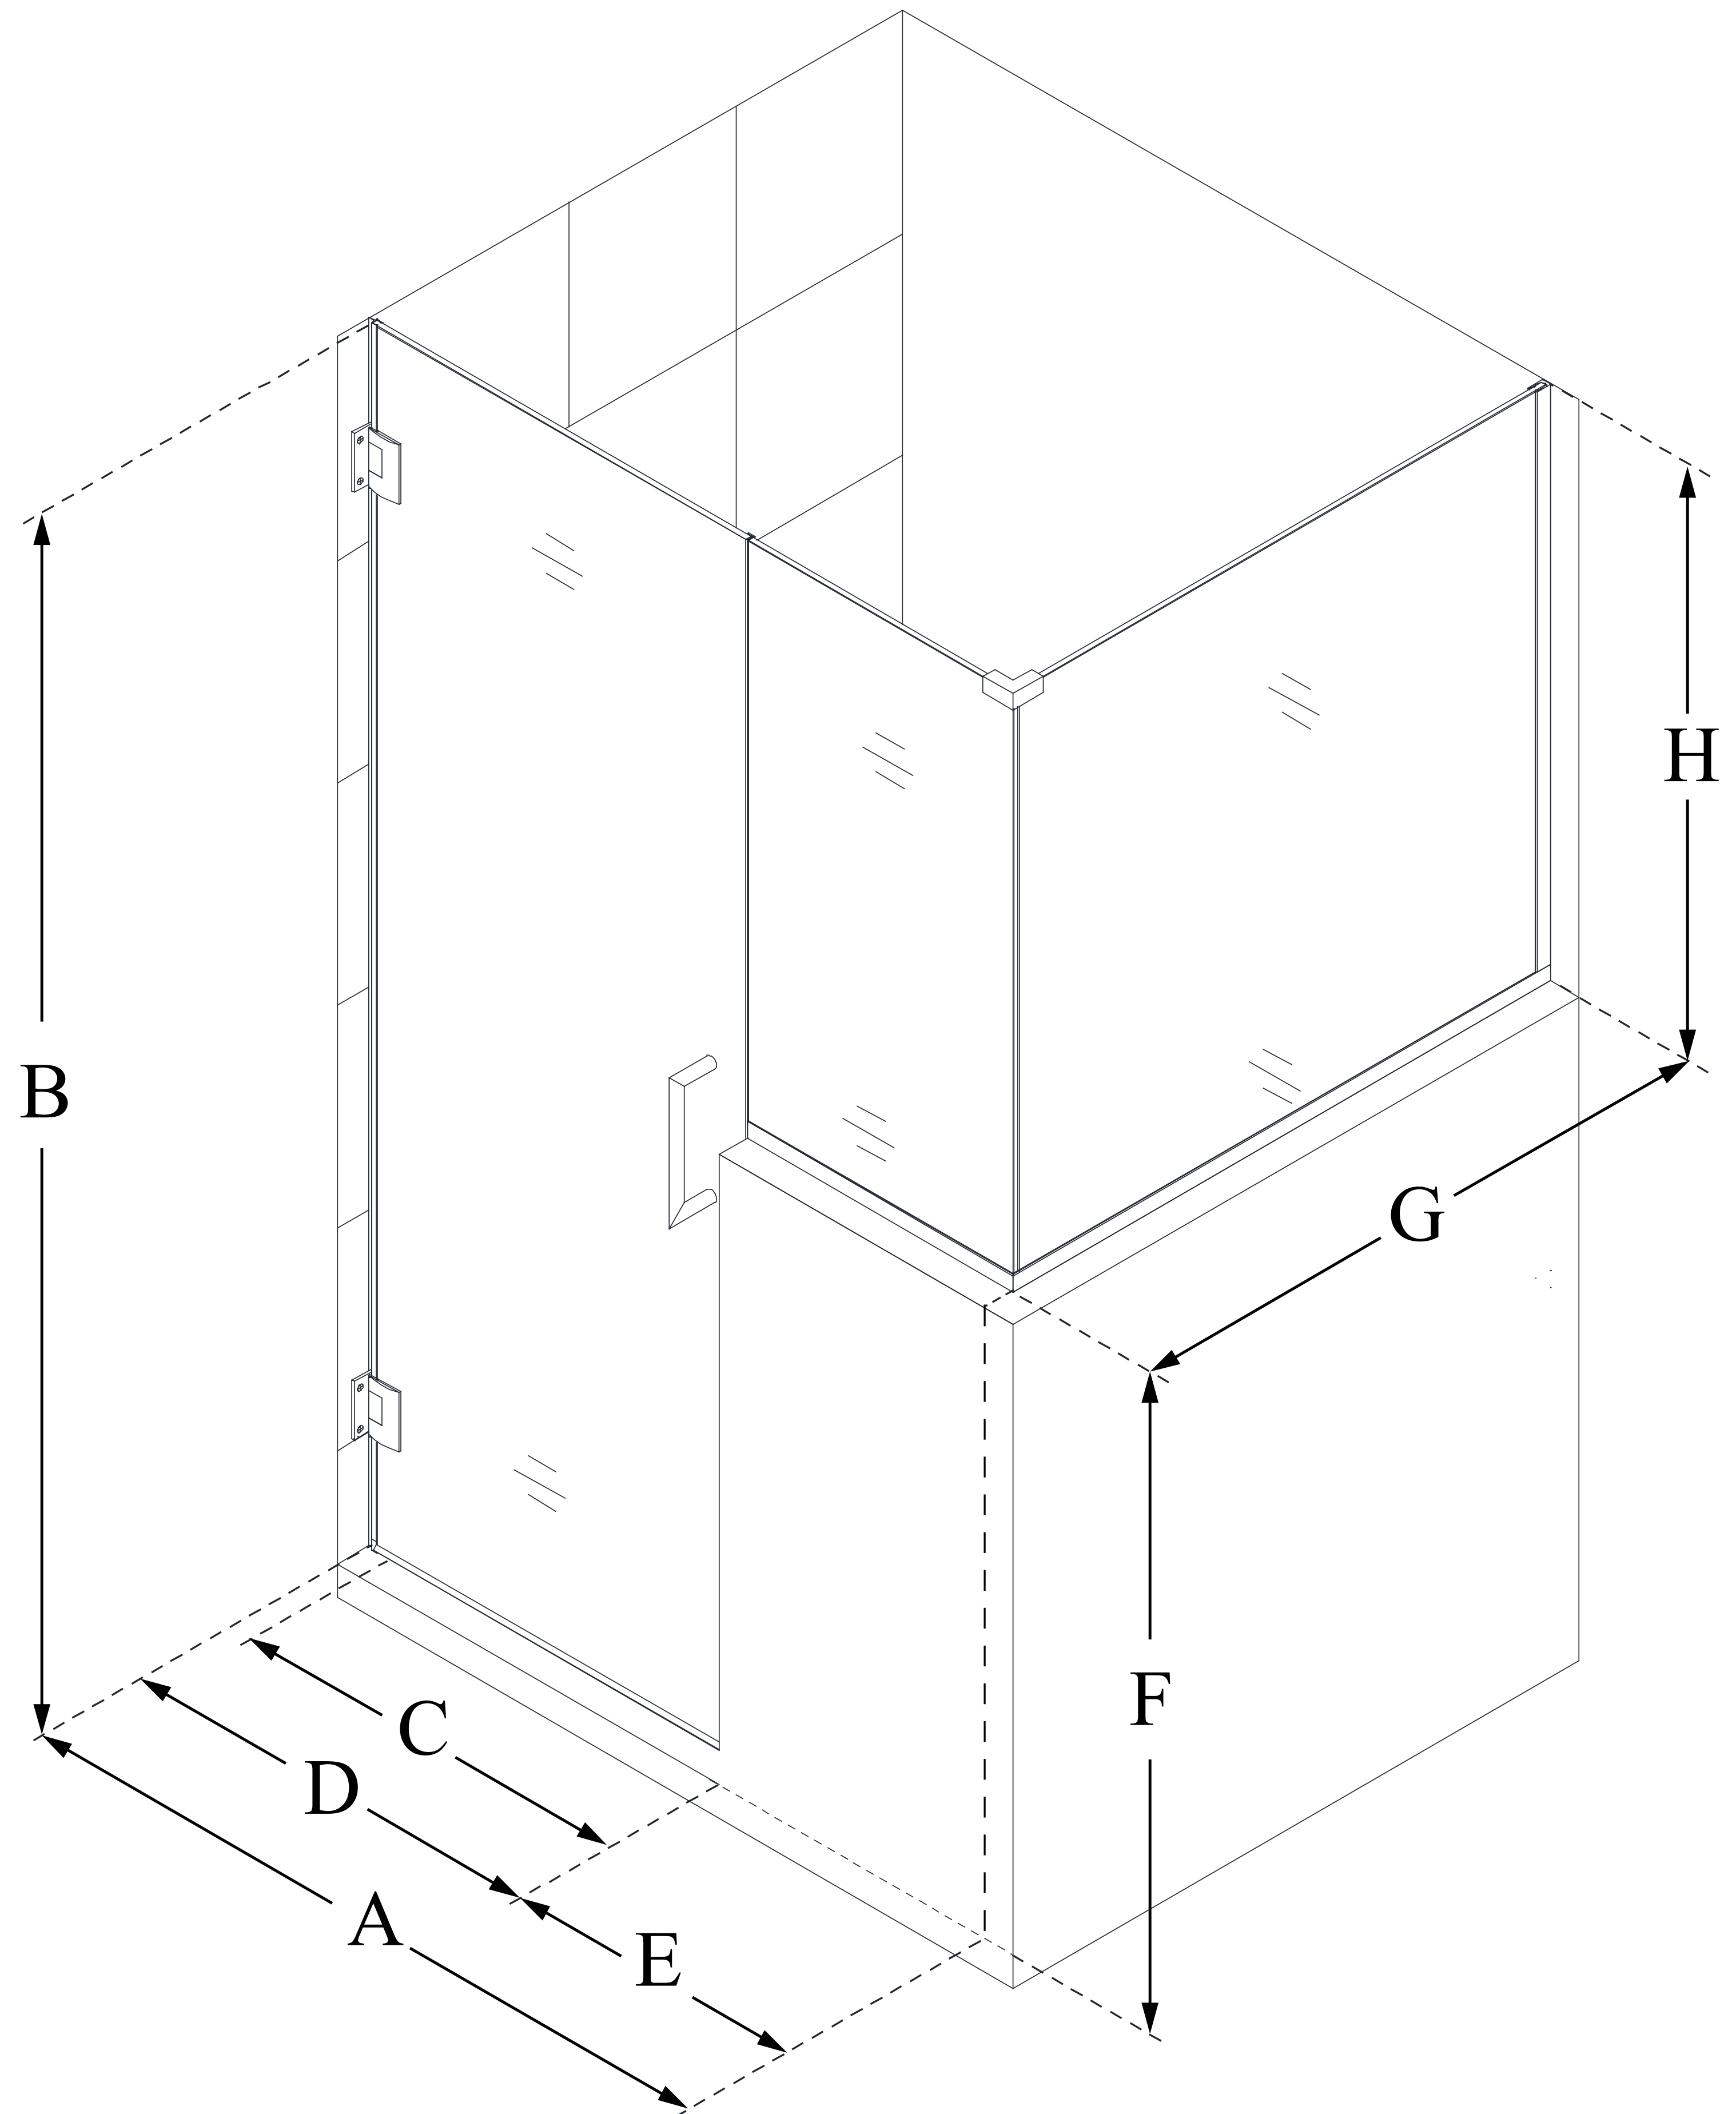

SHEN-2427303630

UNIDOOR PLUS

DreamLine Unidoor Plus 57 in. W
x 30 3/8 in. D x 72 in. H Frameless
Hinged Shower Enclosure, Clear
Glass

SWING DOOR

CONFIGURATION DIMENSIONS:

A: 57 in.

MODEL WIDTH

B: 72 in.

MODEL HEIGHT

C: 26 in.

ACCESS WIDTH

D: 27 in.

DOOR WIDTH

E: 30 in.

INLINE BUTTRESS PANEL WIDTH

F: 36 in.

BUTTRESS WALL HEIGHT

G: 30 3/8 in.

RETURN BUTTRESS PANEL WIDTH

H: 36 in.

BUTTRESS GLASS HEIGHT

DreamLine reserves the right to update or modify the hardware or materials pictured without prior notice for the purpose of product improvement and customer satisfaction.