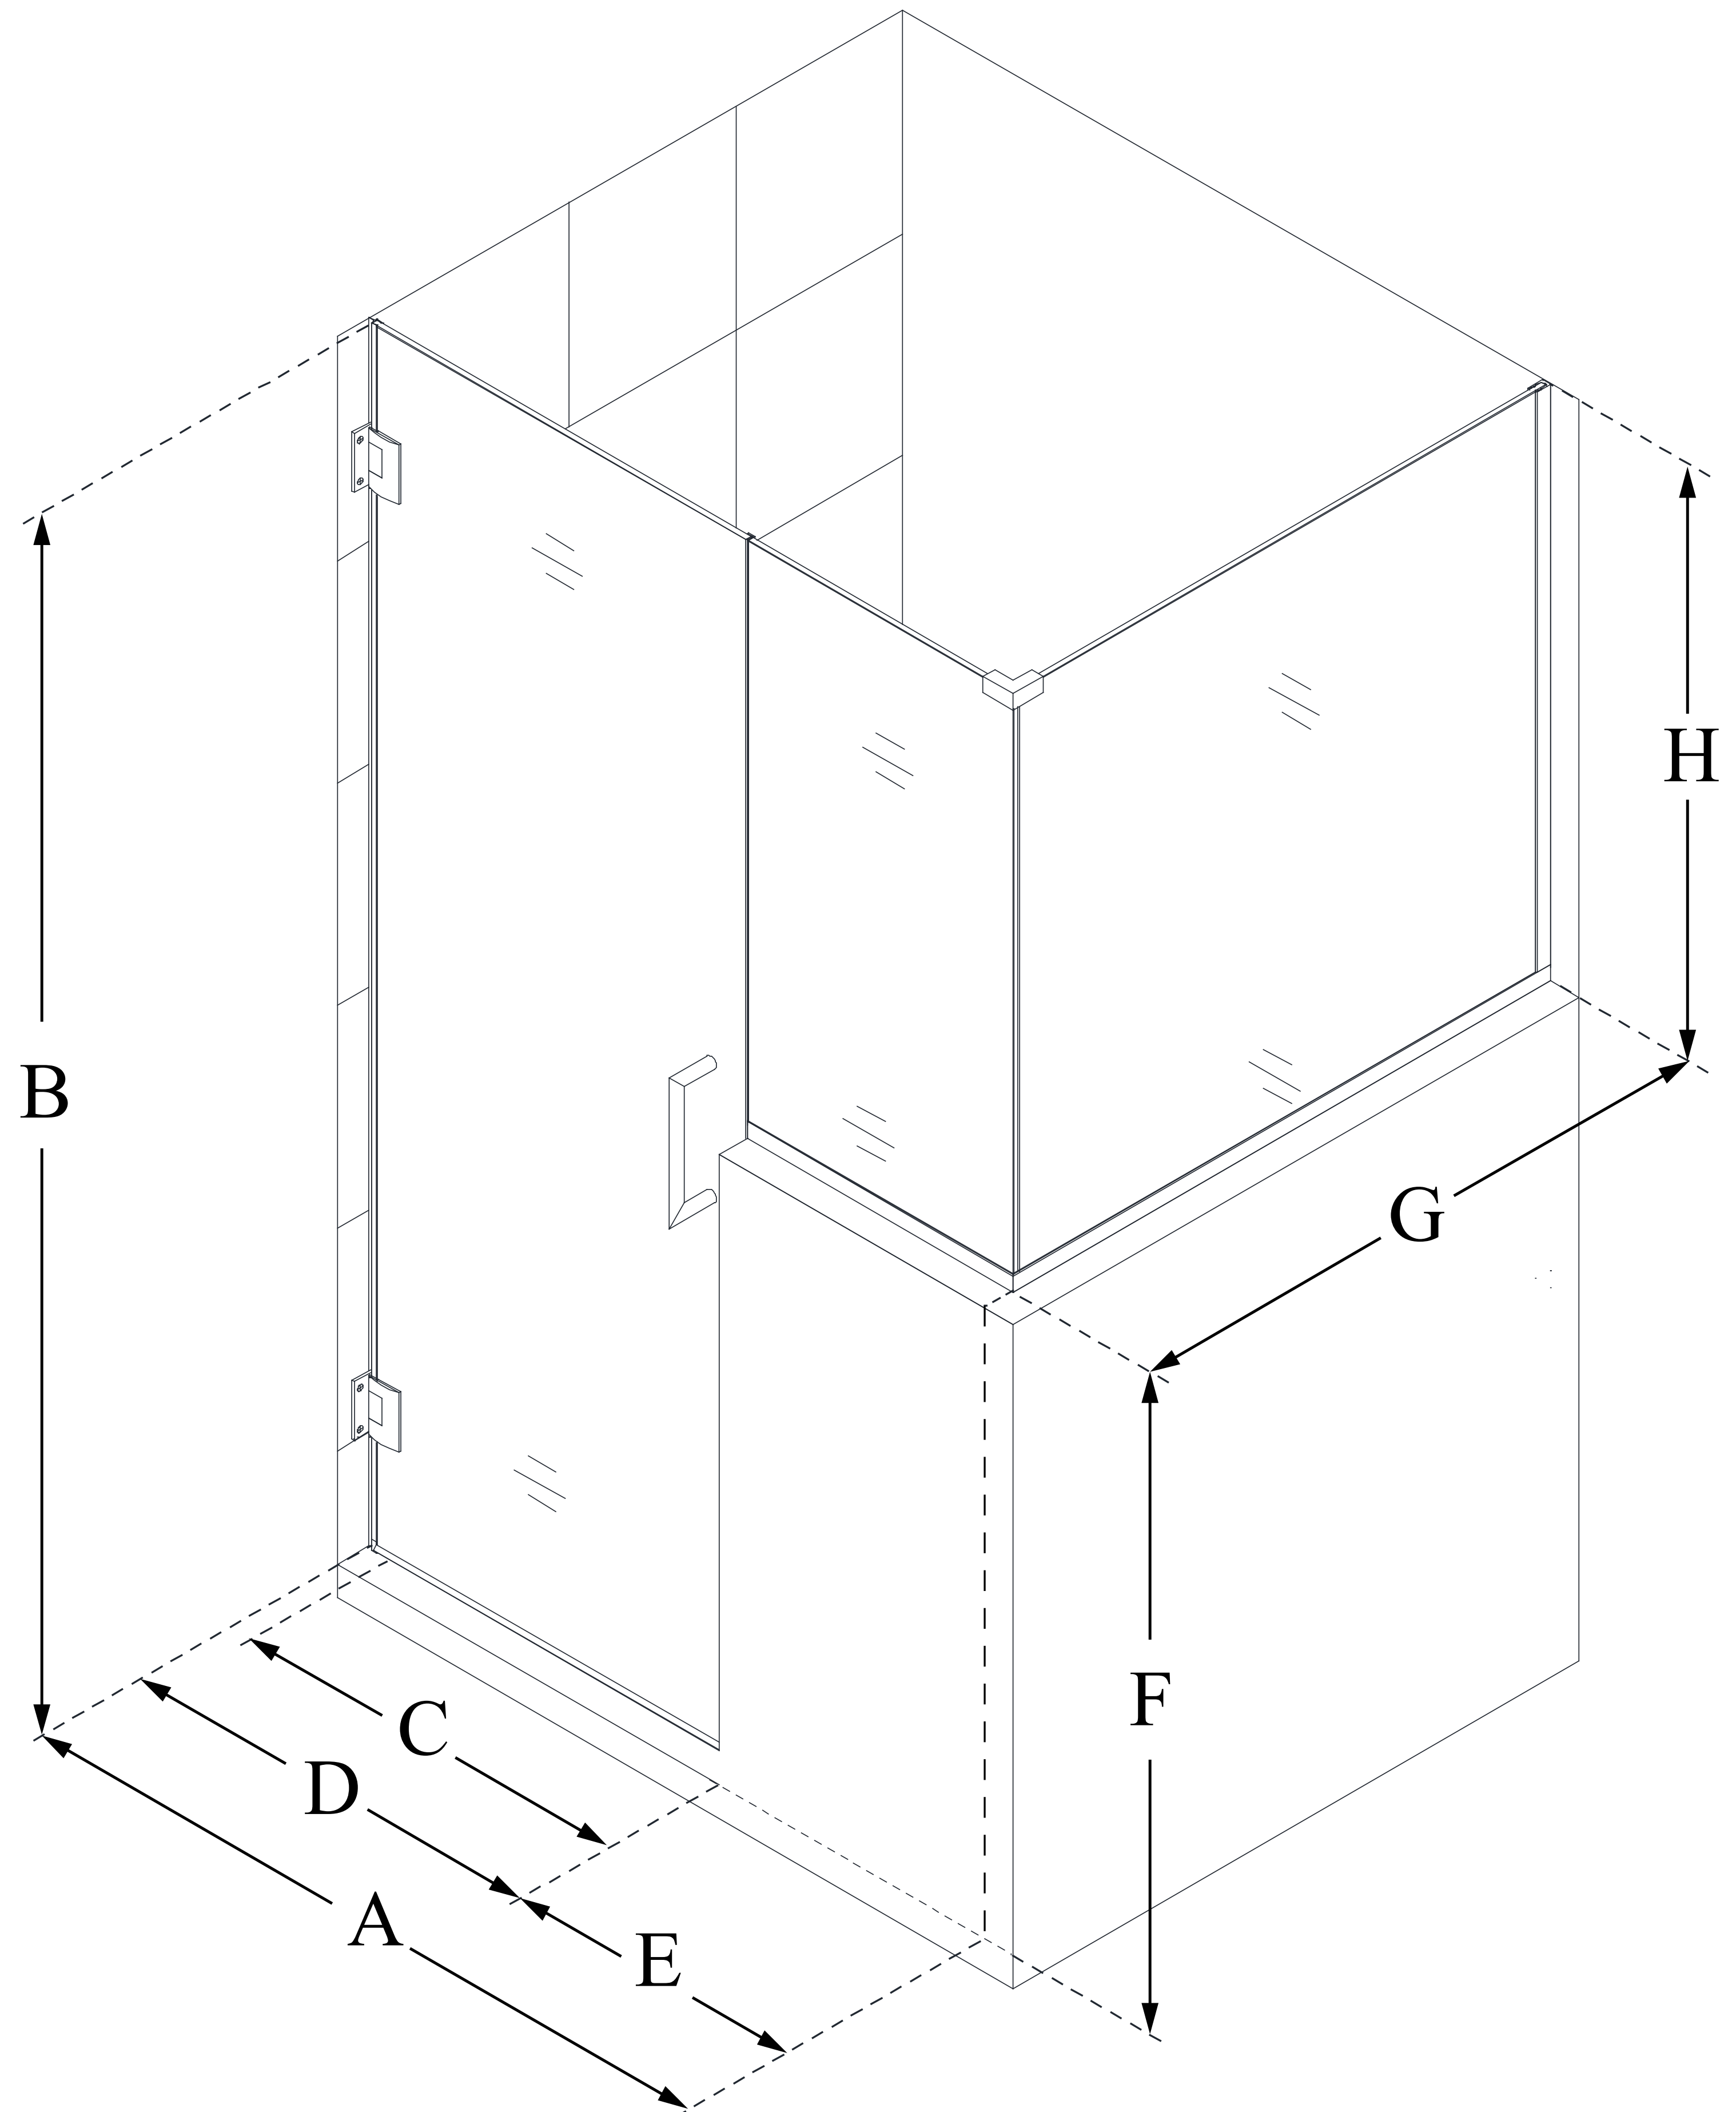

SHEN-2427303436

UNIDOOR PLUS

DreamLine Unidoor Plus 57 in. W
x 36 3/8 in. D x 72 in. H Frameless
Hinged Shower Enclosure, Clear
Glass

SWING DOOR

CONFIGURATION DIMENSIONS:

A: 57 in.

MODEL WIDTH

B: 72 in.

MODEL HEIGHT

C: 26 in.

ACCESS WIDTH

D: 27 in.

DOOR WIDTH

E: 30 in.

INLINE BUTTRESS PANEL WIDTH

F: 38 in.

BUTTRESS WALL HEIGHT

G: 36 3/8 in.

RETURN BUTTRESS PANEL WIDTH

H: 34 in.

BUTTRESS GLASS HEIGHT

DreamLine reserves the right to update or modify the hardware or materials pictured without prior notice for the purpose of product improvement and customer satisfaction.