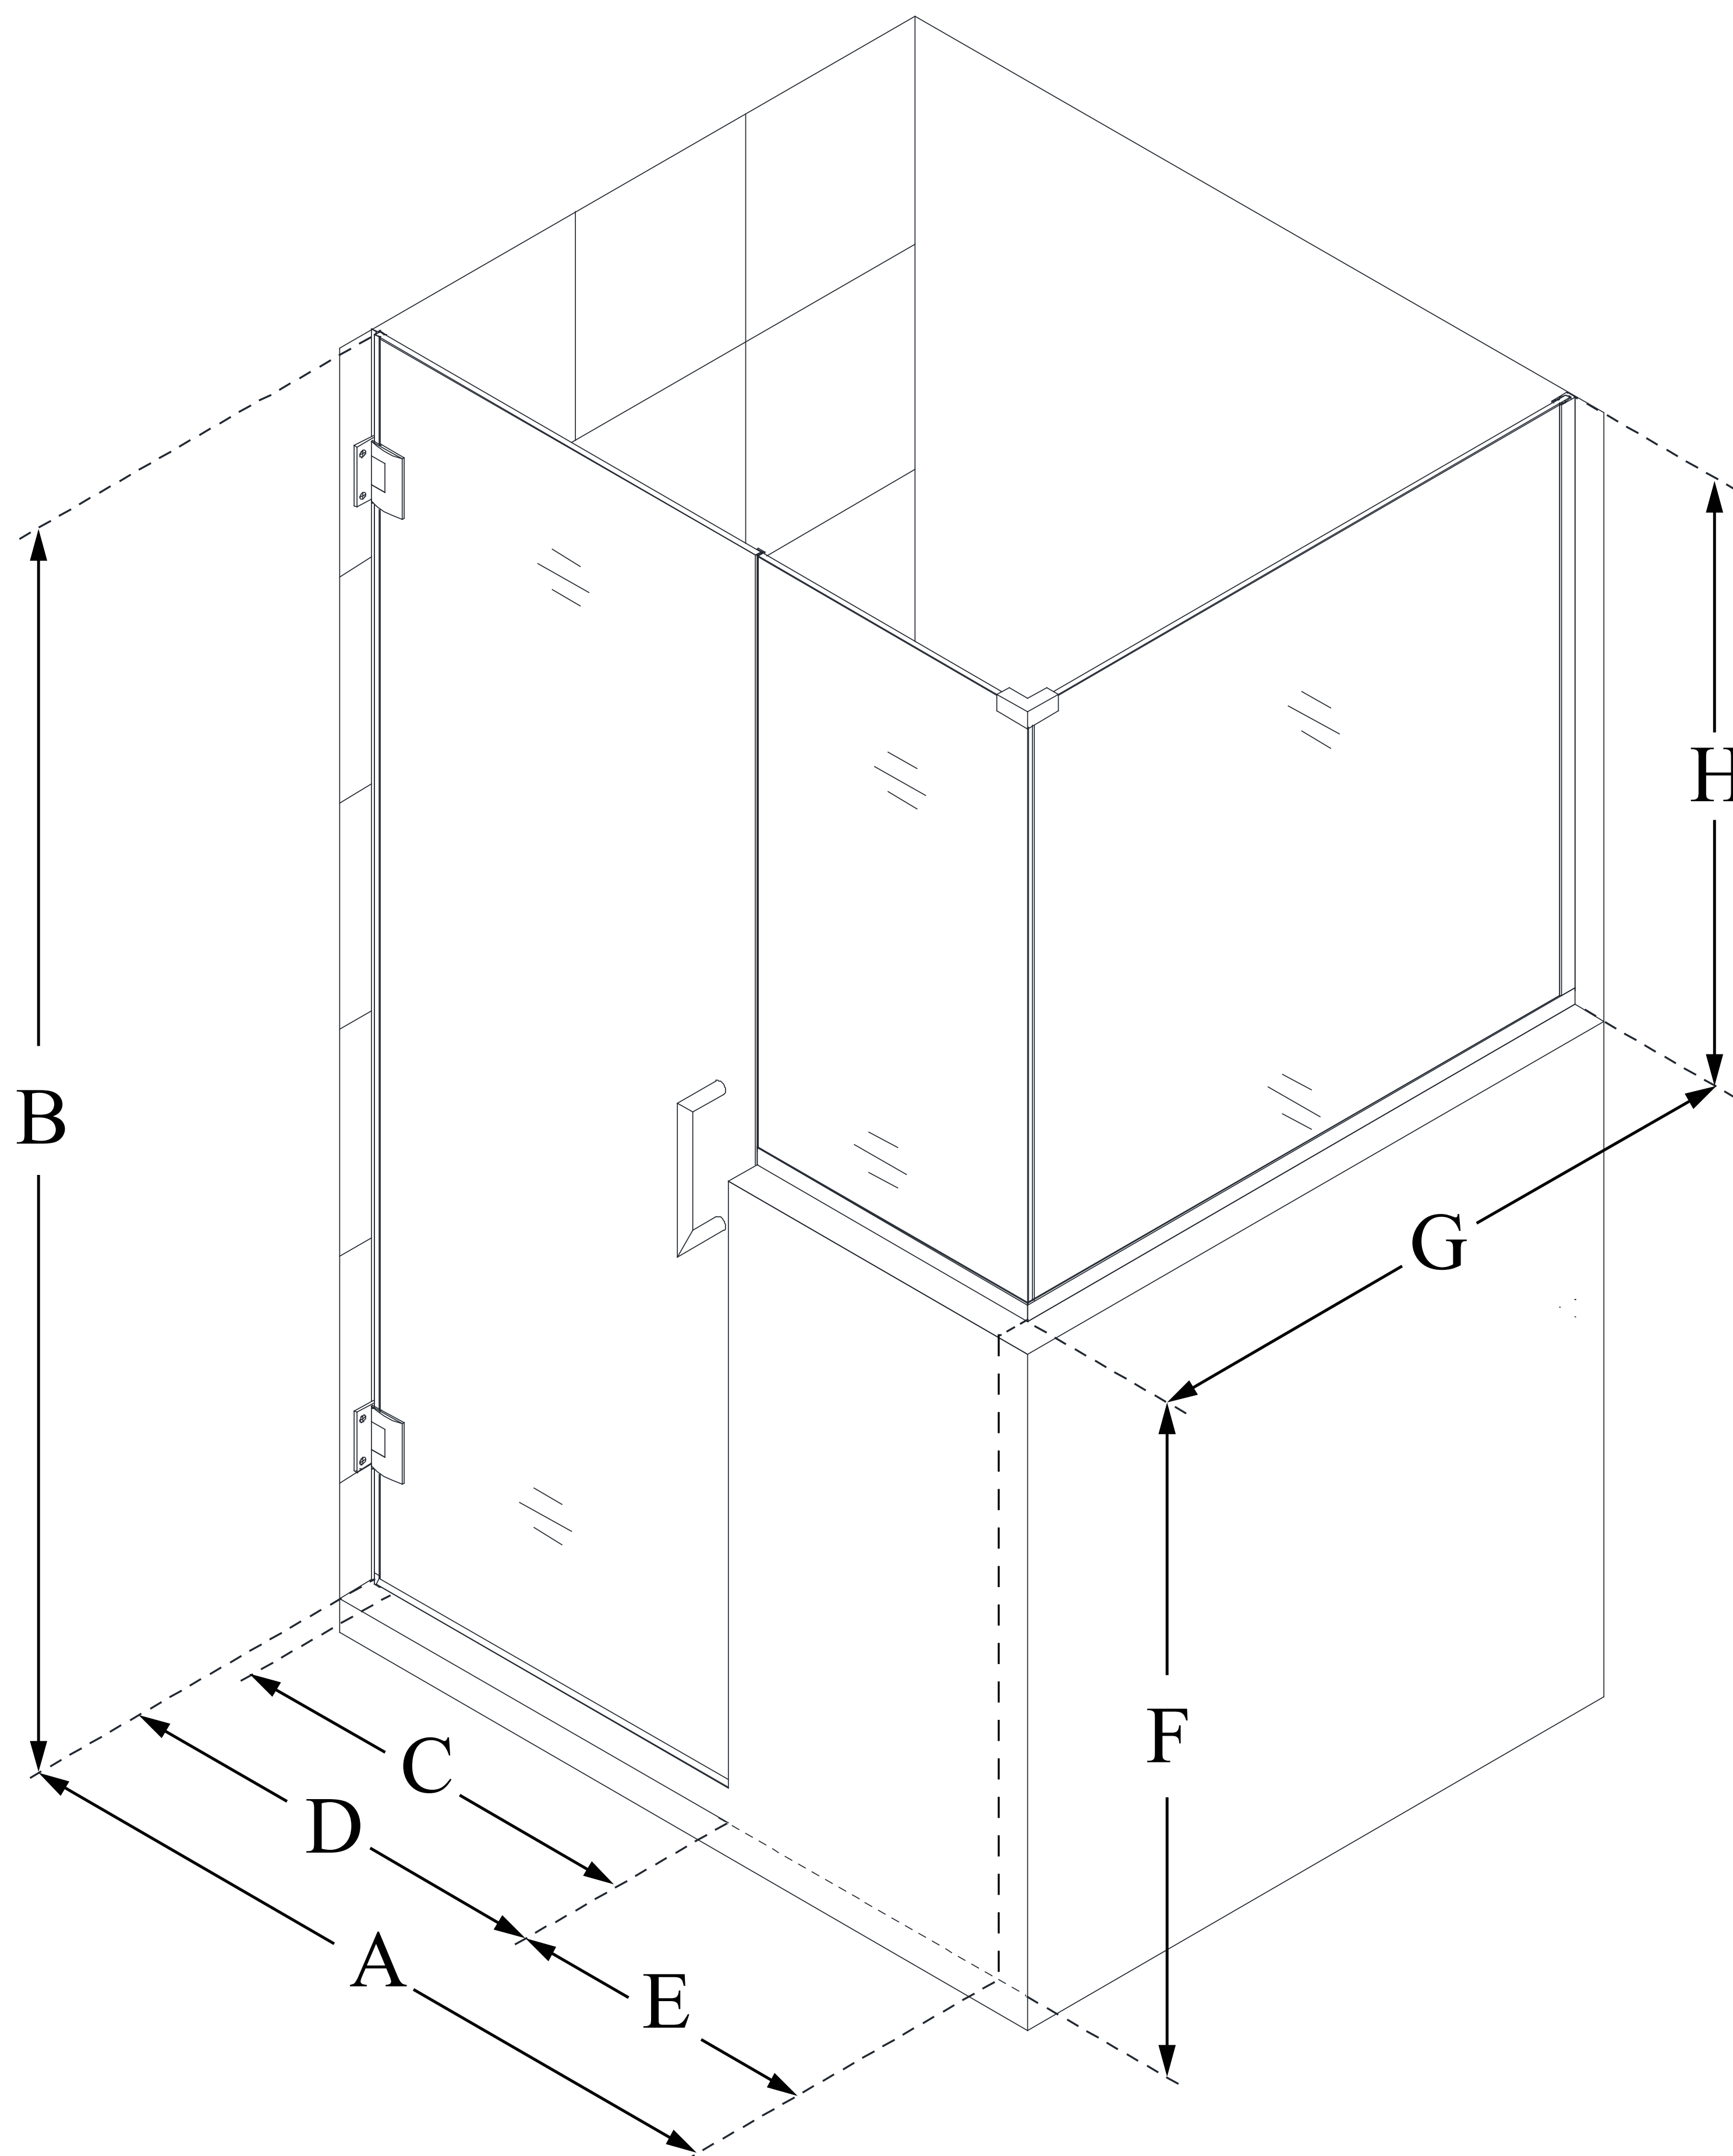

# UNIDOOR PLUS

DreamLine Unidoor Plus 57 in. W  
x 30 3/8 in. D x 72 in. H Frameless  
Hinged Shower Enclosure, Clear  
Glass

**SWING DOOR**

## CONFIGURATION DIMENSIONS:

**A: 57 in.**

MODEL WIDTH

**B: 72 in.**

MODEL HEIGHT

**C: 26 in.**

ACCESS WIDTH

**D: 27 in.**

DOOR WIDTH

**E: 30 in.**

INLINE BUTTRESS PANEL WIDTH

**F: 38 in.**

BUTTRESS WALL HEIGHT

**G: 30 3/8 in.**

RETURN BUTTRESS PANEL WIDTH

**H: 34 in.**

BUTTRESS GLASS HEIGHT

DreamLine reserves the right to update or modify the hardware or materials pictured without prior notice for the purpose of product improvement and customer satisfaction.