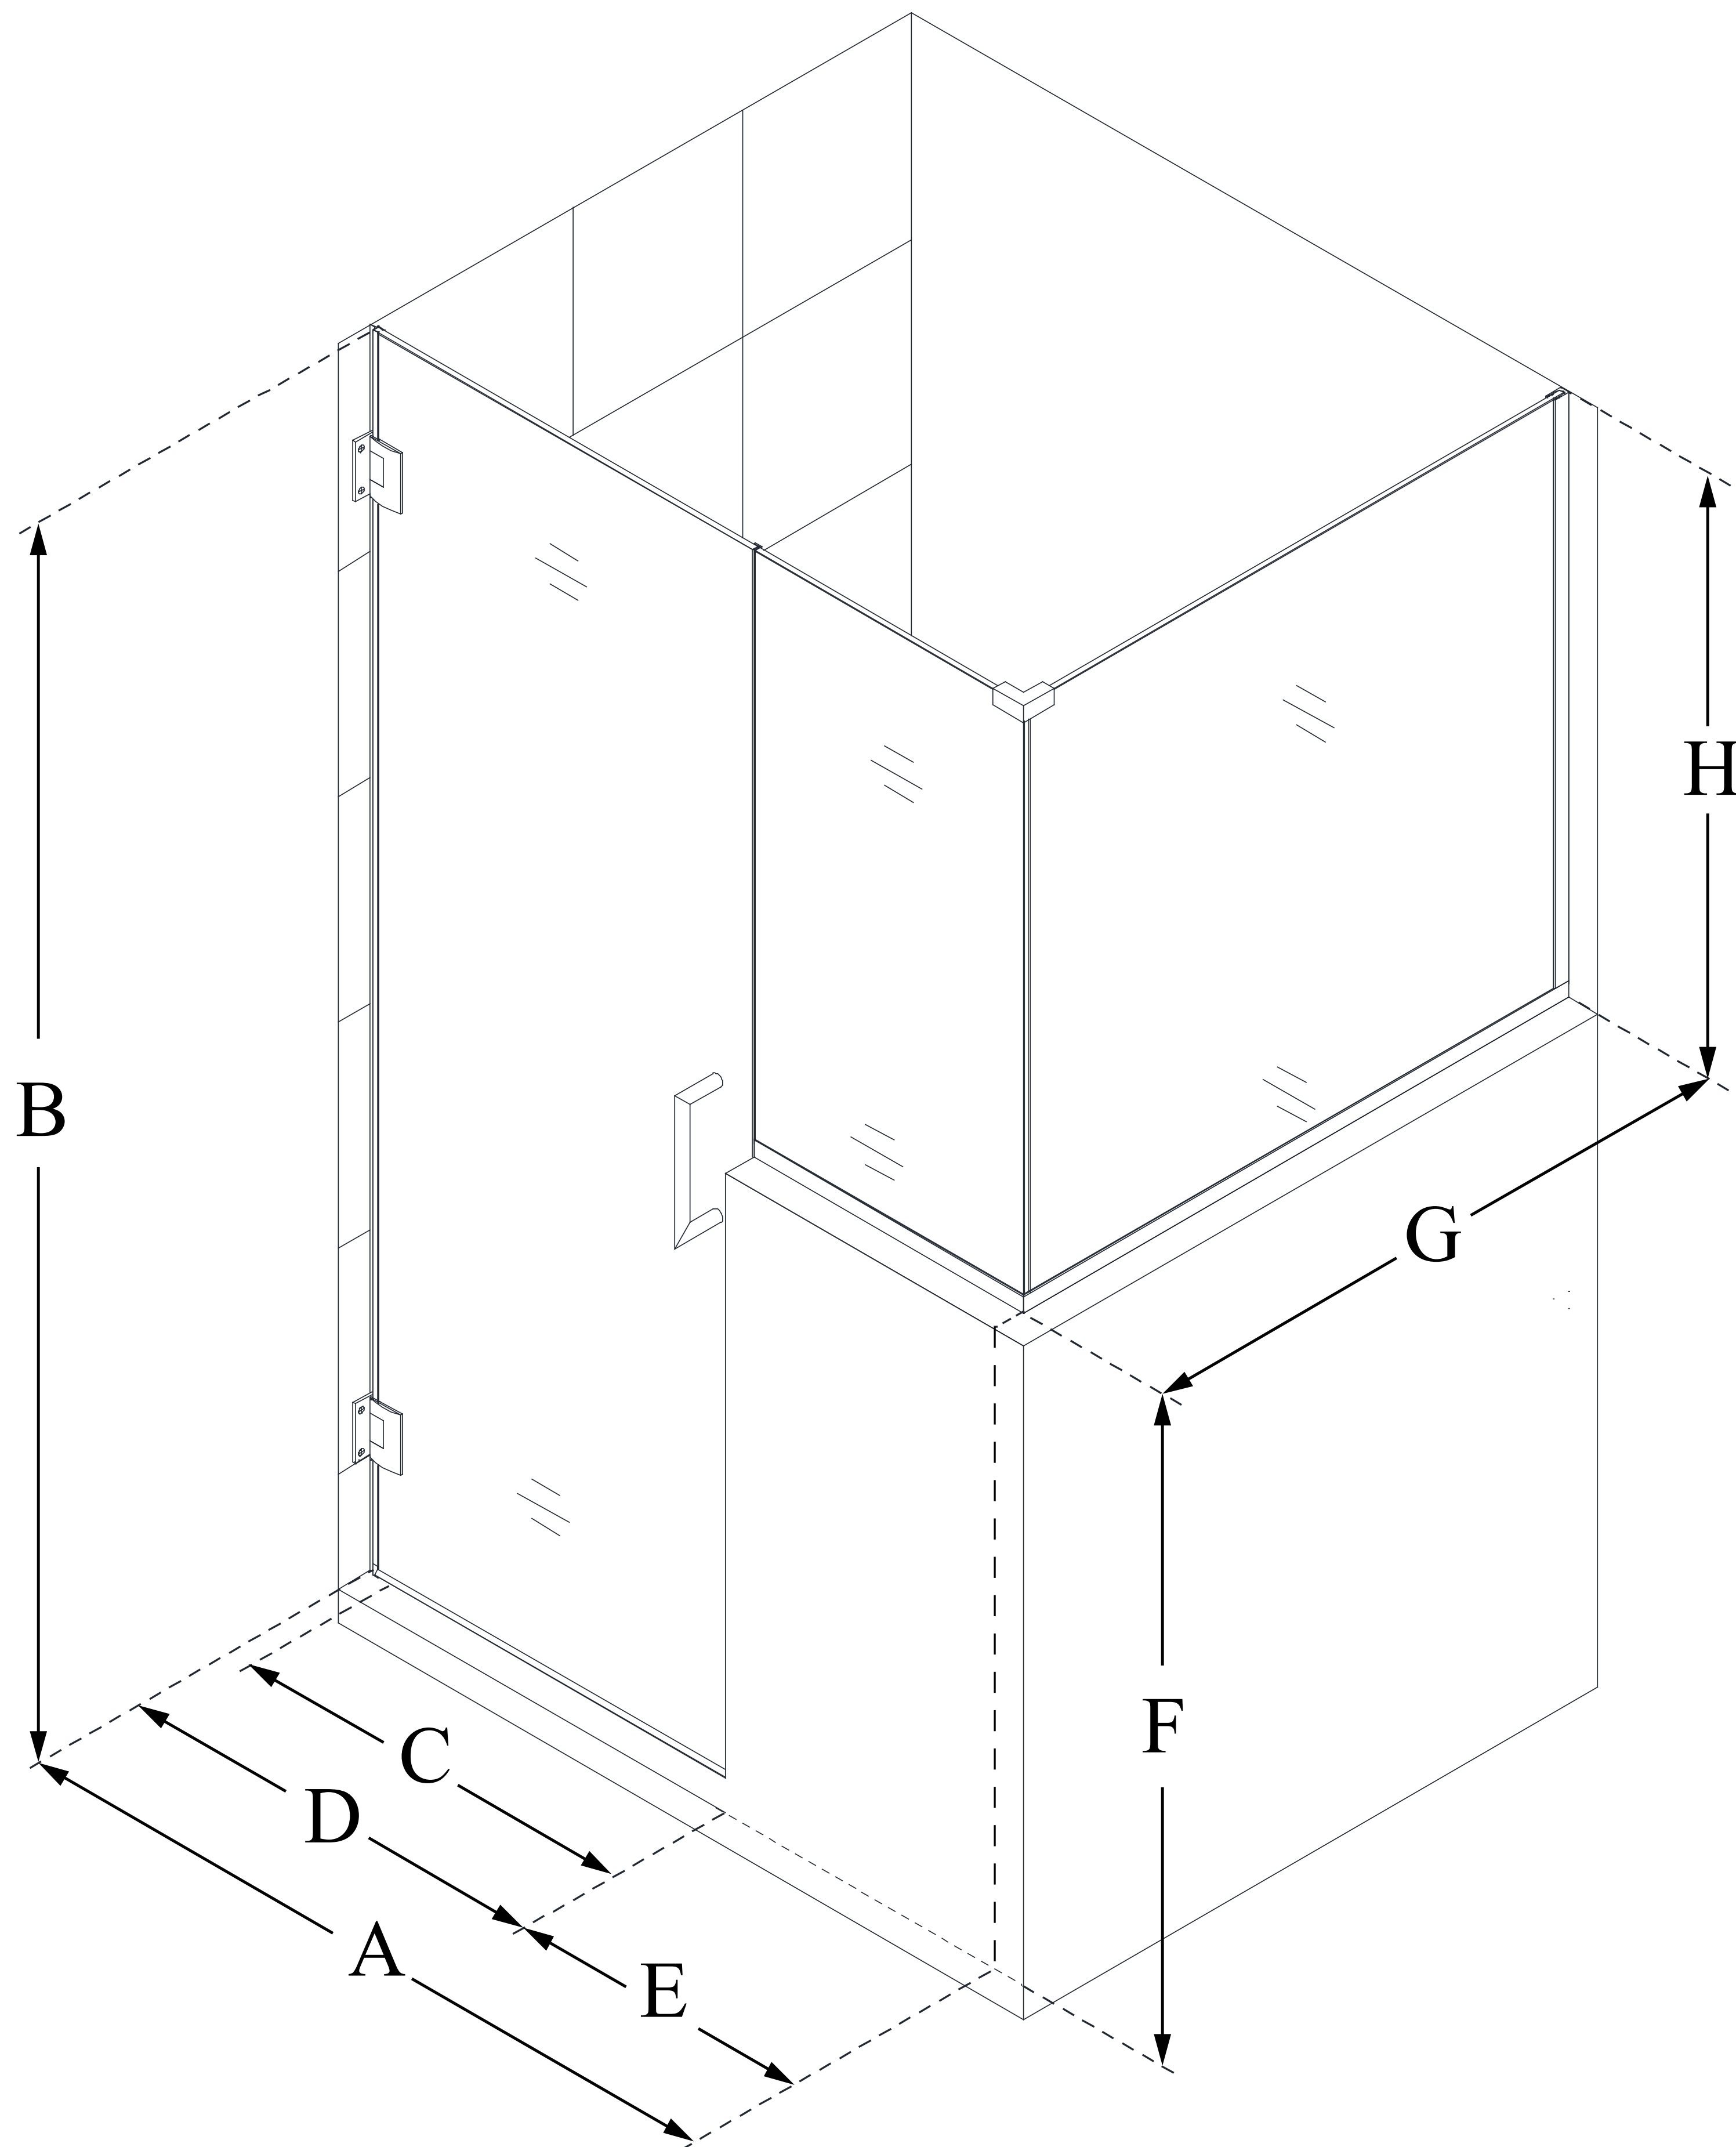

# UNIDOOR PLUS

DreamLine Unidoor Plus 54 in. W  
x 30 3/8 in. D x 72 in. H Frameless  
Hinged Shower Enclosure, Clear  
Glass

**SWING DOOR**

## CONFIGURATION DIMENSIONS:

**A: 54 in.**

MODEL WIDTH

**B: 72 in.**

MODEL HEIGHT

**C: 23 in.**

ACCESS WIDTH

**D: 24 in.**

DOOR WIDTH

**E: 30 in.**

INLINE BUTTRESS PANEL WIDTH

**F: 36 in.**

BUTTRESS WALL HEIGHT

**G: 30 3/8 in.**

RETURN BUTTRESS PANEL WIDTH

**H: 36 in.**

BUTTRESS GLASS HEIGHT

DreamLine reserves the right to update or modify the hardware or materials pictured without prior notice for the purpose of product improvement and customer satisfaction.