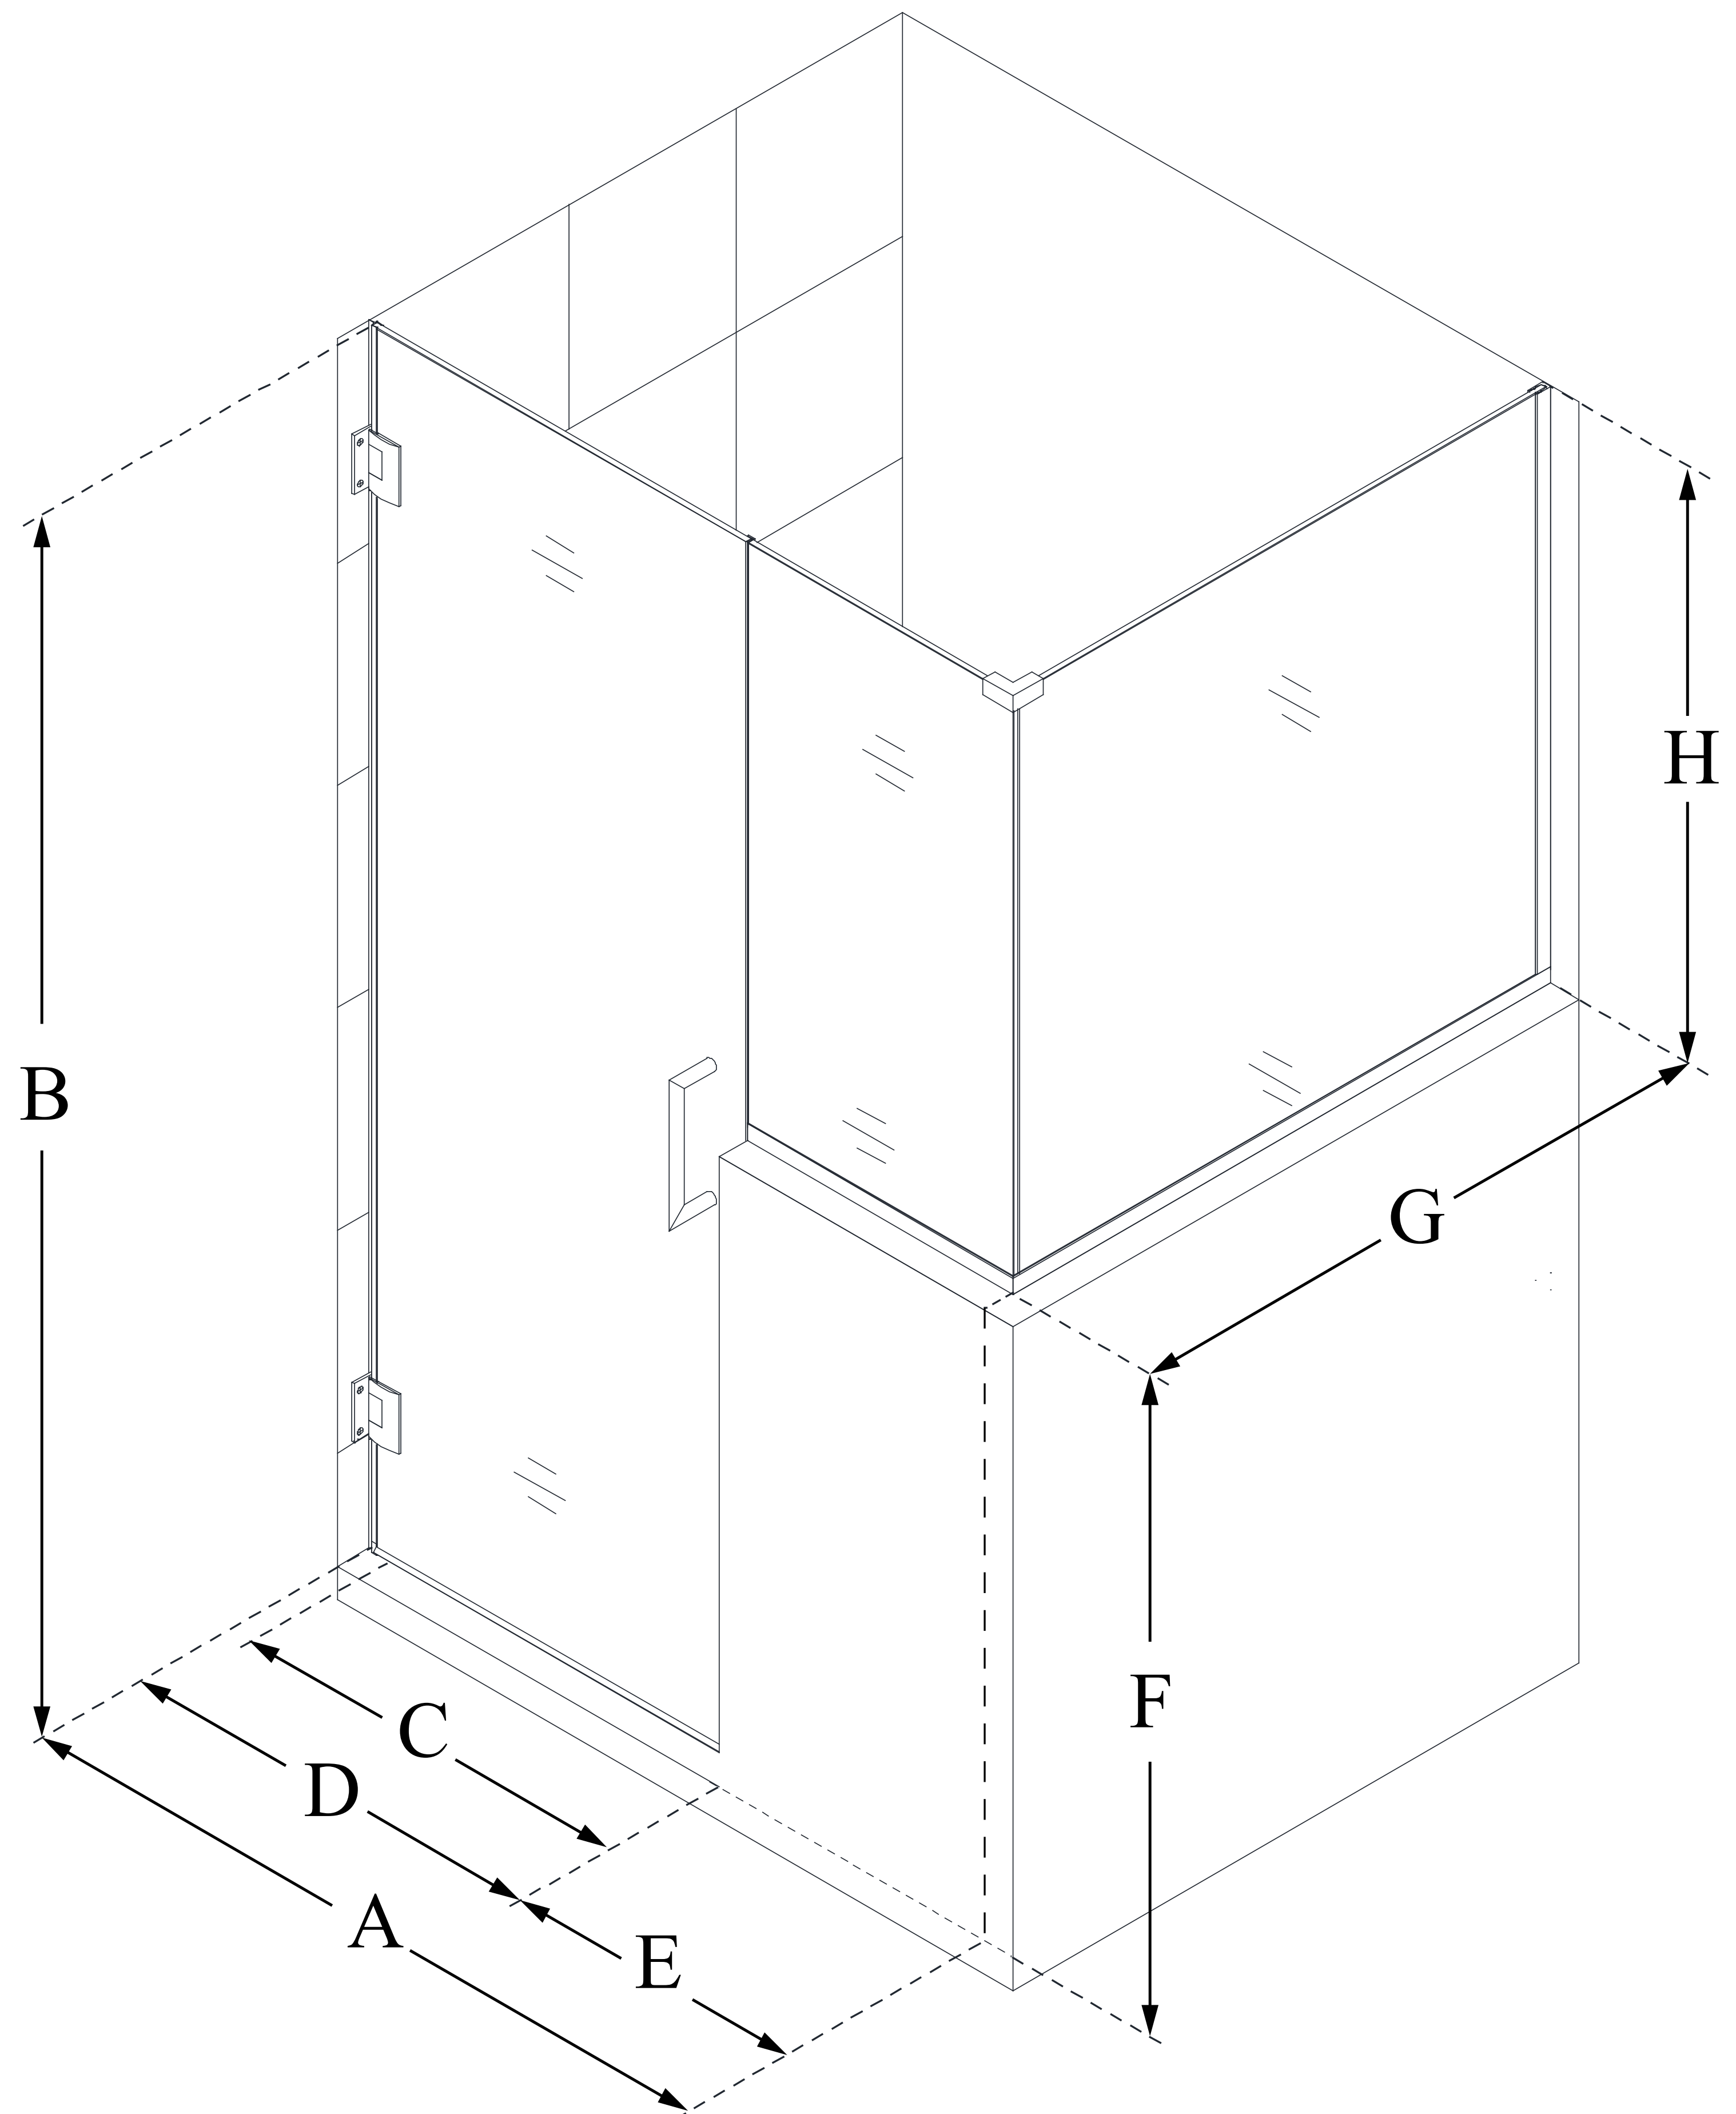

SHEN-2424243630

UNIDOOR PLUS

DreamLine Unidoor Plus 48 in. W
x 30 3/8 in. D x 72 in. H Frameless
Hinged Shower Enclosure, Clear
Glass

SWING DOOR

CONFIGURATION DIMENSIONS:

A: 48 in.

MODEL WIDTH

B: 72 in.

MODEL HEIGHT

C: 23 in.

ACCESS WIDTH

D: 24 in.

DOOR WIDTH

E: 24 in.

INLINE BUTTRESS PANEL WIDTH

F: 36 in.

BUTTRESS WALL HEIGHT

G: 30 3/8 in.

RETURN BUTTRESS PANEL WIDTH

H: 36 in.

BUTTRESS GLASS HEIGHT

DreamLine reserves the right to update or modify the hardware or materials pictured without prior notice for the purpose of product improvement and customer satisfaction.