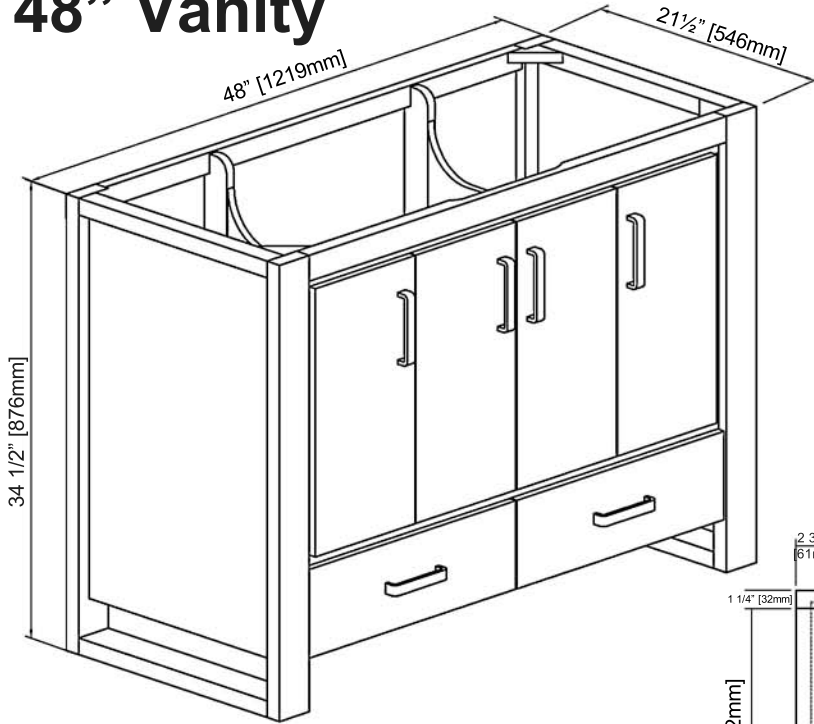

1530-V48 48" Vanity

SPECIFICATION SHEET

Features

Materials: Acacia Solids

Doors: 4

Hinges: Fully concealed, soft closing

Drawers: 2

Drawer Boxes: 1/2" solid pine, four-sided
English dovetail

Glides: Full extension, soft closing

Hardware: Pewter (5 1/8" (130mm) c-c)

Shelves: 3 (adjustable)

Back panel: Fully covered

Colors / Finish

1530-Sand Pebble