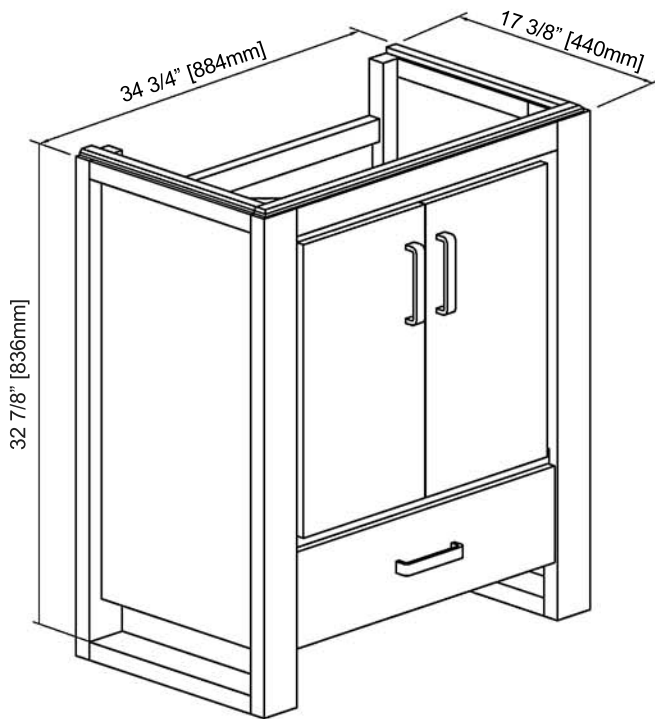

1530-V3618 36x18" Vanity

SPECIFICATION SHEET

Features

Materials: Acacia Solids

Doors: 2

Hinges: Fully concealed, soft closing

Drawers: 1

Drawer Boxes: 1/2" solid pine, four-sided
English dovetail

Glides: Full extension, soft closing

Hardware: Pewter (5 1/8" (130mm) c-c)

Back panel: Fully covered

Colors / Finish

1530-Sand Pebble