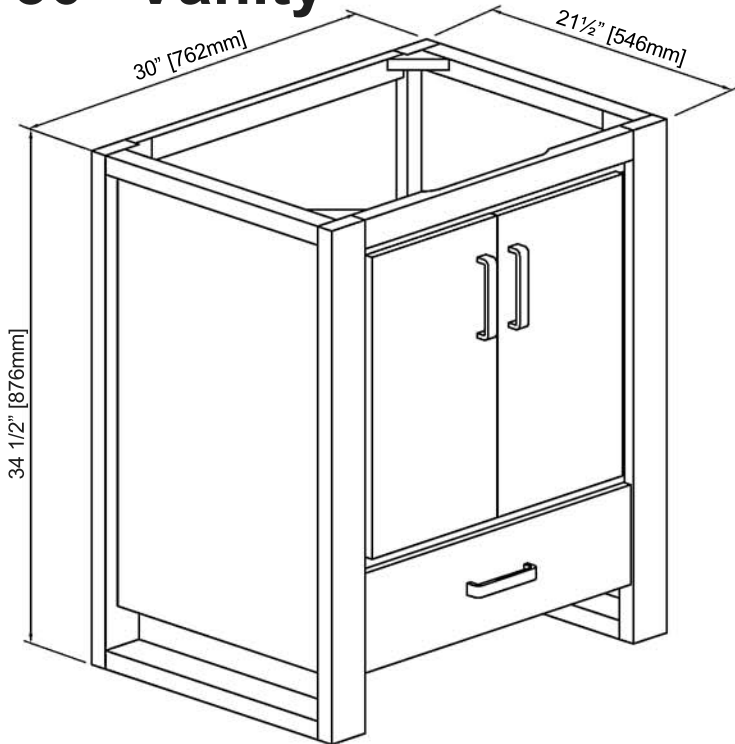

## 1530-V30 30" Vanity

### SPECIFICATION SHEET

#### Features

Materials: Acacia Solids

Doors: 2

Hinges: Fully concealed, soft closing

Drawers: 1

Drawer Boxes: 1/2" solid pine, four-sided English dovetail

Glides: Full extension, soft closing

Hardware: Pewter (5 1/8" (130mm) c-c)

Shelves: 1 (adjustable)

Back panel: Fully covered