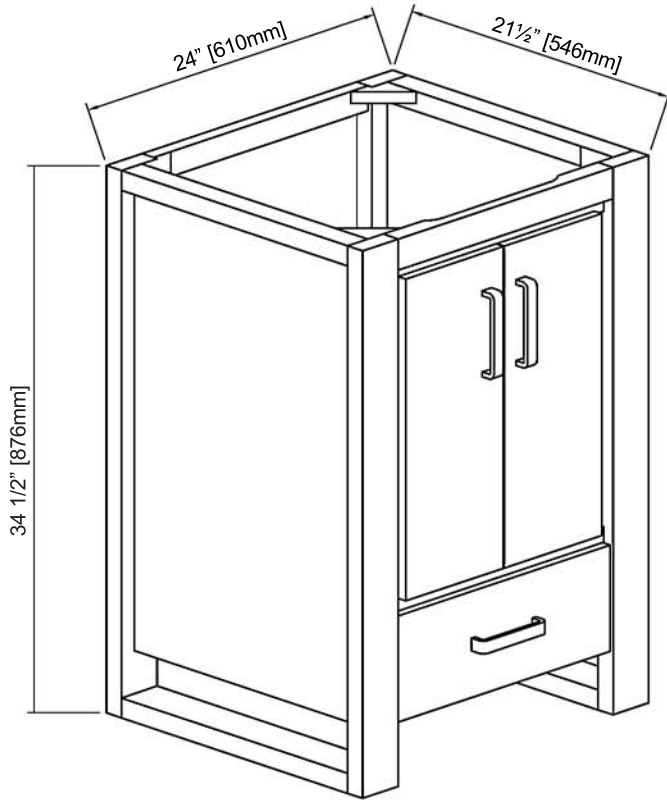

1530-V24 24" Vanity

SPECIFICATION SHEET

Features

Materials: Acacia Solids

Doors: 2

Hinges: Fully concealed, soft closing

Drawers: 1

Drawer Boxes: 1/2" solid pine, four-sided English dovetail

Glides: Full extension, soft closing

Hardware: Pewter (5 1/8" (130mm) c-c)

Shelves: 1 (adjustable)

Back panel: Fully covered

Colors / Finish

1530-Sand Pebble