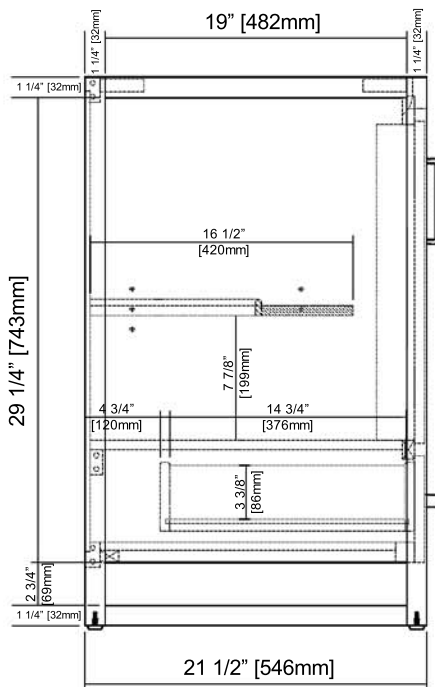

1530-V24 24" Vanity

SPECIFICATION SHEET

Features

Materials: Acacia Solids

Doors: 2

Hinges: Fully concealed, soft closing

Drawers: 1

Drawer Boxes: 1/2" solid pine, four-sided English dovetail

Glides: Full extension, soft closing

Hardware: Pewter (5 1/8" (130mm) c-c)

Shelves: 1 (adjustable)

Back panel: Fully covered

Colors / Finish

1530-Sand Pebble