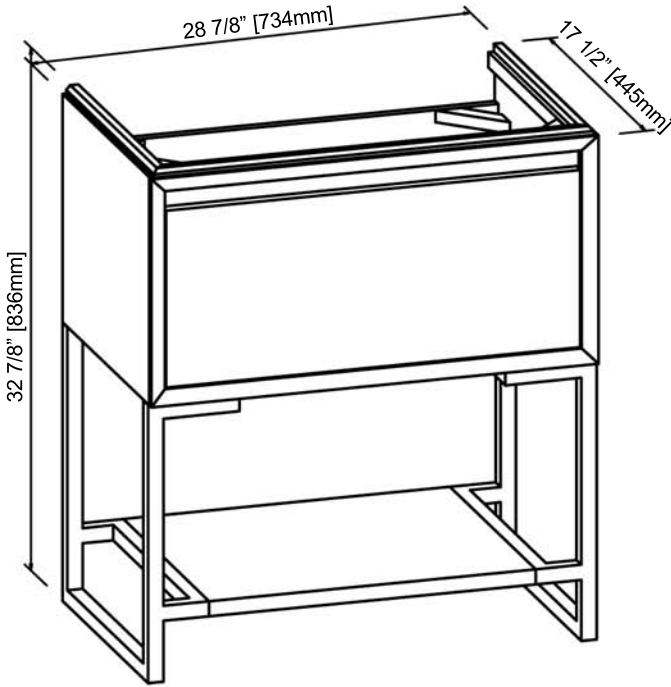

1505-VH3018 30x18" Vanity

SPECIFICATION SHEET

Features

Materials: Hackberry Solids with Walnut Veneers

Drawer: 1

Drawer Box: 1/2" solid pine, four-sided
English Dovetail

Glides: Push open

Mirror metal trim: 1-1/4" metal plate,
Powder-coated Gunmetal Gray

Back panel: Fully covered

Side panels: 1" MDF with Walnut Veneers

Colors / Finish

1505-Natural Walnut