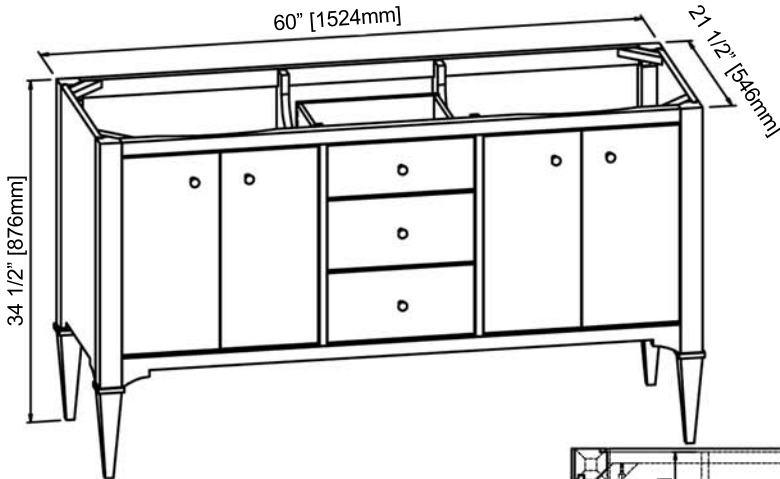

## 1511-V6021DA 60" Double Bowl Vanity-Door

#### Features

Materials: Hackberry Solids with White Oak Veneers

Door: 4

Hinges: Fully concealed, Soft closing

Drawer: 3

Drawer Box: 1/2 solid pine, four-sided English Dovetail

Glides: Soft closing

Shelf: 2 (adjustable)

Hardware: Polished Nickel

Back panel: Fully covered

Side panels: 5/8" MDF with White Oak Veneers