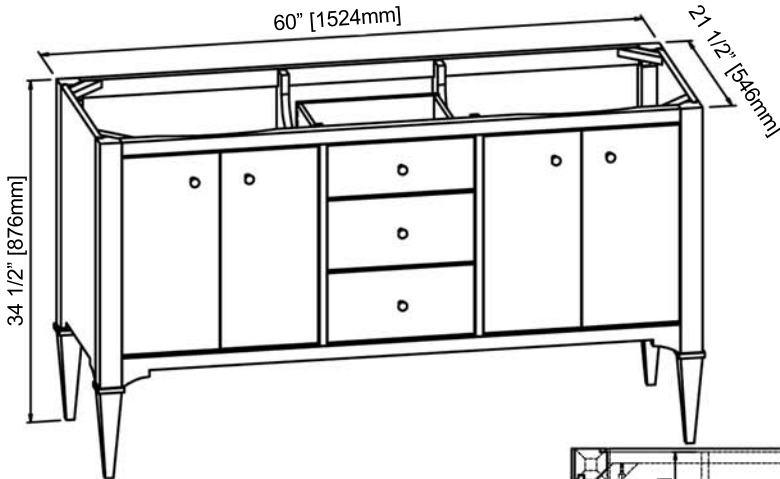

## 1510-V6021DA 60" Double Bowl Vanity-Door

#### Features

Materials: Hackberry Solids with White Oak Veneers

Door: 4

Hinges: Fully concealed, Soft closing

Drawer: 3

Drawer Box: 1/2 solid pine, four-sided English Dovetail

Glides: Soft closing

Shelf: 2 (adjustable)

Hardware: Polished Nickel

Back panel: Fully covered

Side panels: 5/8" MDF with White Oak Veneers