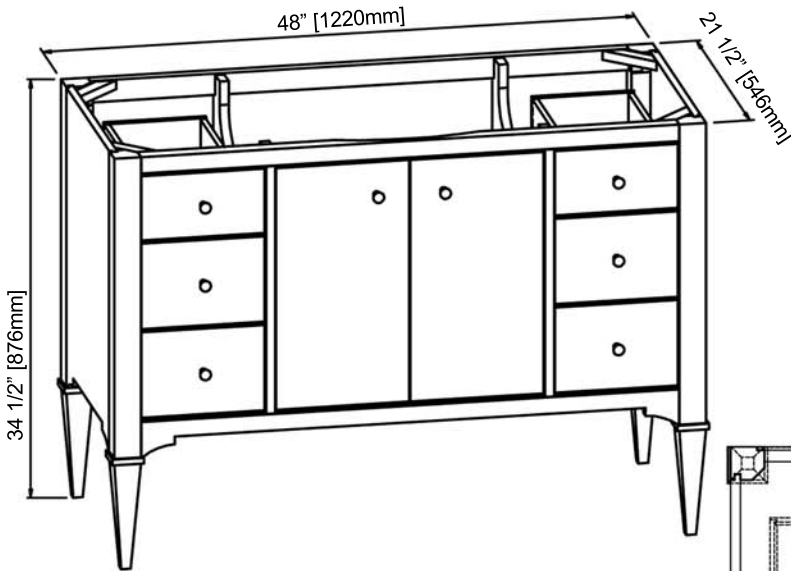

Charlottesville

1511-V48A 48" Vanity-Door

SPECIFICATION SHEET

Features

Materials: Hackberry Solids with White Oak Veneers

Door: 2

Hinges: Fully concealed, Soft closing

Drawer: 6

Drawer Box: 1/2 solid pine, four-sided English Dovetail

Glides: Soft closing

Shelf: 1 (adjustable)

Hardware: Polished Nickel

Back panel: Fully covered

Side panels: 5/8" MDF with White Oak Veneers

Colors / Finish