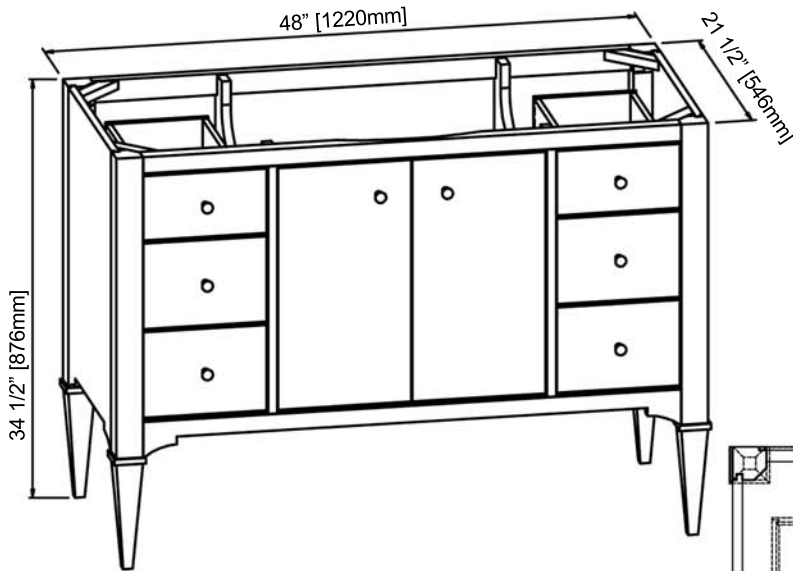

Charlottesville

1510-V48A 48" Vanity-Door

SPECIFICATION SHEET

Features

Materials: Hackberry Solids with White Oak Veneers

Door: 2

Hinges: Fully concealed, Soft closing

Drawer: 6

Drawer Box: 1/2 solid pine, four-sided English Dovetail

Glides: Soft closing

Shelf: 1 (adjustable)

Hardware: Polished Nickel

Back panel: Fully covered

Side panels: 5/8" MDF with White Oak Veneers

Colors / Finish