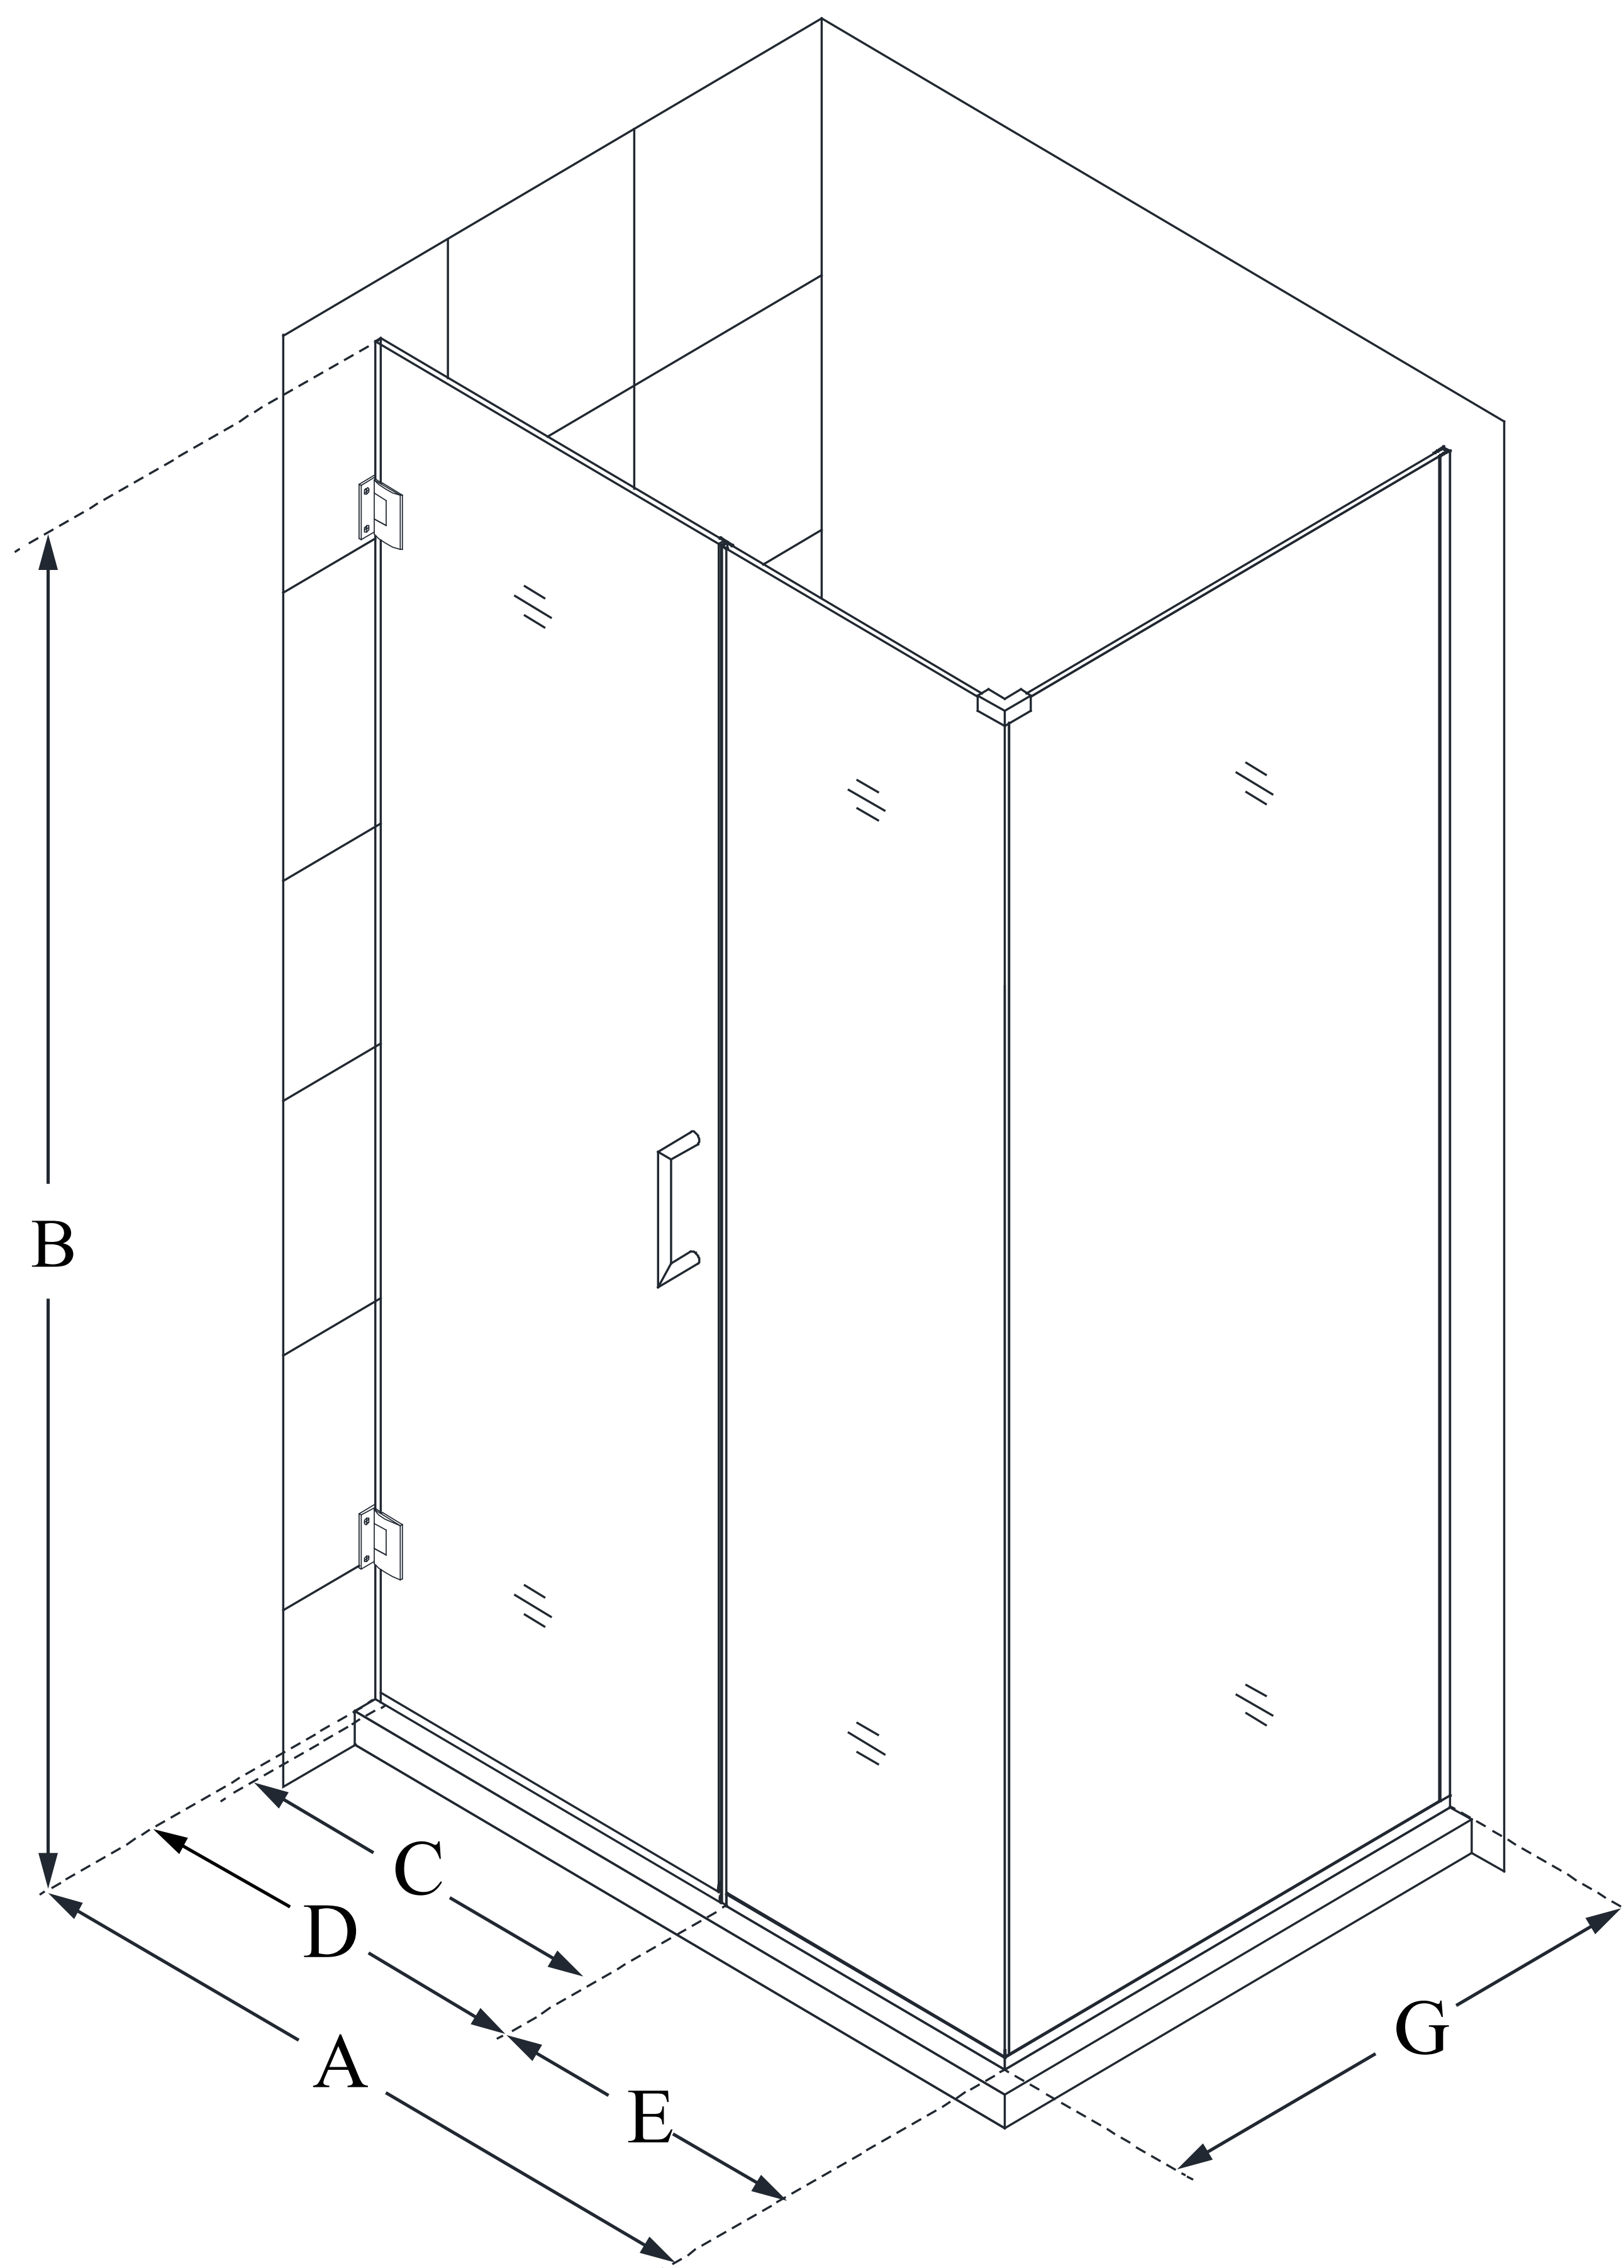

# UNIDOOR PLUS

DreamLine Unidoor Plus 60  
1/2 in. W x 30 3/8 in. D x 72 in.  
H Frameless Hinged Shower  
Enclosure, Clear Glass

**SWING DOOR**

## CONFIGURATION DIMENSIONS:

**A: 60 1/2 in.**

MODEL WIDTH

**B: 72 in.**

MODEL HEIGHT

**C: 29 in.**

ACCESS WIDTH

**D: 30 in.**

DOOR WIDTH

**E: 30 1/2 in.**

INLINE PANEL WIDTH

**G: 30 3/8 in.**

RETURN PANEL WIDTH

DreamLine reserves the right to update or modify the hardware or materials pictured without prior notice for the purpose of product improvement and customer satisfaction.