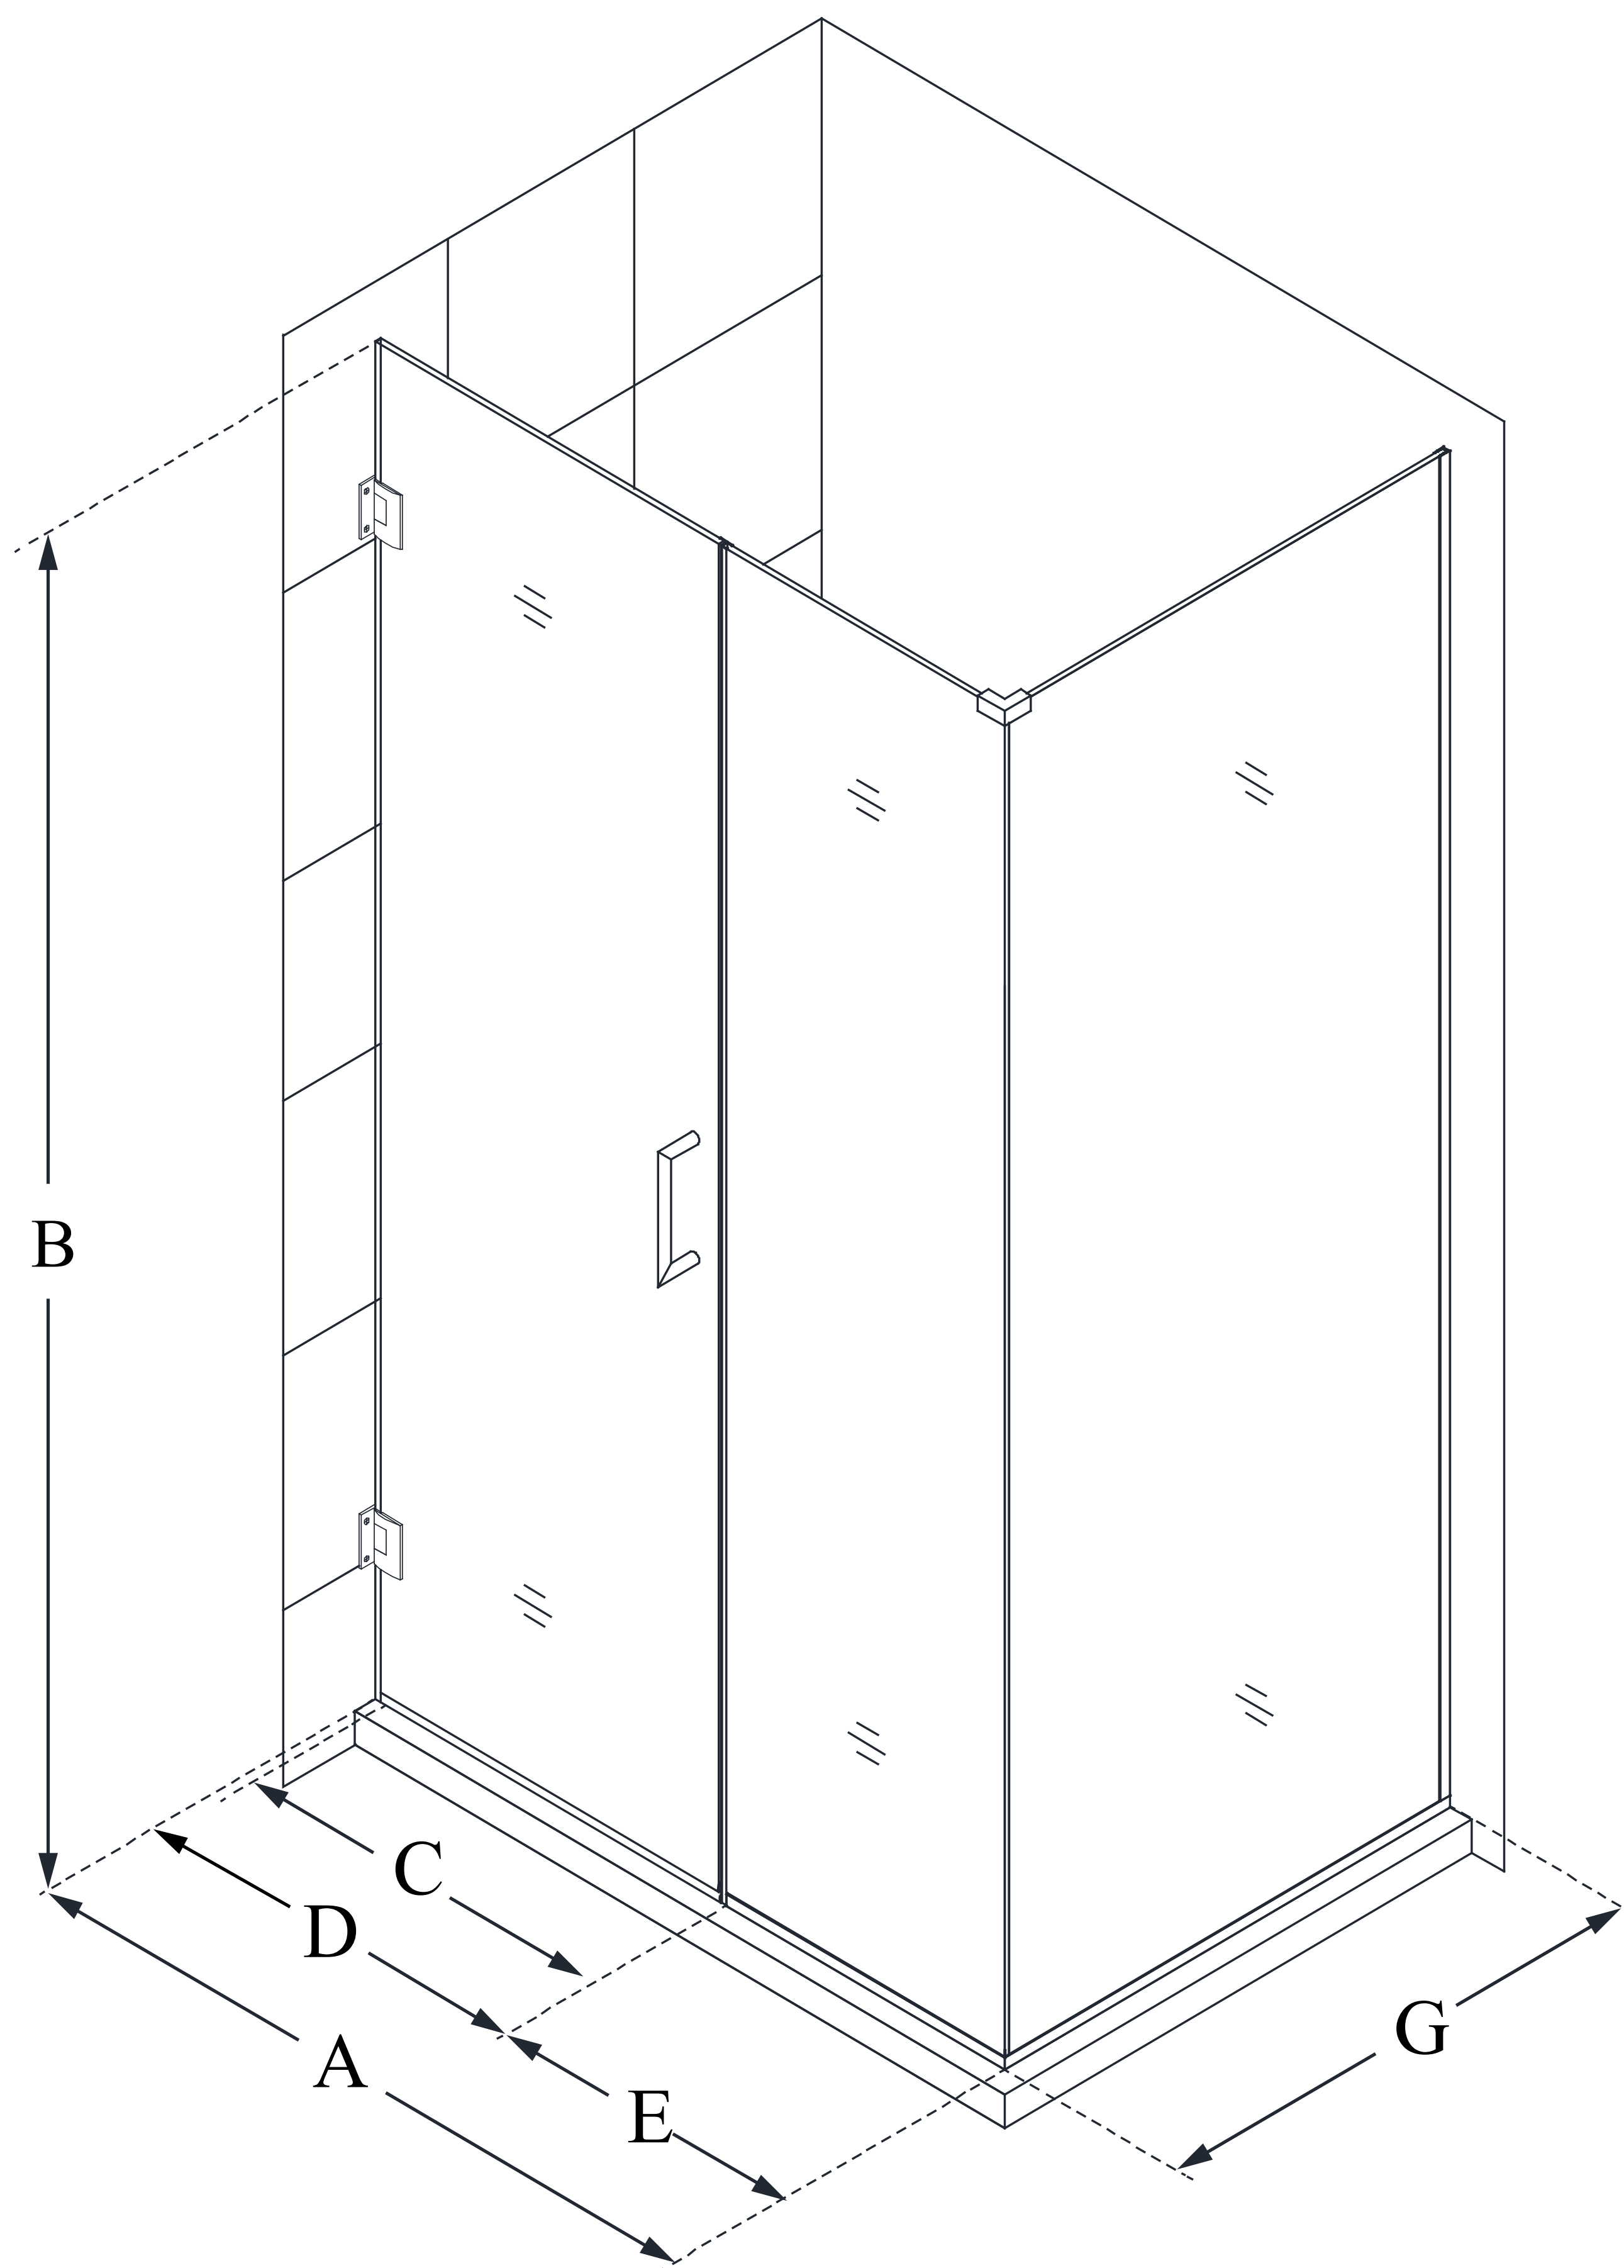

SHEN-24595340

UNIDOOR PLUS

DreamLine Unidoor Plus 59
1/2 in. W x 34 3/8 in. D x 72 in.
H Frameless Hinged Shower
Enclosure, Clear Glass

SWING DOOR

CONFIGURATION DIMENSIONS:

A: 59 1/2 in.

MODEL WIDTH

B: 72 in.

MODEL HEIGHT

C: 28 in.

ACCESS WIDTH

D: 29 in.

DOOR WIDTH

E: 30 1/2 in.

INLINE PANEL WIDTH

G: 34 3/8 in.

RETURN PANEL WIDTH

DreamLine reserves the right to update or modify the hardware or materials pictured without prior notice for the purpose of product improvement and customer satisfaction.