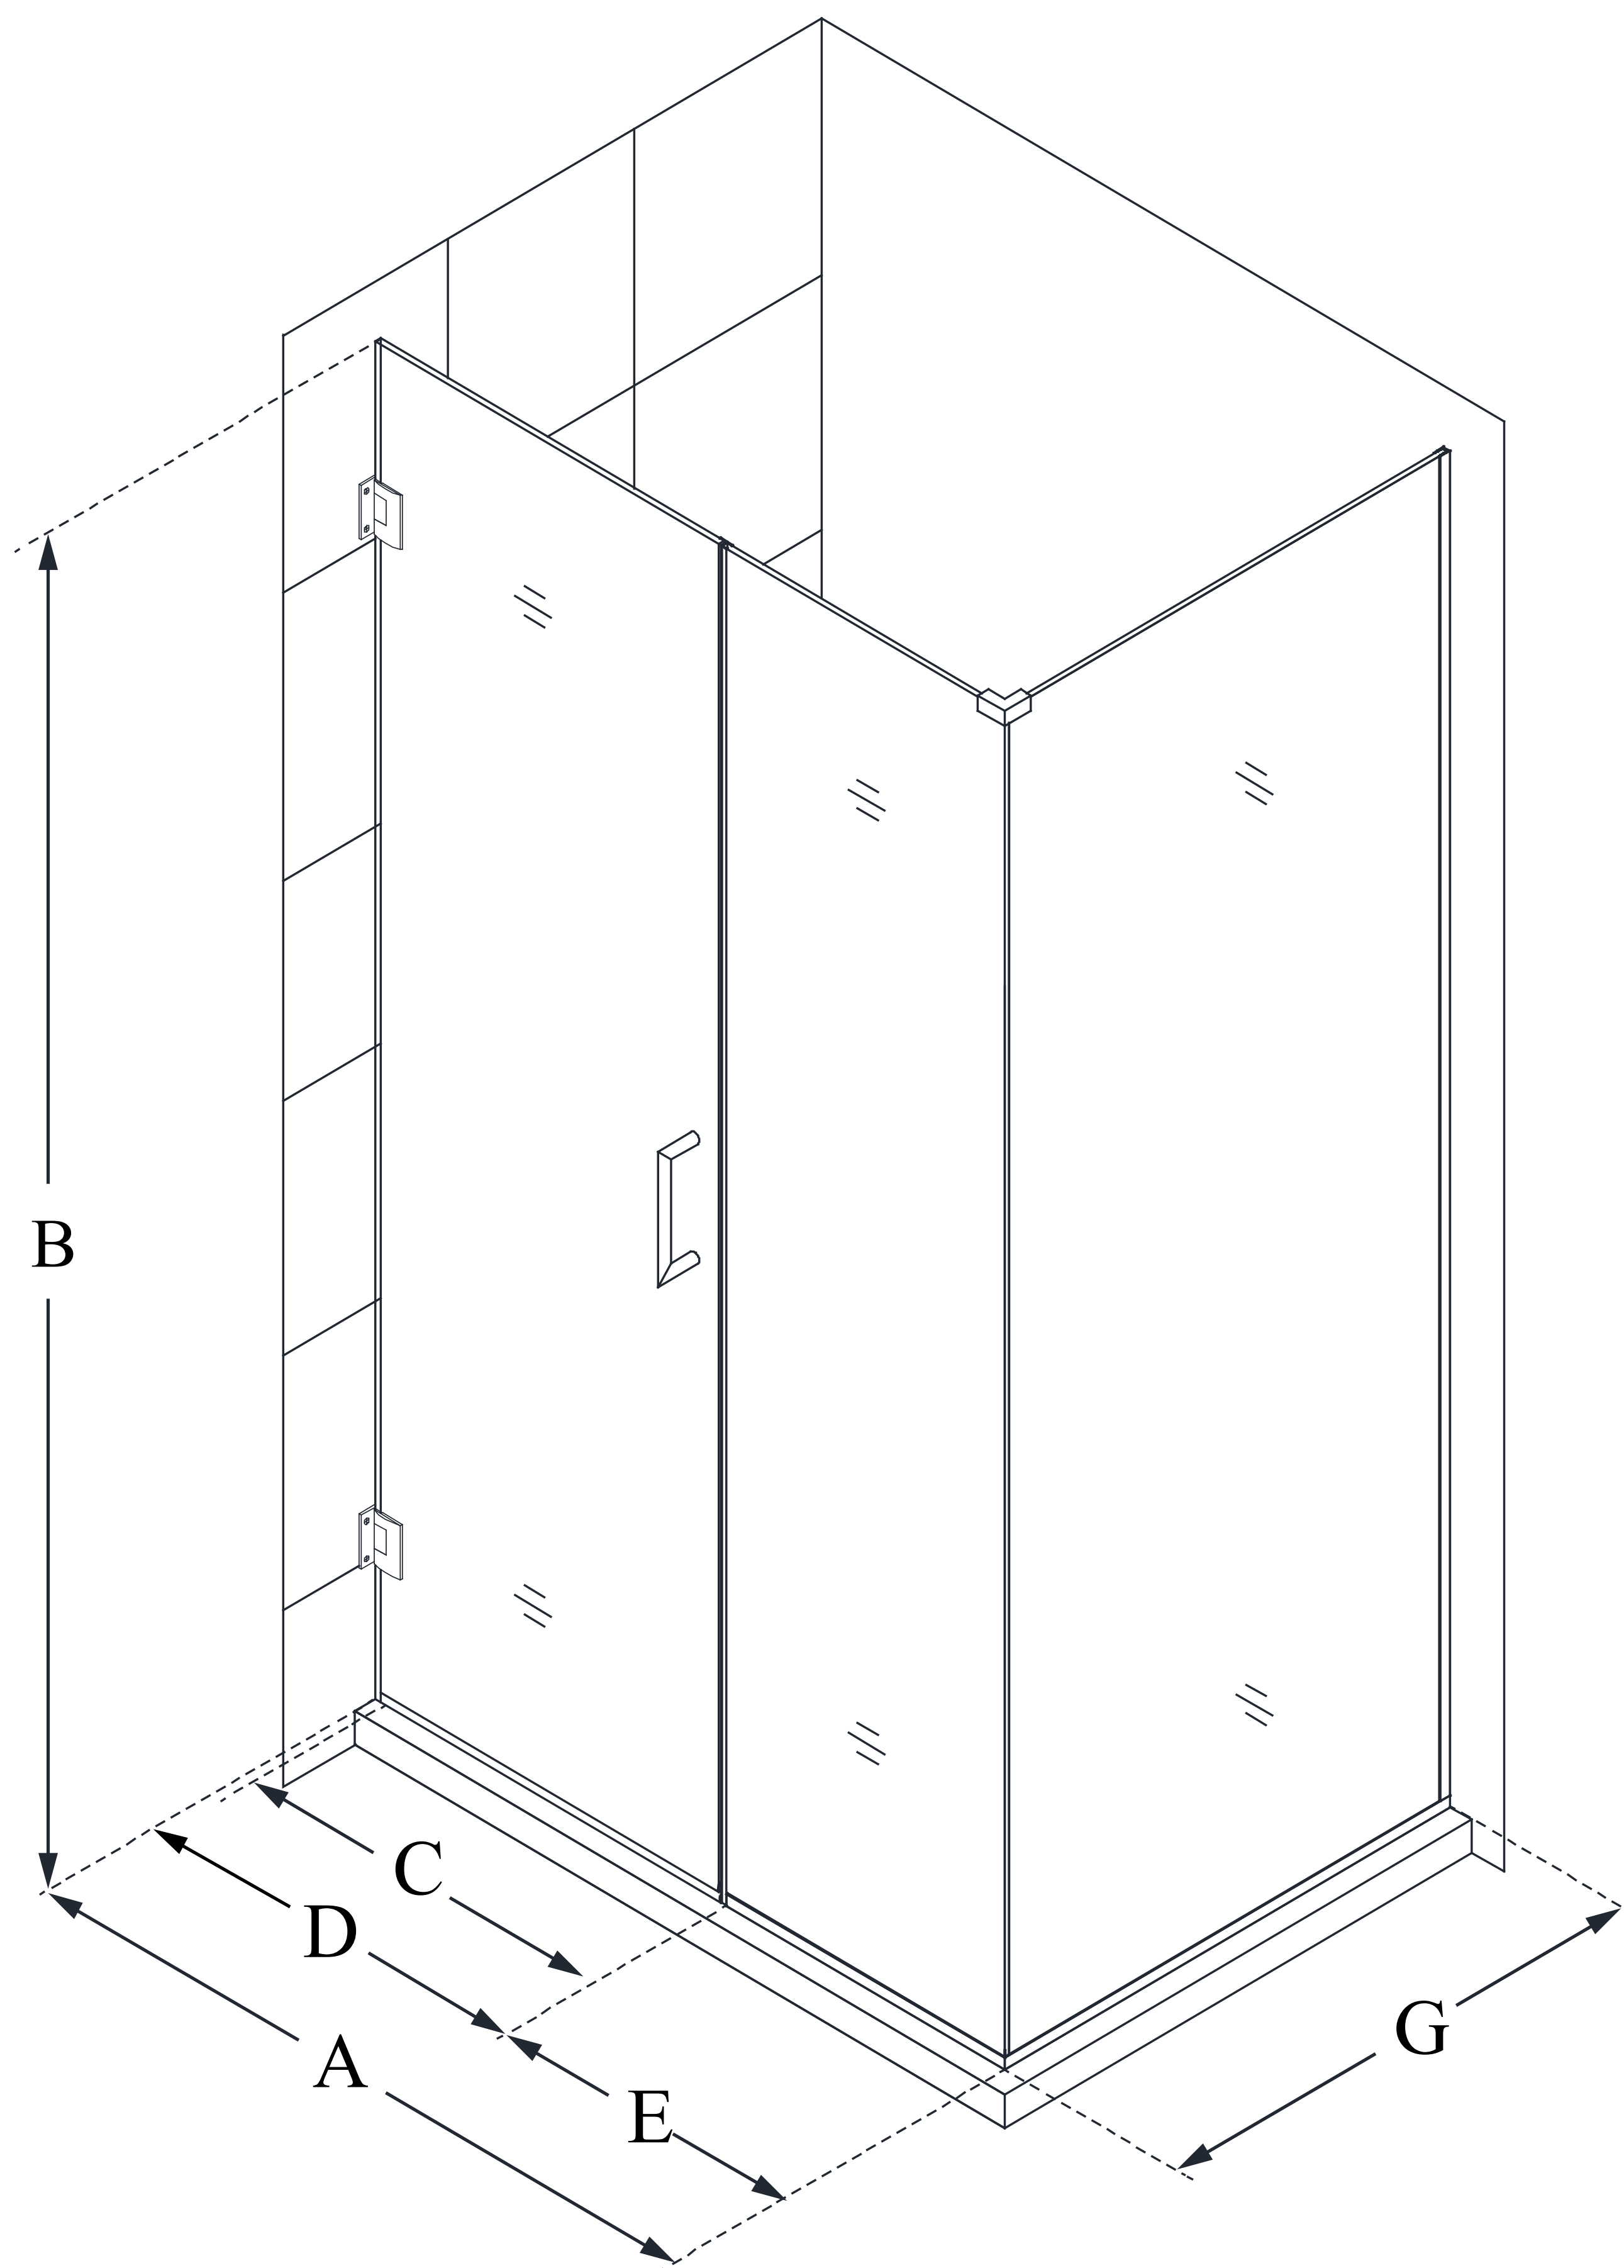

SHEN-24585300

UNIDOOR PLUS

DreamLine Unidoor Plus 58
1/2 in. W x 30 3/8 in. D x 72 in.
H Frameless Hinged Shower
Enclosure, Clear Glass

SWING DOOR

CONFIGURATION DIMENSIONS:

A: 58 1/2 in.

MODEL WIDTH

B: 72 in.

MODEL HEIGHT

C: 27 in.

ACCESS WIDTH

D: 28 in.

DOOR WIDTH

E: 30 1/2 in.

INLINE PANEL WIDTH

G: 30 3/8 in.

RETURN PANEL WIDTH

DreamLine reserves the right to update or modify the hardware or materials pictured without prior notice for the purpose of product improvement and customer satisfaction.