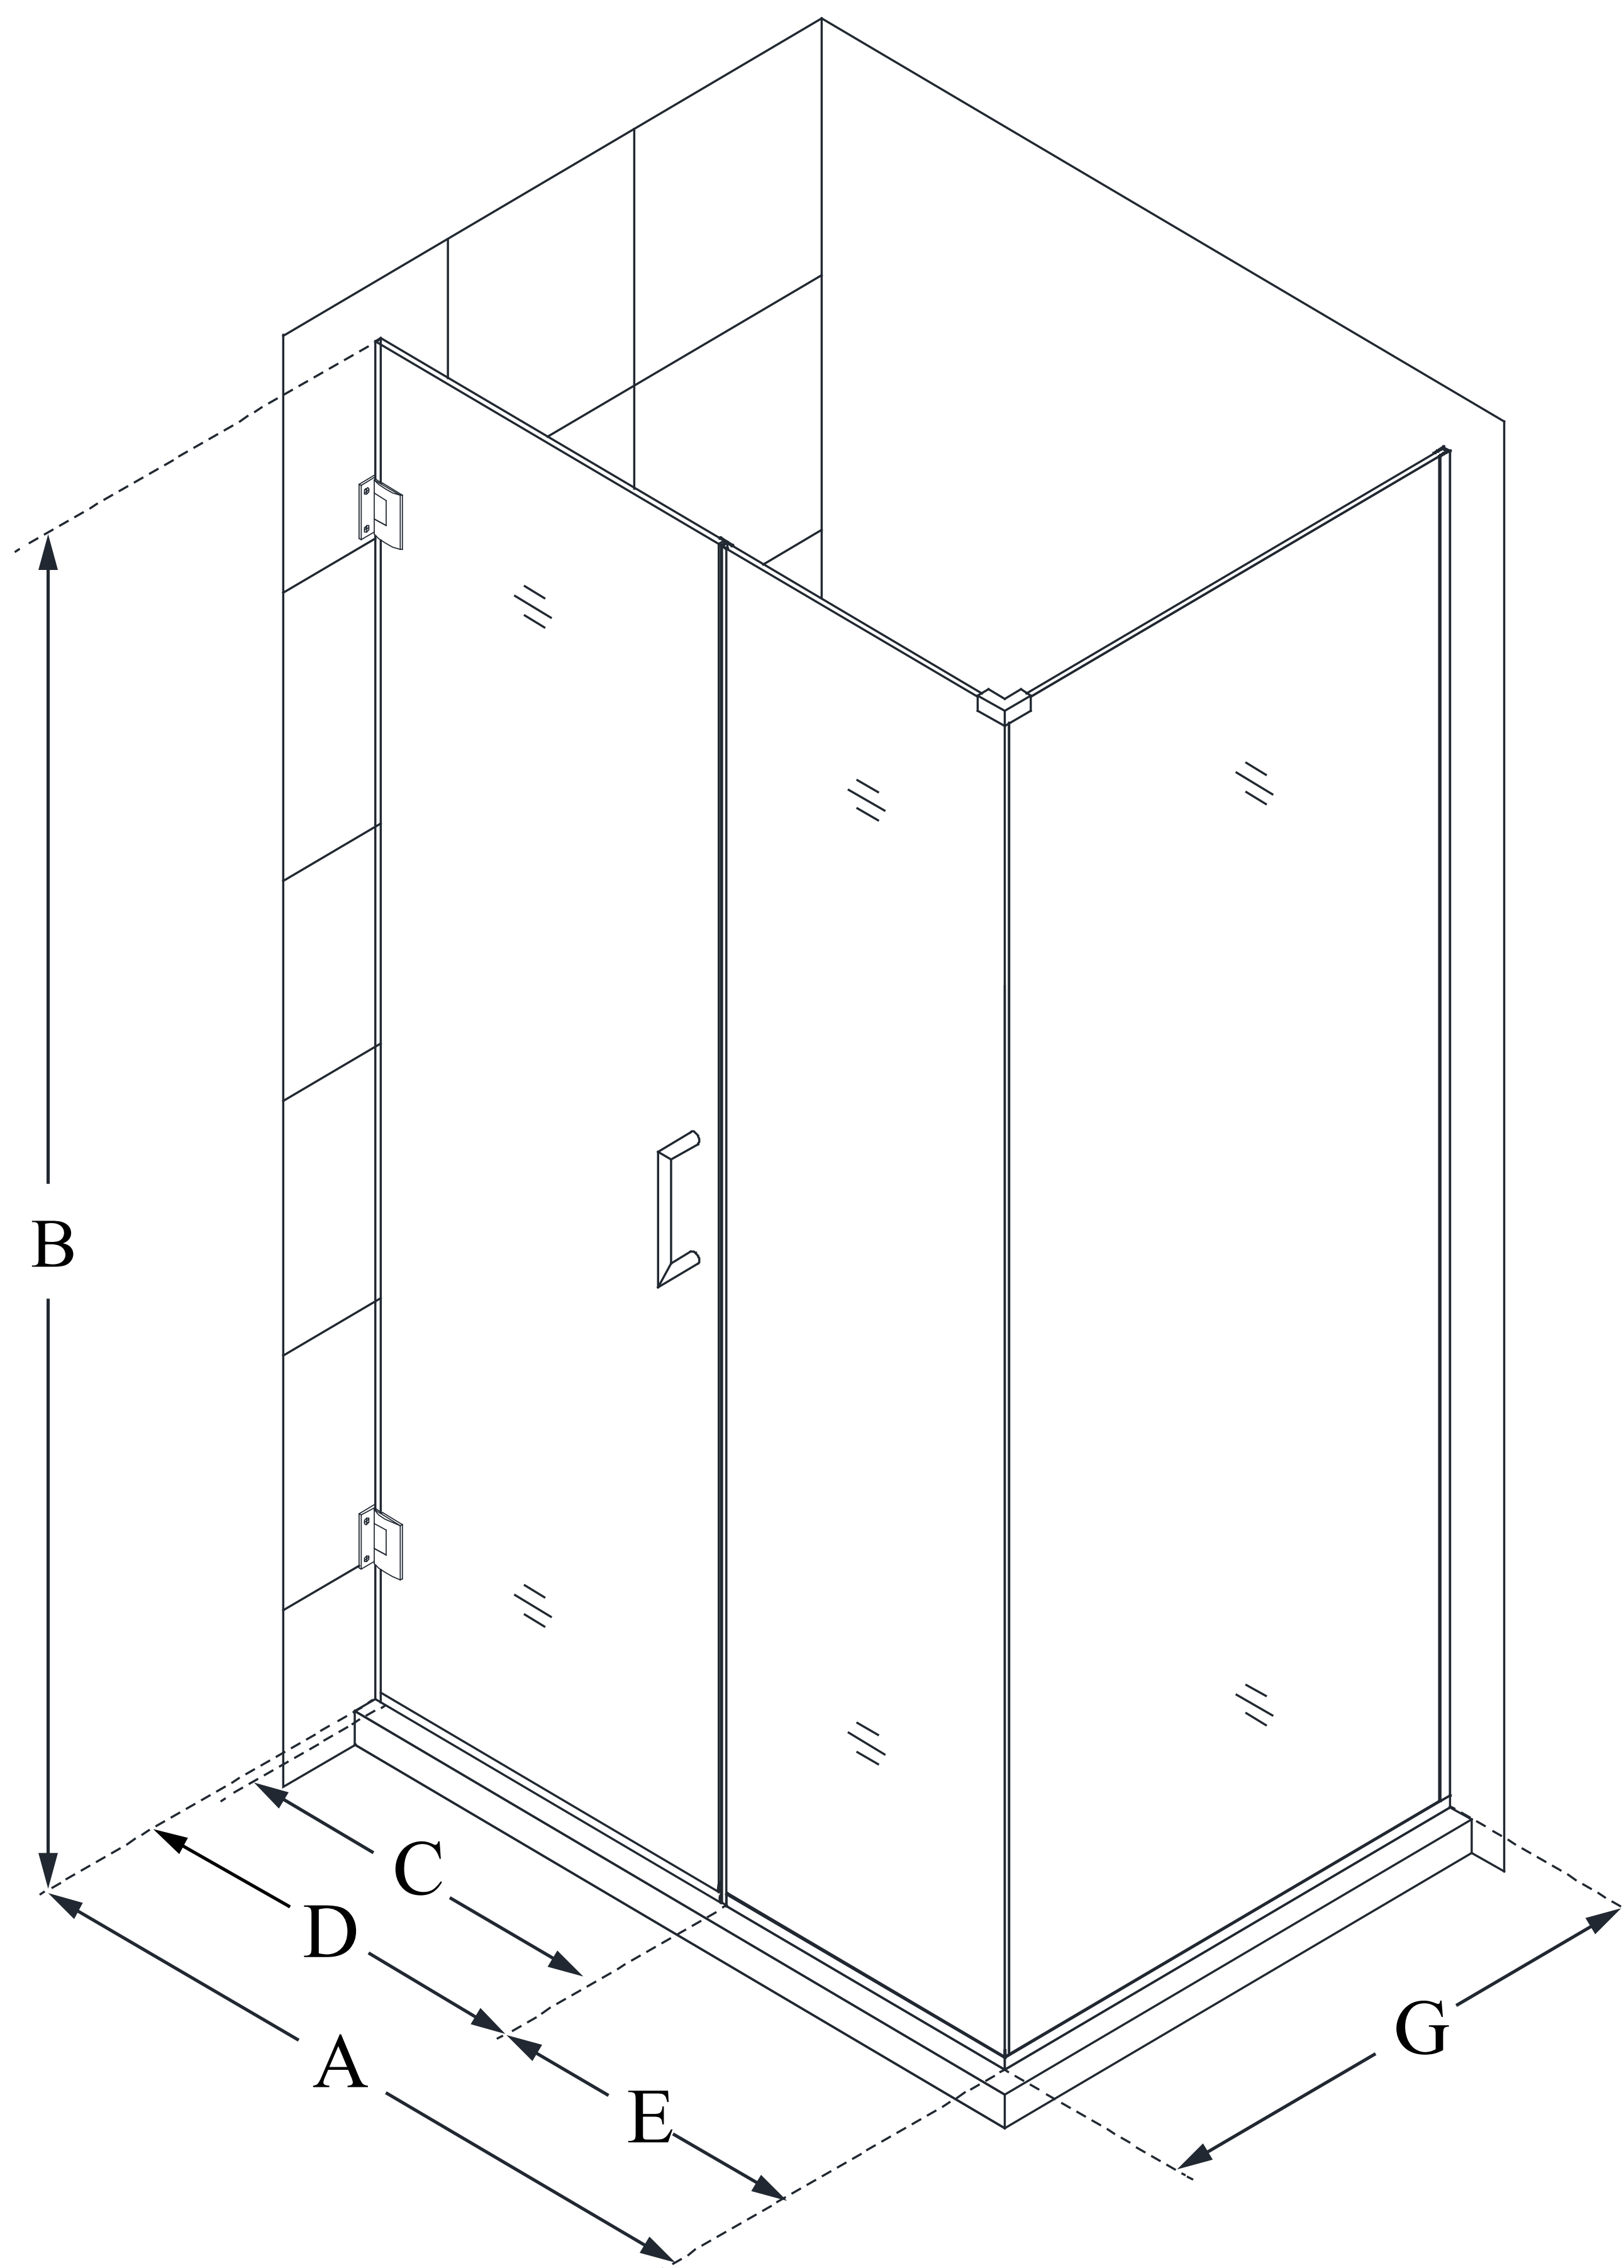

SHEN-24575340

UNIDOOR PLUS

DreamLine Unidoor Plus 57
1/2 in. W x 34 3/8 in. D x 72 in.
H Frameless Hinged Shower
Enclosure, Clear Glass

SWING DOOR

CONFIGURATION DIMENSIONS:

A: 57 1/2 in.

MODEL WIDTH

B: 72 in.

MODEL HEIGHT

C: 26 in.

ACCESS WIDTH

D: 27 in.

DOOR WIDTH

E: 30 1/2 in.

INLINE PANEL WIDTH

G: 34 3/8 in.

RETURN PANEL WIDTH

DreamLine reserves the right to update or modify the hardware or materials pictured without prior notice for the purpose of product improvement and customer satisfaction.