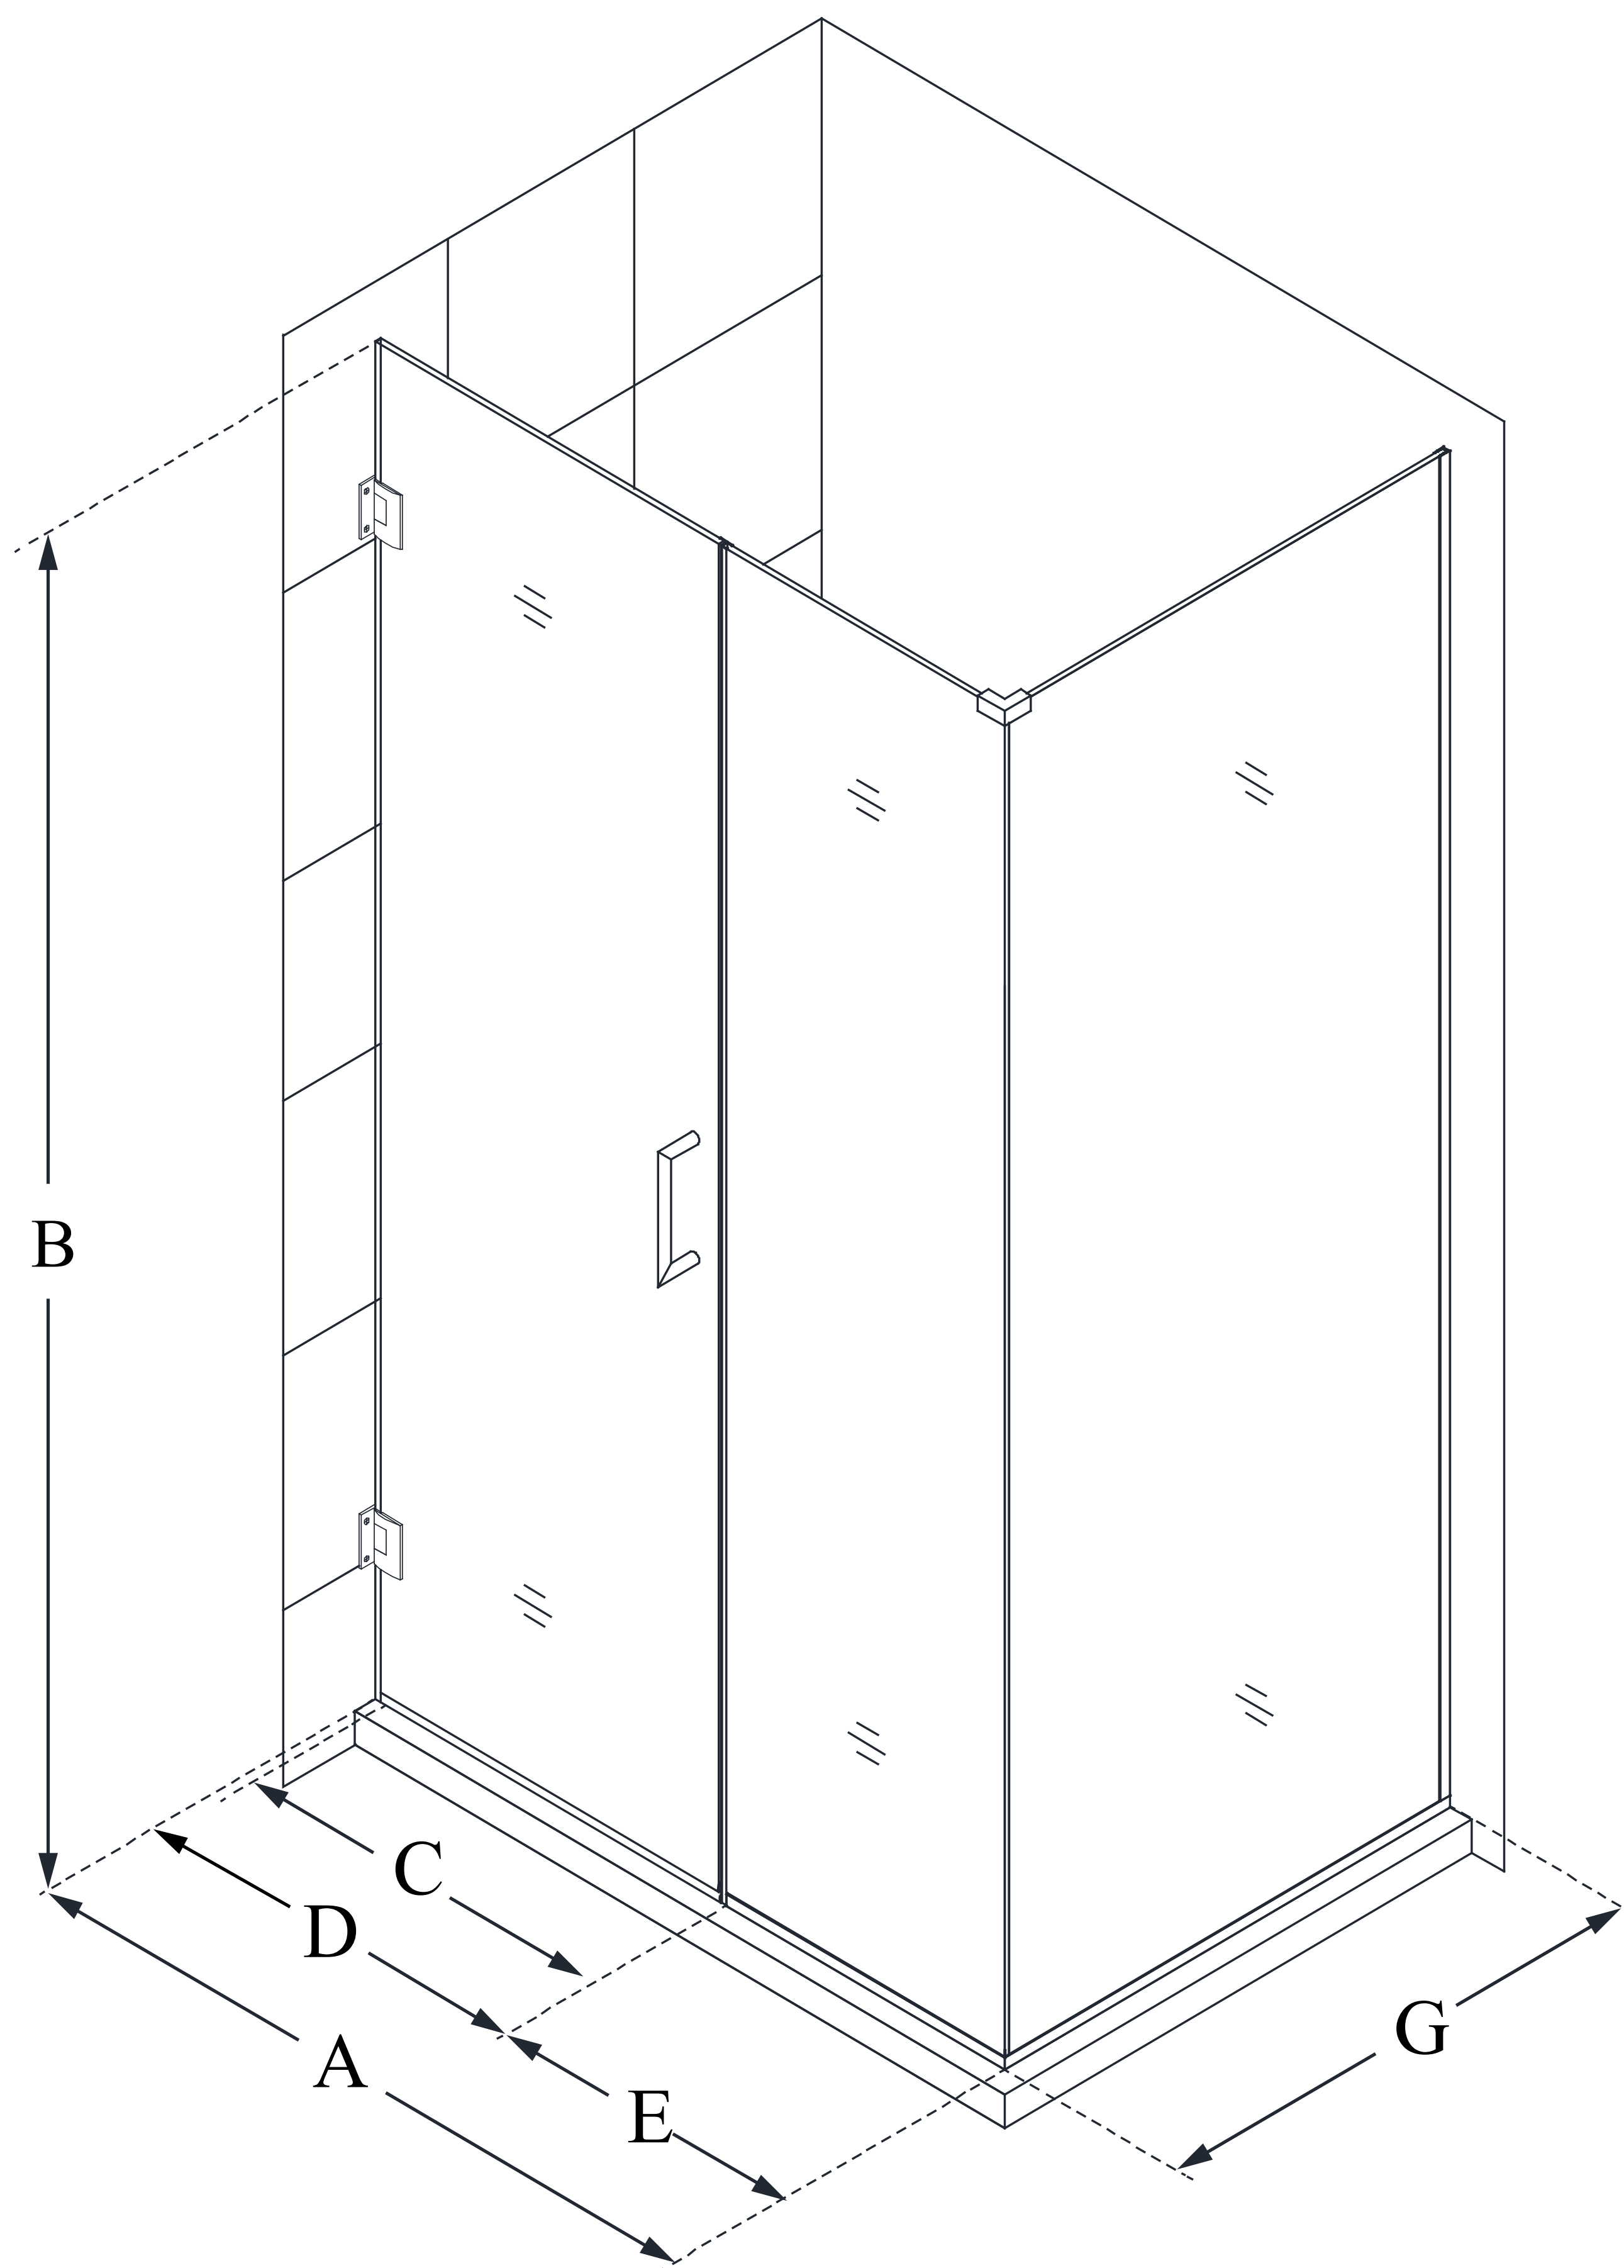

SHEN-24575300

UNIDOOR PLUS

DreamLine Unidoor Plus 57
1/2 in. W x 30 3/8 in. D x 72 in.
H Frameless Hinged Shower
Enclosure, Clear Glass

SWING DOOR

CONFIGURATION DIMENSIONS:

A: 57 1/2 in.

MODEL WIDTH

B: 72 in.

MODEL HEIGHT

C: 26 in.

ACCESS WIDTH

D: 27 in.

DOOR WIDTH

E: 30 1/2 in.

INLINE PANEL WIDTH

G: 30 3/8 in.

RETURN PANEL WIDTH

DreamLine reserves the right to update or modify the hardware or materials pictured without prior notice for the purpose of product improvement and customer satisfaction.