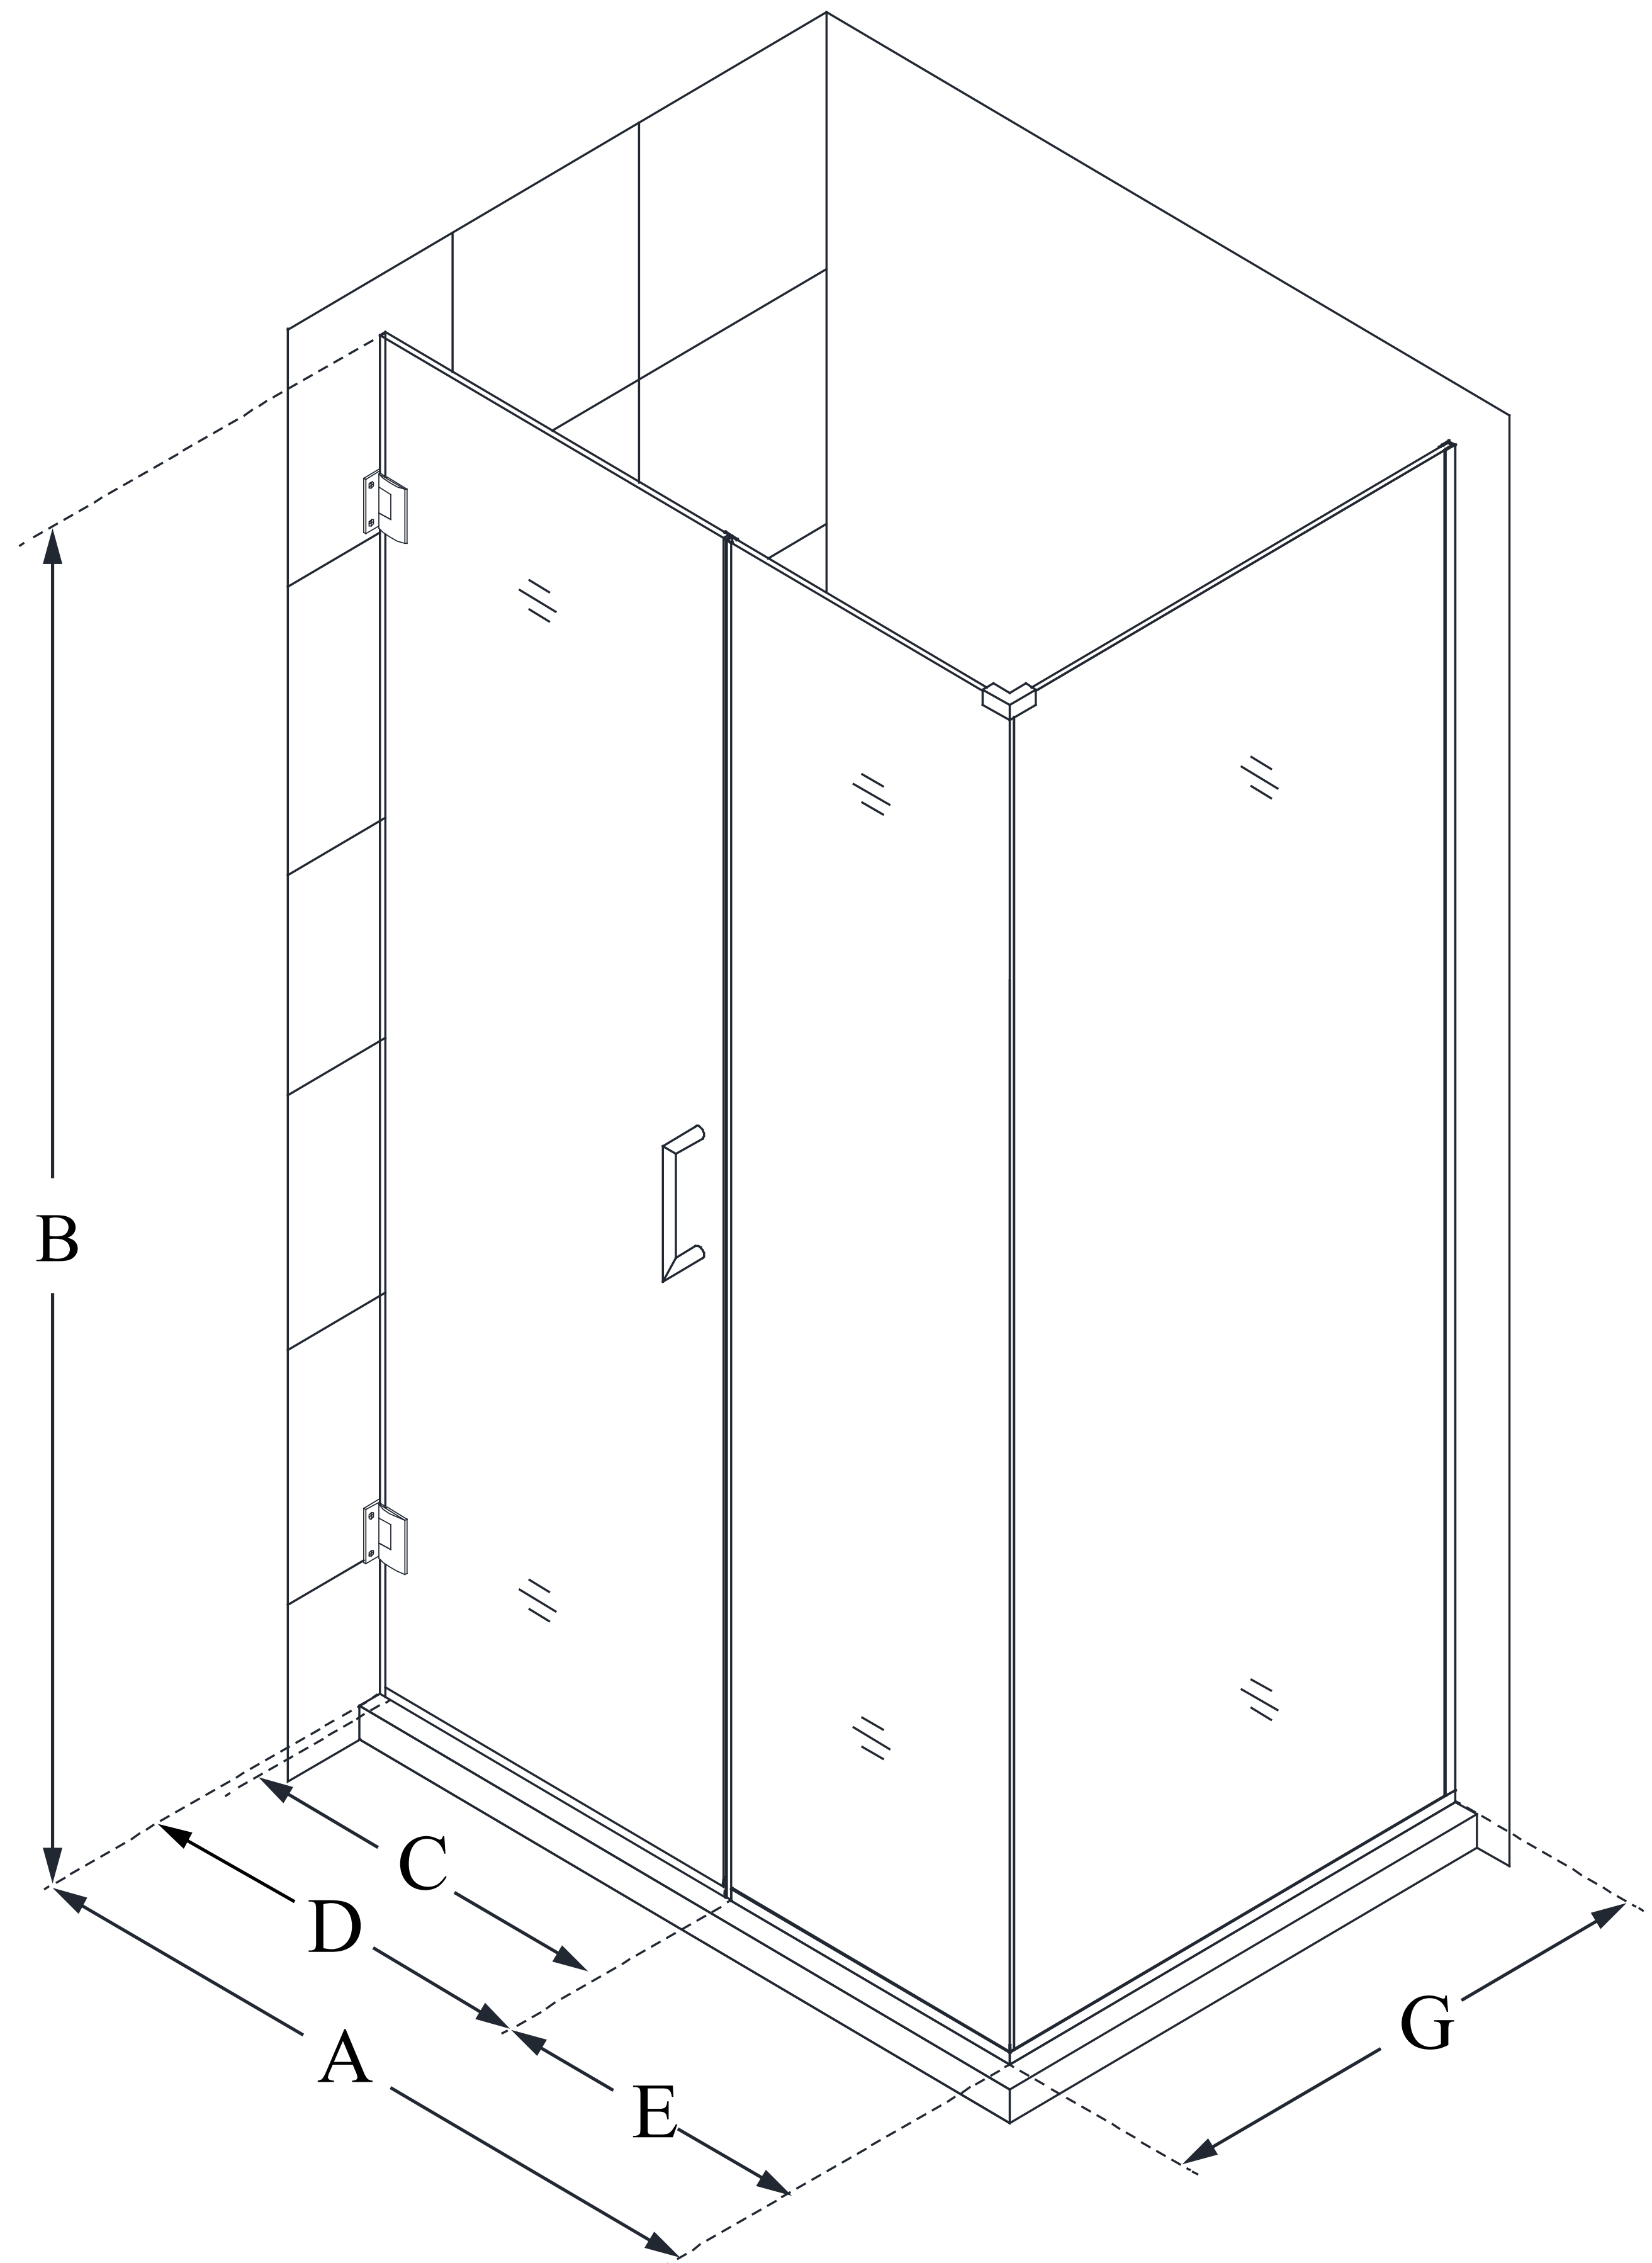

SHEN-24565300

UNIDOOR PLUS

DreamLine Unidoor Plus 56
1/2 in. W x 30 3/8 in. D x 72 in.
H Frameless Hinged Shower
Enclosure, Clear Glass

SWING DOOR

CONFIGURATION DIMENSIONS:

A: 56 1/2 in.

MODEL WIDTH

B: 72 in.

MODEL HEIGHT

C: 25 in.

ACCESS WIDTH

D: 26 in.

DOOR WIDTH

E: 30 1/2 in.

INLINE PANEL WIDTH

G: 30 3/8 in.

RETURN PANEL WIDTH

DreamLine reserves the right to update or modify the hardware or materials pictured without prior notice for the purpose of product improvement and customer satisfaction.