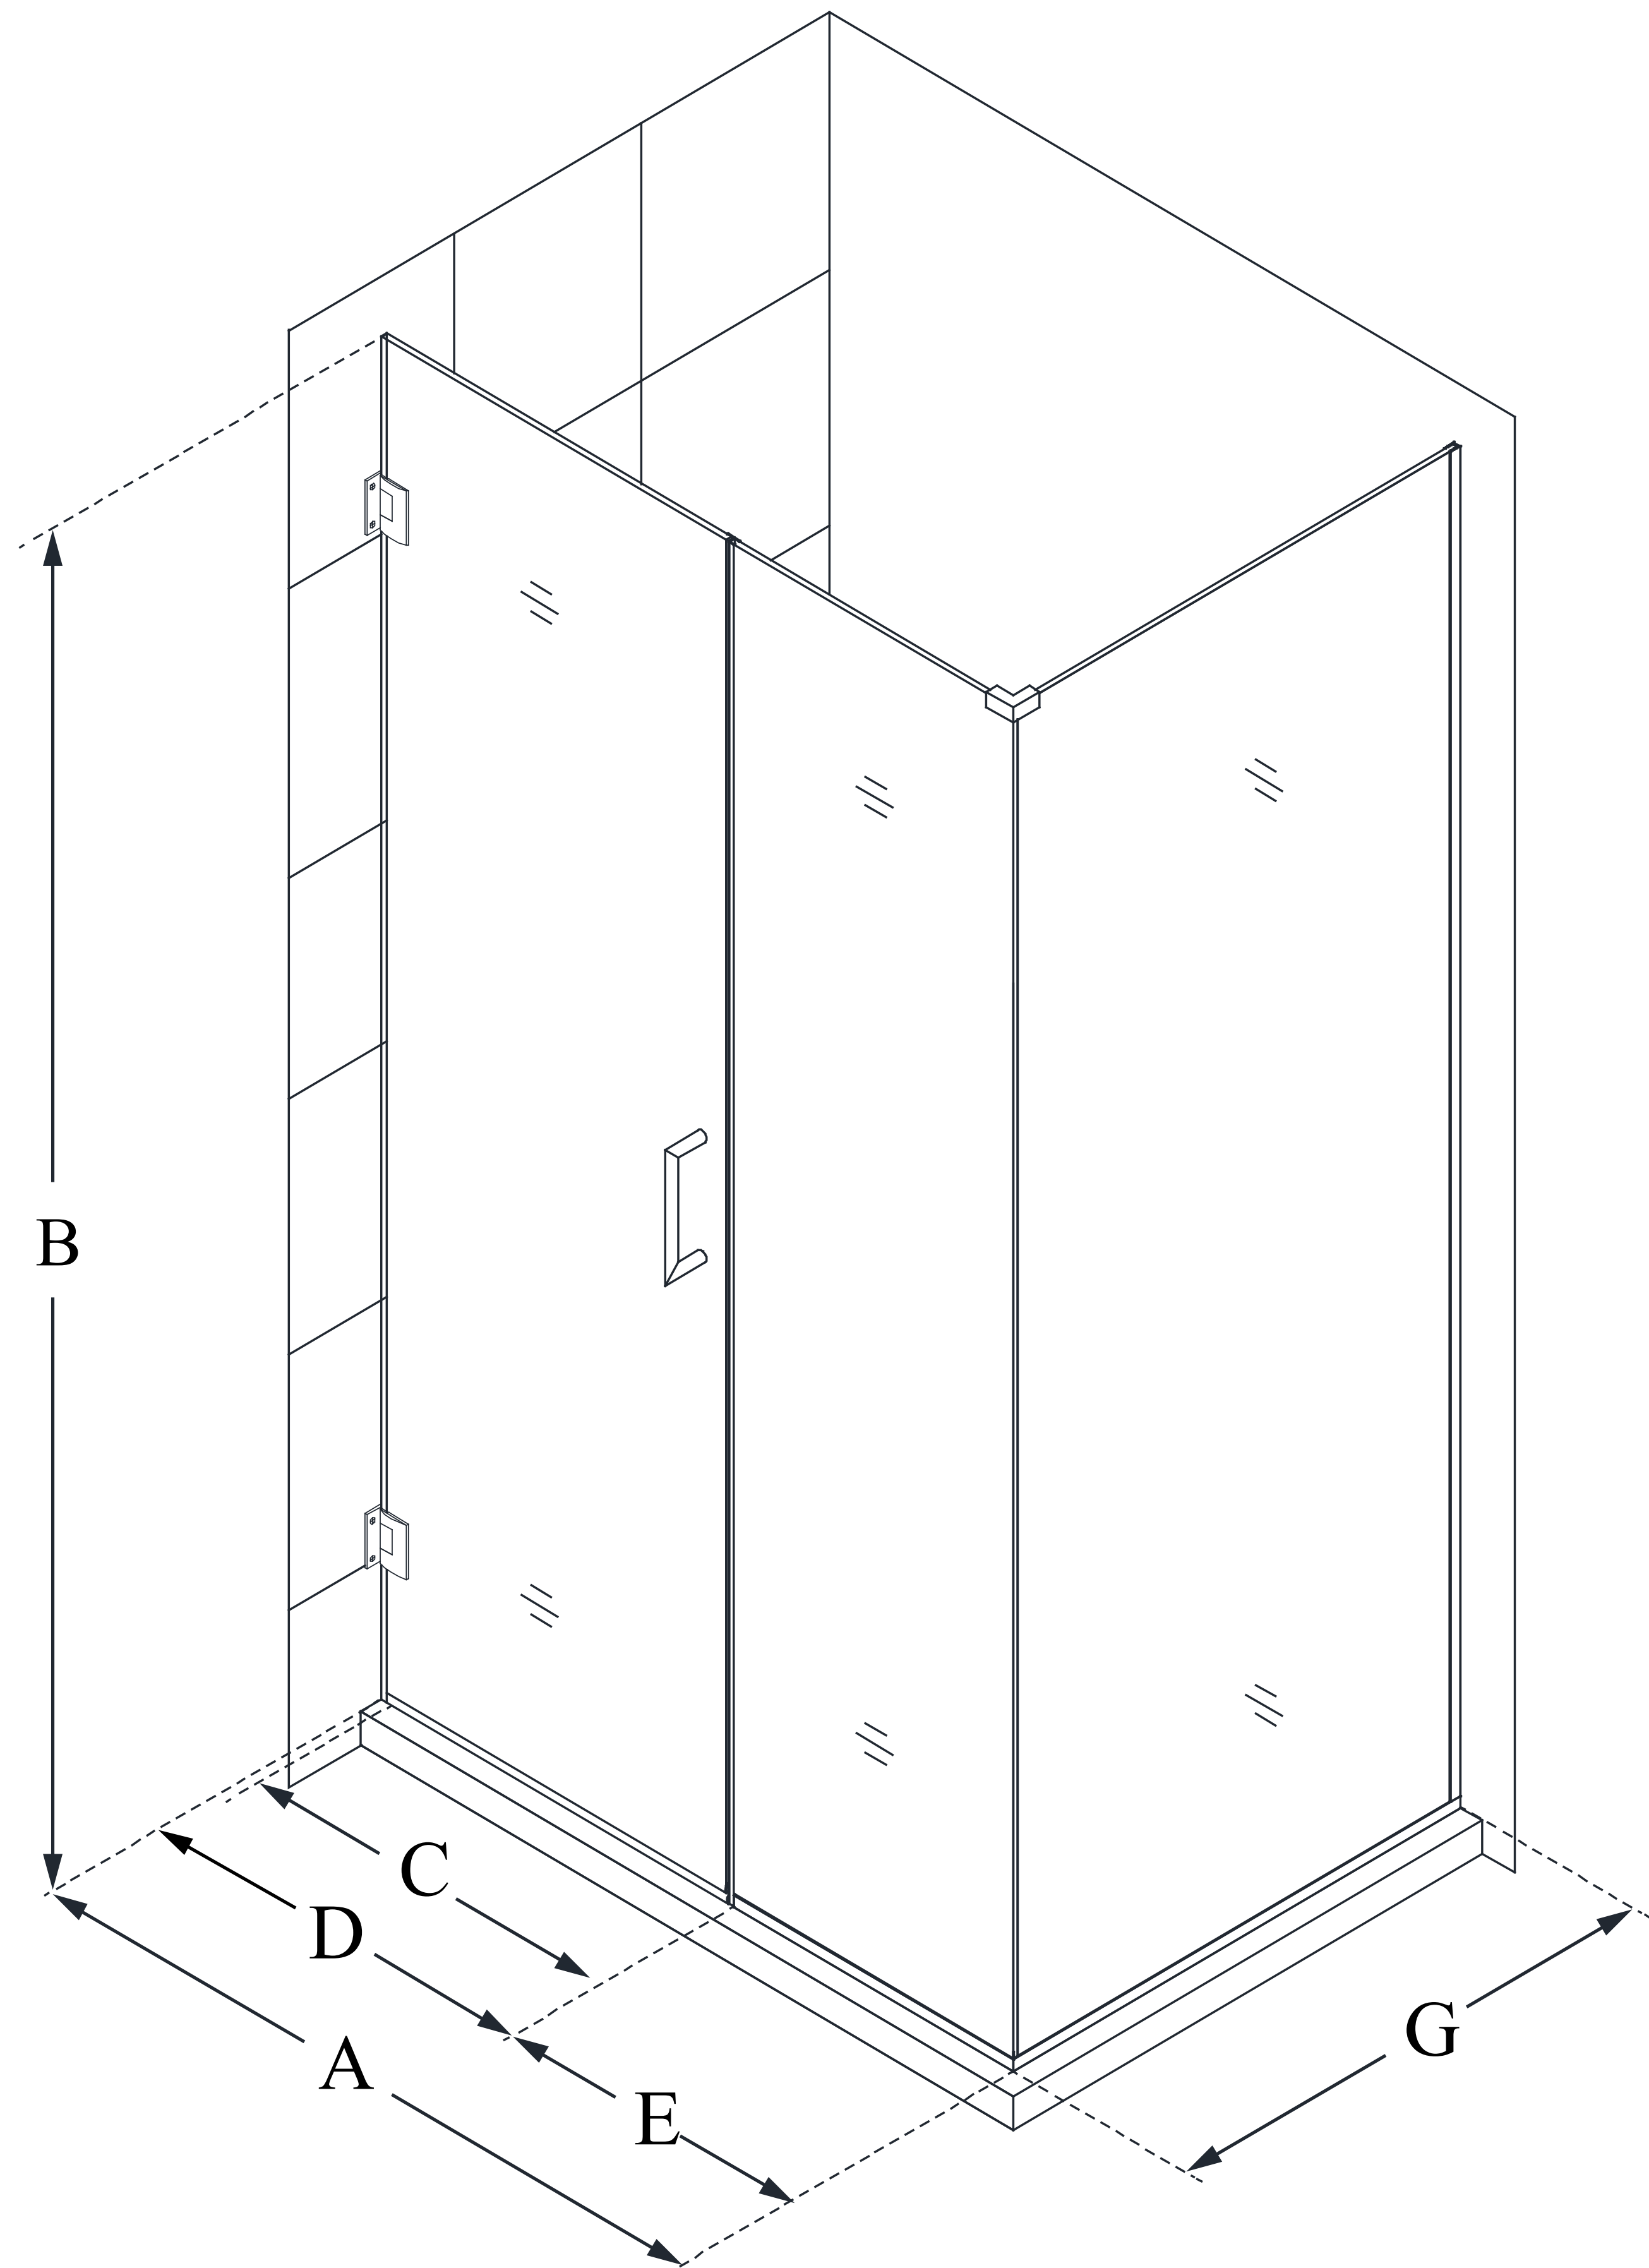

SHEN-24535340

UNIDOOR PLUS

DreamLine Unidoor Plus 53
1/2 in. W x 34 3/8 in. D x 72 in.
H Frameless Hinged Shower
Enclosure, Clear Glass

SWING DOOR

CONFIGURATION DIMENSIONS:

A: 53 1/2 in.

MODEL WIDTH

B: 72 in.

MODEL HEIGHT

C: 22 in.

ACCESS WIDTH

D: 23 in.

DOOR WIDTH

E: 30 1/2 in.

INLINE PANEL WIDTH

G: 34 3/8 in.

RETURN PANEL WIDTH

DreamLine reserves the right to update or modify the hardware or materials pictured without prior notice for the purpose of product improvement and customer satisfaction.