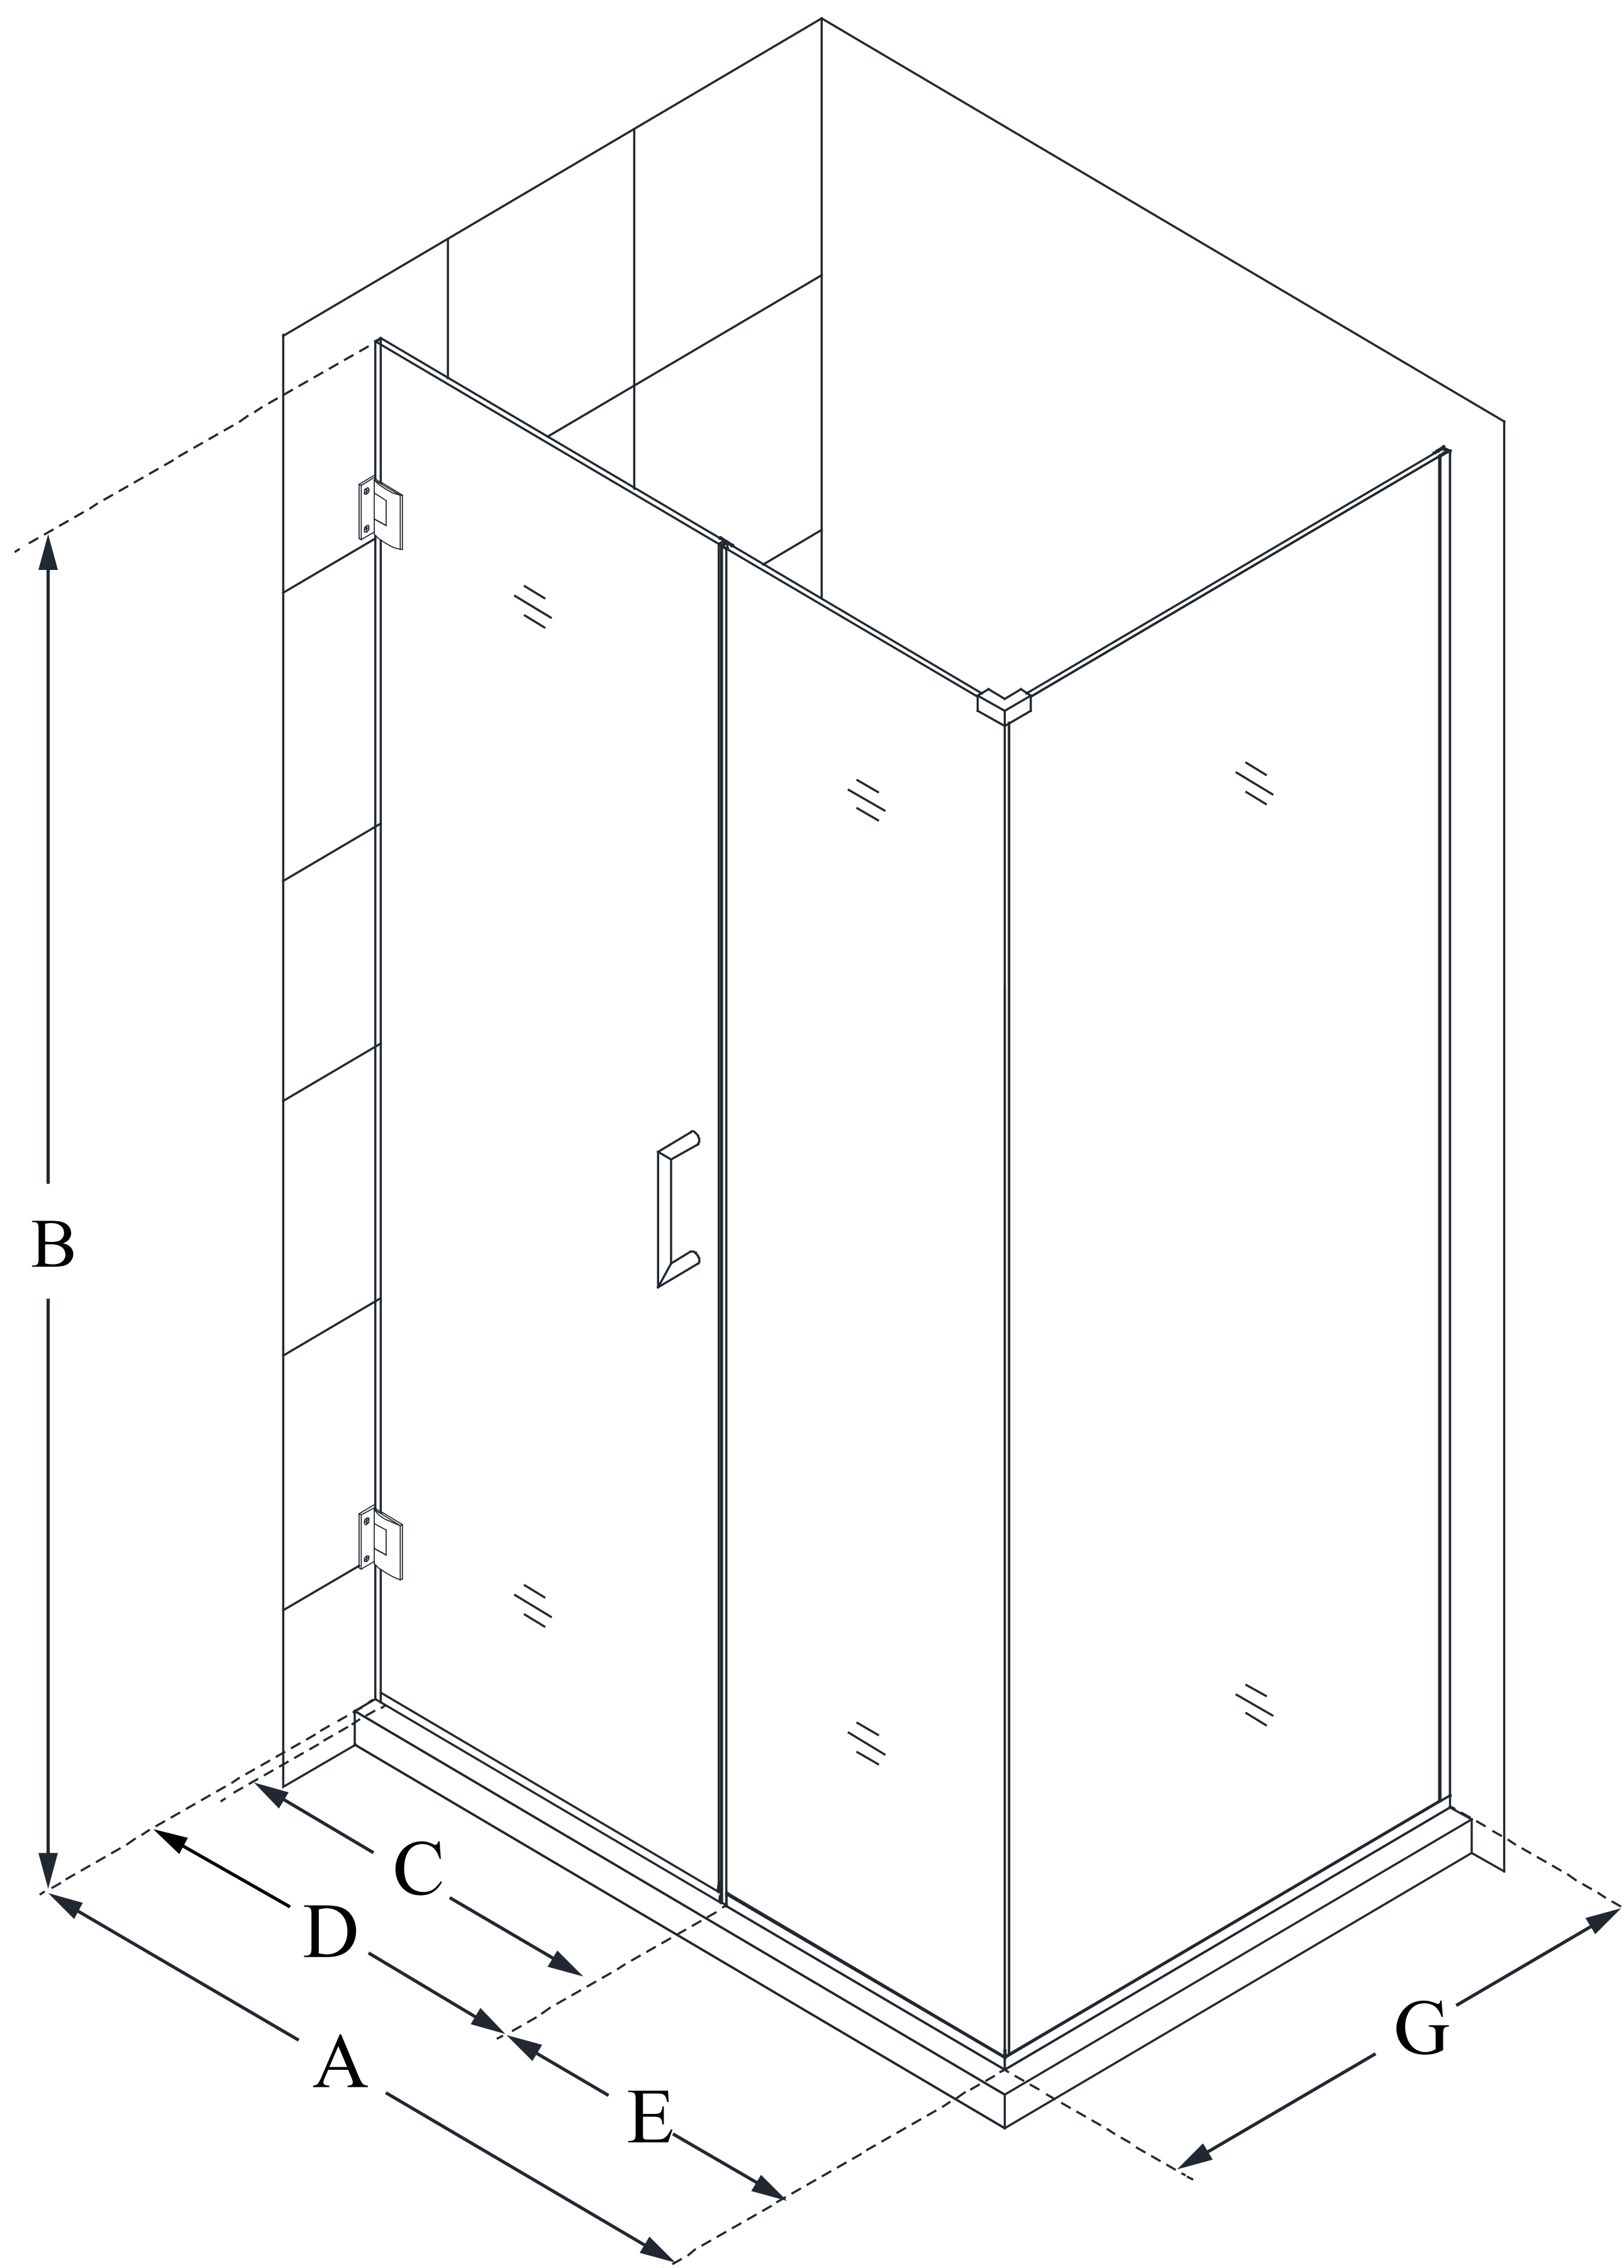

SHEN-24520340

UNIDOOR PLUS

DreamLine Unidoor Plus 52 in. W
x 34 3/8 in. D x 72 in. H Frameless
Hinged Shower Enclosure, Clear
Glass

SWING DOOR

CONFIGURATION DIMENSIONS:

A: 52 in.

MODEL WIDTH

B: 72 in.

MODEL HEIGHT

C: 29 in.

ACCESS WIDTH

D: 30 in.

DOOR WIDTH

E: 22 in.

INLINE PANEL WIDTH

G: 34 3/8 in.

RETURN PANEL WIDTH

DreamLine reserves the right to update or modify the hardware or materials pictured without prior notice for the purpose of product improvement and customer satisfaction.