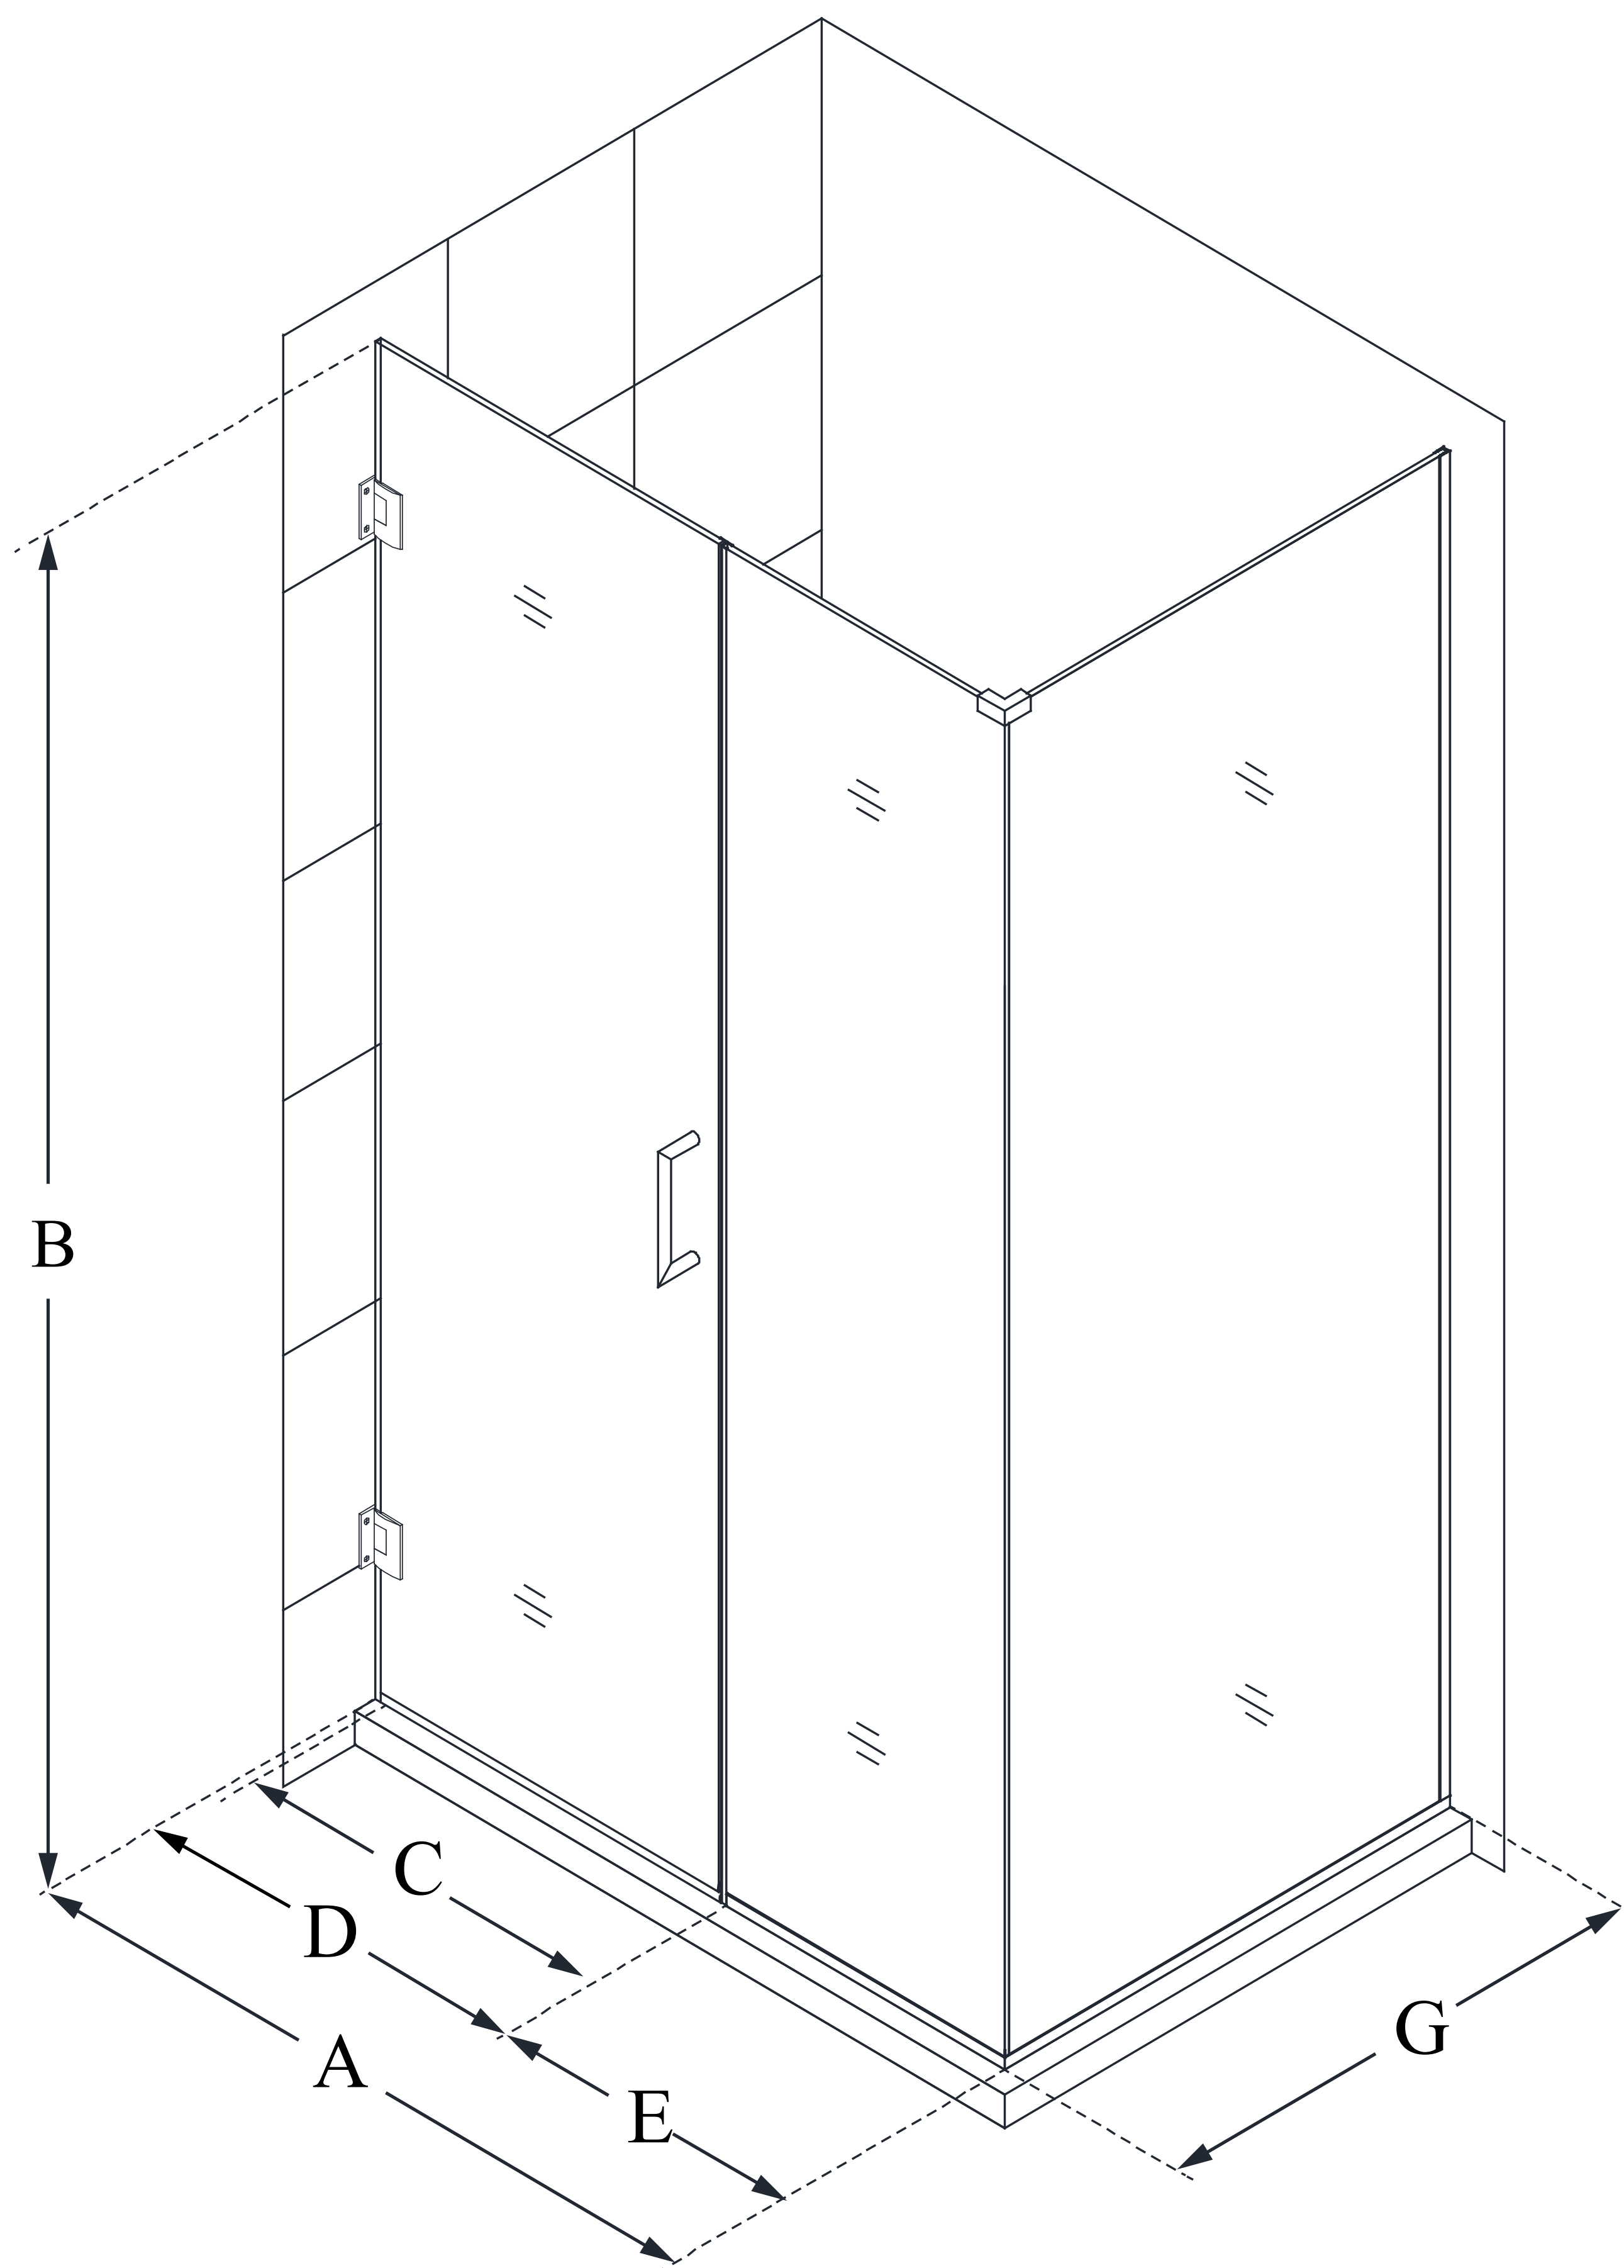

# UNIDOOR PLUS

DreamLine Unidoor Plus 52 in. W  
x 30 3/8 in. D x 72 in. H Frameless  
Hinged Shower Enclosure, Clear  
Glass

**SWING DOOR**

## CONFIGURATION DIMENSIONS:

**A: 52 in.**

MODEL WIDTH

**B: 72 in.**

MODEL HEIGHT

**C: 29 in.**

ACCESS WIDTH

**D: 30 in.**

DOOR WIDTH

**E: 22 in.**

INLINE PANEL WIDTH

**G: 30 3/8 in.**

RETURN PANEL WIDTH

DreamLine reserves the right to update or modify the hardware or materials pictured without prior notice for the purpose of product improvement and customer satisfaction.