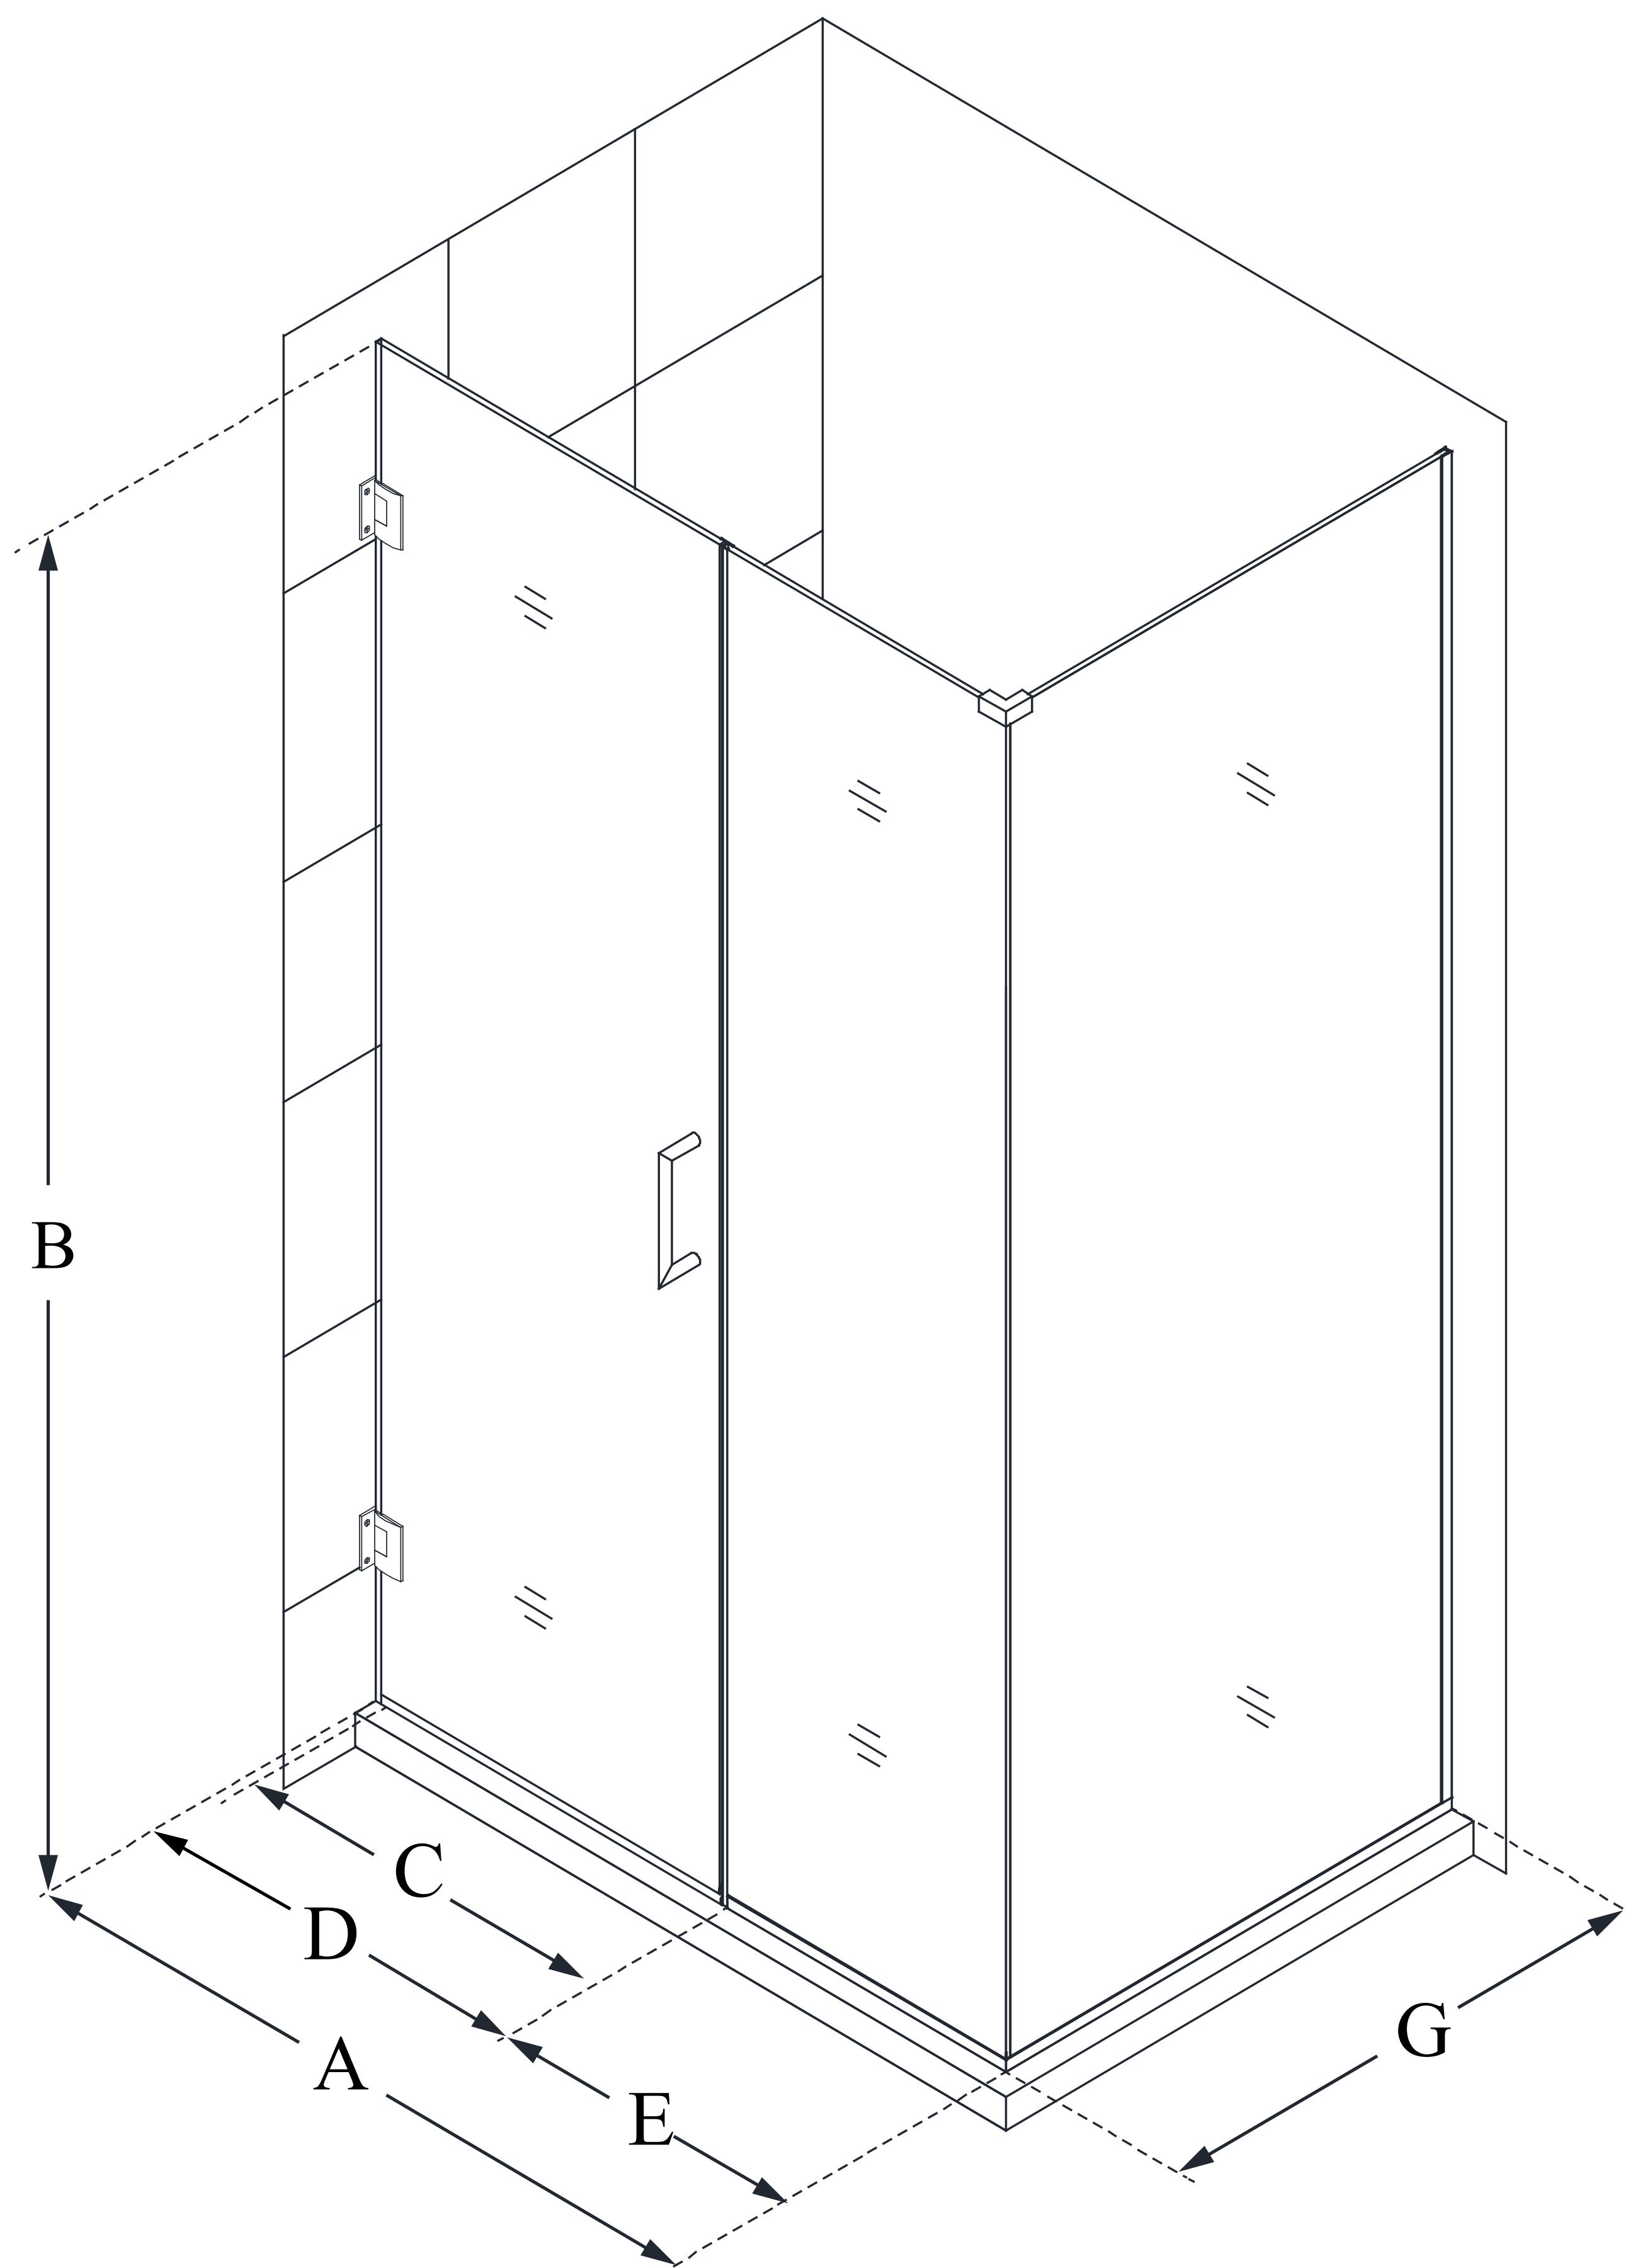

SHEN-24490340

UNIDOOR PLUS

DreamLine Unidoor Plus 49 in. W
x 34 3/8 in. D x 72 in. H Frameless
Hinged Shower Enclosure, Clear
Glass

SWING DOOR

CONFIGURATION DIMENSIONS:

A: 49 in.

MODEL WIDTH

B: 72 in.

MODEL HEIGHT

C: 26 in.

ACCESS WIDTH

D: 27 in.

DOOR WIDTH

E: 22 in.

INLINE PANEL WIDTH

G: 34 3/8 in.

RETURN PANEL WIDTH

DreamLine reserves the right to update or modify the hardware or materials pictured without prior notice for the purpose of product improvement and customer satisfaction.