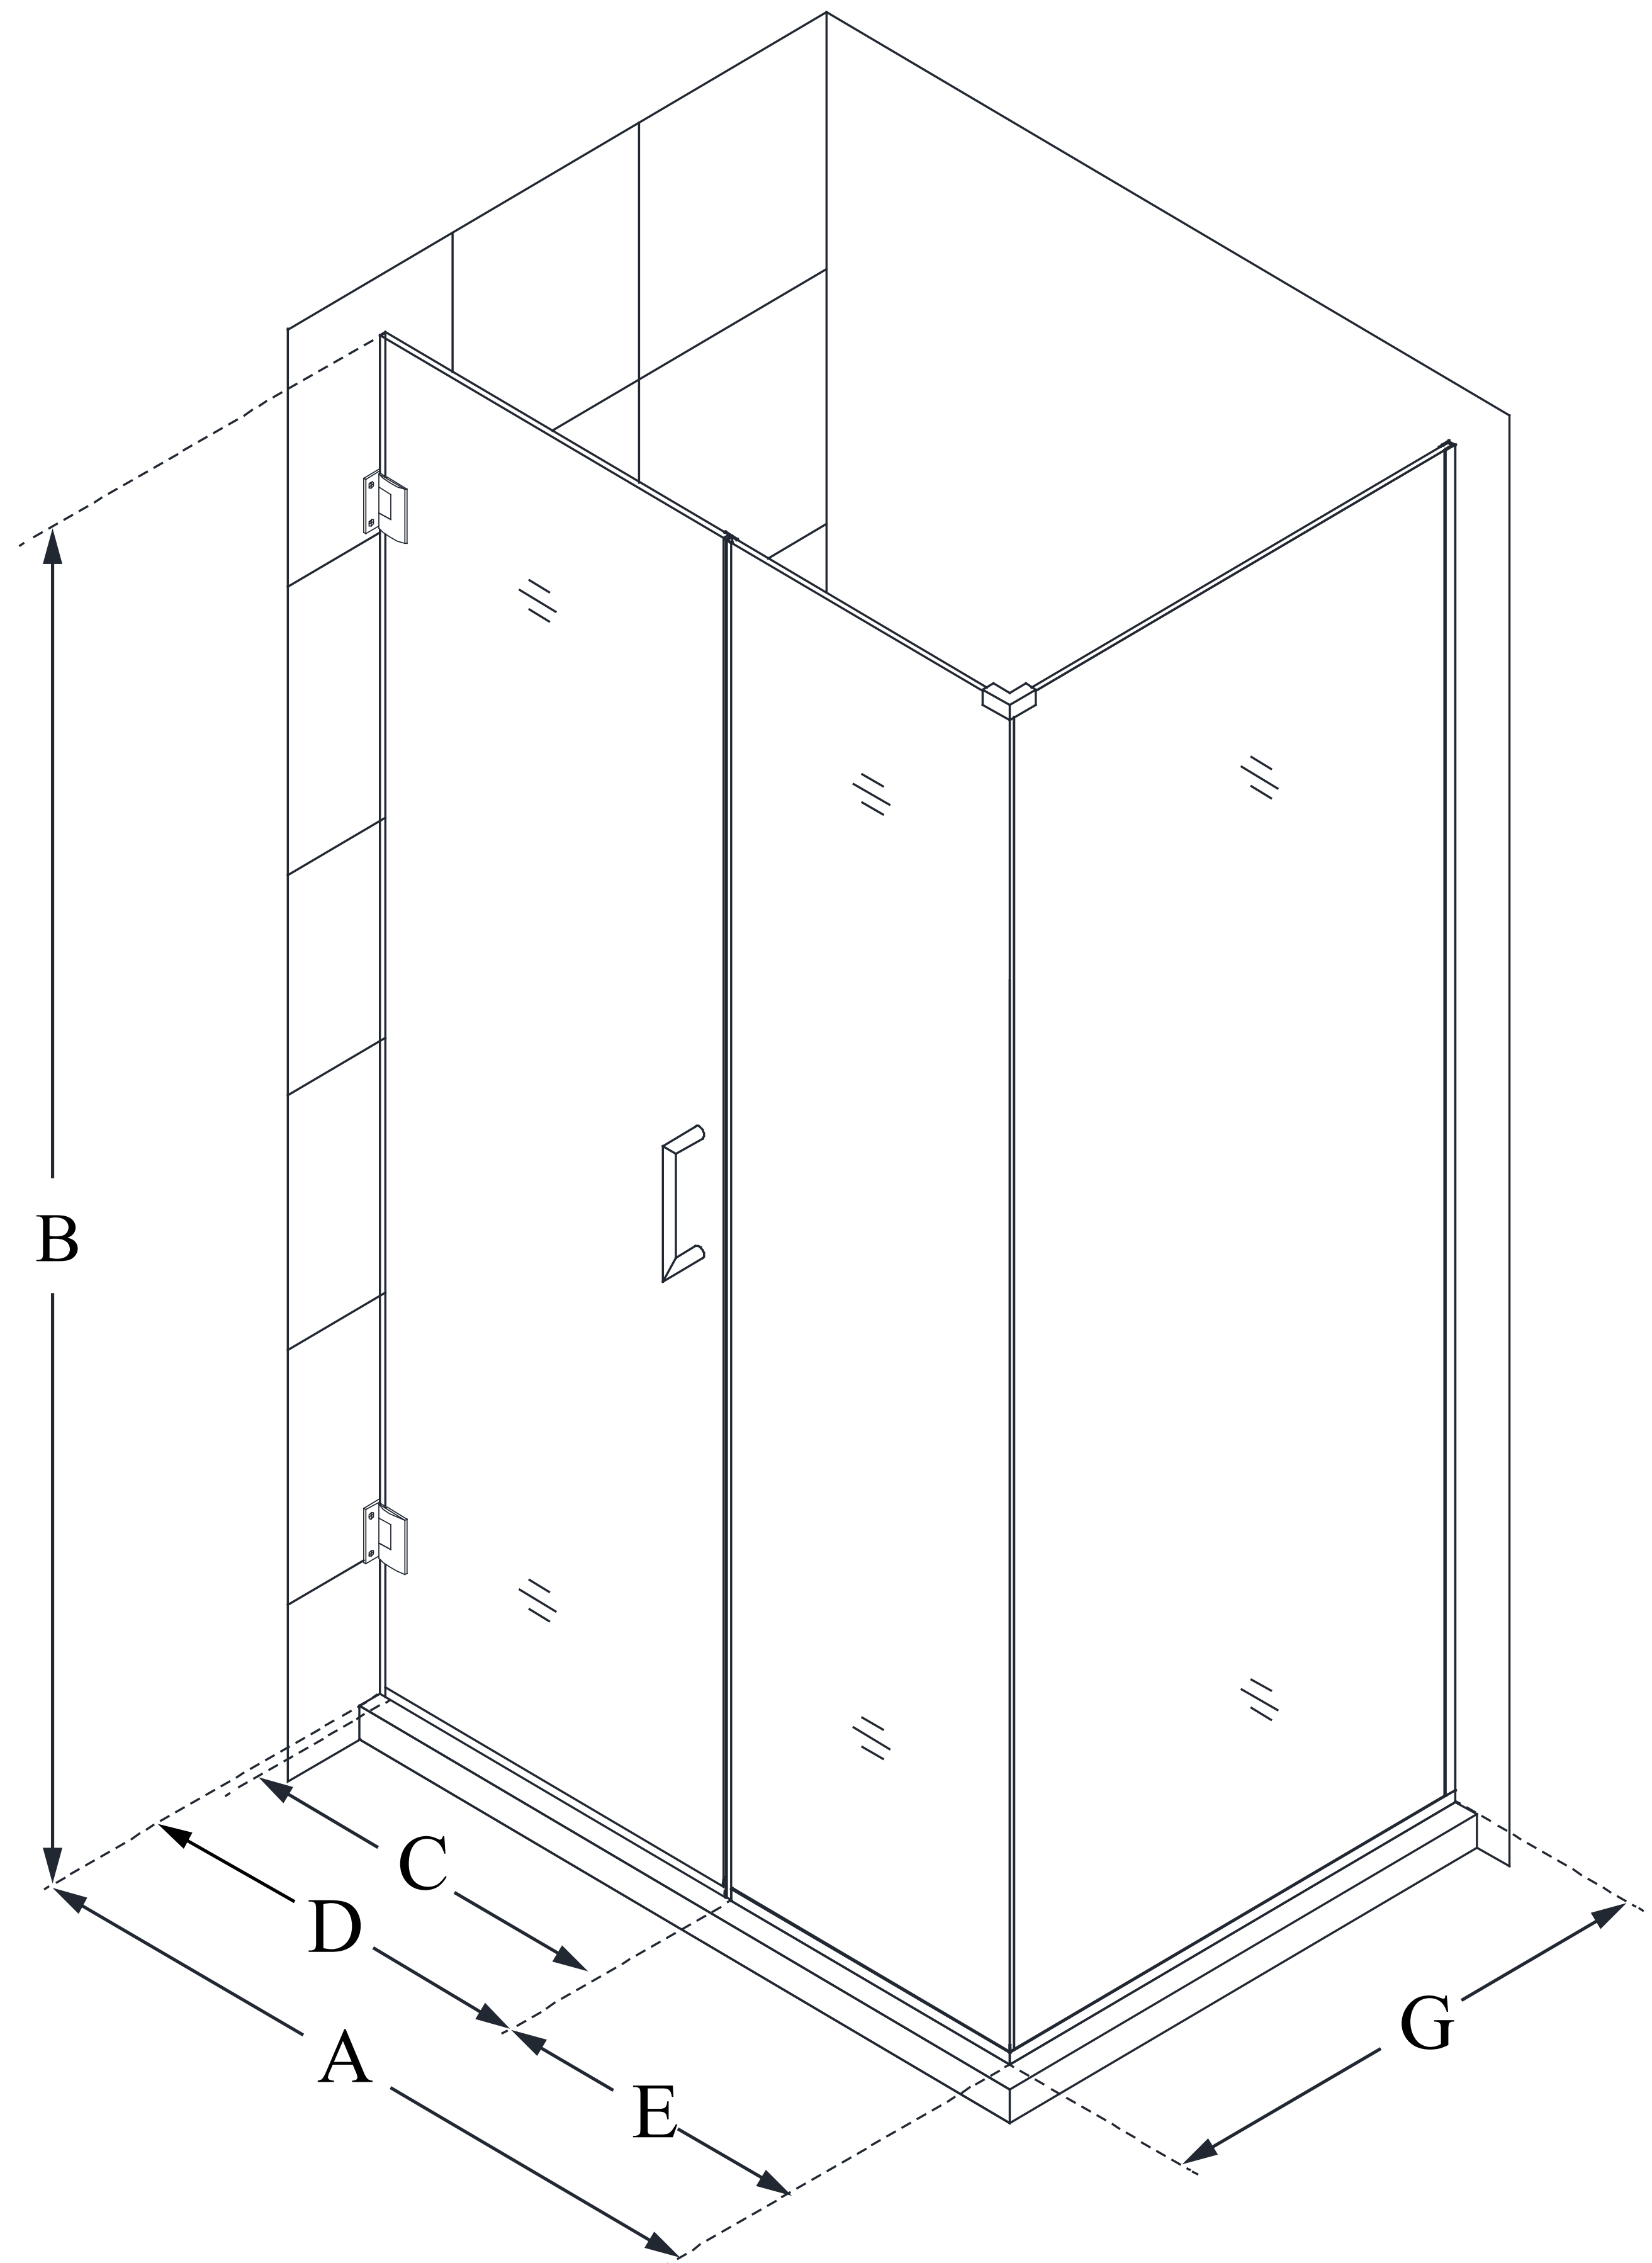

# UNIDOOR PLUS

DreamLine Unidoor Plus 48 in. W  
x 30 3/8 in. D x 72 in. H Frameless  
Hinged Shower Enclosure, Clear  
Glass

**SWING DOOR**

## CONFIGURATION DIMENSIONS:

**A: 48 in.**

MODEL WIDTH

**B: 72 in.**

MODEL HEIGHT

**C: 25 in.**

ACCESS WIDTH

**D: 26 in.**

DOOR WIDTH

**E: 22 in.**

INLINE PANEL WIDTH

**G: 30 3/8 in.**

RETURN PANEL WIDTH

DreamLine reserves the right to update or modify the hardware or materials pictured without prior notice for the purpose of product improvement and customer satisfaction.