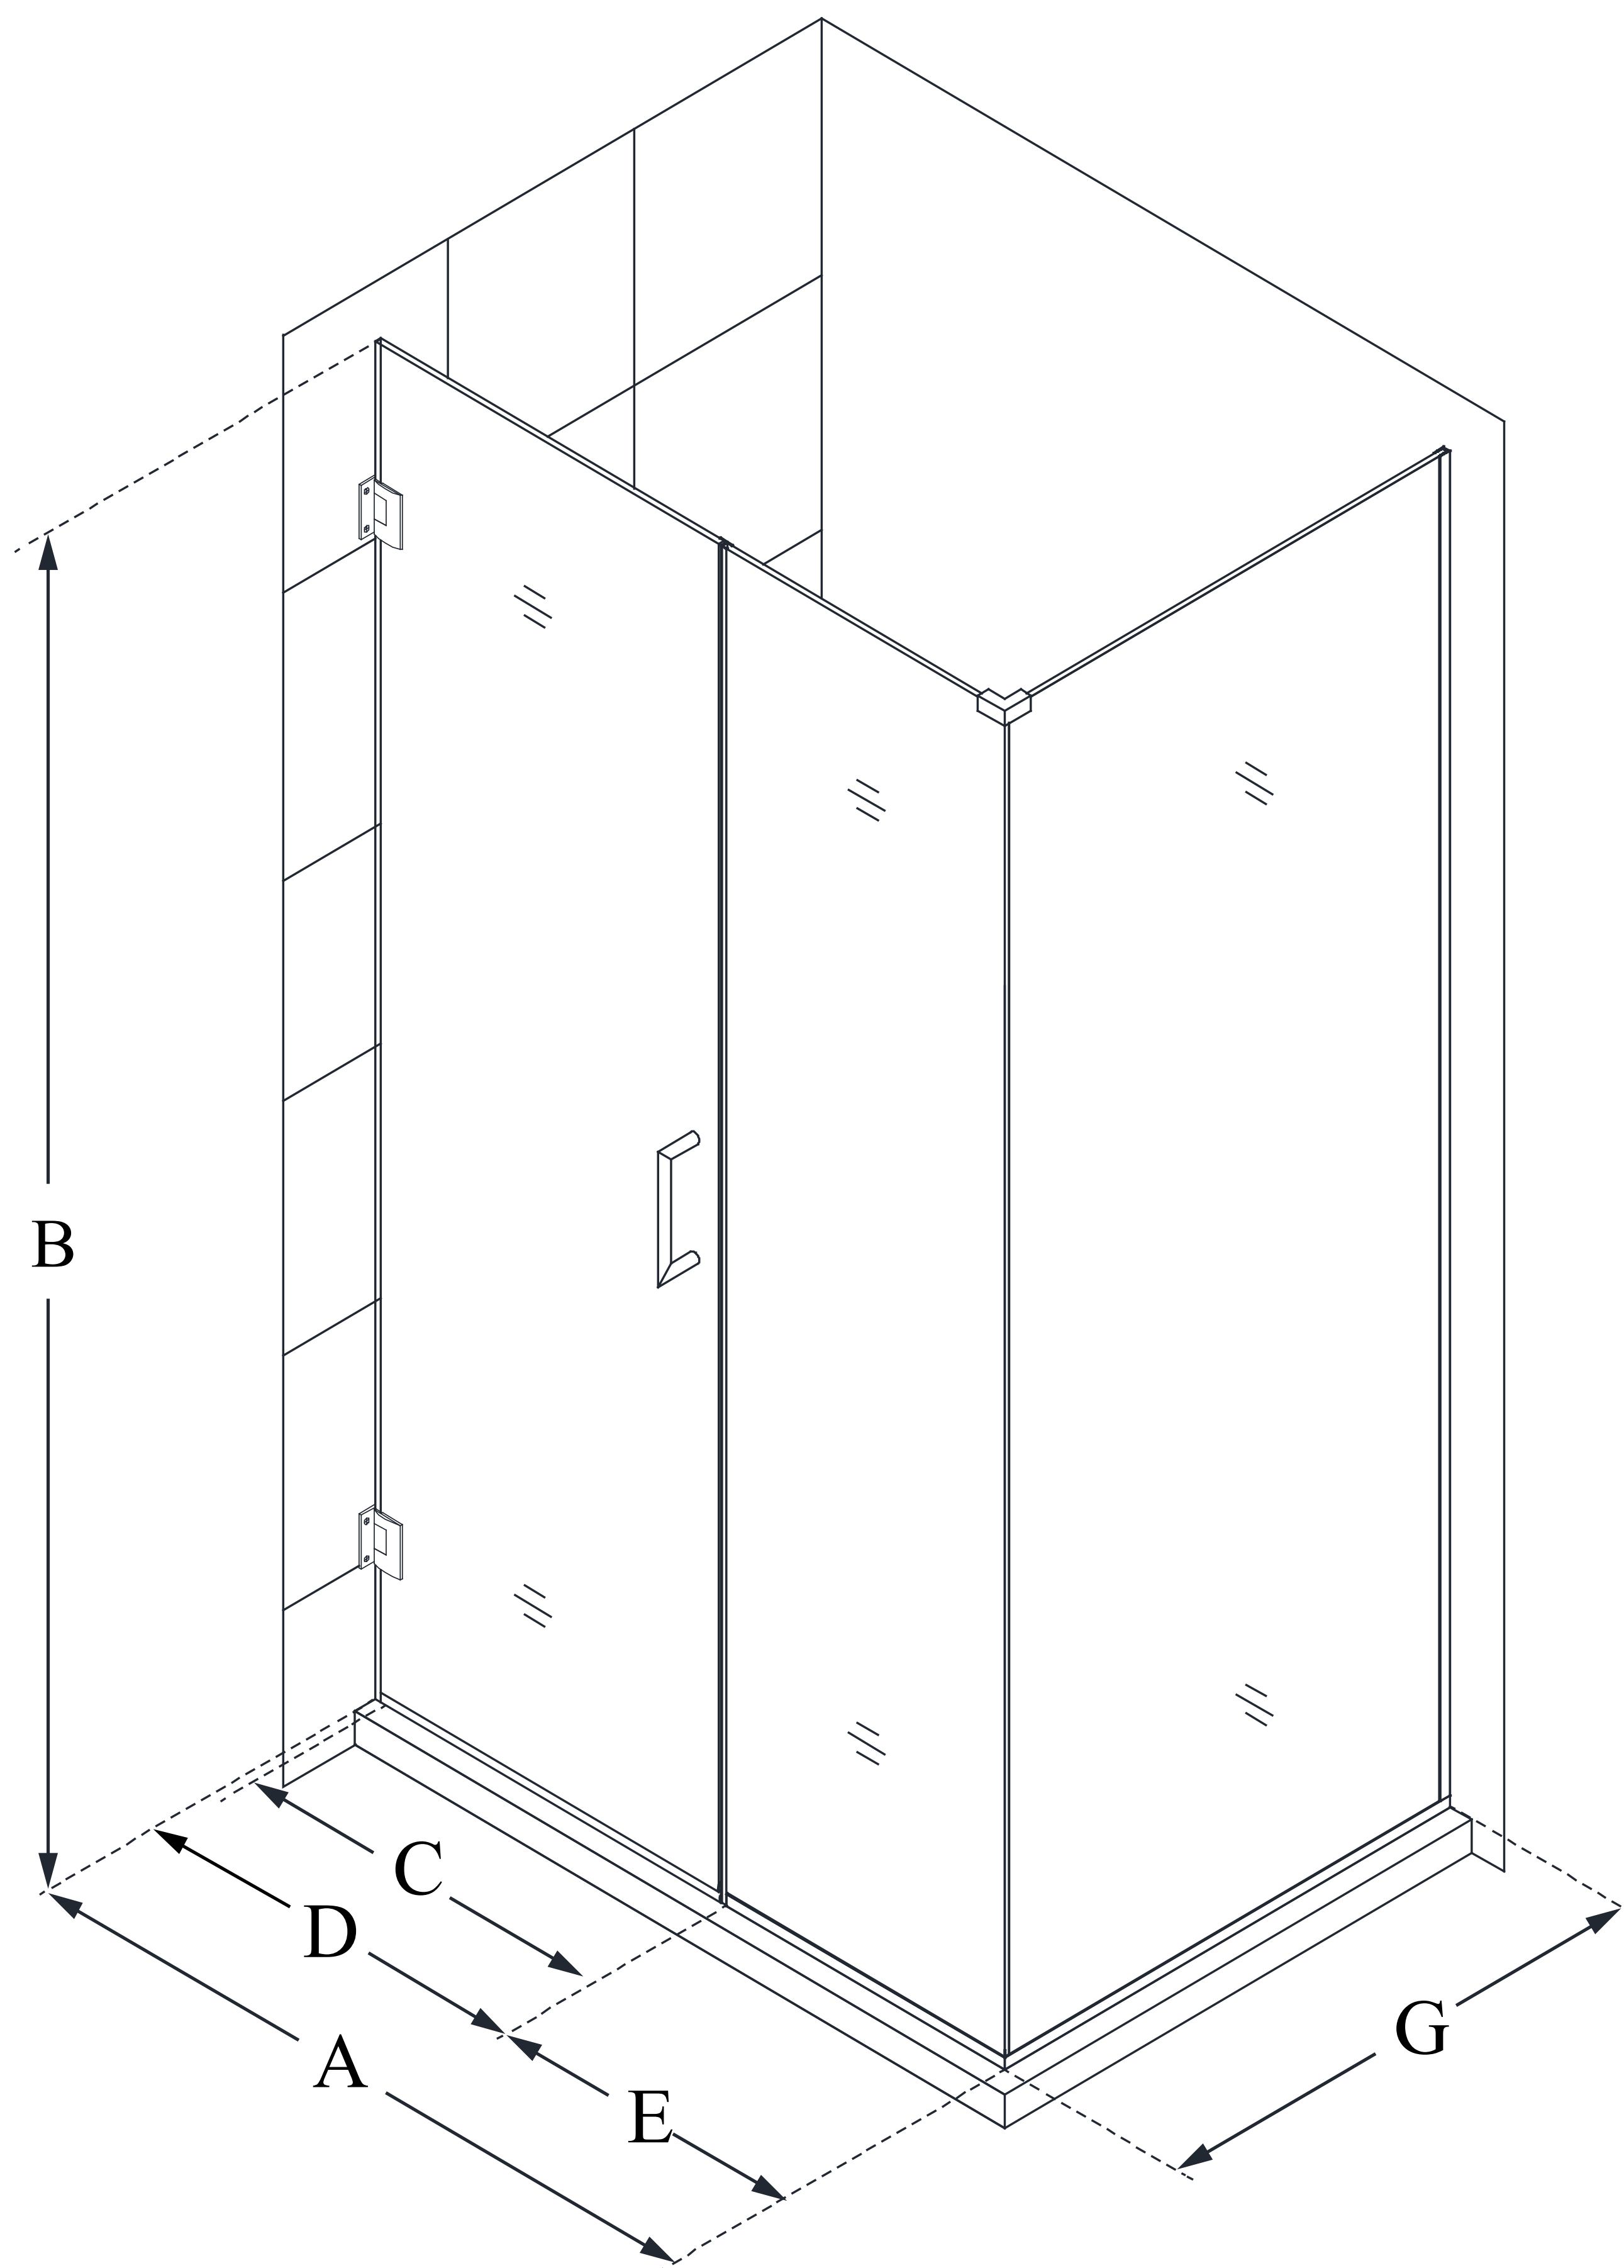

SHEN-24460340

UNIDOOR PLUS

DreamLine Unidoor Plus 46 in. W
x 34 3/8 in. D x 72 in. H Frameless
Hinged Shower Enclosure, Clear
Glass

SWING DOOR

CONFIGURATION DIMENSIONS:

A: 46 in.

MODEL WIDTH

B: 72 in.

MODEL HEIGHT

C: 23 in.

ACCESS WIDTH

D: 24 in.

DOOR WIDTH

E: 22 in.

INLINE PANEL WIDTH

G: 34 3/8 in.

RETURN PANEL WIDTH

DreamLine reserves the right to update or modify the hardware or materials pictured without prior notice for the purpose of product improvement and customer satisfaction.