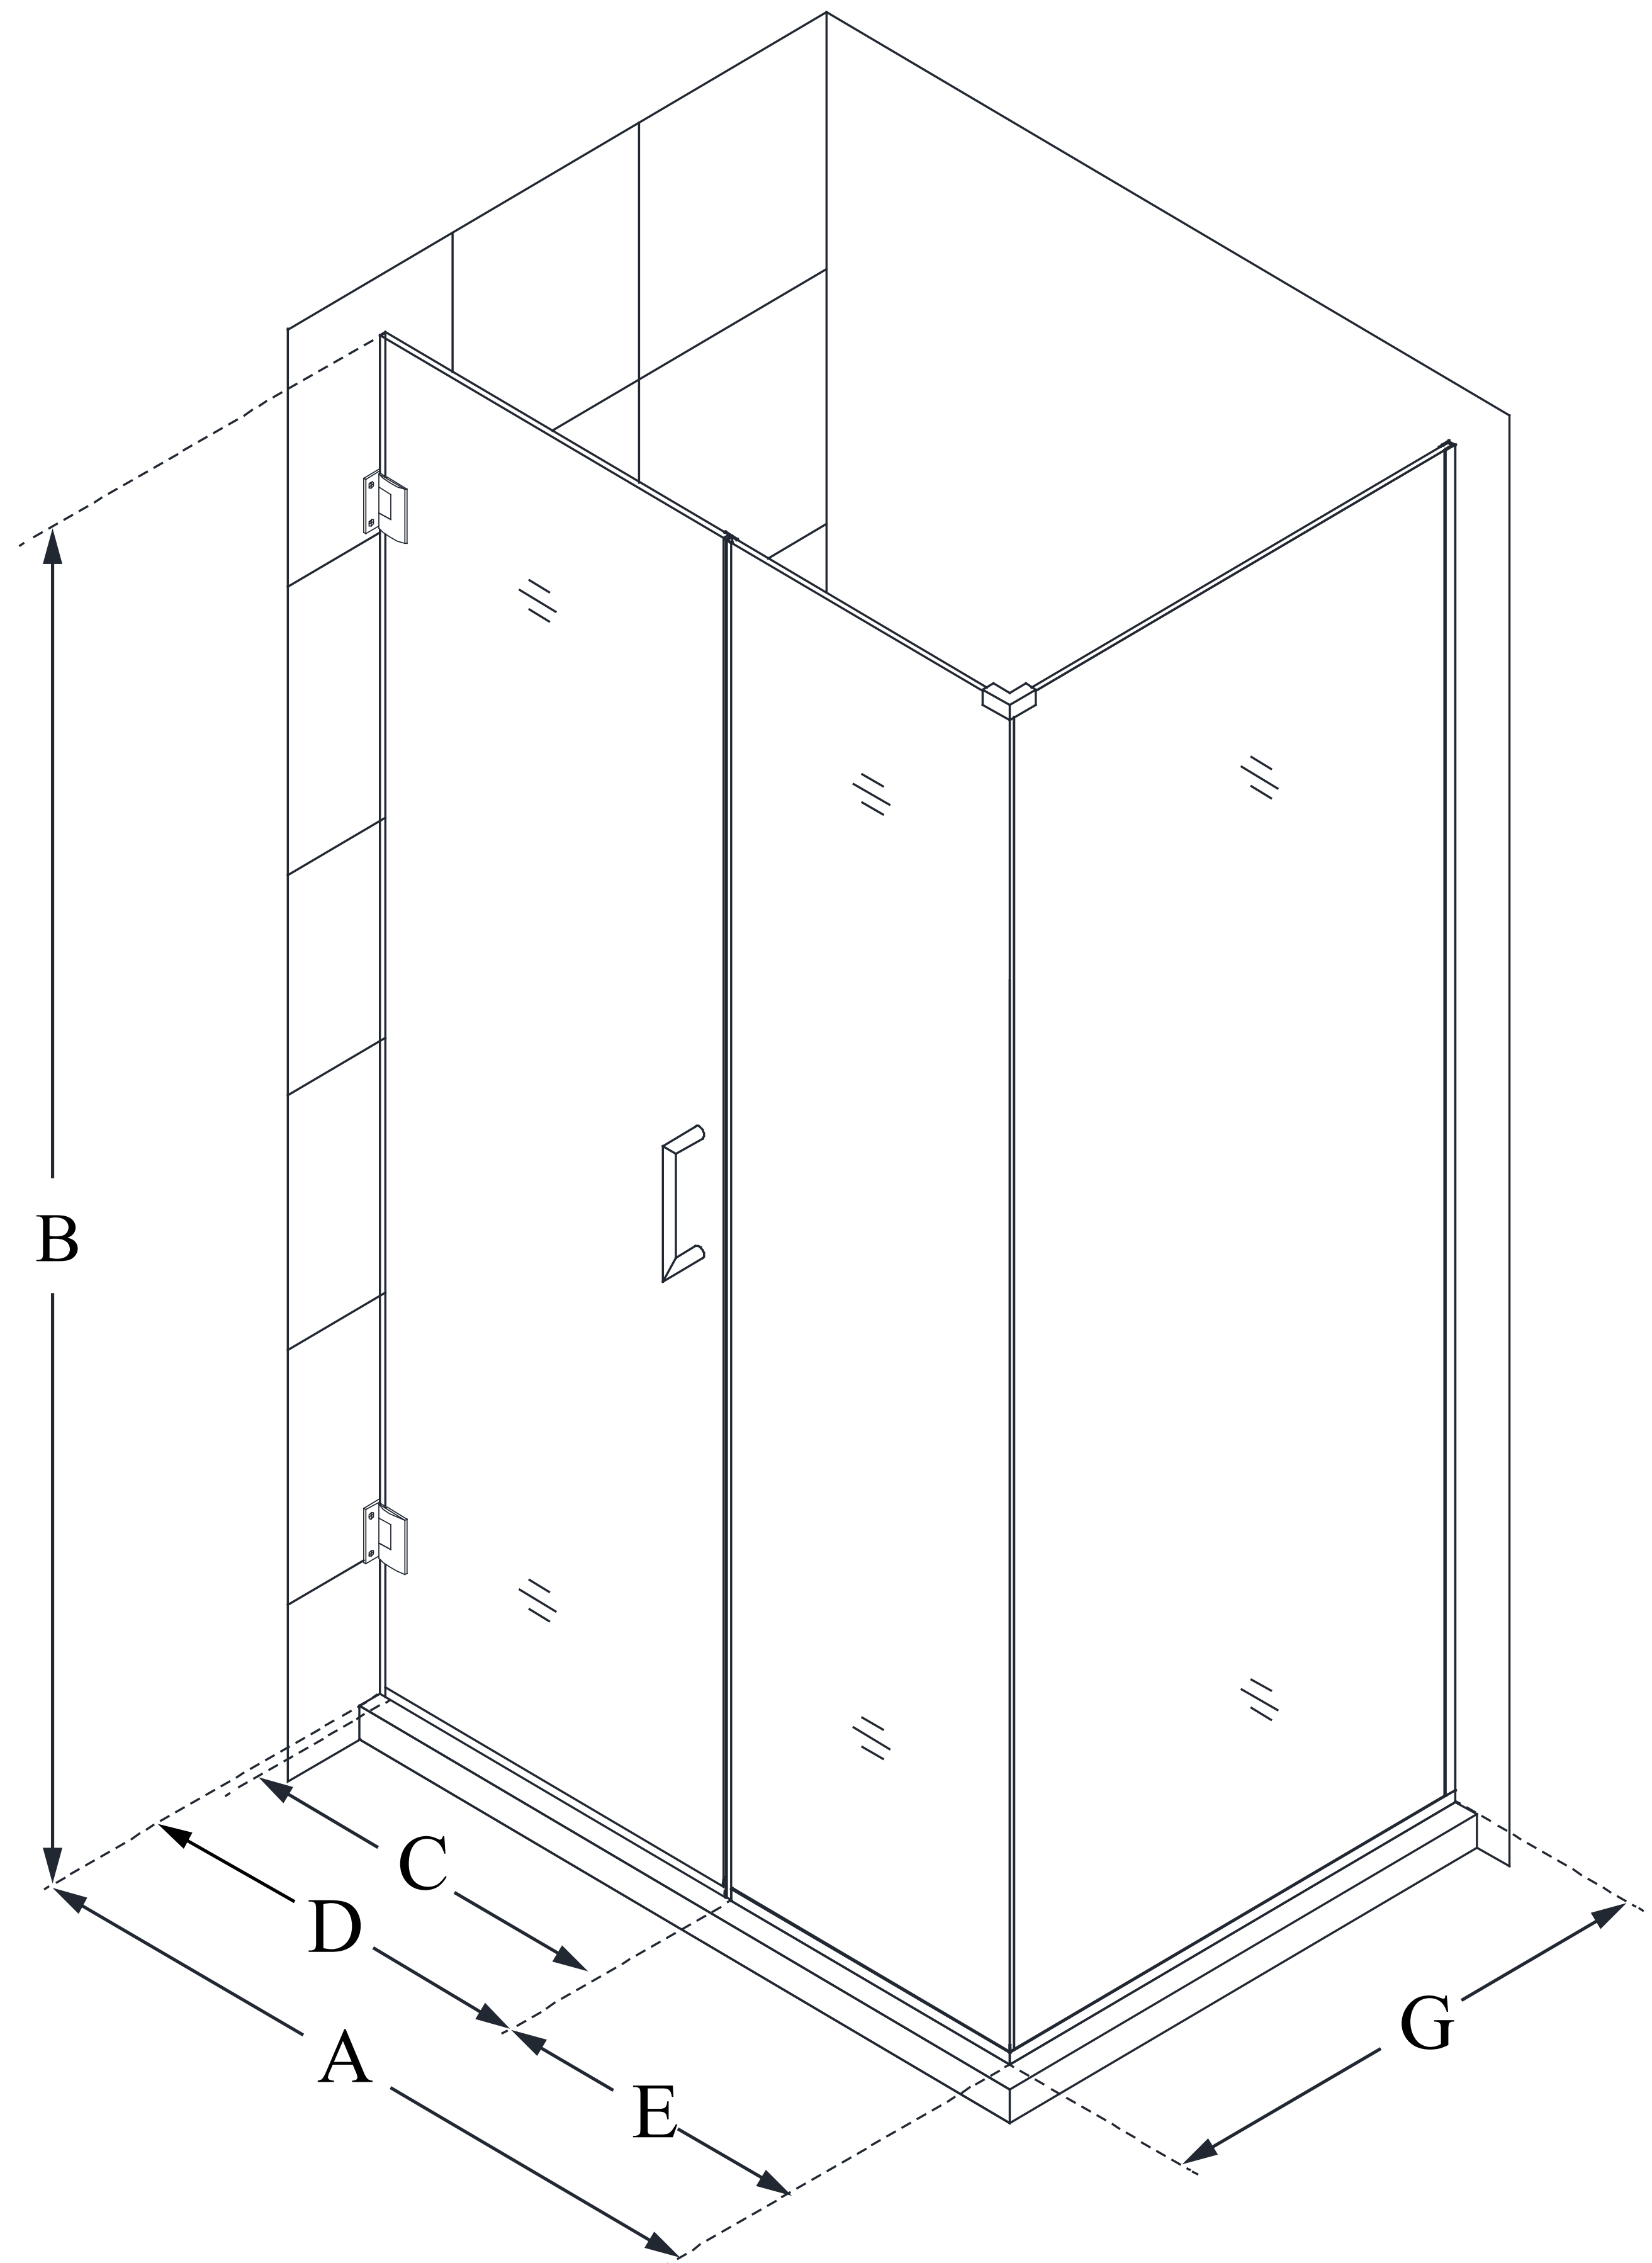

SHEN-24460300

UNIDOOR PLUS

DreamLine Unidoor Plus 46 in. W
x 30 3/8 in. D x 72 in. H Frameless
Hinged Shower Enclosure, Clear
Glass

SWING DOOR

CONFIGURATION DIMENSIONS:

A: 46 in.

MODEL WIDTH

B: 72 in.

MODEL HEIGHT

C: 23 in.

ACCESS WIDTH

D: 24 in.

DOOR WIDTH

E: 22 in.

INLINE PANEL WIDTH

G: 30 3/8 in.

RETURN PANEL WIDTH

DreamLine reserves the right to update or modify the hardware or materials pictured without prior notice for the purpose of product improvement and customer satisfaction.