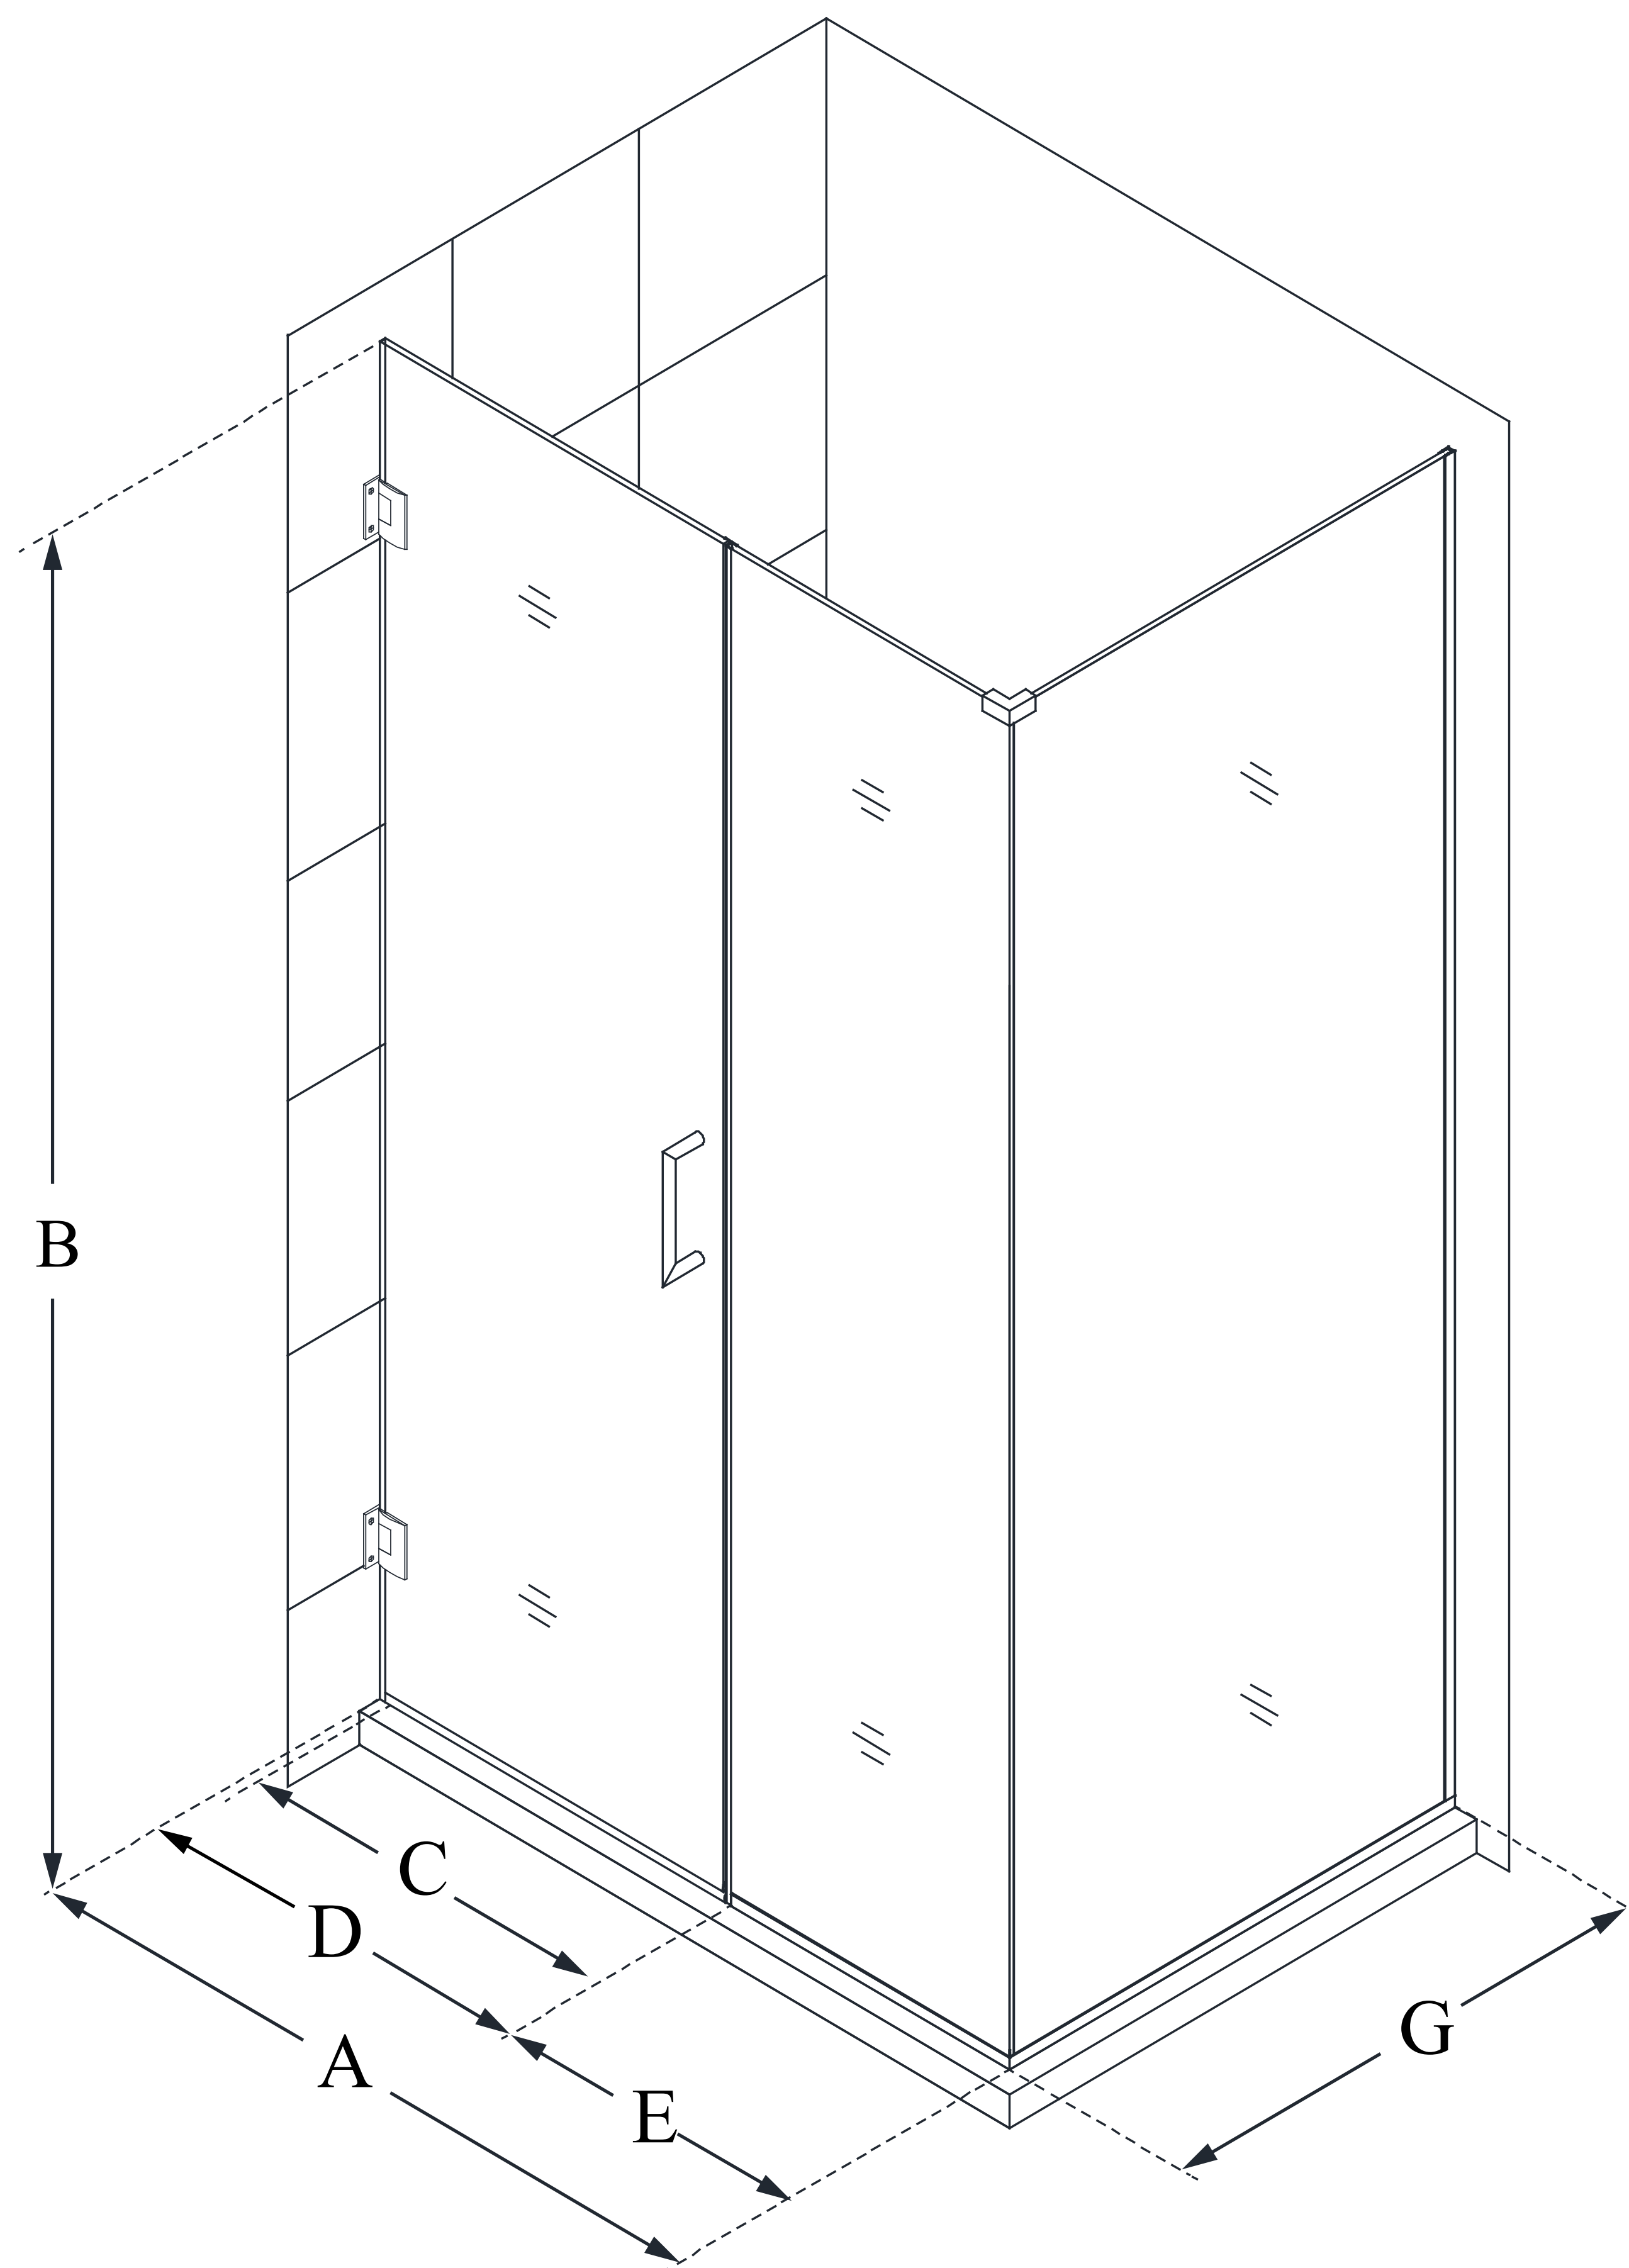

# UNIDOOR PLUS

DreamLine Unidoor Plus 45 in. W  
x 30 3/8 in. D x 72 in. H Frameless  
Hinged Shower Enclosure, Clear  
Glass

**SWING DOOR**

## CONFIGURATION DIMENSIONS:

**A: 45 in.**

MODEL WIDTH

**B: 72 in.**

MODEL HEIGHT

**C: 22 in.**

ACCESS WIDTH

**D: 23 in.**

DOOR WIDTH

**E: 22 in.**

INLINE PANEL WIDTH

**G: 30 3/8 in.**

RETURN PANEL WIDTH

DreamLine reserves the right to update or modify the hardware or materials pictured without prior notice for the purpose of product improvement and customer satisfaction.