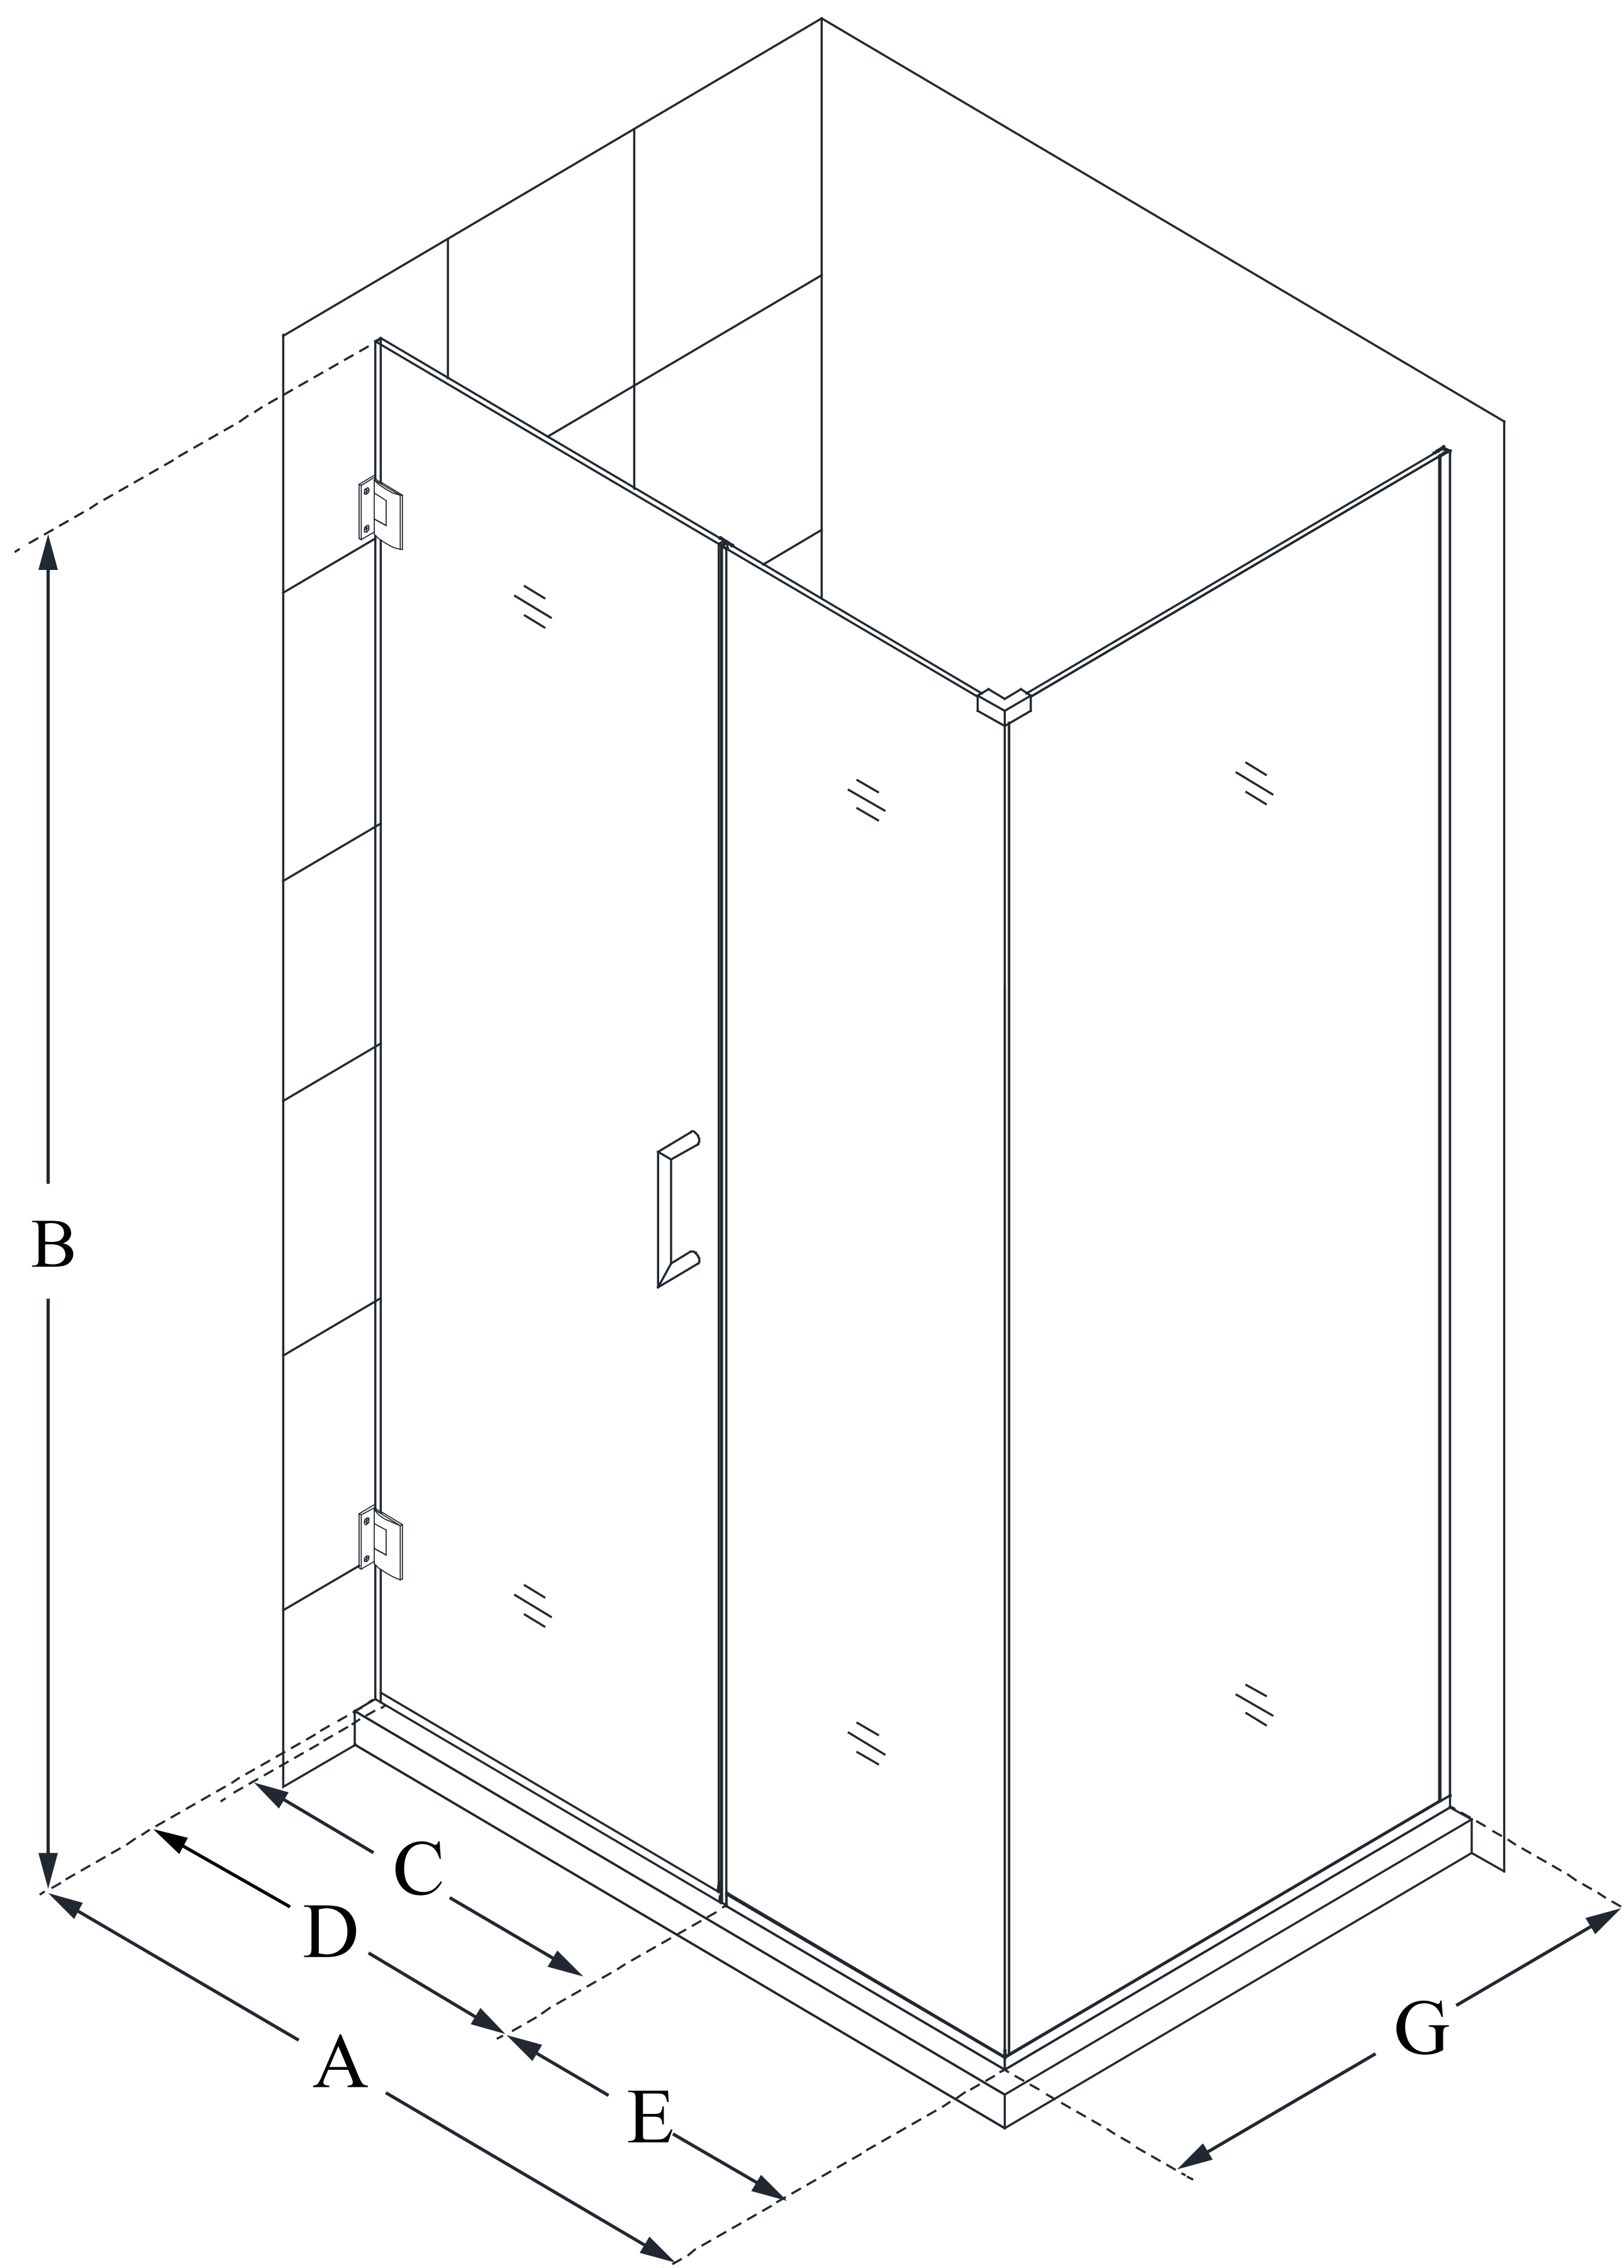

SHEN-24445340

UNIDOOR PLUS

DreamLine Unidoor Plus 44
1/2 in. W x 34 3/8 in. D x 72 in.
H Frameless Hinged Shower
Enclosure, Clear Glass

SWING DOOR

CONFIGURATION DIMENSIONS:

A: 44 1/2 in.

MODEL WIDTH

B: 72 in.

MODEL HEIGHT

C: 29 in.

ACCESS WIDTH

D: 30 in.

DOOR WIDTH

E: 14 1/2 in.

INLINE PANEL WIDTH

G: 34 3/8 in.

RETURN PANEL WIDTH

DreamLine reserves the right to update or modify the hardware or materials pictured without prior notice for the purpose of product improvement and customer satisfaction.