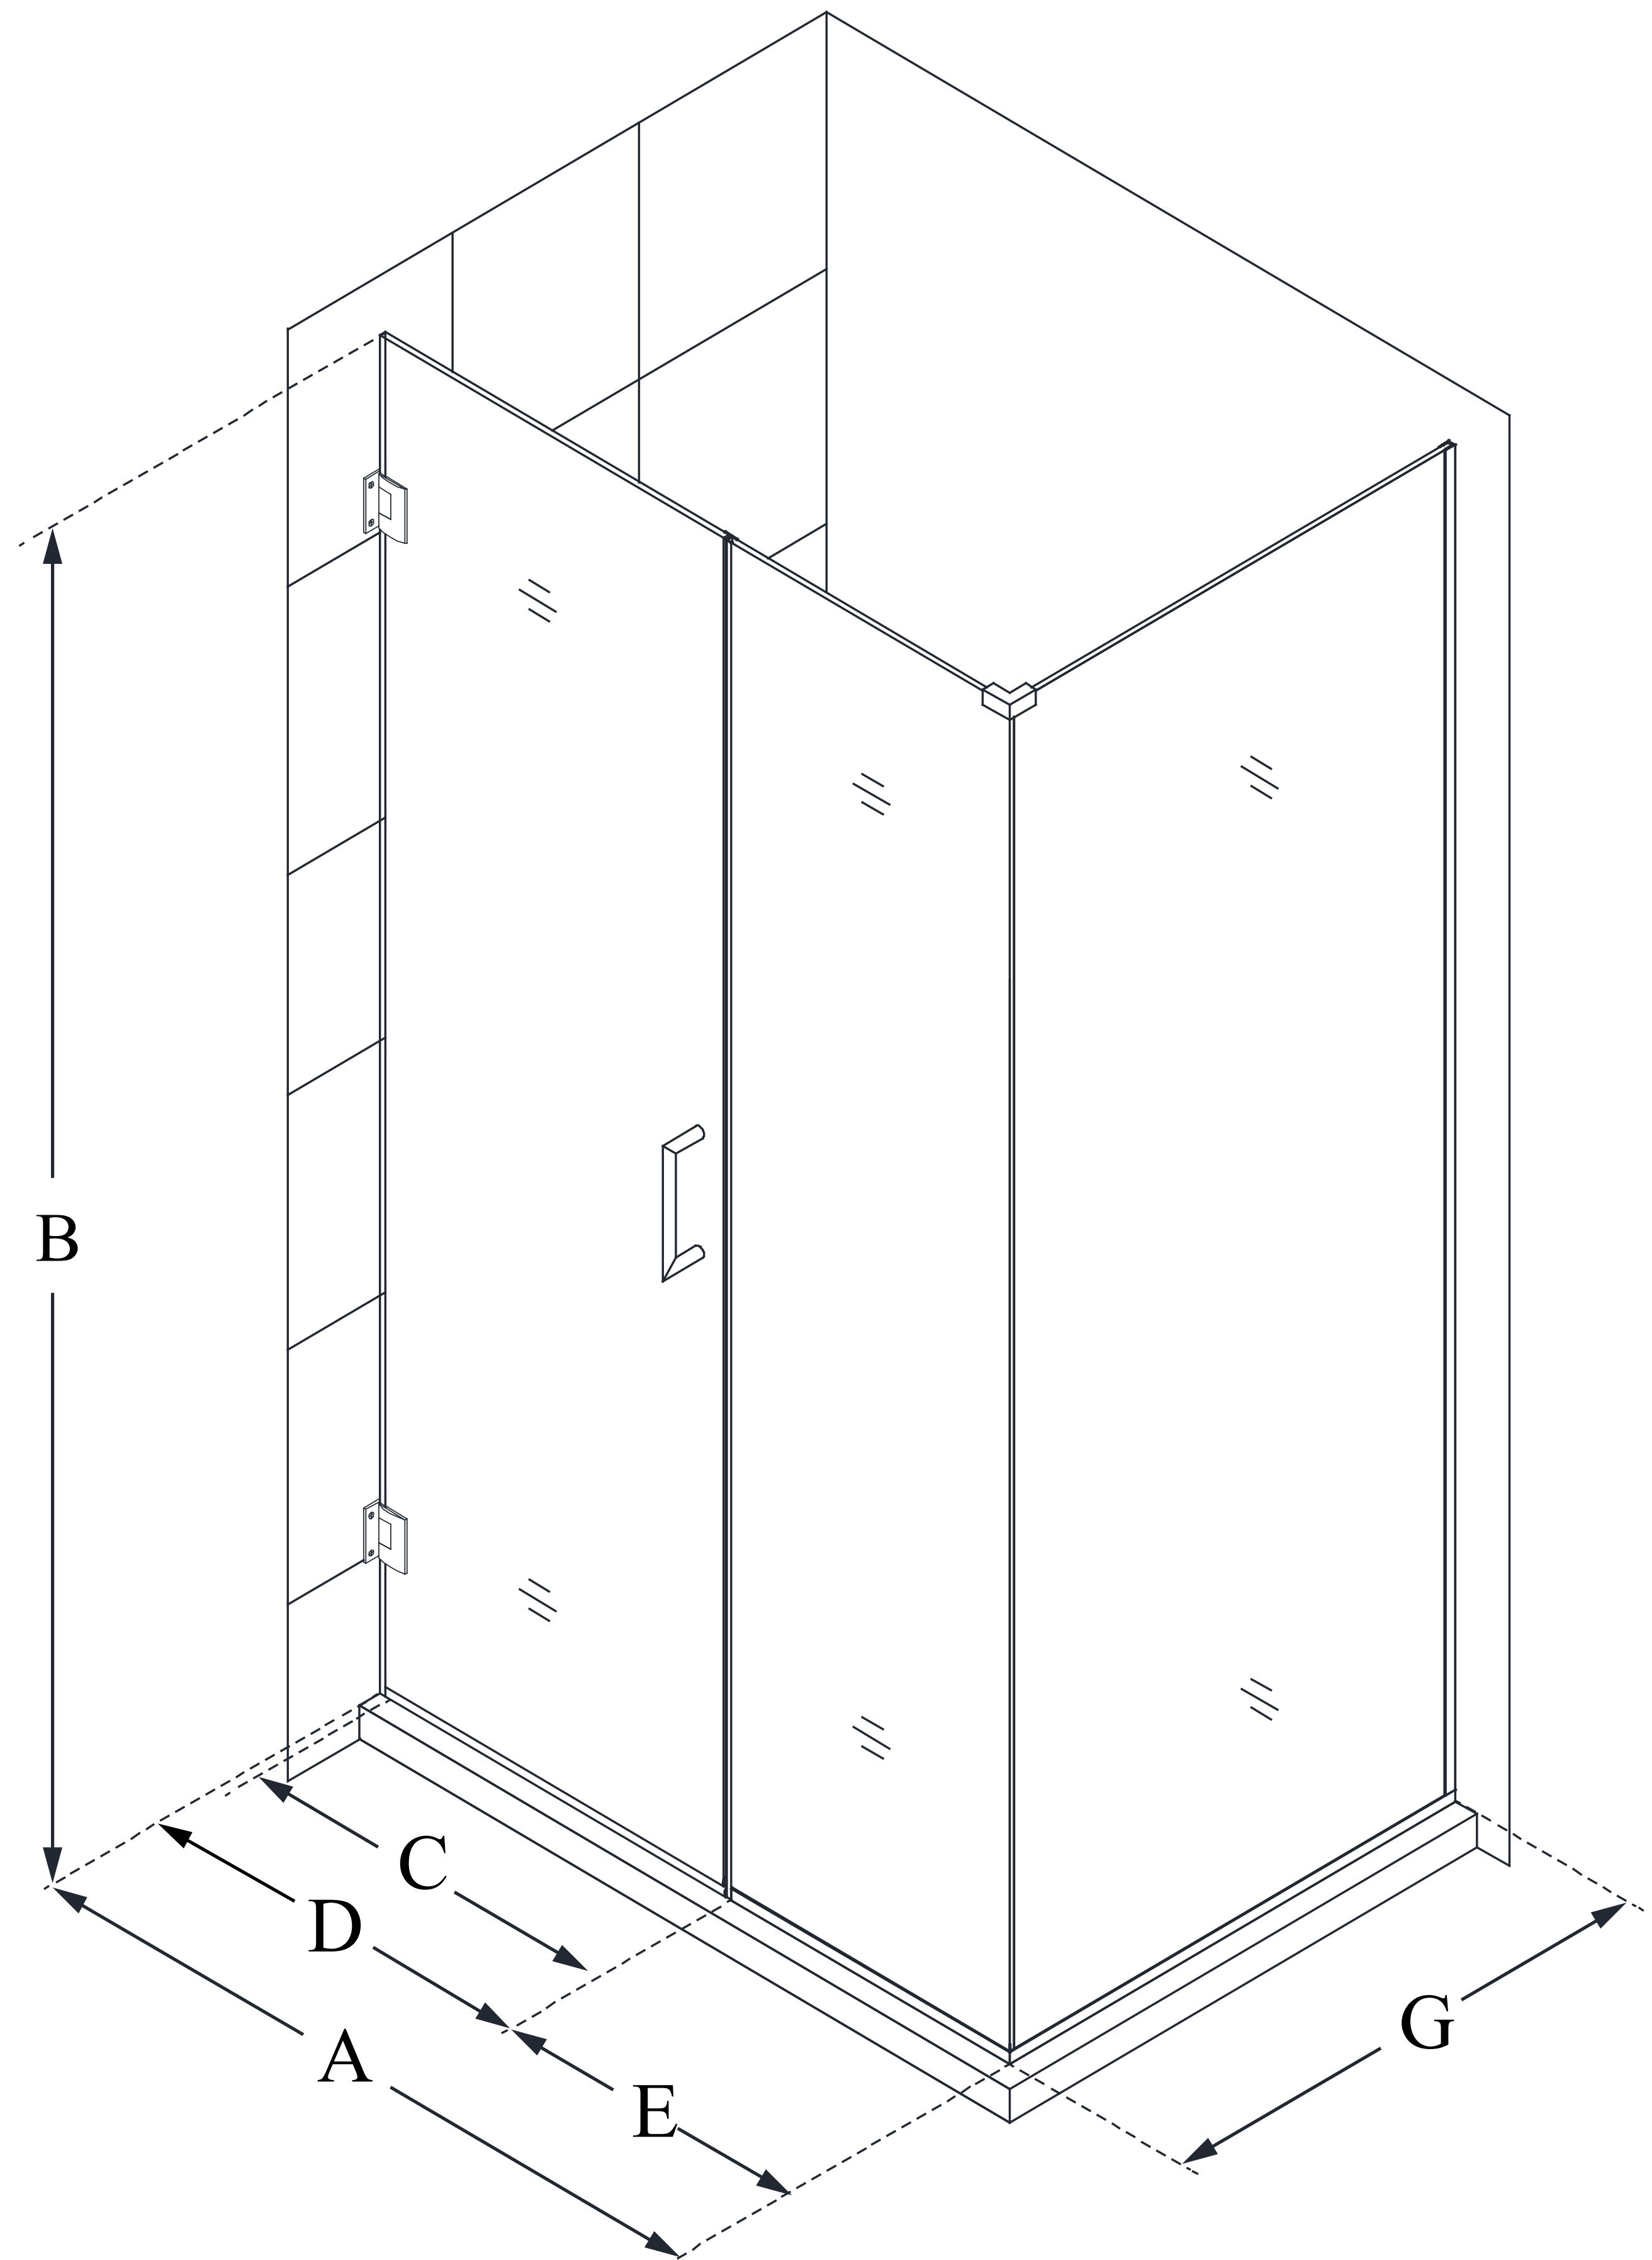

SHEN-24445300

UNIDOOR PLUS

DreamLine Unidoor Plus 44
1/2 in. W x 30 3/8 in. D x 72 in.
H Frameless Hinged Shower
Enclosure, Clear Glass

SWING DOOR

CONFIGURATION DIMENSIONS:

A: 44 1/2 in.

MODEL WIDTH

B: 72 in.

MODEL HEIGHT

C: 29 in.

ACCESS WIDTH

D: 30 in.

DOOR WIDTH

E: 14 1/2 in.

INLINE PANEL WIDTH

G: 30 3/8 in.

RETURN PANEL WIDTH

DreamLine reserves the right to update or modify the hardware or materials pictured without prior notice for the purpose of product improvement and customer satisfaction.